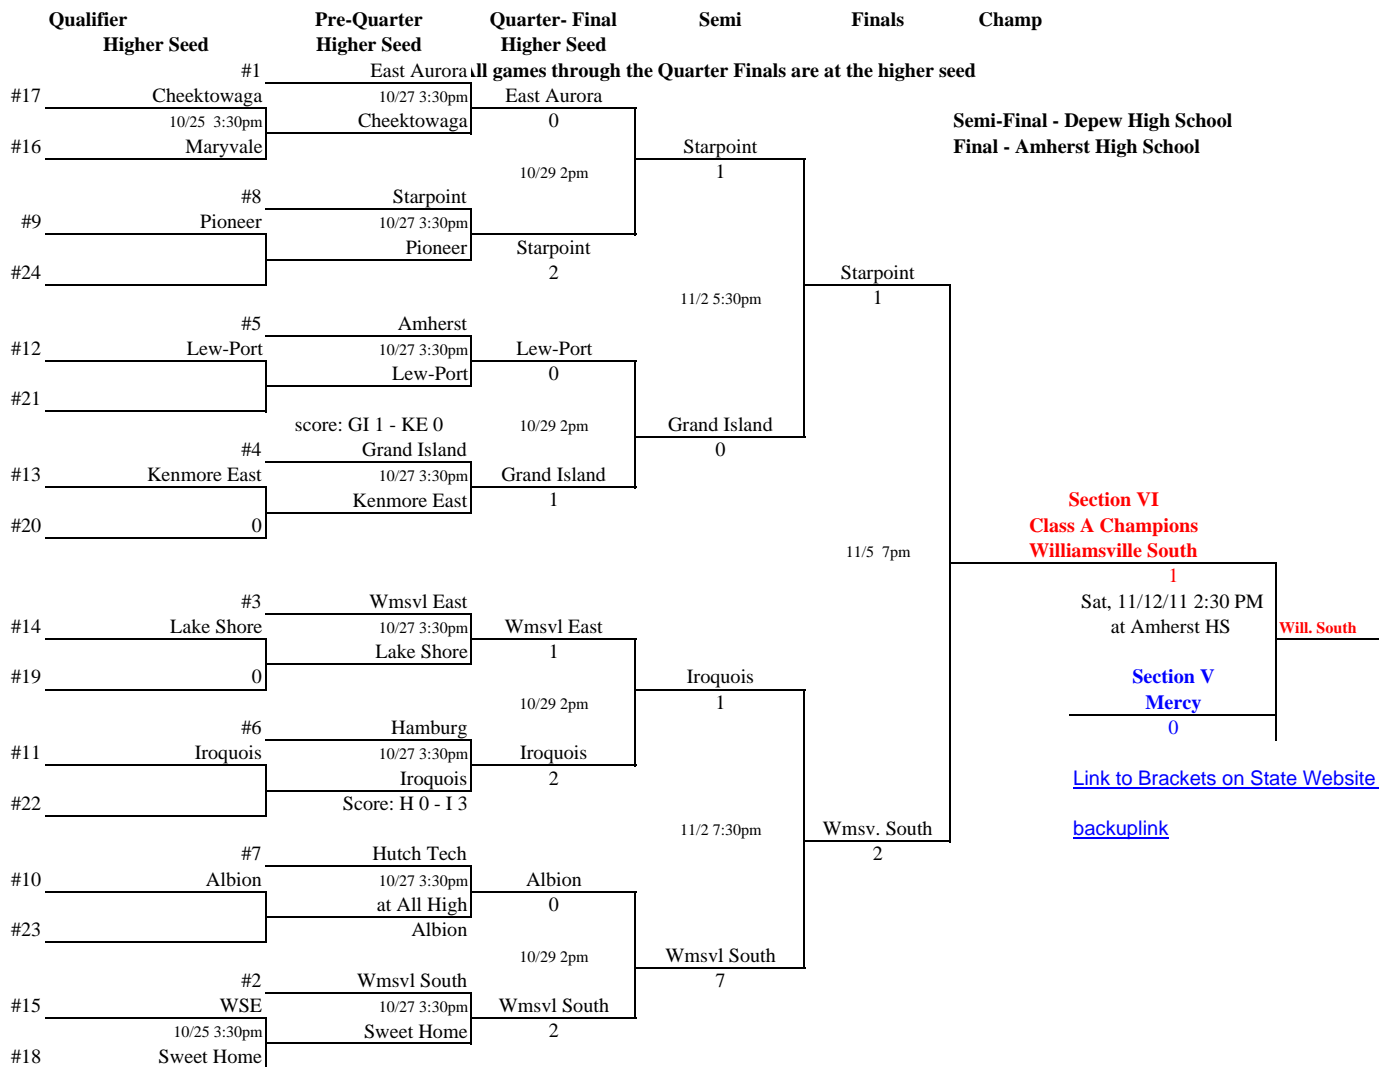

SECTION VI

2011	GIRLS SOCCER
CLASS	A

Updated: 11/30/11 2:38 PM

	SCHOOL	LEAGUE	OVERALL RECORD WINS	RECORD LOSSES	TIES
#1	East Aurora	ECIC	14	2	2
#2	Wmsvl South	ECIC	16	2	1
#3	Wmsvl East	ECIC	12	6	0
#4	Grand Island	NFL	8	6	4
#5	Amherst	ECIC	9	7	0
#6	Hamburg	ECIC	11	5	1
#7	Hutch Tech	Buff	9	5	0
#8	Starpoint	ECIC	12	7	1
#9	Pioneer	ECIC	7	7	2
#10	Albion	NO	11	6	1
#11	Iroquois	ECIC	11	7	1
#12	Lew-Port	NFL	7	9	2
#13	Kenmore East	NFL	5	11	0
#14	Lake Shore	ECIC	7	7	3
#15	WSE	ECIC	2	13	0
#16	Maryvale	ECIC	2	12	2
#17	Cheektowaga	ECIC	3	13	0
#18	Sweet Home	ECIC	0	17	0
#19					
#20					
#21					