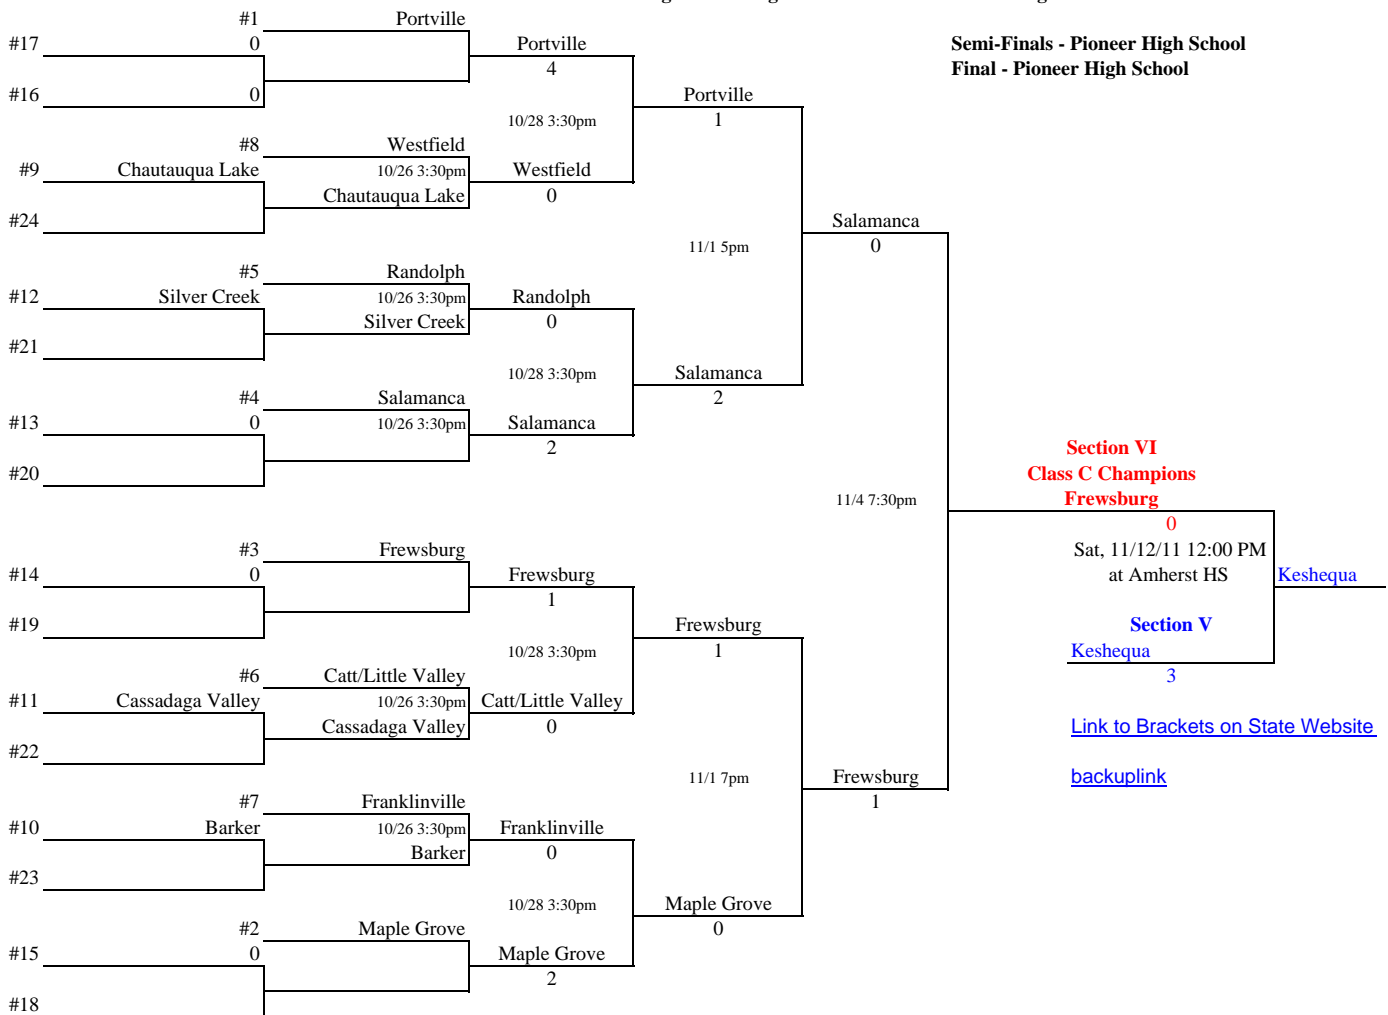

SECTION VI

2011	GIRLS SOCCER
CLASS	C

Updated: 11/30/11 2:38 PM

	SCHOOL	LEAGUE	OVERALL RECORD WINS	RECORD LOSSES	TIES
#1	Portville	CCAA	14	4	0
#2	Maple Grove	CCAA	17	1	0
#3	Frewsburg	CCAA	14	4	1
#4	Salamanca	CCAA	14	5	0
#5	Randolph	CCAA	12	5	1
#6	Catt/Little Valley	CCAA	8	9	0
#7	Franklinville	CCAA	7	9	1
#8	Westfield	CCAA	7	11	0
#9	Chautauqua Lake	CCAA	4	12	1
#10	Barker	NO	2	14	1
#11	Cassadaga Valley	CCAA	2	14	1
#12	Silver Creek	CCAA	1	16	0
#13					
#14					
#15					
#16					
#17					

Qualifier   Pre-Quarter   1/4 Final   Semi   Finals   Champ

All games through the Semi-Finals are at the higher seed