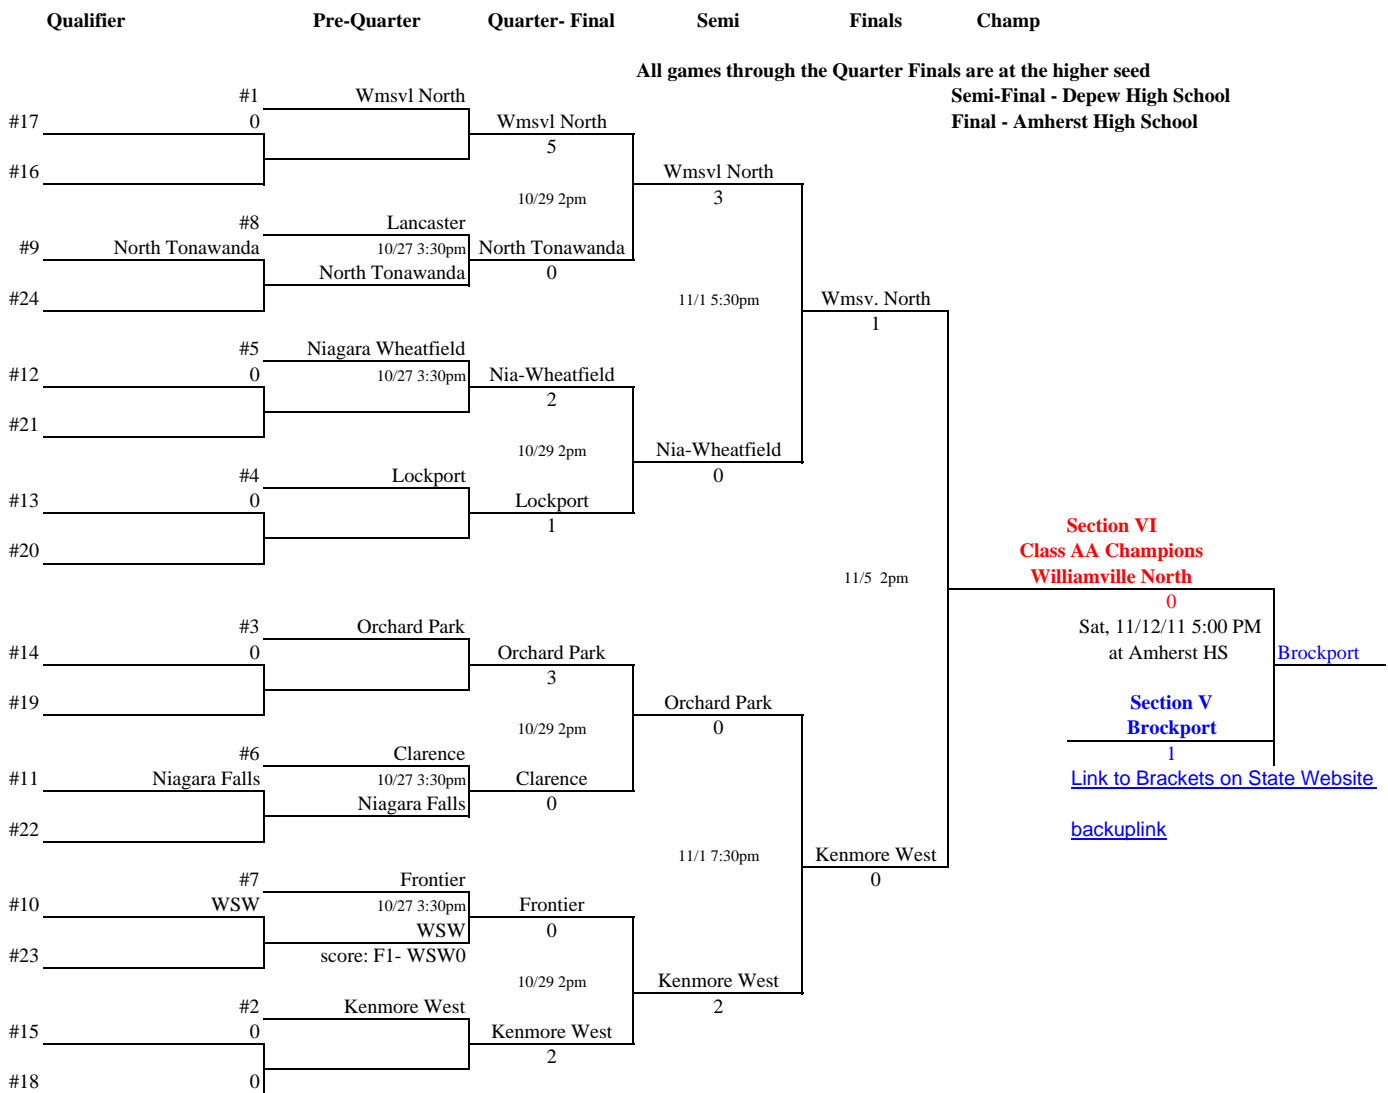

SECTION VI

2011	GIRLS SOCCER
CLASS	A

Updated: 11/30/11 2:38 PM

	SCHOOL	LEAGUE	OVERALL RECORD WINS	RECORD LOSSES	TIES
#1	East Aurora	ECIC	14	2	2
#2	Wmsvl South	ECIC	16	2	1
#3	Wmsvl East	ECIC	12	6	0
#4	Grand Island	NFL	8	6	4
#5	Amherst	ECIC	9	7	0
#6	Hamburg	ECIC	11	5	1
#7	Hutch Tech	Buff	9	5	0
#8	Starpoint	ECIC	12	7	1
#9	Pioneer	ECIC	7	7	2
#10	Albion	NO	11	6	1
#11	Iroquois	ECIC	11	7	1
#12	Lew-Port	NFL	7	9	2
#13	Kenmore East	NFL	5	11	0
#14	Lake Shore	ECIC	7	7	3
#15	WSE	ECIC	2	13	0
#16	Maryvale	ECIC	2	12	2
#17	Cheektowaga	ECIC	3	13	0
#18	Sweet Home	ECIC	0	17	0
#19					
#20					
#21					