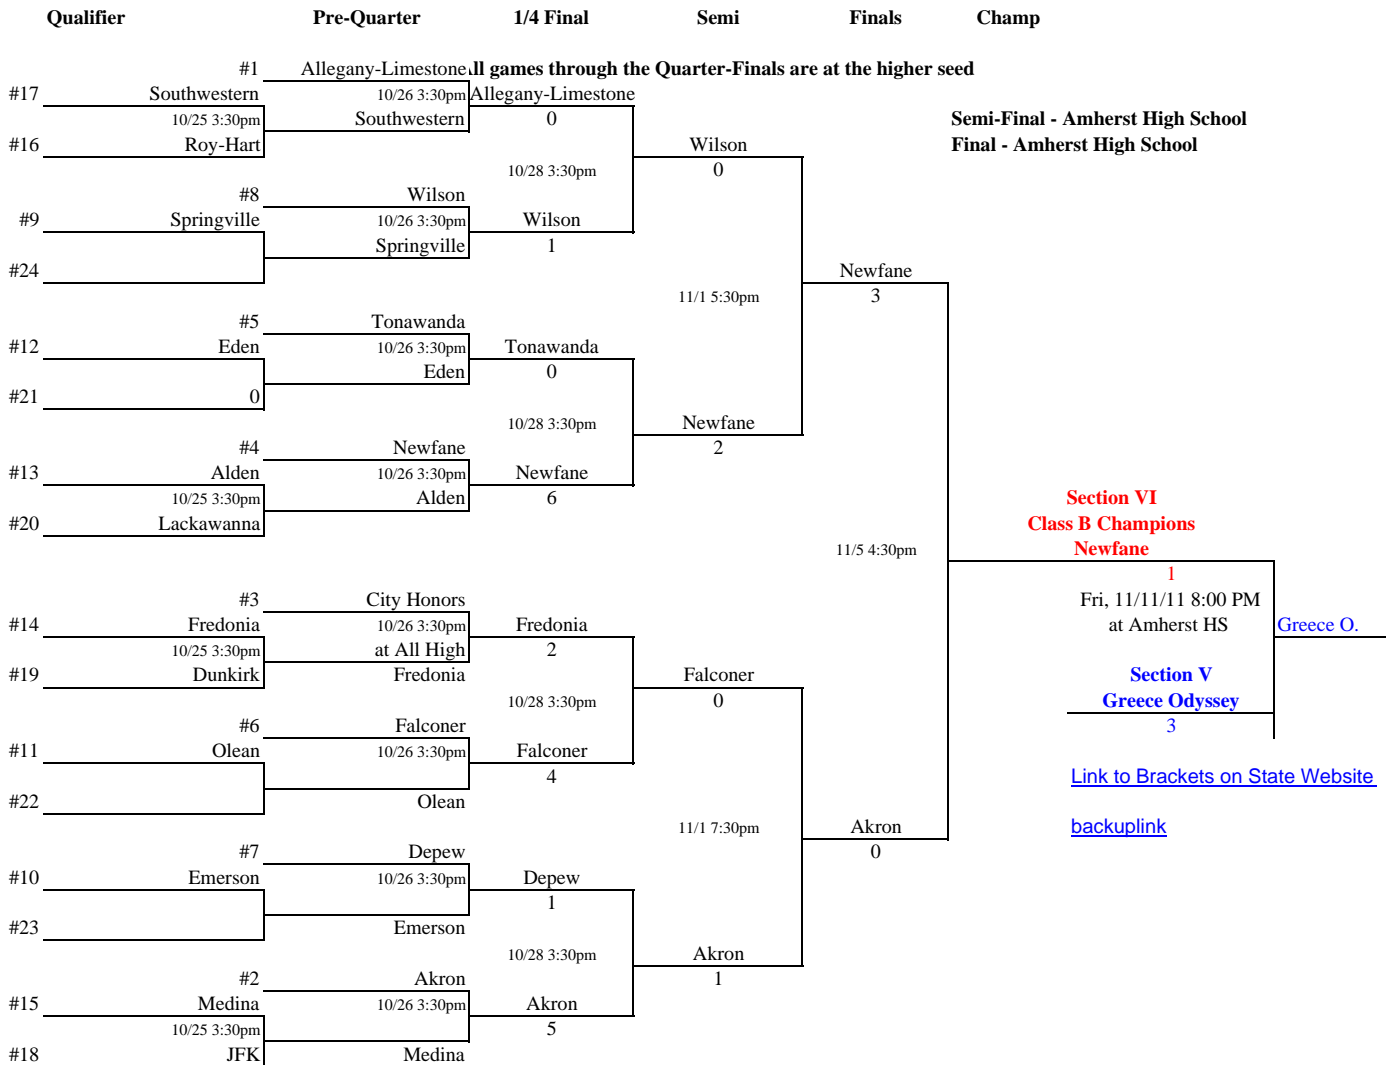

SECTION VI

2011	GIRLS SOCCER
CLASS	B

Updated: 11/30/11 2:38 PM

	SCHOOL	LEAGUE	OVERALL RECORD WINS	RECORD LOSSES	TIES
#1	Allegany-Limestone	CCAA	14	2	1
#2	Akron	NO	17	3	0
#3	City Honors	Buff	12	4	0
#4	Newfane	NO	17	2	0
#5	Tonawanda	ECIC	12	6	0
#6	Falconer	CCAA	14	3	1
#7	Depew	ECIC	10	8	0
#8	Wilson	NO	13	5	1
#9	Springville	ECIC	10	7	0
#10	Emerson	Buff	7	6	0
#11	Olean	CCAA	8	7	2
#12	Eden	ECIC	11	7	0
#13	Alden	ECIC	6	12	0
#14	Fredonia	CCAA	7	9	2
#15	Medina	NO	7	10	2
#16	Roy-Hart	NO	7	10	1
#17	Southwestern	CCAA	5	12	1
#18	JFK	ECIC	2	11	0
#19	Dunkirk	CCAA	0	17	0
#20	Lackawanna	ECIC	0	13	0
#21