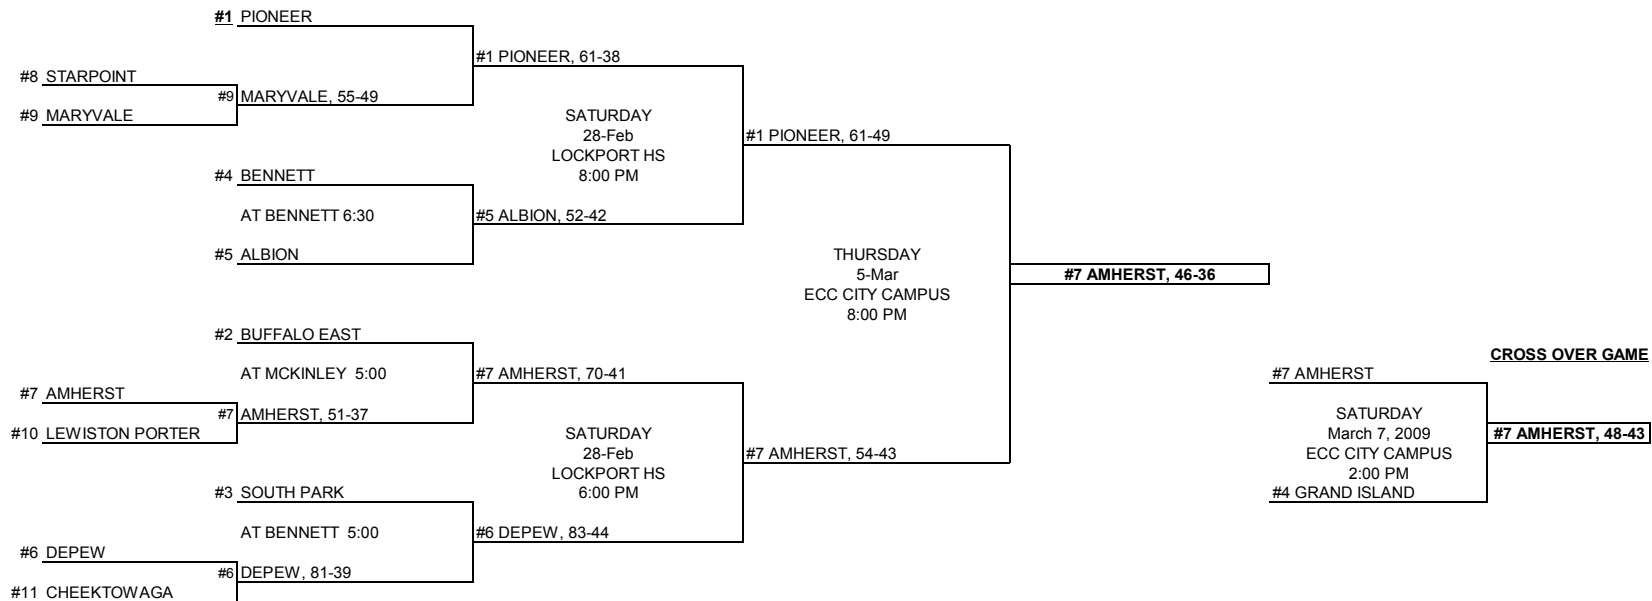

PRE-QTR	QUARTER	SEMI	FINAL
February 24, 2009	February 26, 2009	February 28, 2009	March 5, 2009

ROUND	DAY	DATE	TIME	SITE
PRE QTR	TUESDAY	February 24, 2009	7:00 PM	MEMBER SCHOOL
QUARTER	THURSDAY	February 26, 2009	7:00 PM	MEMBER SCHOOL