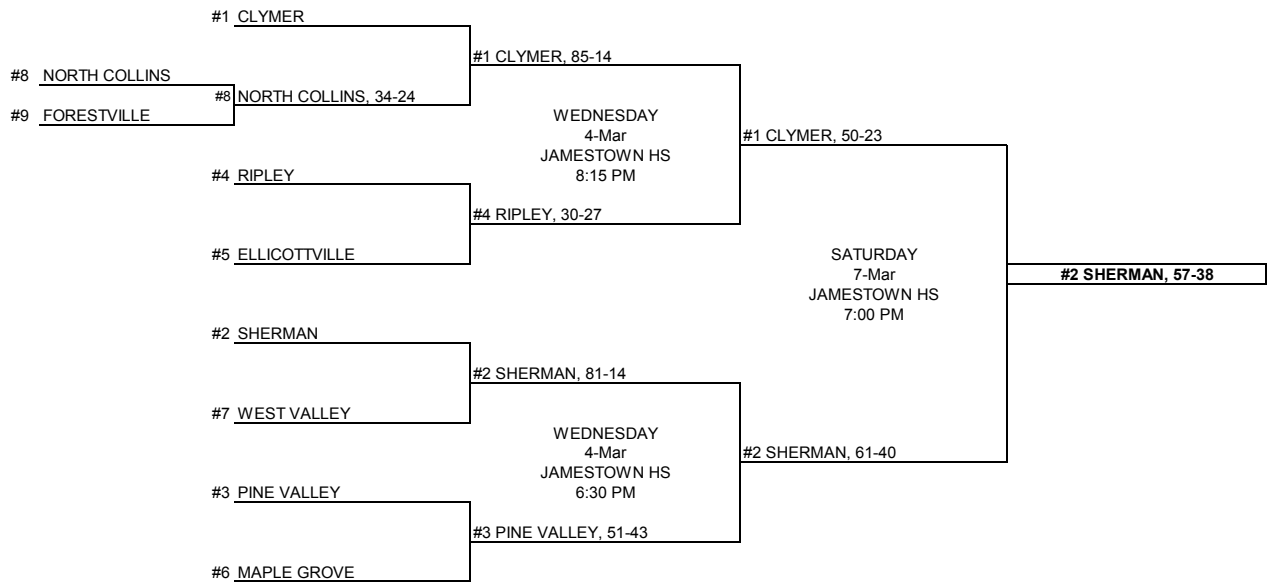

PRE-QTR	QUARTER	SEMI	FINAL
February 24, 2009 TUESDAY	February 28, 2009 SATURDAY	March 4, 2009 WEDNESDAY	March 7, 2009 SATURDAY

ROUND	DAY	DATE	TIME	SITE
PRE QTR	TUESDAY	February 24, 2009	7:00 PM	MEMBER SCHOOL
QUARTER	SATURDAY	February 28, 2009	7:00 PM	MEMBER SCHOOL
SEMI	WEDNESDAY	March 4, 2009	6:30 and 8:15	JAMESTOWN HS