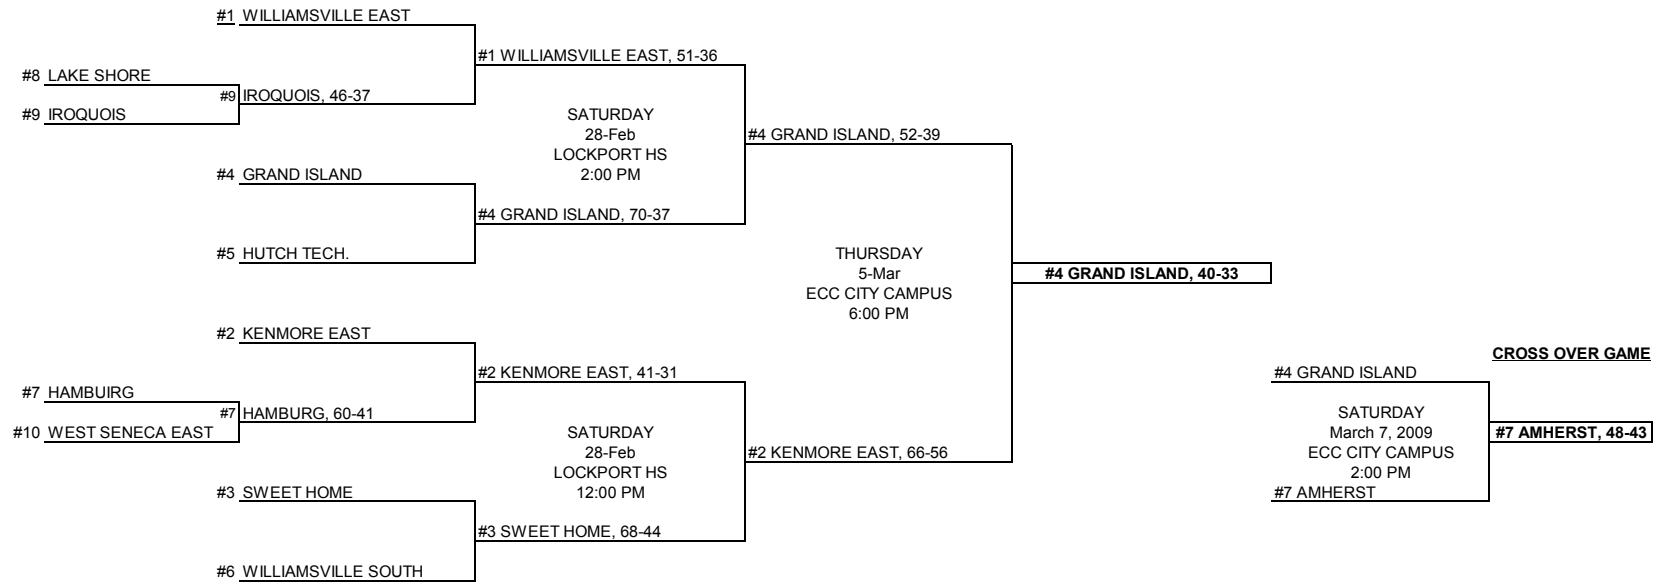

PRE-QTR	QUARTER	SEMI	FINAL
February 24, 2009	February 26, 2009	March 3, 2009	March 7, 2009

ROUND	DAY	DATE	TIME	SITE
PRE QTR	TUESDAY	February 24, 2009	7:00 PM	MEMBER SCHOOL
QUARTER	THURSDAY	February 26, 2009	7:00 PM	MEMBER SCHOOL

2008-2009 CLASSIFICATIONS GIRLS

AND BRACKETS

A-1

CLASS A-1

	SCHOOL	LEAGUE	WINS	LEAGUE RECORD	LOSSES	POWER POINTS	POWER RATING	OVERALL WINS	OVERALL LOSSES
#1	WILLIAMSVILLE EAST	ECIC 2	11		1	55	4.5833	16	4
#2	KENMORE EAST	NFL	10		4	56	4.0000	13	7
#3	SWEET HOME	ECIC 2	9		3	45	3.7500	11	9
#4	GRAND ISLAND	NFL	9		5	52	3.7143	12	8
#5	HUTCH TECH.	BUFFALO	8		5	33	2.5385	10	10
#6	WILLIAMSVILLE SOUTH	ECIC 2	6		6	30	2.5000	7	13
#7	HAMBUIRG	ECIC 1	4		10	24	1.7143	7	13
#8	LAKE SHORE	ECIC 2	4		8	20	1.6667	10	10
#9	IROQUOIS	ECIC 2	4		8	20	1.6667	5	15
#10	WEST SENECA EAST	ECIC 2	1		11	5	0.4167	4	15

PRE-QTR	QUARTER	SEMI	FINAL
February 24, 2009	February 26, 2009	February 28, 2009	March 5, 2009

ROUND	DAY	DATE	TIME	SITE
PRE QTR	TUESDAY	February 24, 2009	7:00 PM	MEMBER SCHOOL
QUARTER	THURSDAY	February 26, 2009	7:00 PM	MEMBER SCHOOL
SEMI	SATURDAY	February 28, 2009	12:00 and 2:00	LOCKPORT HS