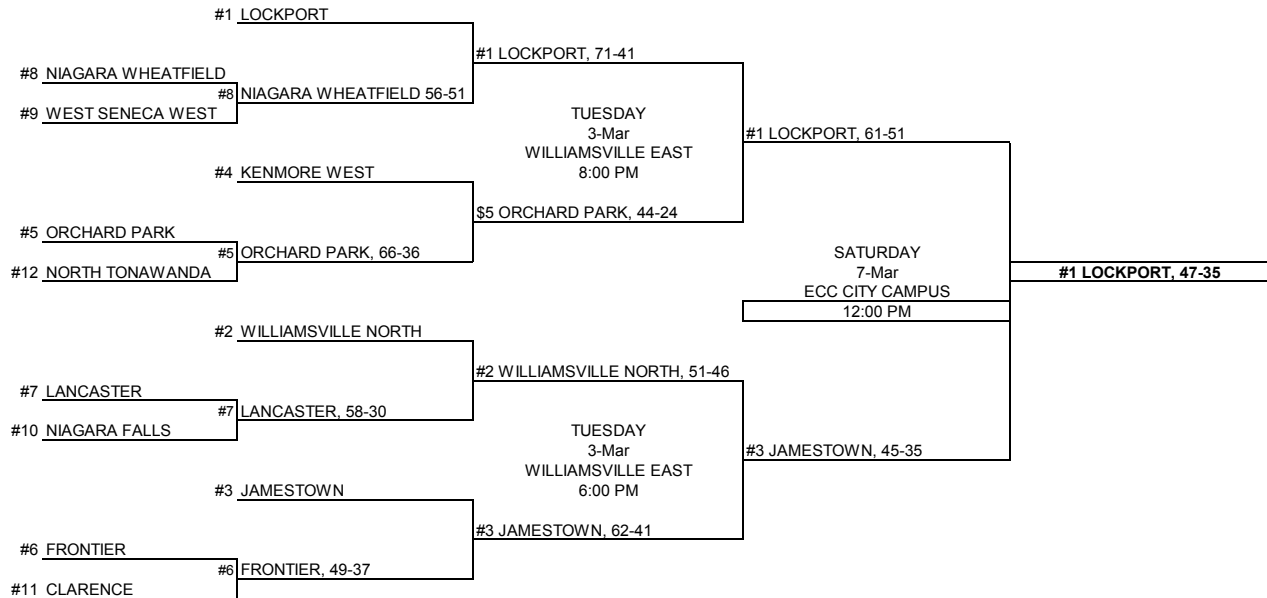

2008-2009 CLASSIFICATIONS

GIRLS

**AND
BRACKETS**

AA

CLASS AA

#	SCHOOL	LEAGUE	LEAGUE RECORD		POWER POINTS	POWER RATING	OVERALL WINS	OVERALL LOSSES
			WINS	LOSSES				
#1	LOCKPORT	NFL	13	1	59	4.2143	15	3
#2	WILLIAMSVILLE NORTH	ECIC 1	12	2	58	4.1429	16	3
#3	JAMESTOWN	ECIC 1	12	2	58	4.1429	17	3
#4	KENMORE WEST	NFL	12	2	55	3.9286	14	4
#5	ORCHARD PARK	ECIC 1	11	3	53	3.7857	14	6
#6	FRONTIER	ECIC 1	8	6	38	2.7143	11	9
#7	LANCASTER	ECIC 1	5	9	24	1.7143	9	11
#8	NIAGARA WHEATFIELD	NFL	4	10	19	1.3571	8	12
#9	WEST SENECA WEST	ECIC 1	2	12	10	0.7143	5	14
#10	NIAGARA FALLS	NFL	2	12	10	0.7143	5	14
#11	CLARENCE	ECIC 1	2	12	9	0.6429	4	15
#12	NORTH TONAWANDA	NFL	1	13	5	0.3571	2	16

PRE-QTR	QUARTER	SEMI	FINAL
February 24, 2009	February 26, 2009	March 3, 2009	March 7, 2009

ROUND	DAY	DATE	TIME	SITE
PRE QTR	TUESDAY	February 24, 2009	7:00 PM	MEMBER SCHOOL
QUARTER	THURSDAY	February 26, 2009	7:00 PM	MEMBER SCHOOL