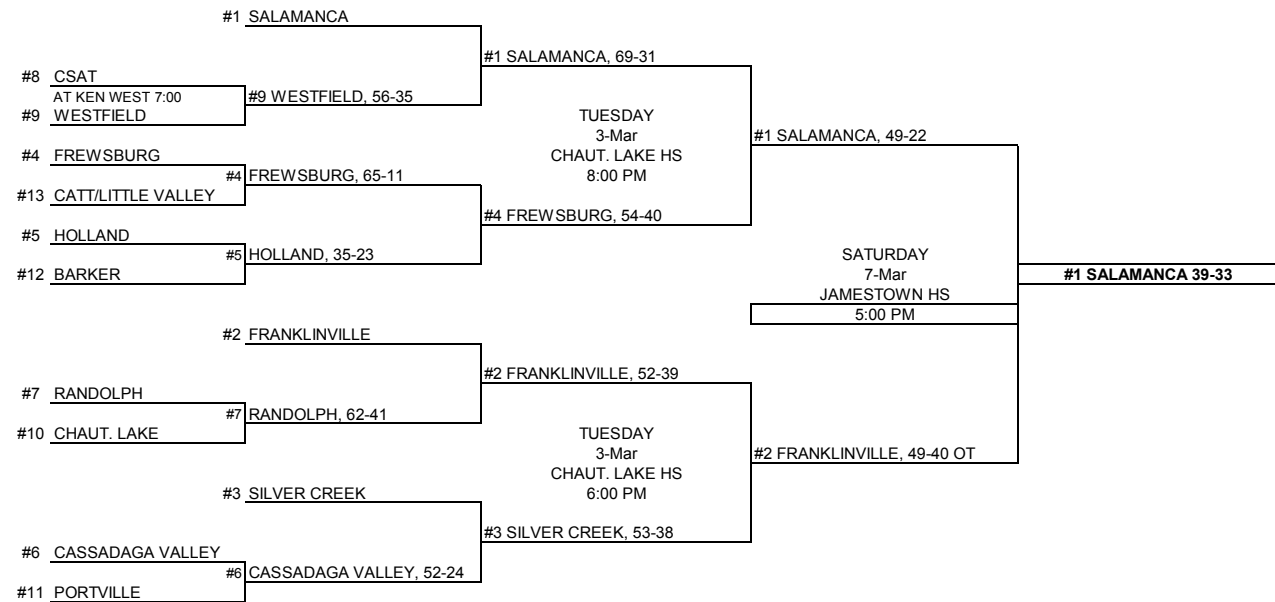

2008-2009 CLASSIFICATIONS GIRLS

AND BRACKETS

CLASS C

C

SCHOOL	LEAGUE	WINS	LOSSES	PERCENTAGE	POWER RATING	OVERALL WINS	OVERALL LOSSES
#1 SALAMANCA	CHAUT. 2 EAST	13	0	65	5.0000	18	2
#2 FRANKLINVILLE	CHAUT. 2 EAST	10	3	50	3.8462	16	4
#3 SILVER CREEK	CHAUT. 2 WEST	10	3	50	3.8462	14	6
#4 FREWSBURG	CHAUT. 2 WEST	9	4	45	3.4615	12	8
#5 HOLLAND	ECIC 4	6	6	36	3.0000	7	11
#6 CASSADAGA VALLEY	CHAUT. 2 WEST	7	6	35	2.6923	9	11
#7 RANDOLPH	CHAUT. 2 EAST	6	7	30	2.3077	9	10
#8 CSAT	NO	4	10	22	1.5714	5	13
#9 WESTFIELD	CHAUT. 2 WEST	4	9	20	1.5385	7	13
#10 CHAUT. LAKE	CHAUT. 2 WEST	3	10	15	1.1538	6	14
#11 PORTVILLE	CHAUT. 2 EAST	3	10	15	1.1538	5	14
#12 BARKER	NO	2	12	12	0.8571	4	16
#13 CATT/LITTLE VALLEY	CHAUT. 2 EAST	0	13	0	0.0000	1	19

PRE-QTR	QUARTER	SEMI	FINAL
February 24, 2009	February 26, 2009	March 3, 2009	March 7, 2009