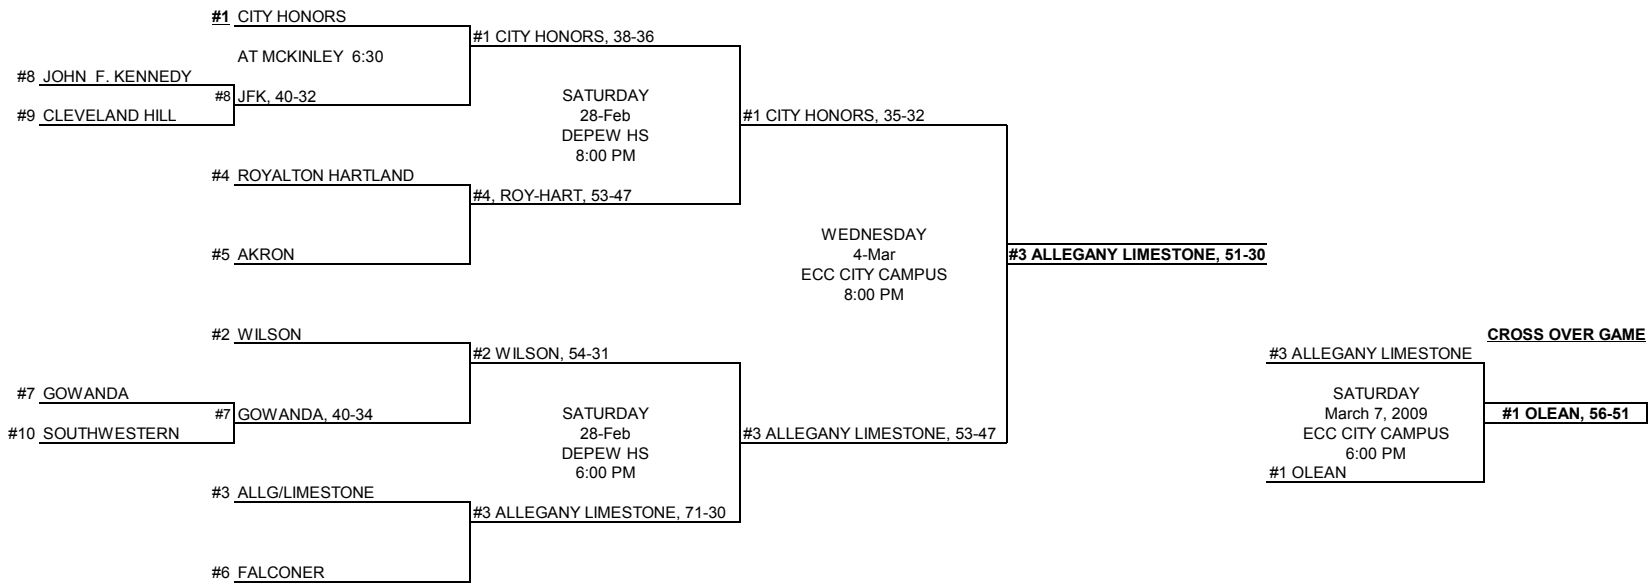

PRE-QUARTER	QUARTER	SEMI	FINAL
February 24, 2009	February 26, 2009	February 28, 2009	March 4, 2009

ROUND	DAY	DATE	TIME	SITE
PRE QTR	TUESDAY	February 24, 2009	7:00 PM	MEMBER SCHOOL
QUARTER	THURSDAY	February 26, 2009	7:00 PM	MEMBER SCHOOL
SEMI	SATURDAY	February 28, 2009	6:00 and 8:00	DEPEW HS
FINAL	WEDNESDAY	March 4, 2009	8:00 PM	ECC CITY
CROSS OVER FINAL	FRIDAY	March 7, 2009	6:00 PM	ECC CITY