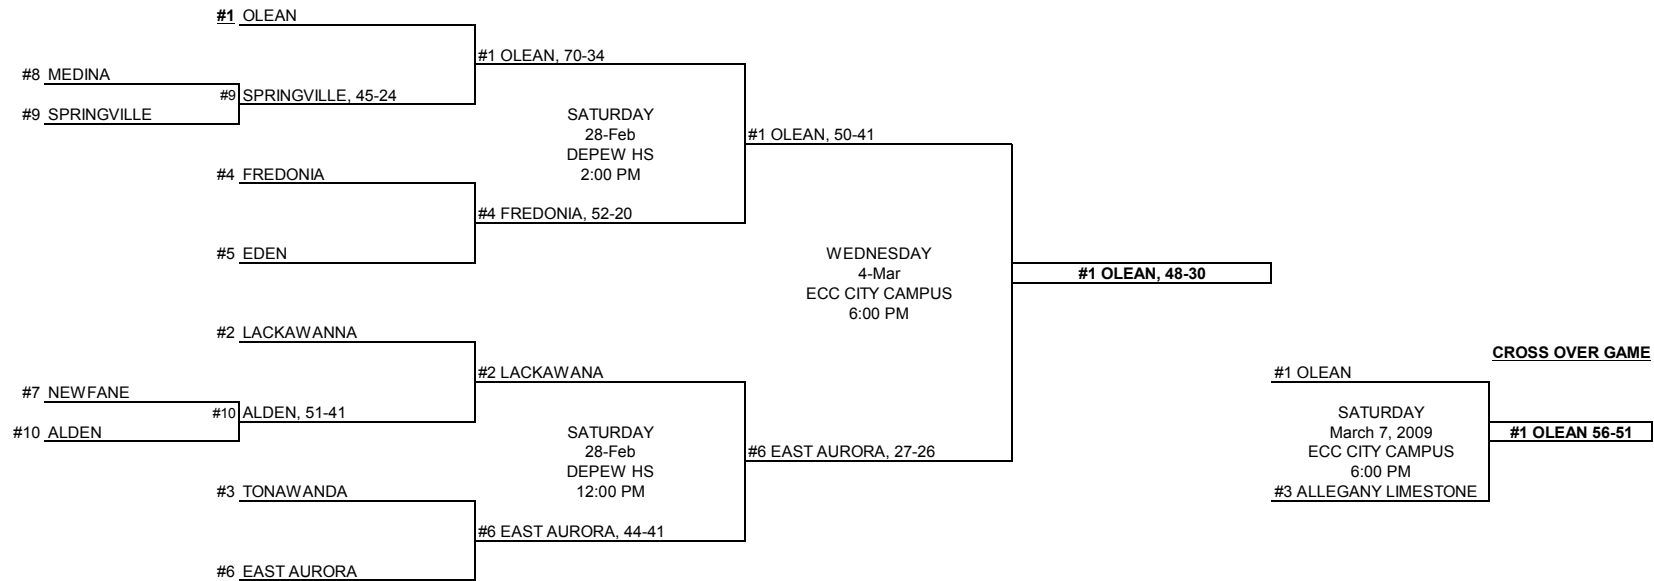

2008-2009 CLASSIFICATIONS GIRLS

AND BRACKETS

B-1

CLASS	B-1		LEAGUE RECORD		POINTS	POWER RATING	OVERALL WINS	OVERALL LOSSES
SCHOOL	LEAGUE	WINS	LOSSES					
#1 OLEAN	CHAUT. 1	12	0	60	5.0000	17	3	
#2 LACKAWANNA	ECIC 4	11	1	53	4.4167	16	2	
#3 TONAWANDA	ECIC 4	10	2	49	4.0833	16	4	
#4 FREDONIA	CHAUT. 1	9	3	45	3.7500	12	7	
#5 EDEN	ECIC 4	8	4	38	3.1667	12	8	
#6 EAST AURORA	ECIC 3	4	8	22	1.8333	5	14	
#7 NEWFANE	N.O.	4	10	18	1.2857	5	15	
#8 MEDINA	N.O.	3	11	13	0.9286	3	17	
#9 SPRINGVILLE	ECIC 3	1	11	6	0.5000	5	15	
#10 ALDEN	ECIC 4	1	11	5	0.4167	1	15	

PRE-QUARTER	QUARTER	SEMI	FINAL
February 24, 2009	February 26, 2009	February 28, 2009	March 4, 2009

ROUND	DAY	DATE	TIME	SITE
PRE QTR	TUESDAY	February 24, 2009	7:00 PM	MEMBER SCHOOL
QUARTER	THURSDAY	February 26, 2009	7:00 PM	MEMBER SCHOOL
SEMI	SATURDAY	February 28, 2009	12:00 and 2:00	DEPEW HS
FINAL	WEDNESDAY	March 4, 2009	6:00 PM	ECC CITY