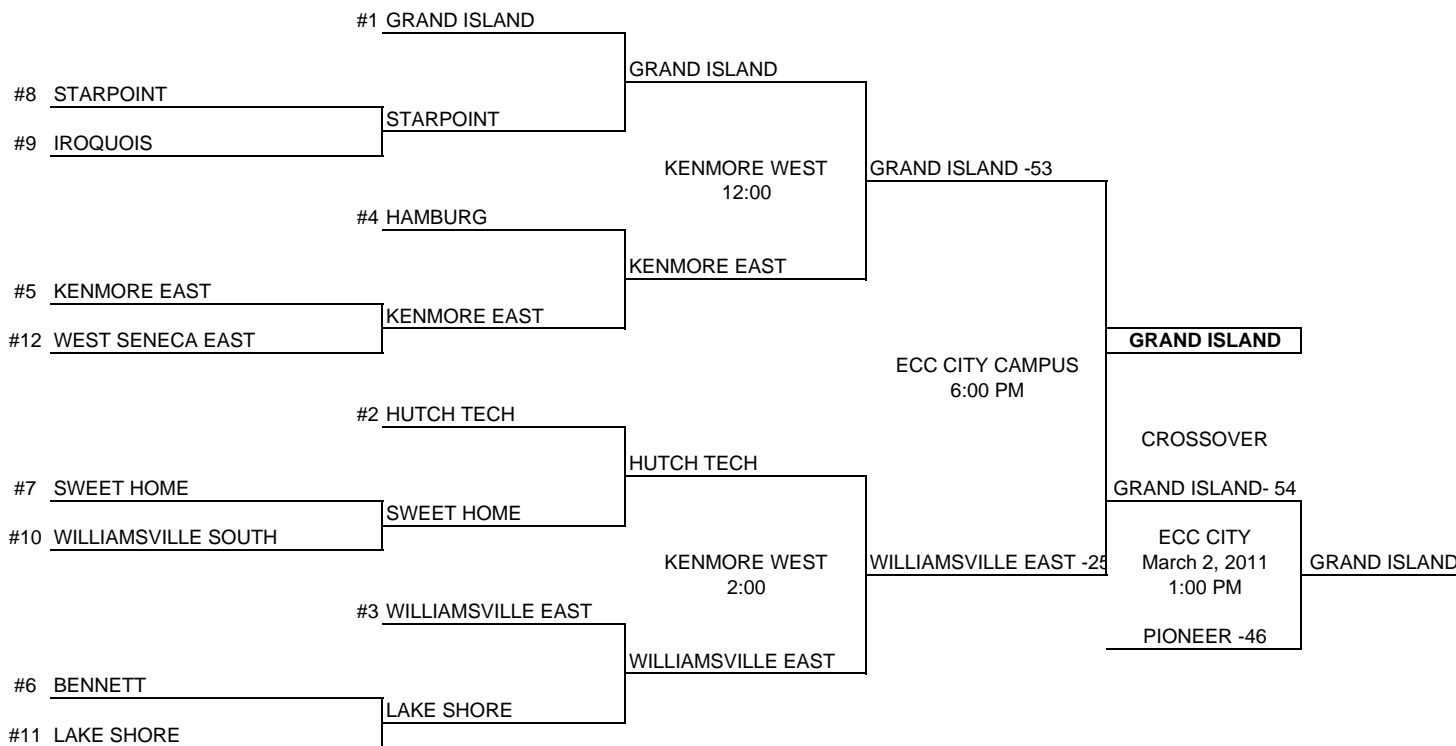

PRE-QTR	QUARTER	SEMI	FINAL
February 22, 2011	February 24, 2011	March 1, 2011	March 5, 2011

ROUND	DAY	DATE	TIME	SITE
PRE QTR	TUESDAY	February 22, 2011	7:00 PM	HIGHER SEED
QUARTER	THURSDAY	February 24, 2011	7:00 PM	HIGHER SEED
SEMI	TUESDAY	March 1, 2011	6:00 & 8:00 PM	KENMORE WEST
FINAL	SATURDAY	March 5, 2011	3:00 PM	ECC CITY
REGIONAL	SATURDAY	March 12, 2011	4:00 PM	ECC CITY
STATE SEMI	FRIDAY	March 18, 2011	6:15 PM	HUDSON VALLEY
STATE FINAL	SATURDAY	March 19, 2011	8:45 PM	HUDSON VALLEY
FEDERATION SEMI	SATURDAY	March 26, 2011	2:00 PM	ALBANY
FEDERATION FINAL	SUNDAY	March 27, 2011	12:00 PM	ALBANY

2010-2011 CLASSIFICATIONS AND BRACKETS GIRLS

UP DATED
3/9/2011

AND BRACKETS

A-1

CLASS A-1

SCHOOL	LEAGUE	LEAGUE RECORD WINS	LOSSES	POWER POINTS	POWER RATING
1 GRAND ISLAND	NFL	14	0	80	5.714
2 HUTCH TECH	BUFF	12	0	62	5.167
3 WILLIAMSVILLE EAST	ECIC	11	1	55	4.583
4 HAMBURG	ECIC	11	1	55	4.583
5 KENMORE EAST	NFL	10	4	58	4.143
6 BENNETT	BUFF	8	4	30	2.500
7 SWEET HOME	ECIC	5	7	25	2.083
8 STARPOINT	ECIC	5	7	25	2.083
9 IROQUOIS	ECIC	5	7	25	2.083
10 WILLIAMSVILLE SOUTH	ECIC	3	9	15	1.250
11 LAKE SHORE	ECIC	3	11	15	1.071
12 WEST SENECA EAST	ECIC	2	10	10	0.833

PRE-QTR	QUARTER	SEMI	FINAL
February 22, 2011	February 24, 2011	February 26, 2011	March 2, 2011

ROUND	DAY	DATE	TIME	SITE
PRE QTR	TUESDAY	February 22, 2011	7:00 PM	HIGHER SEED
QUARTER	THURSDAY	February 24, 2011	7:00 PM	HIGHER SEED
SEMI	SATURDAY	February 26, 2011	12:00 & 2:00 PM	KENMORE WEST
FINAL	WEDNESDAY	March 2, 2011	6:00 PM	ECC CITY
CROSS OVER FINAL	SATURDAY	March 5, 2011	1:00 PM	ECC CITY
REGIONAL	SATURDAY	March 12, 2011	2:00 PM	ECC CITY
STATE SEMI	FRIDAY	March 18, 2011	1:30 PM	HUDSON VALLEY
STATE FINAL	SATURDAY	March 19, 2011	7:00 PM	HUDSON VALLEY
FEDERATION SEMI	FRIDAY	March 25, 2011	BYE	ALBANY
FEDERATION FINAL	SATURDAY	March 26, 2011	12:15 PM	ALBANY