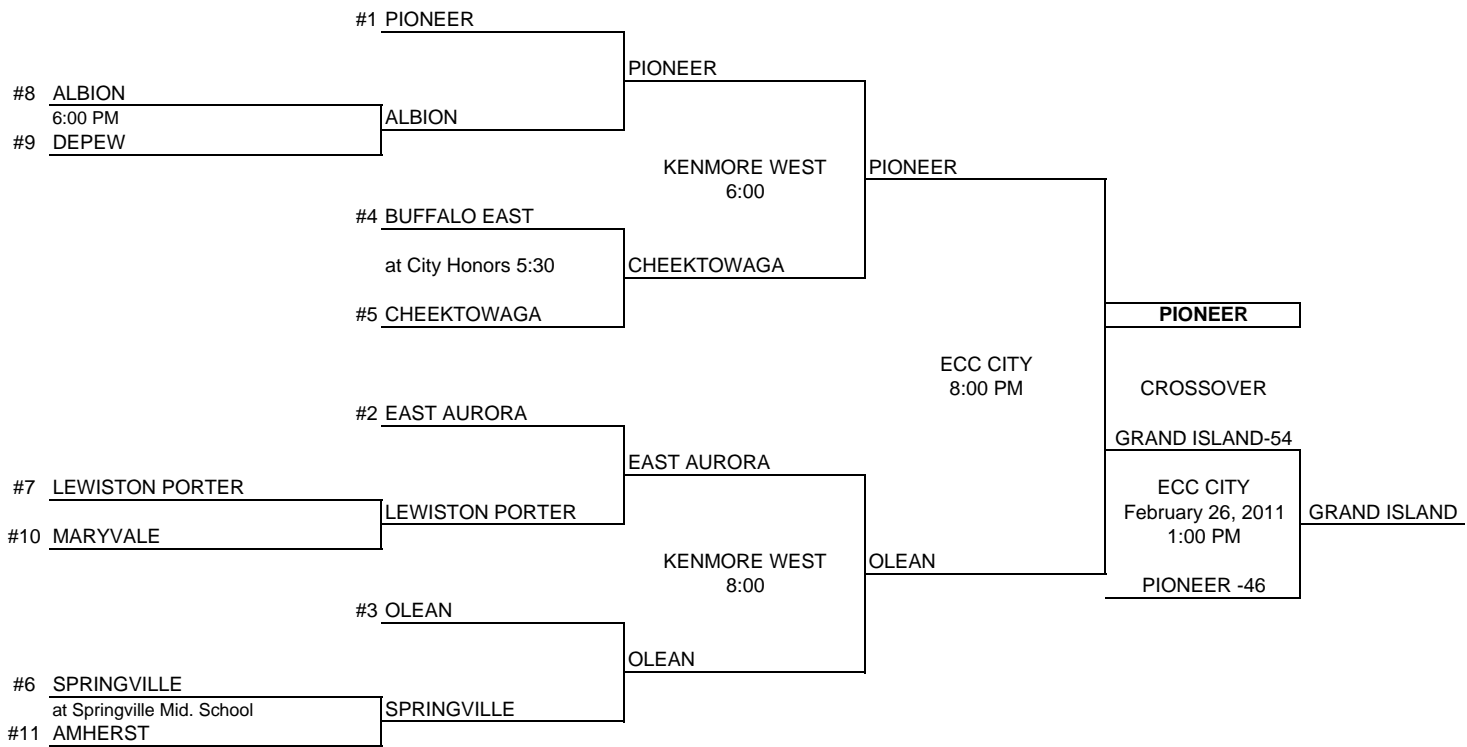

PRE-QTR	QUARTER	SEMI	FINAL
February 22, 2011	February 24, 2011	February 26, 2011	March 2, 2011

ROUND	DAY	DATE	TIME	SITE
PRE QTR	TUESDAY	February 22, 2011	7:00 PM	HIGHER SEED
QUARTER	THURSDAY	February 24, 2011	7:00 PM	HIGHER SEED
SEMI	SATURDAY	February 26, 2011	12:00 & 2:00 PM	KENMORE WEST
FINAL	WEDNESDAY	March 2, 2011	6:00 PM	ECC CITY
CROSS OVER FINAL	SATURDAY	March 5, 2011	1:00 PM	ECC CITY
REGIONAL	SATURDAY	March 12, 2011	2:00 PM	ECC CITY
STATE SEMI	FRIDAY	March 18, 2011	1:30 PM	HUDSON VALLEY
STATE FINAL	SATURDAY	March 19, 2011	7:00 PM	HUDSON VALLEY
FEDERATION SEMI	FRIDAY	March 25, 2011	BYE	ALBANY
FEDERATION FINAL	SATURDAY	March 26, 2011	12:15 PM	ALBANY

2010-2011 CLASSIFICATIONS AND BRACKETS

GIRLS

UP DATED
3/9/2011

AND BRACKETS

A-2

CLASS A-2

	SCHOOL	LEAGUE	LEAGUE RECORD WINS	LOSSES	POWER POINTS	POWER RATING
1	PIONEER	ECIC	14	0	70	5.000
2	EAST AURORA	ECIC	12	2	60	4.286
3	OLEAN	CCAA	10	2	40	3.333
4	BUFFALO EAST	BUFF	8	4	40	3.333
5	CHEEKTOWAGA	ECIC	9	5	45	3.214
6	SPRINGVILLE	ECIC	9	5	45	3.214
7	LEWISTON PORTER	NFL	7	7	42	3.000
8	ALBION	NO	8	6	38	2.714
9	DEPEW	ECIC	4	10	20	1.429
10	MARYVALE	ECIC	4	10	20	1.429
11	AMHERST	ECIC	1	11	5	0.417

PRE-QTR	QUARTER	SEMI	FINAL
February 22, 2011	February 24, 2011	February 26, 2011	March 2, 2011

ROUND	DAY	DATE	TIME	SITE
PRE QTR	TUESDAY	February 22, 2011	7:00 PM	HIGHER SEED
QUARTER	THURSDAY	February 24, 2011	7:00 PM	HIGHER SEED
SEMI	SATURDAY	February 26, 2011	6:00 & 8:00 PM	KENMORE WEST
FINAL	WEDNESDAY	March 2, 2011	8:00 PM	ECC CITY
CROSS OVER FINAL	SATURDAY	March 5, 2011	1:00 PM	ECC CITY
REGIONAL	SATURDAY	March 12, 2011	2:00 PM	ECC CITY
STATE SEMI	FRIDAY	March 18, 2011	1:30 PM	HUDSON VALLEY
STATE FINAL	SATURDAY	March 19, 2011	7:00 PM	HUDSON VALLEY
FEDERATION SEMI	FRIDAY	March 25, 2011	BYE	ALBANY
FEDERATION FINAL	SATURDAY	March 26, 2011	12:15 PM	ALBANY