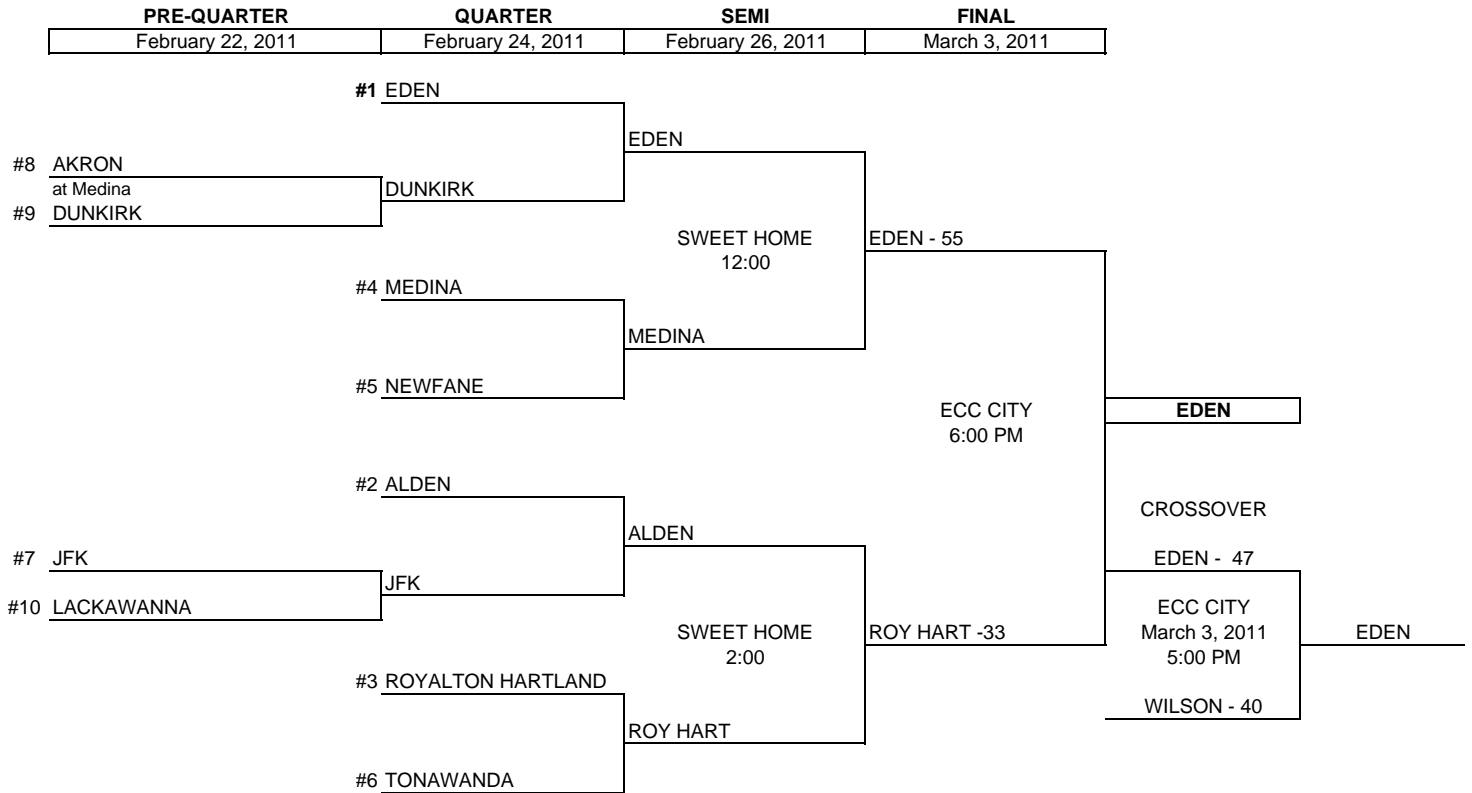

2010-2011 CLASSIFICATIONS AND BRACKETS GIRLS

UP DATED
3/9/2011

AND BRACKETS

GIRLS

B-1

CLASS B-1

SCHOOL	LEAGUE	WINS	LEAGUE RECORD LOSSES	POWER POINTS	POWER RATING
1 EDEN	ECIC	10	2	49	4.083
2 ALDEN	ECIC	8	4	40	3.333
3 ROYALTON HARTLAND	NO	9	5	44	3.143
4 MEDINA	NO	8	6	38	2.714
5 NEWFANE	NO	8	6	38	2.714
6 TONAWANDA	ECIC	6	6	30	2.500
7 JFK	ECIC	5	7	25	2.083
8 AKRON	NO	5	9	24	1.714
9 DUNKIRK	CCAA	2	10	10	0.833
10 LACKAWANNA	ECIC	0	12	0	0.000