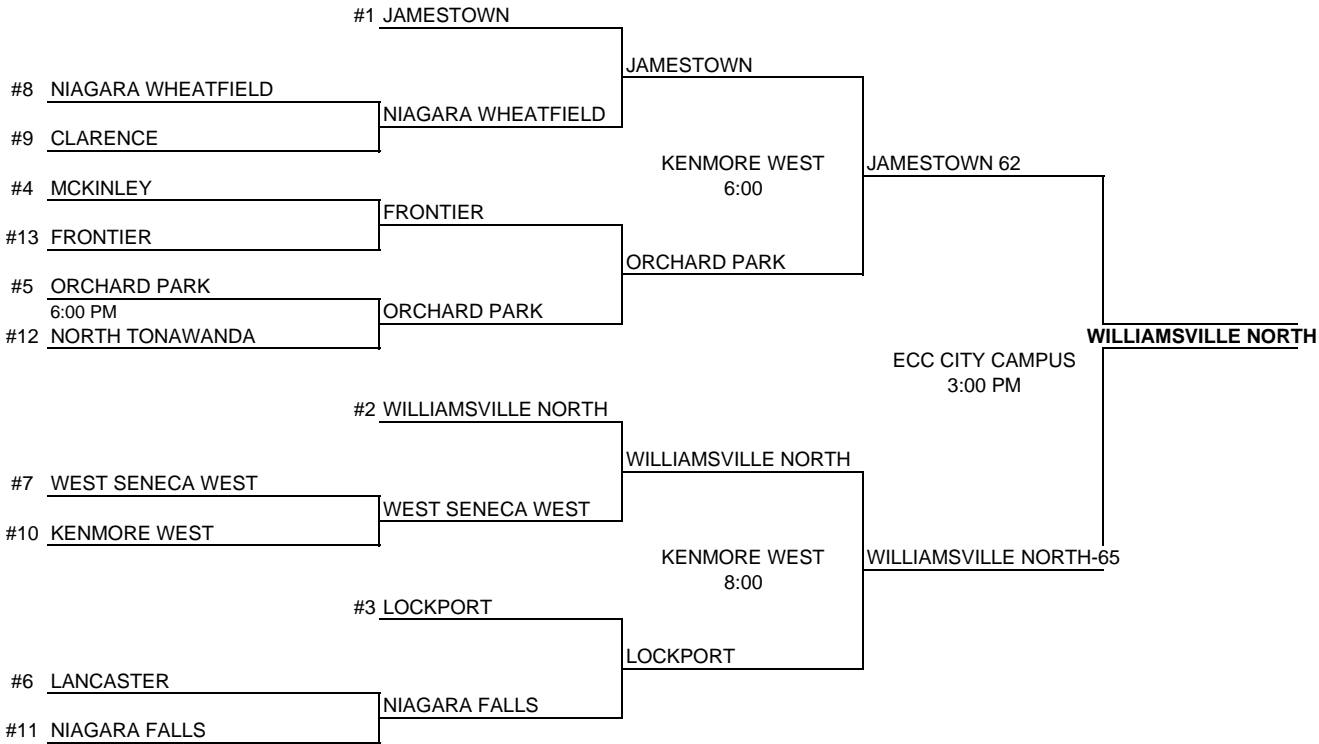

2010-2011 CLASSIFICATIONS AND BRACKETS

GIRLS

UP DATED
3/9/2011

AND BRACKETS

AA

CLASS AA

	SCHOOL	LEAGUE	LEAGUE RECORD		POWER POINTS	POWER RATING
			WINS	LOSSES		
1	JAMESTOWN	ECIC	12	0	60	5.000
2	WILLIAMSVILLE NORTH	ECIC	10	2	50	4.167
3	LOCKPORT	NFL	12	2	56	4.000
4	MCKINLEY	BUFFALO	10	2	40	3.333
5	ORCHARD PARK	ECIC	6	6	30	2.500
6	LANCASTER	ECIC	5	7	25	2.083
7	WEST SENECA WEST	ECIC	5	7	25	2.083
8	NIAGARA WHEATFIELD	NFL	6	8	29	2.071
9	CLARENCE	ECIC	4	8	20	1.667
10	KENMORE WEST	NFL	4	10	20	1.429
11	NIAGARA FALLS	NFL	2	12	10	0.714
12	NORTH TONAWANDA	NFL	1	13	5	0.357
13	FRONTIER	ECIC	0	12	0	0.000

PRE-QTR	QUARTER	SEMI	FINAL
February 22, 2011	February 24, 2011	March 1, 2011	March 5, 2011

ROUND	DAY	DATE	TIME	SITE
PRE QTR	TUESDAY	February 22, 2011	7:00 PM	HIGHER SEED
QUARTER	THURSDAY	February 24, 2011	7:00 PM	HIGHER SEED
SEMI	TUESDAY	March 1, 2011	6:00 & 8:00 PM	KENMORE WEST
FINAL	SATURDAY	March 5, 2011	3:00 PM	ECC CITY
REGIONAL	SATURDAY	March 12, 2011	4:00 PM	ECC CITY
STATE SEMI	FRIDAY	March 18, 2011	6:15 PM	HUDSON VALLEY
STATE FINAL	SATURDAY	March 19, 2011	8:45 PM	HUDSON VALLEY
FEDERATION SEMI	SATURDAY	March 26, 2011	2:00 PM	ALBANY
FEDERATION FINAL	SUNDAY	March 27, 2011	12:00 PM	ALBANY