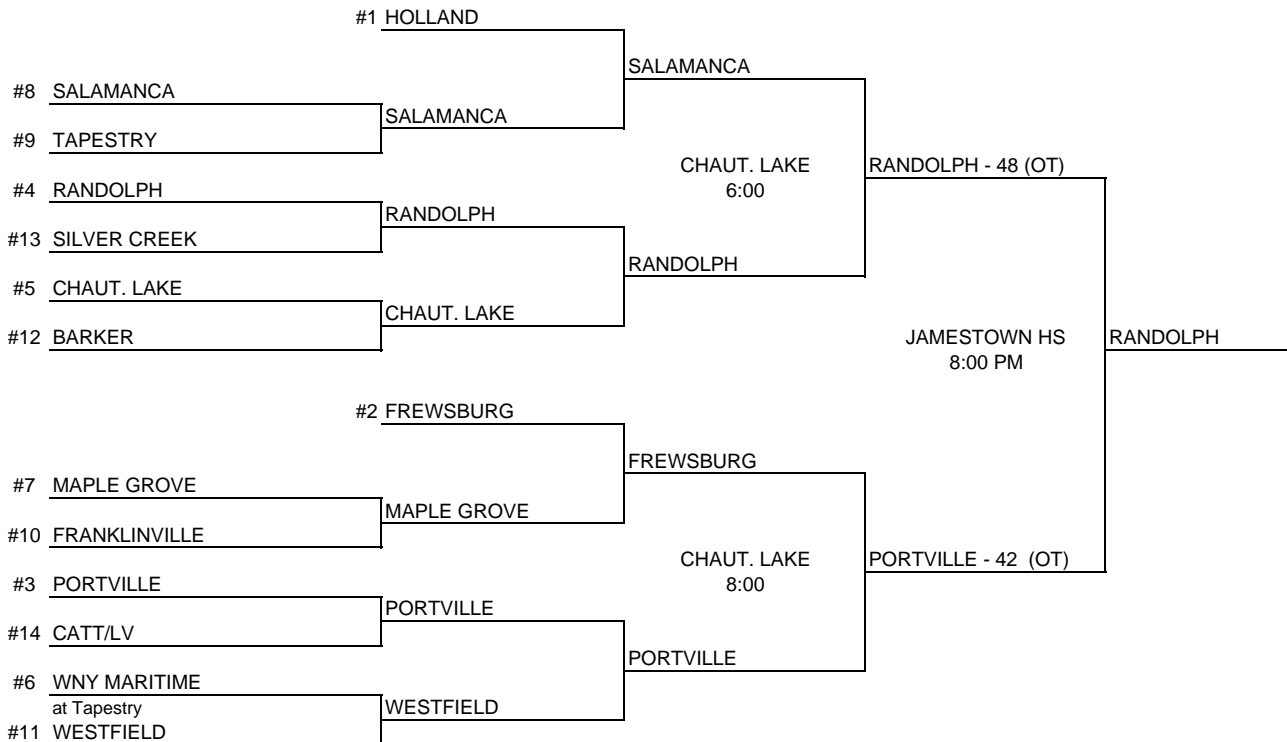

2010-2011 CLASSIFICATIONS AND BRACKETS GIRLS

UP DATED
3/9/2011

AND BRACKETS

C

CLASS C

	SCHOOL	LEAGUE	LEAGUE RECORD		POWER POINTS	POWER RATING
			WINS	LOSSES		
1	HOLLAND	ECIC	11	1	66	5.500
2	FREWSBURG	CCAA	10	2	52	4.333
3	PORTVILLE	CCAA	10	2	52	4.333
4	RANDOLPH	CCAA	10	2	52	4.333
5	CHAUT. LAKE	CCAA	10	2	45	3.750
6	WNY MARITIME	INDEP.	9	3	44	3.667
7	MAPLE GROVE	CCAA	8	4	37	3.083
8	SALAMANCA	CCAA	6	6	32	2.667
9	TAPESTRY	INDEP.	8	10	42	2.333
10	FRANKLINVILLE	CCAA	6	6	27	2.250
11	WESTFIELD	CCAA	4	8	16	1.333
12	BARKER	NO	2	12	12	0.857
13	SILVER CREEK	CCAA	2	10	10	0.833
14	CATT/LV	CCAA	0	12	0	0.000

PRE-QTR	QUARTER	SEMI	FINAL
February 24, 2011	February 26, 2011	March 1, 2011	March 5, 2011

ROUND	DAY	DATE	TIME	SITE
PRE QTR	THURSDAY	February 24, 2011	7:00 PM	MEMBER SCHOOL
QUARTER	SATURDAY	February 26, 2011	7:00 PM	MEMBER SCHOOL
SEMI	TUESDAY	March 1, 2011	6:00 & 8:00 PM	CHAUT. LAKE HS
FINAL	SATURDAY	March 5, 2011	8:00 PM	JAMESTOWN HS
REGIONAL	FRIDAY	March 11, 2011	8:00 PM	GATES HS
STATE SEMI	SATURDAY	March 19, 2011	2:15 PM	HUDSON VALLEY
STATE FINAL	SUNDAY	March 20, 2011	1:45 PM	HUDSON VALLEY