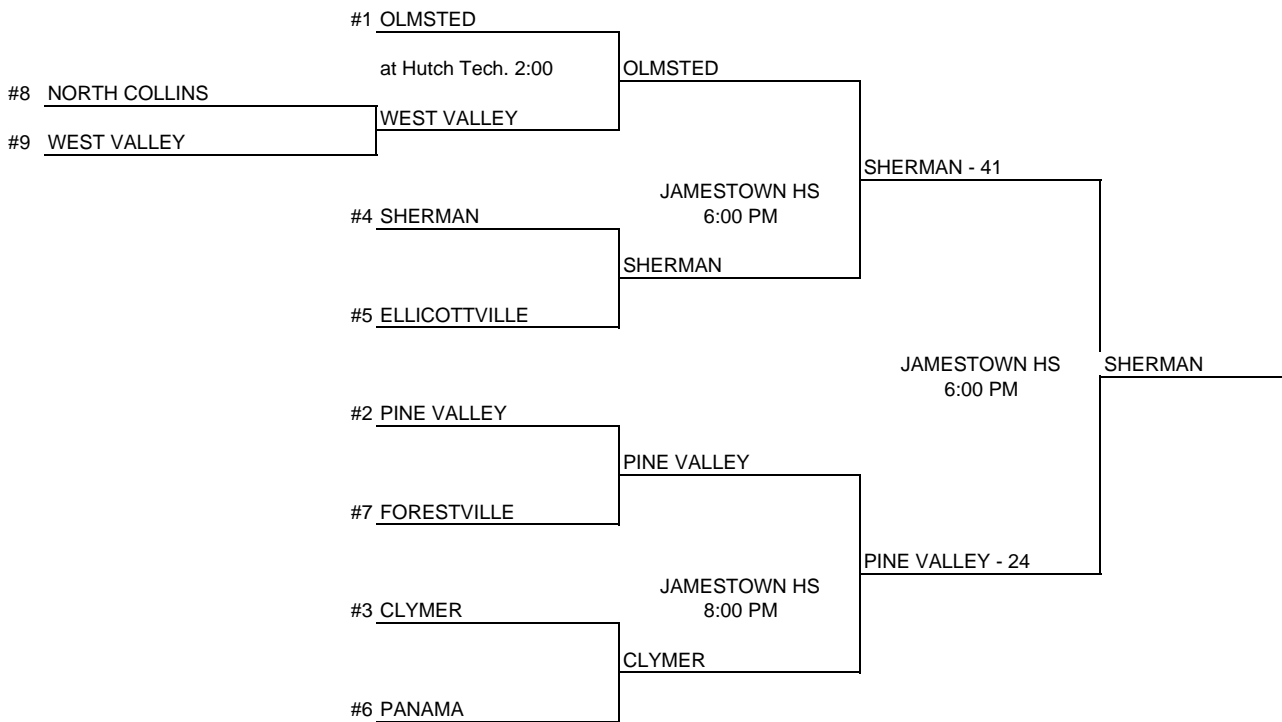

2010-2011 CLASSIFICATIONS AND BRACKETS

GIRLS

UP DATED
3/9/2011

AND BRACKETS

D

CLASS D

SCHOOL	LEAGUE	WINS	LOSSES	POWER POINTS	POWER RATING
1 OLMSTED	BUFFALO	10	2	66	5.5000
2 PINE VALLEY	CCAA	11	1	62	5.1667
3 CLYMER	CCAA	10	2	50	4.1667
4 SHERMAN	CCAA	10	2	50	4.1667
5 ELLICOTTVILLE	CCAA	9	3	45	3.7500
6 PANAMA	CCAA	7	5	35	2.9167
7 FORESTVILLE	CCAA	4	8	20	1.6667
8 NORTH COLLINS	CCAA	2	10	11	0.9167
9 WEST VALLEY	CCAA	2	10	10	0.8333

PRE-QTR	QUARTER	SEMI	FINAL
February 24, 2011	February 26, 2011	March 2, 2011	March 5, 2011

ROUND	DAY	DATE	TIME	SITE
PRE QTR	THURSDAY	February 24, 2011	7:00 PM	MEMBER SCHOOL
QUARTER	SATURDAY	February 26, 2011	7:00 PM	MEMBER SCHOOL
SEMI	WEDNESDAY	March 2, 2011	6:00 & 8:00 PM	JAMESTOWN HS
FINAL	SATURDAY	March 5, 2011	6:00 PM	JAMESTOWN HS
REGIONAL	SATURDAY	March 12, 2011	7:00 PM	ECC CITY
STATE SEMI	SATURDAY	March 19, 2011	10:45 AM	HUDSON VALLEY
STATE FINAL	SUNDAY	March 20, 2011	12:00 PM	HUDSON VALLEY