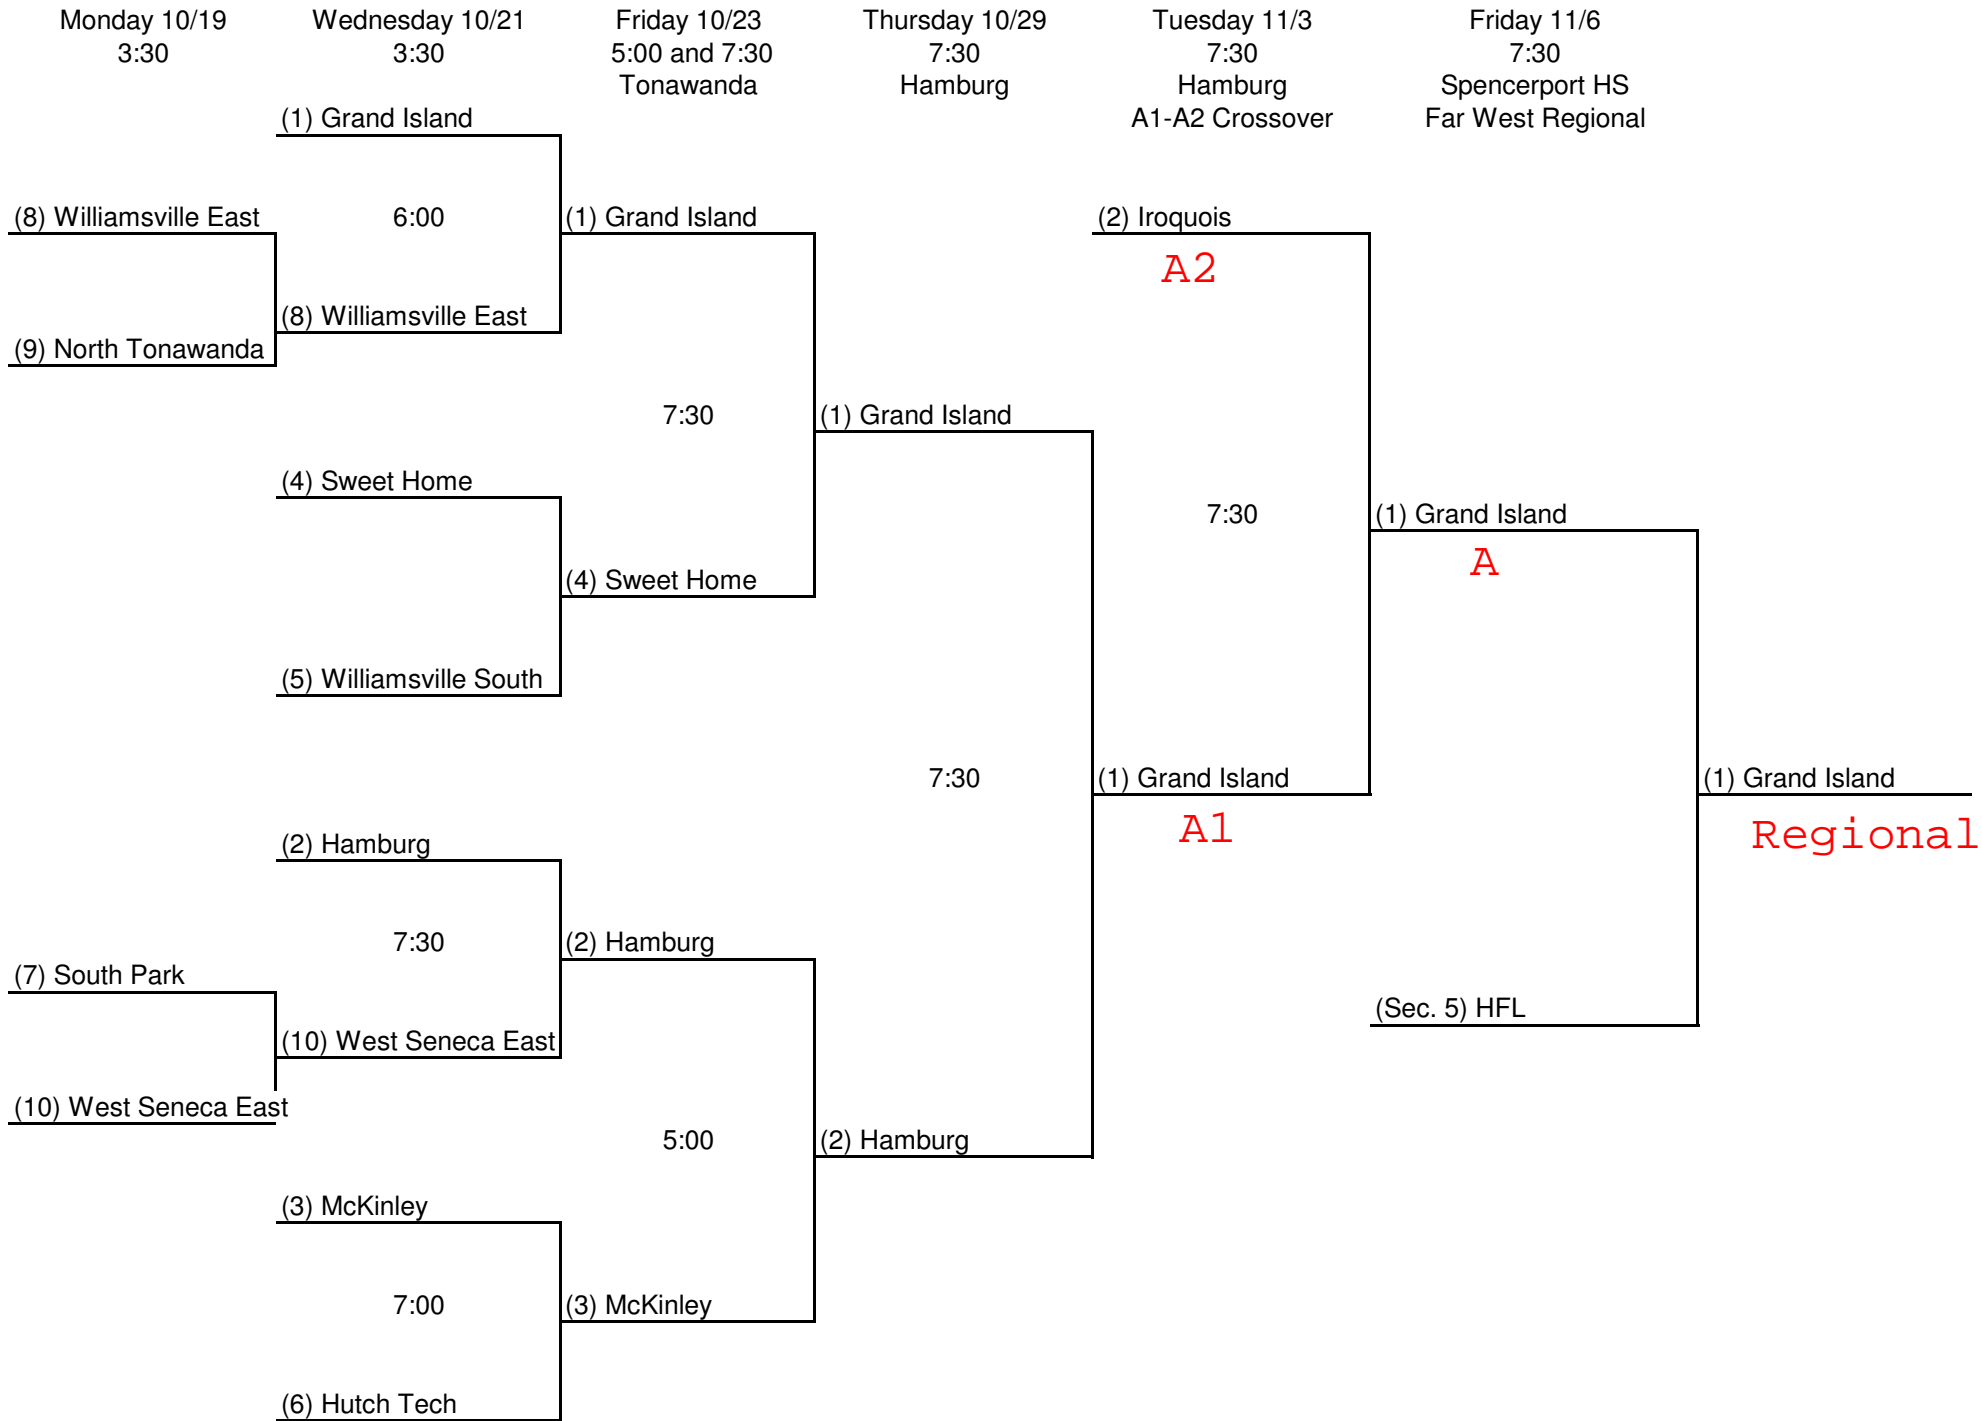

Class AA

Monday 10/19  
3:30

Wednesday 10/21  
3:30

Tuesday 10/27  
5:00 and 7:30  
Hamburg

Monday 11/2  
7:30  
Hamburg

Saturday 11/7  
7:00  
Spencerport HS  
Far West Regional

Class A1

Class A2

(4) Kenmore East

(5) Lew-Port

(4) Kenmore East

(1) Starpoint

(1) Starpoint

(2) Iroquois

(7) Amherst

(3) Riverside

(8) Lake Shore

5:00pm

(9) Pioneer

(7) Amherst

(10) Cheektowaga

(8) Lake Shore

3:30

7:30

(2) Allegany-Limestone

6:00 St. Bonaventure

(2) Allegany-Limestone

(7) Tapestry

(7) Tapestry

(10) Portville

5:00

(2) Allegany-Limestone