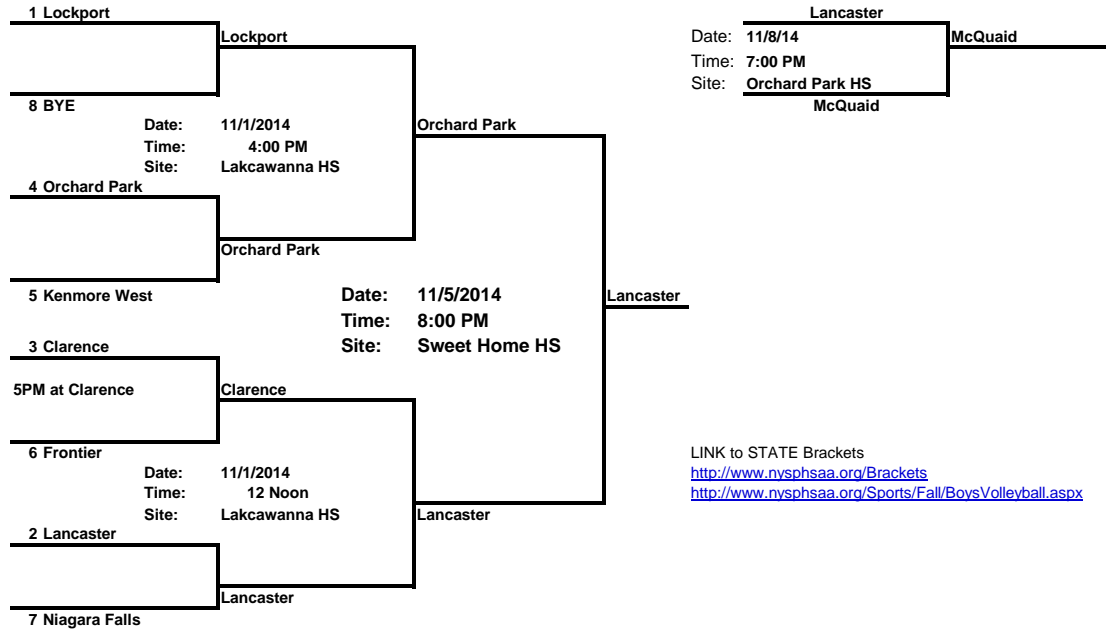

**DIVISION 1**

School	League	Win/LOSS	PowerPoints
1 Lockport	NFL		
2 Lancaster	ECIC		
3 Clarence	ECIC		
4 Orchard Park	ECIC		
5 Kenmore West	NFL		
6 Frontier	ECIC		
7 Niagara Falls	NFL		
8 BYE			

Quarters	Semi	Finals	Regionals
10/30/14	11/1/14	11/5/14	11/8/14
6:00 PM	12 noon & 4pm	8:00 PM	7:00 PM
Higher Seed	Lakcawanna HS	Sweet Home HS	Orchard Park HS

**DIVISION 2**

School	League	Win/LOSS	PowerPoints	Notes
1 Eden	ECIC			
2 Hamburg	ECIC			
3 Will. South	ECIC			
4 Grand Island	NFL			
5 Lake Shore	ECIC			
6 Cheektowaga	ECIC			
7 Will. East	ECIC			
8 N. Tonawanda	NFL			
9 Ken East	NFL			
10 Depew	ECIC			
11 Amherst	ECIC			
12 Sweet Home	ECIC			
13 Maryvale	ECIC			
14 WS West	ECIC			
15 WS East	ECIC			
16 Starpoint	ECIC			
17 Nia-Wheat	NFL			
18 Wil. North	ECIC			
19 East Aurora	ECIC			
20 Holland	ECIC			
21 Iroquois	ECIC			