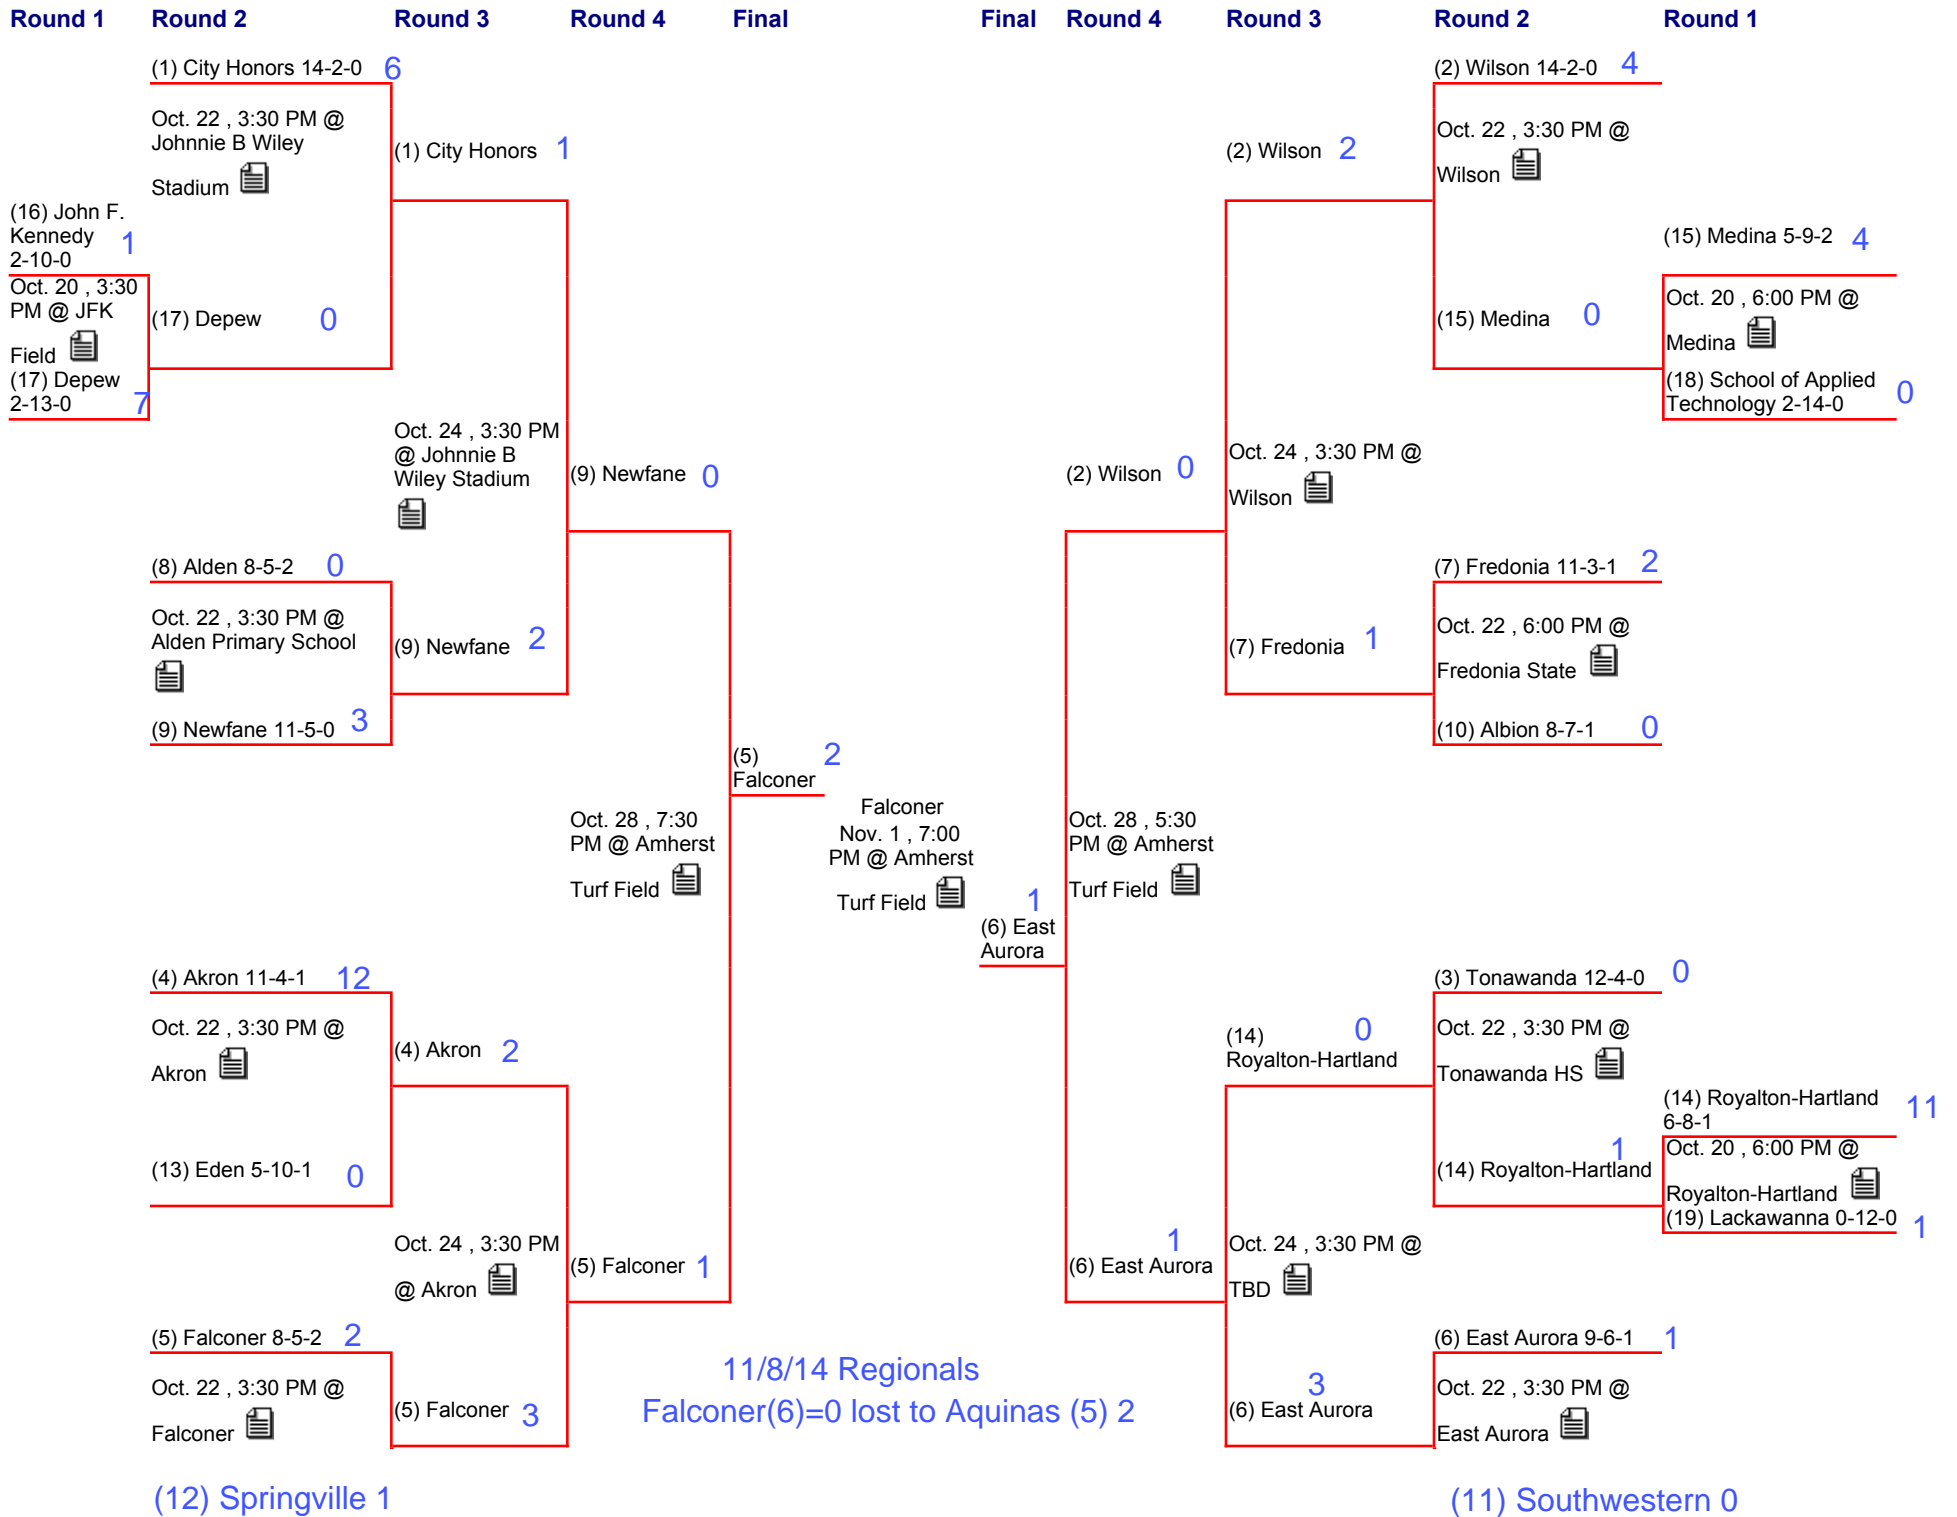

2014 Section 6 Girls Varsity Soccer - Class B Sectional Bracket

(12) Springville-Griffith
11-5-0

(11) Southwestern
8-7-1