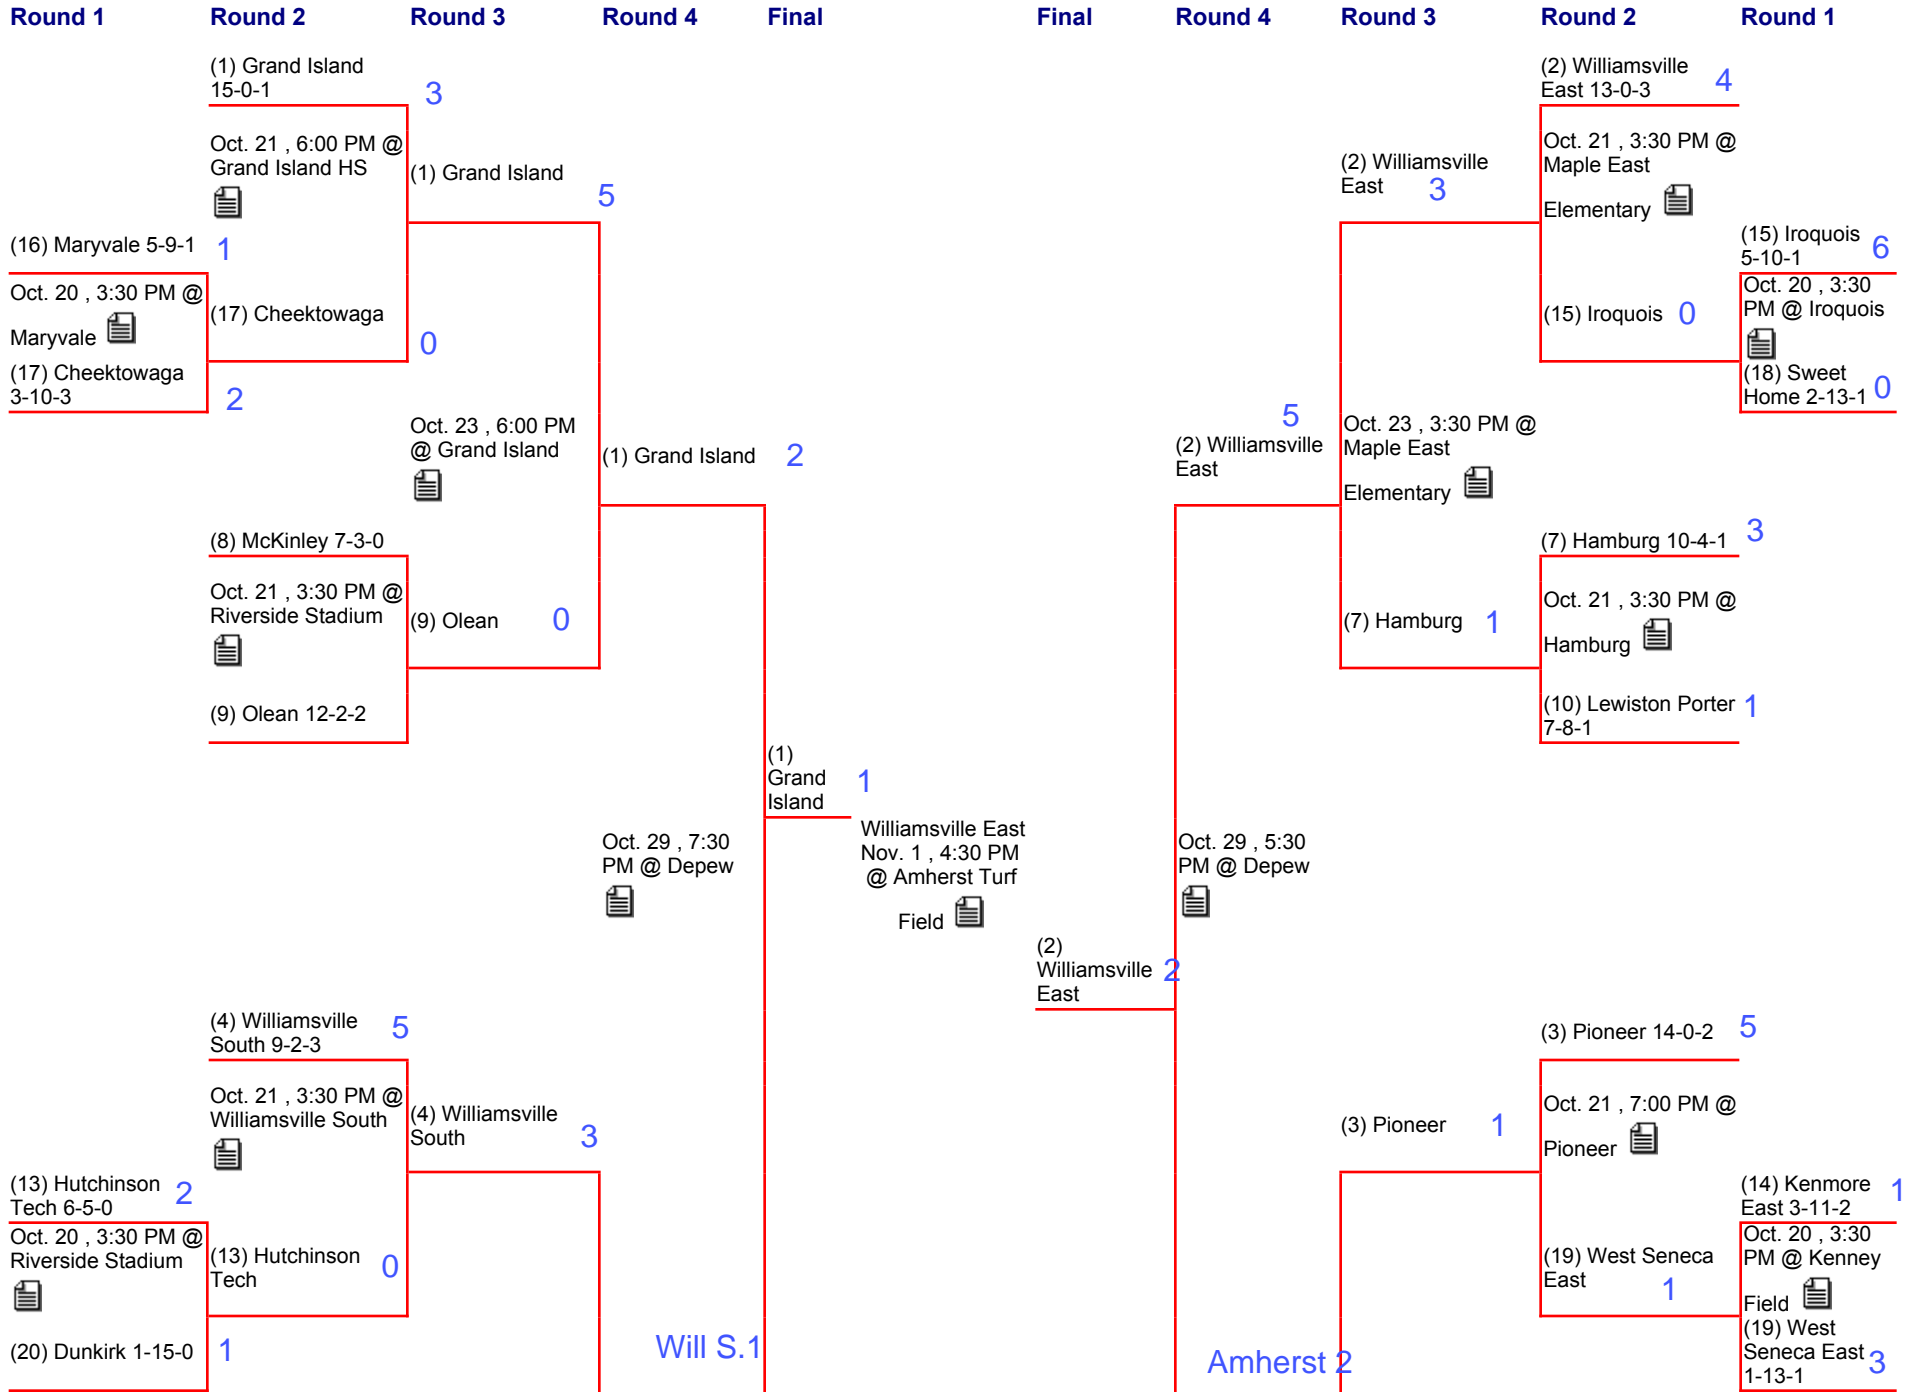

2014 Section 6 Girls Varsity Soccer - Class A Sectional Bracket

Regionals
 11/8/14 Will. East(6) 2 lost to Pittsford Mendon (5) - 3