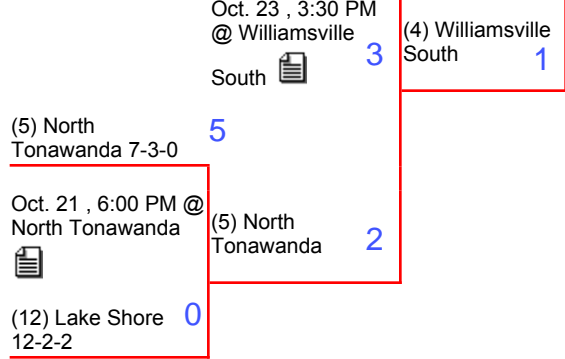

2014 Section 6 Girls Varsity Soccer - Class A Sectional Bracket

Regionals
 11/8/14 Will. East(6) 2 lost to Pittsford Mendon (5) - 3