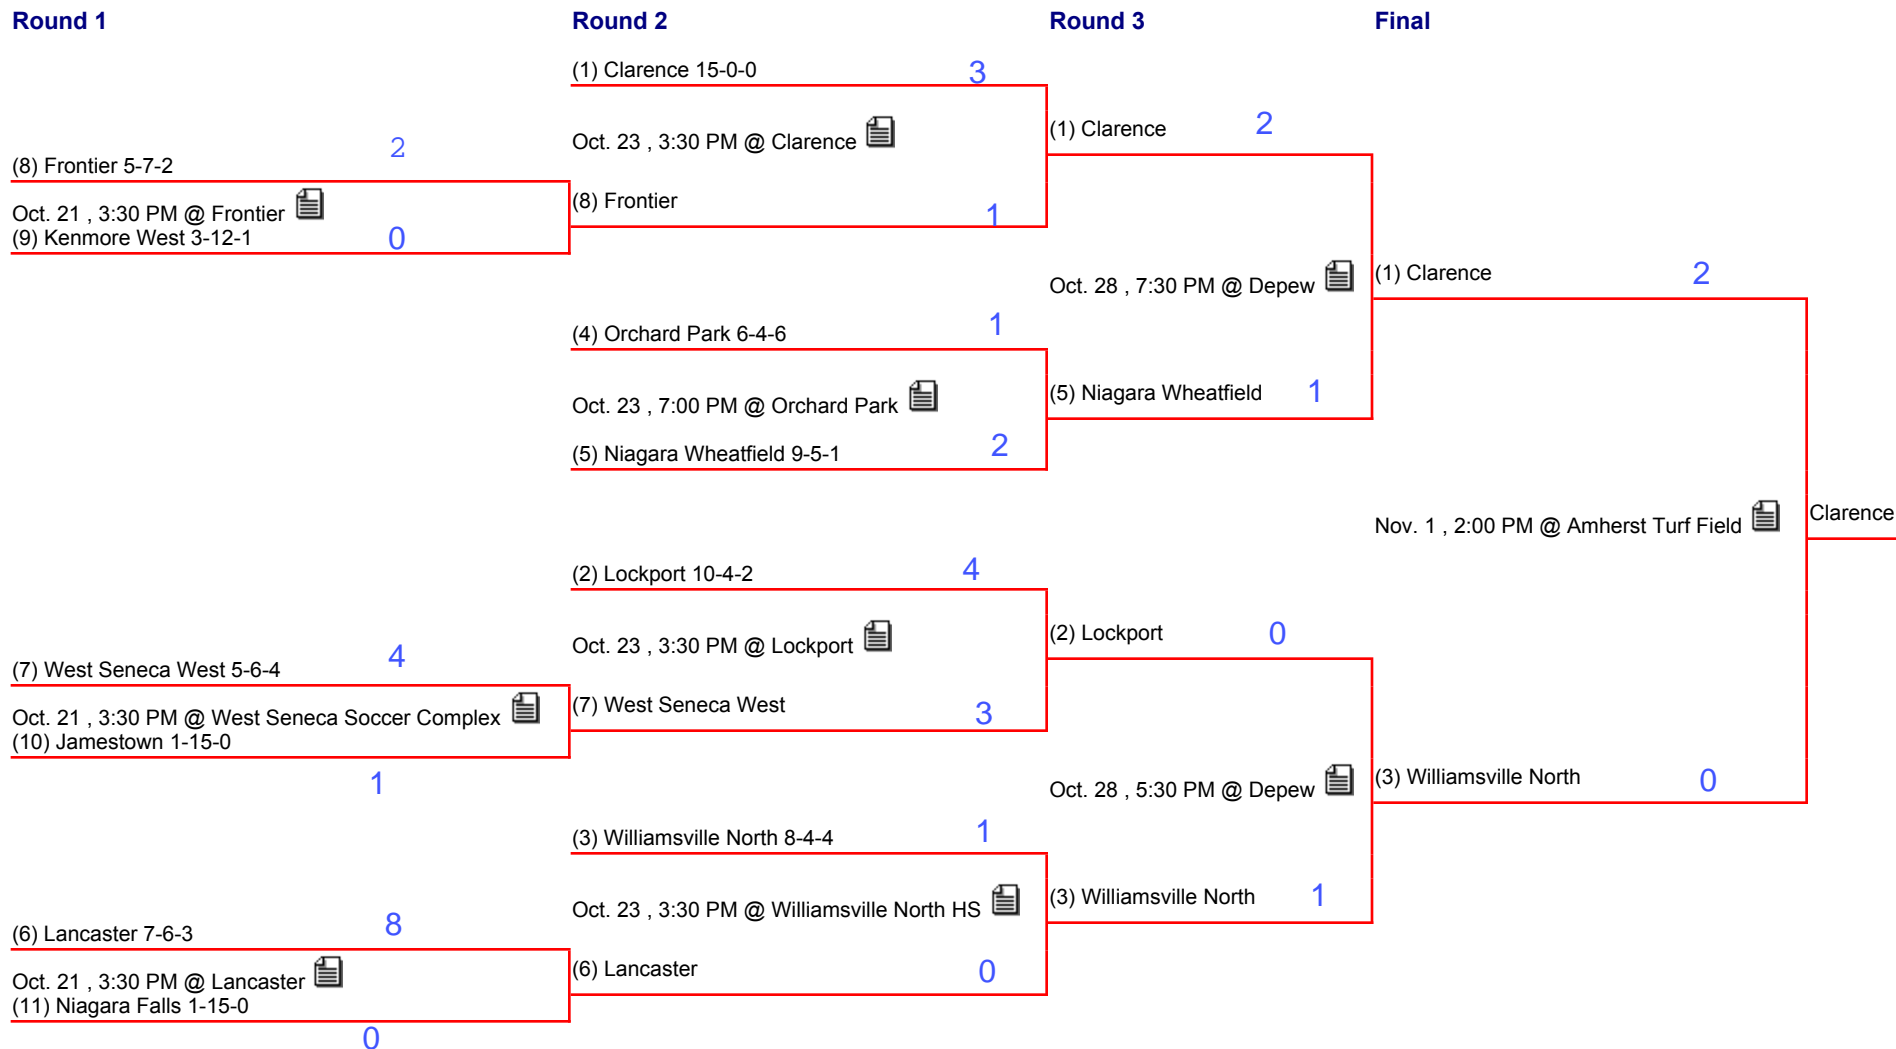

2014 Section 6 Girls Varsity Soccer Class AA Sectional Bracket

On 11/8/14

Regionals Clarence (6) = 3 vs. Webster Thomas (5) 1

on 11/15/14 State Semi Clarence 0 vs Massapequa 1