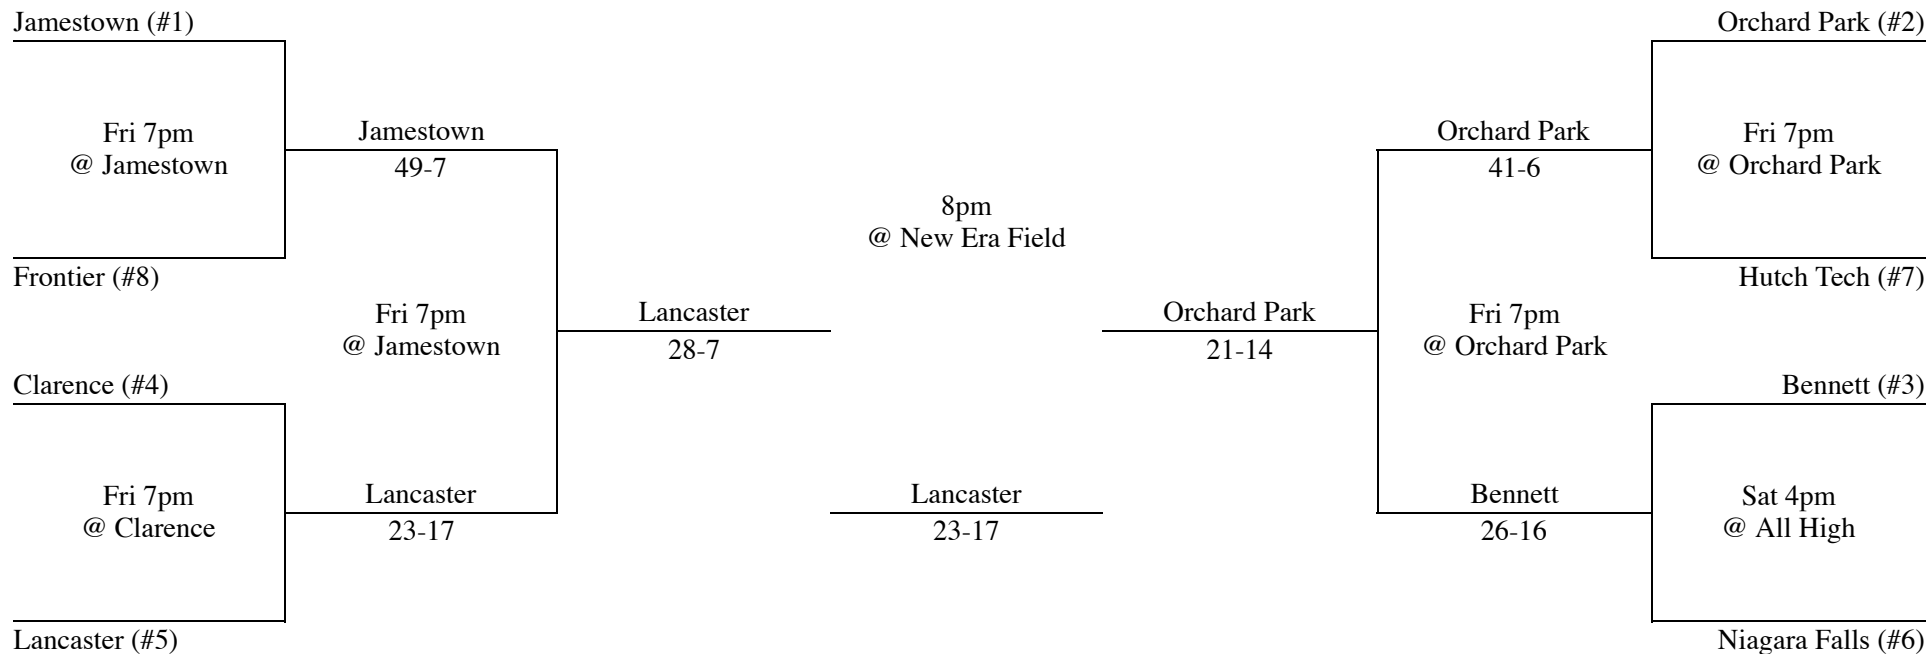

Section VI Football - Class AA

Week 8 10/25-26	Week 9 11/1-2	Week 10 Fri Nov 8th	Week 9 11/1-2	Week 8 10/25-26