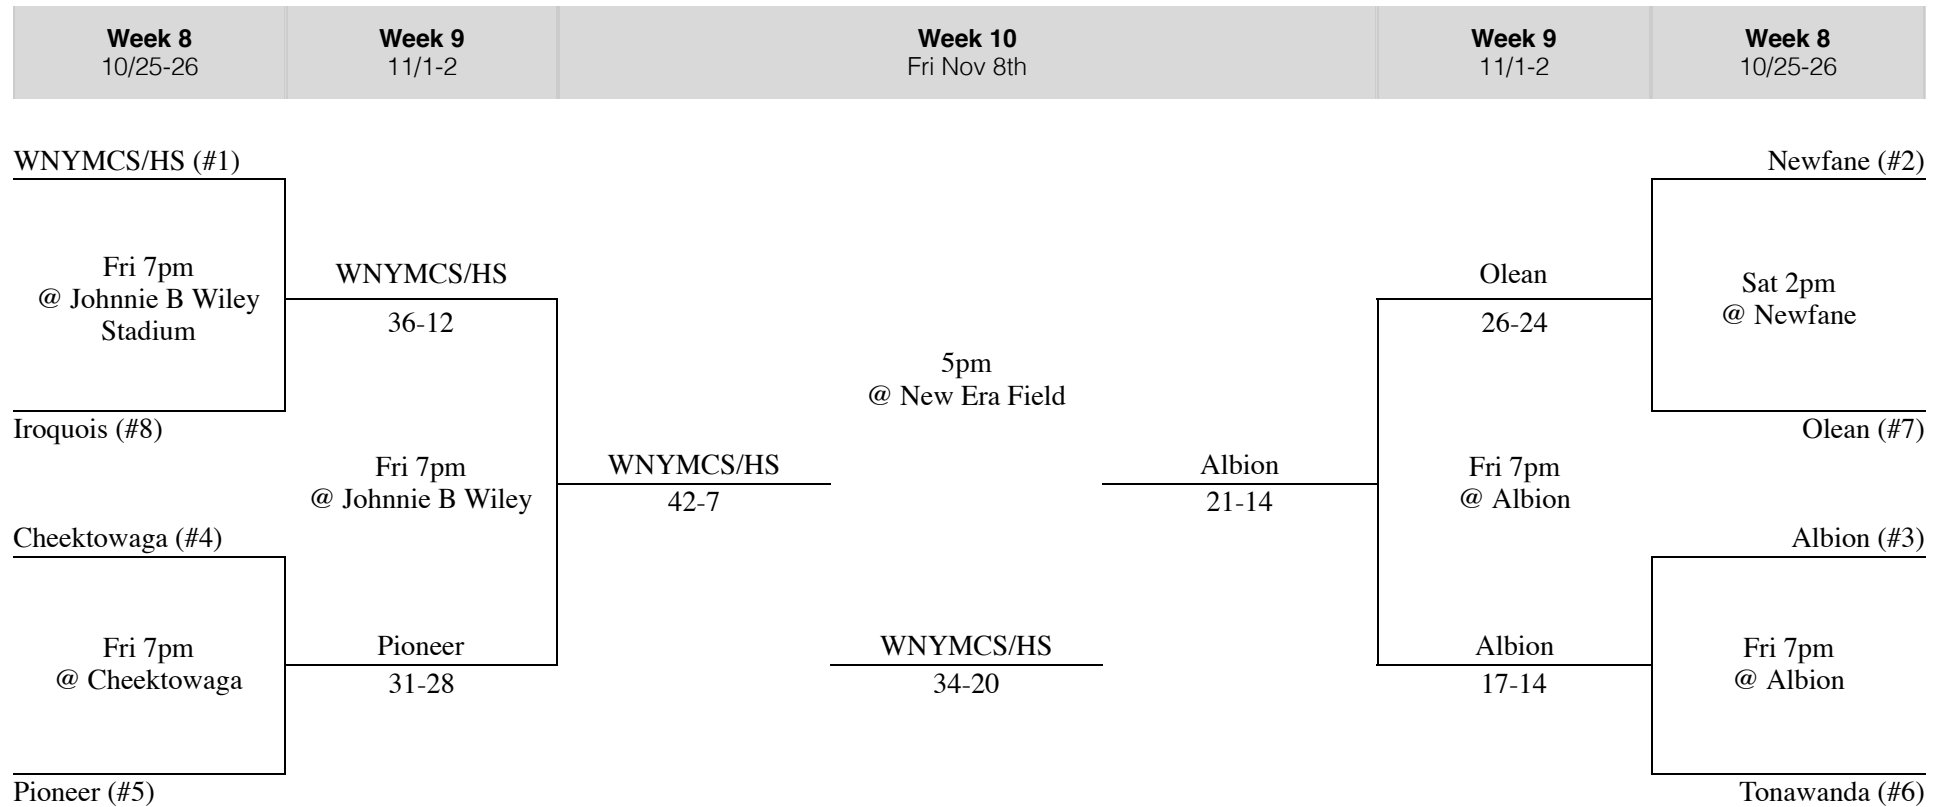

Williamsville South

38-0

West Seneca East (6th in A2)

Williamsville South
28-14

Niagara Wheatfield (6th in A1)

Section VI Football - Class B

Chuck Funke Memorial Classic Class B

Week 8
10/23-24

Week 9
Wed Oct 30th

Week 8
10/23-24

Depew (#9)

Dunkirk (#10)

Thurs 7pm
@ Depew

6:00pm
@ Dunkirk

Wed 7pm
@ Dunkirk

Lew-Port