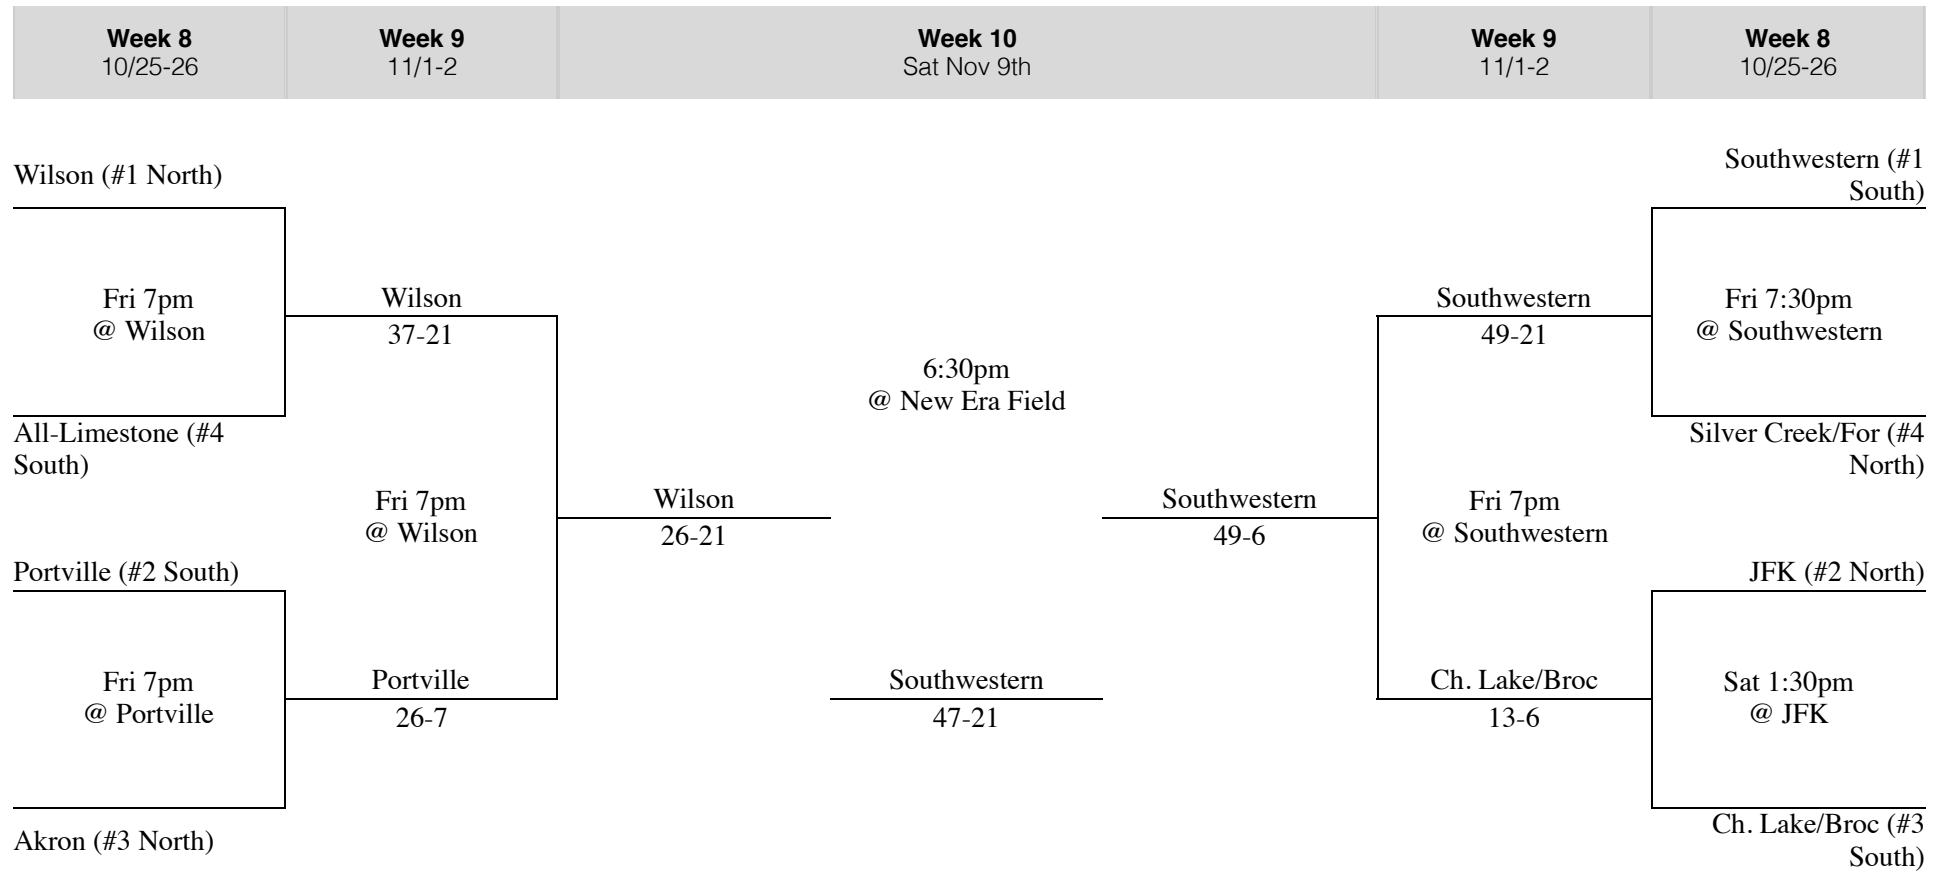

Week 9
Wed Oct 30th

Week 8
10/23-24

Depew (#9)

Dunkirk (#10)

Thurs 7pm
@ Depew

6:00pm
@ Dunkirk

Wed 7pm
@ Dunkirk

Lew-Port

Dunkirk

27-23

36-26

Lew-Port (#12)

Dunkirk

Burgard (#11)

30-6

Section VI Football - Class C