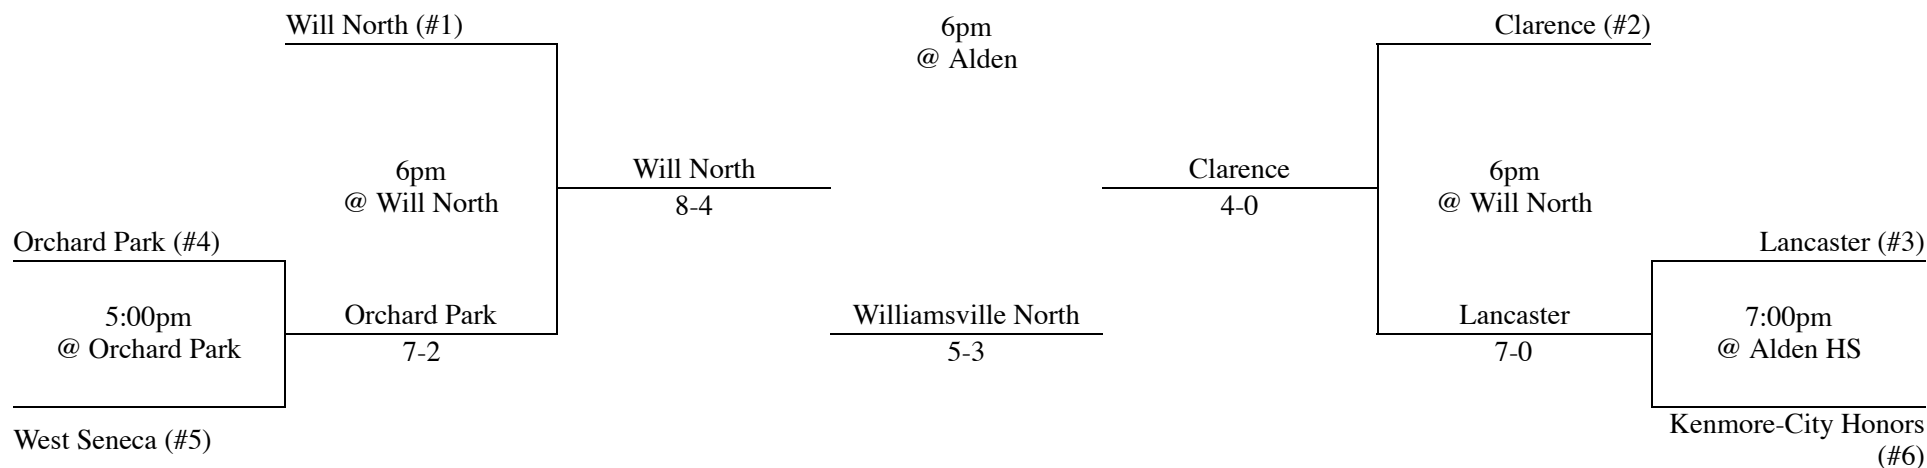

# Section VI Field Hockey Playoffs - Class A

<b>Qtrs</b> Thurs 10/24	<b>Semi</b> Wed 10/30	<b>Championship</b> Tues Nov 5	<b>Semi</b> Wed 10/30	<b>Qtrs</b> Thurs 10/24
----------------------------	--------------------------	-----------------------------------	--------------------------	----------------------------

Seed	Team	Overall	League	Rating (Power Points)
#1	Williamsville North	14-1	6-1	2.29 (16)
#2	Clarence	15-1	6-1	2.14 (15)
#3	Lancaster	11-4	4-3	1.43 (10)
#4	Orchard Park	10-6	3-4	1.00 (7)
#5	West Seneca	3-12	1-6	0.29 (2)
#6	Kenmore-City Honors	2-14	1-11	0.08 (1)

# Section VI Field Hockey Playoffs - Class B

Seed	Team	Overall	League	Rating (Power Points)
#1	Williamsville East	14-1	6-1	3.14 (22)
#2	Iroquois	11-4	7-0	2.71 (19)
#3	Amherst	9-6	6-1	2.29 (16)
#4	Williamsville South	8-7	5-2	1.86 (13)
#5	Pioneer	9-6	4-3	1.43 (10)
#6	Starpoint	4-11	2-5	0.71 (5)
#7	Hamburg	4-11-1	1-6	0.57 (4)
#8	Sweet Home	3-12	1-6	0.43 (3)
#9	East Aurora	0-15	0-7	0.00 (0)

# Section VI Field Hockey - Class C