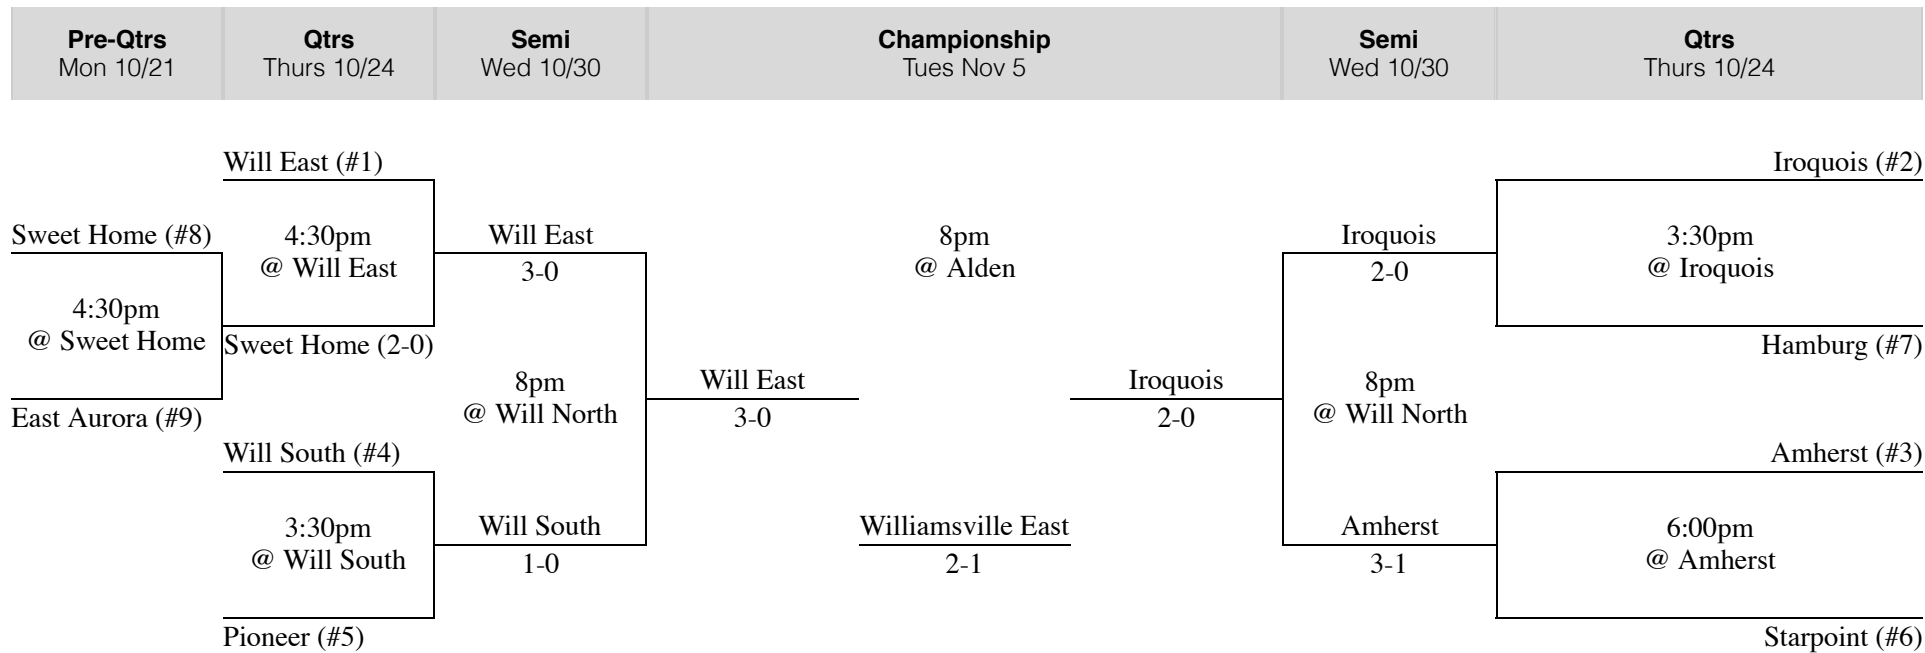

# Section VI Field Hockey Playoffs - Class A

<b>Qtrs</b> Thurs 10/24	<b>Semi</b> Wed 10/30	<b>Championship</b> Tues Nov 5	<b>Semi</b> Wed 10/30	<b>Qtrs</b> Thurs 10/24
----------------------------	--------------------------	-----------------------------------	--------------------------	----------------------------

Seed	Team	Overall	League	Rating (Power Points)
#1	Williamsville North	14-1	6-1	2.29 (16)
#2	Clarence	15-1	6-1	2.14 (15)
#3	Lancaster	11-4	4-3	1.43 (10)
#4	Orchard Park	10-6	3-4	1.00 (7)
#5	West Seneca	3-12	1-6	0.29 (2)
#6	Kenmore-City Honors	2-14	1-11	0.08 (1)

# Section VI Field Hockey Playoffs - Class B

Seed	Team	Overall	League	Rating (Power Points)
#1	Williamsville East	14-1	6-1	3.14 (22)
#2	Iroquois	11-4	7-0	2.71 (19)
#3	Amherst	9-6	6-1	2.29 (16)
#4	Williamsville South	8-7	5-2	1.86 (13)
#5	Pioneer	9-6	4-3	1.43 (10)
#6	Starpoint	4-11	2-5	0.71 (5)
#7	Hamburg	4-11-1	1-6	0.57 (4)
#8	Sweet Home	3-12	1-6	0.43 (3)
#9	East Aurora	0-15	0-7	0.00 (0)