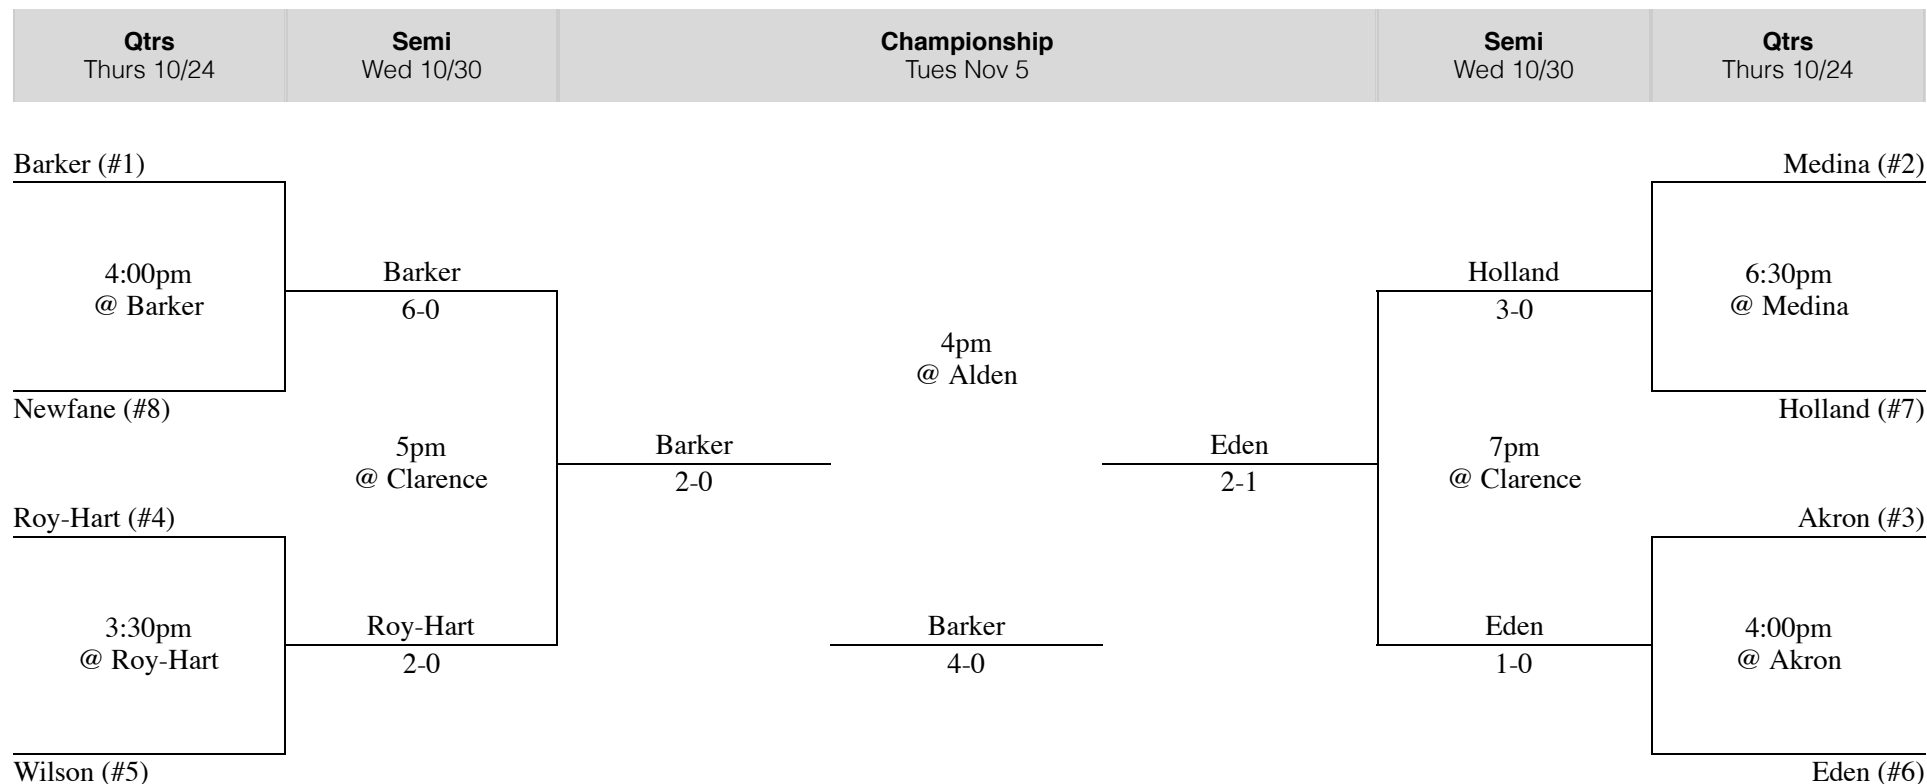

Section VI Field Hockey - Class C

Seed Team Overall League Rating (Power Points)

Seed	Team	Overall	League	Rating (Power Points)
#1	Barker	13-3	12-0	3.33 (40)
#2	Medina	11-3-1	8-3-1	2.46 (29.5)
#3	Akron	7-4-2	7-4-1	2.21 (26.5)
#4	Roy-Hart	9-4-2	6-4-2	2.08 (25)
#5	Wilson	5-7-3	4-6-2	1.58 (19)
#6	Eden	5-10	2-5	1.14 (8)
#7	Holland	2-12-1	2-5	1.00 (7)
#8	Newfane	1-11	1-11	0.42 (5)