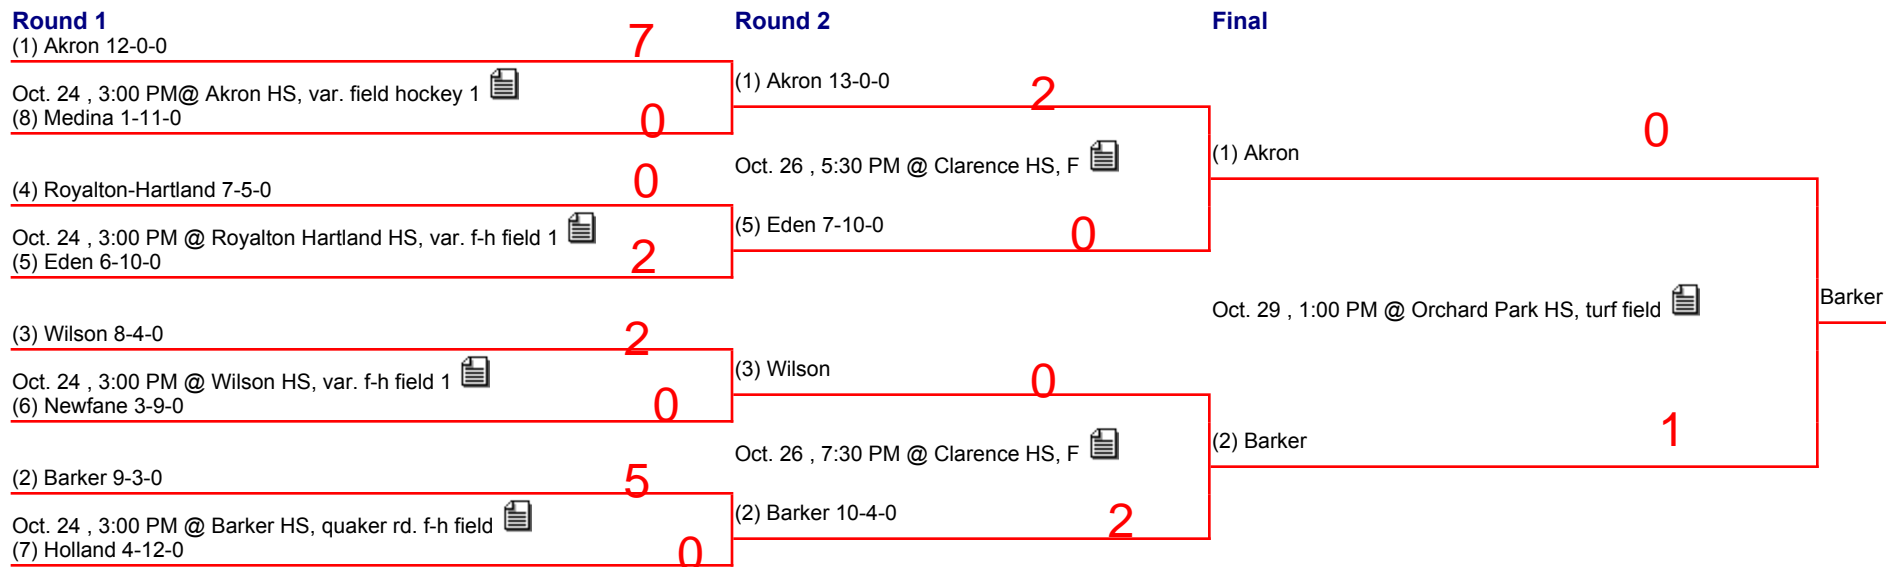

2016 Section 6 Girls Varsity Field Hockey Class C Sectional Bracket