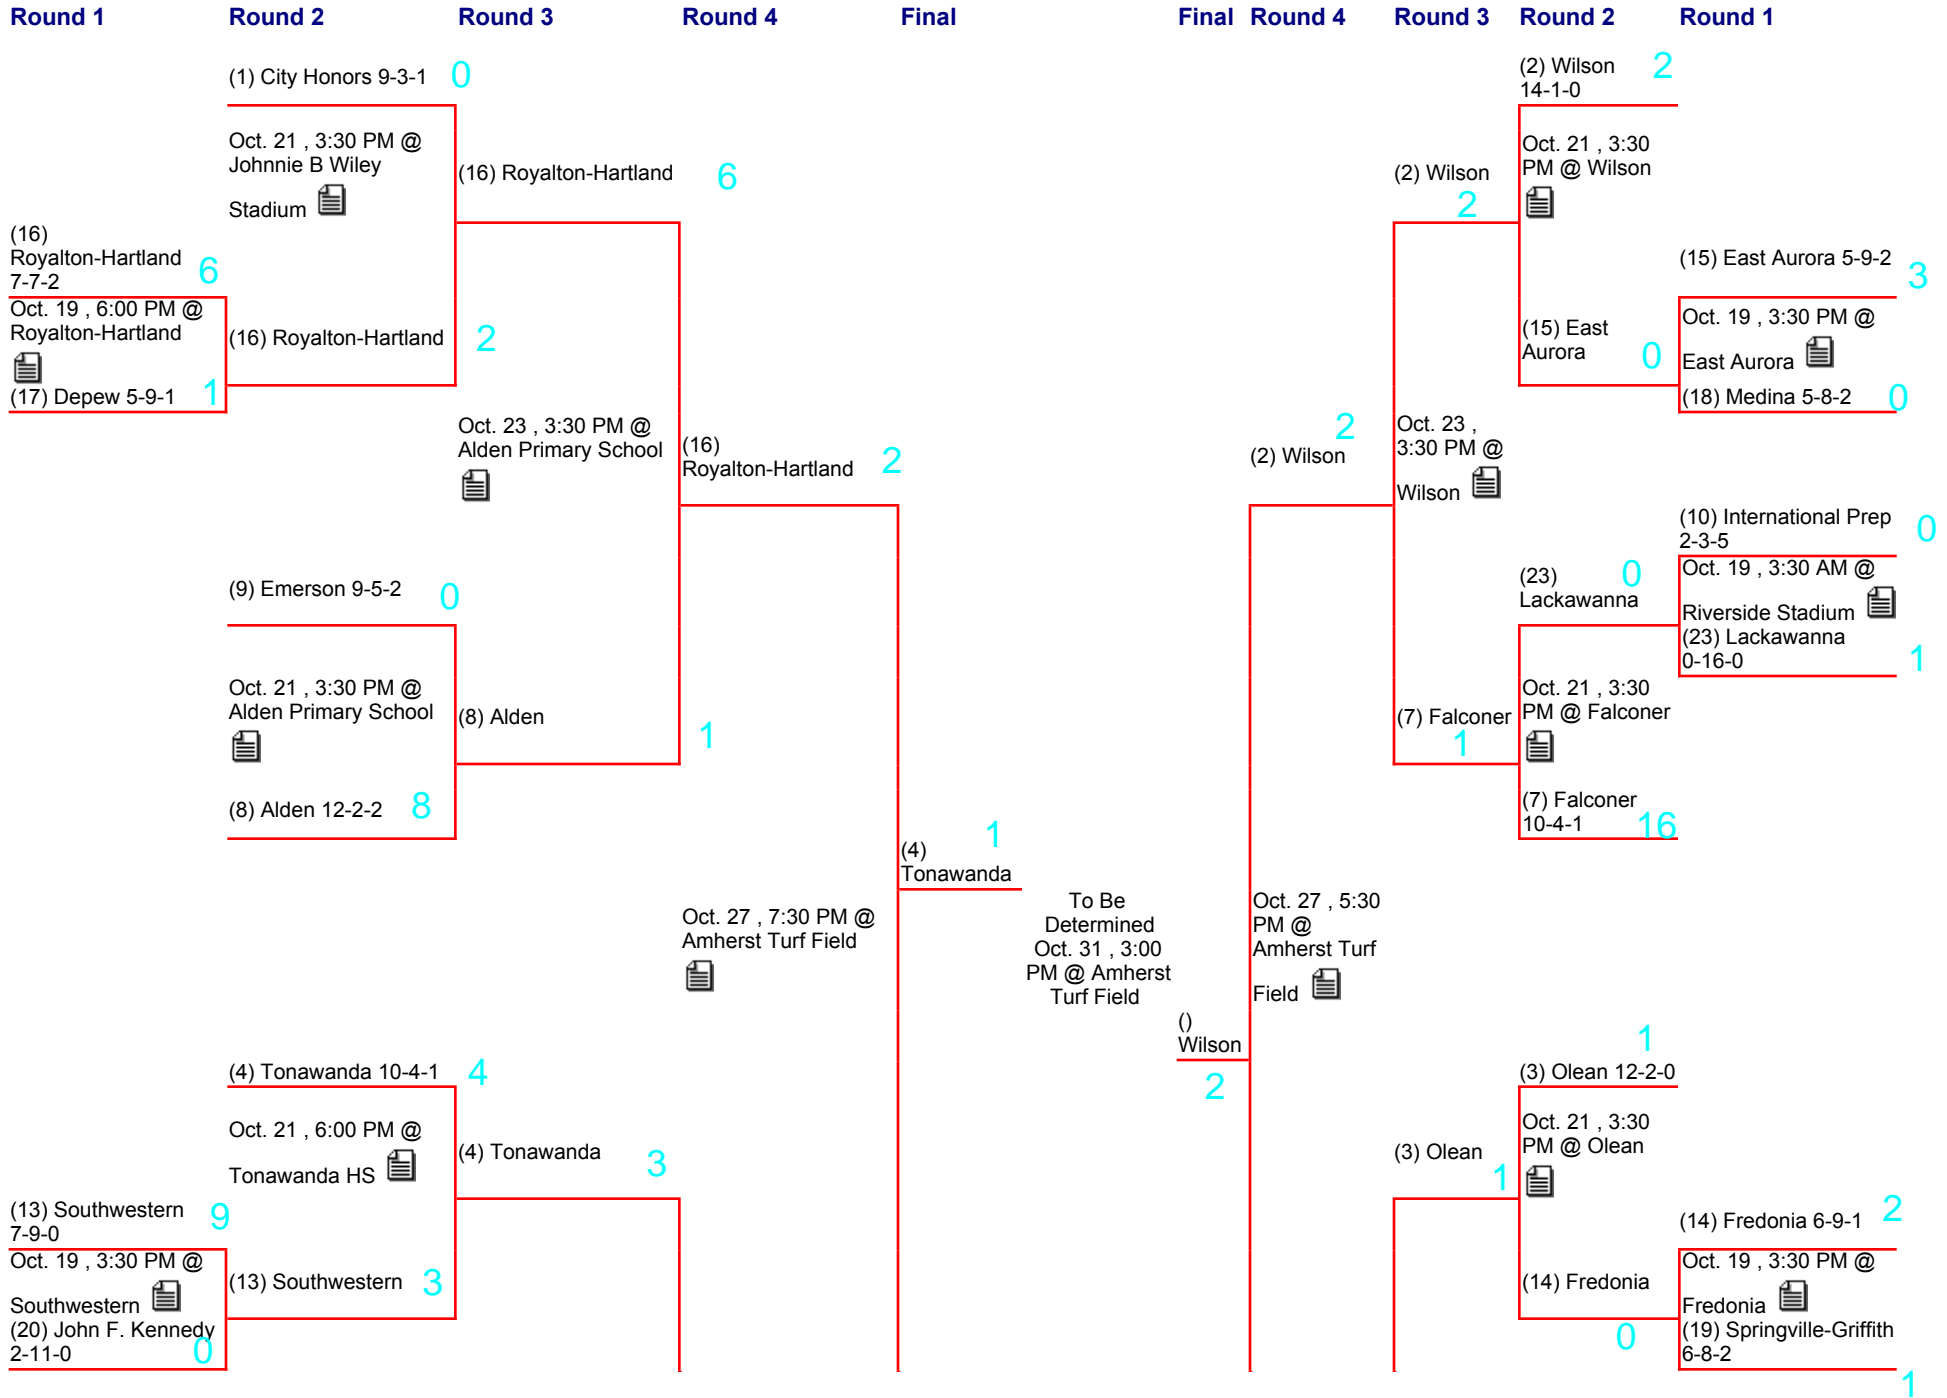

2015 Section 6 Girls Varsity Soccer - Class B Sectional Bracket

(12) Albion 8-8-0
Oct. 19 , 6:00 PM @
Albion
(21) School of Applied
Technology 1-13-0

(12) Albion

Oct. 21 , 3:30 PM @
Newfane

(5) Newfane 12-3-0

Oct. 23 , 3:30 PM @
Tonawanda HS

(4) Tonawanda

(3) Olean

Oct. 23 ,
3:30 PM @
Olean

(11) Eden

Oct. 21 , 3:30
PM @ Akron

(6) Akron 5-2-2

(11) Eden 7-9-0
Oct. 19 , 3:30 PM @
Eden
(22) Dunkirk 0-12-1