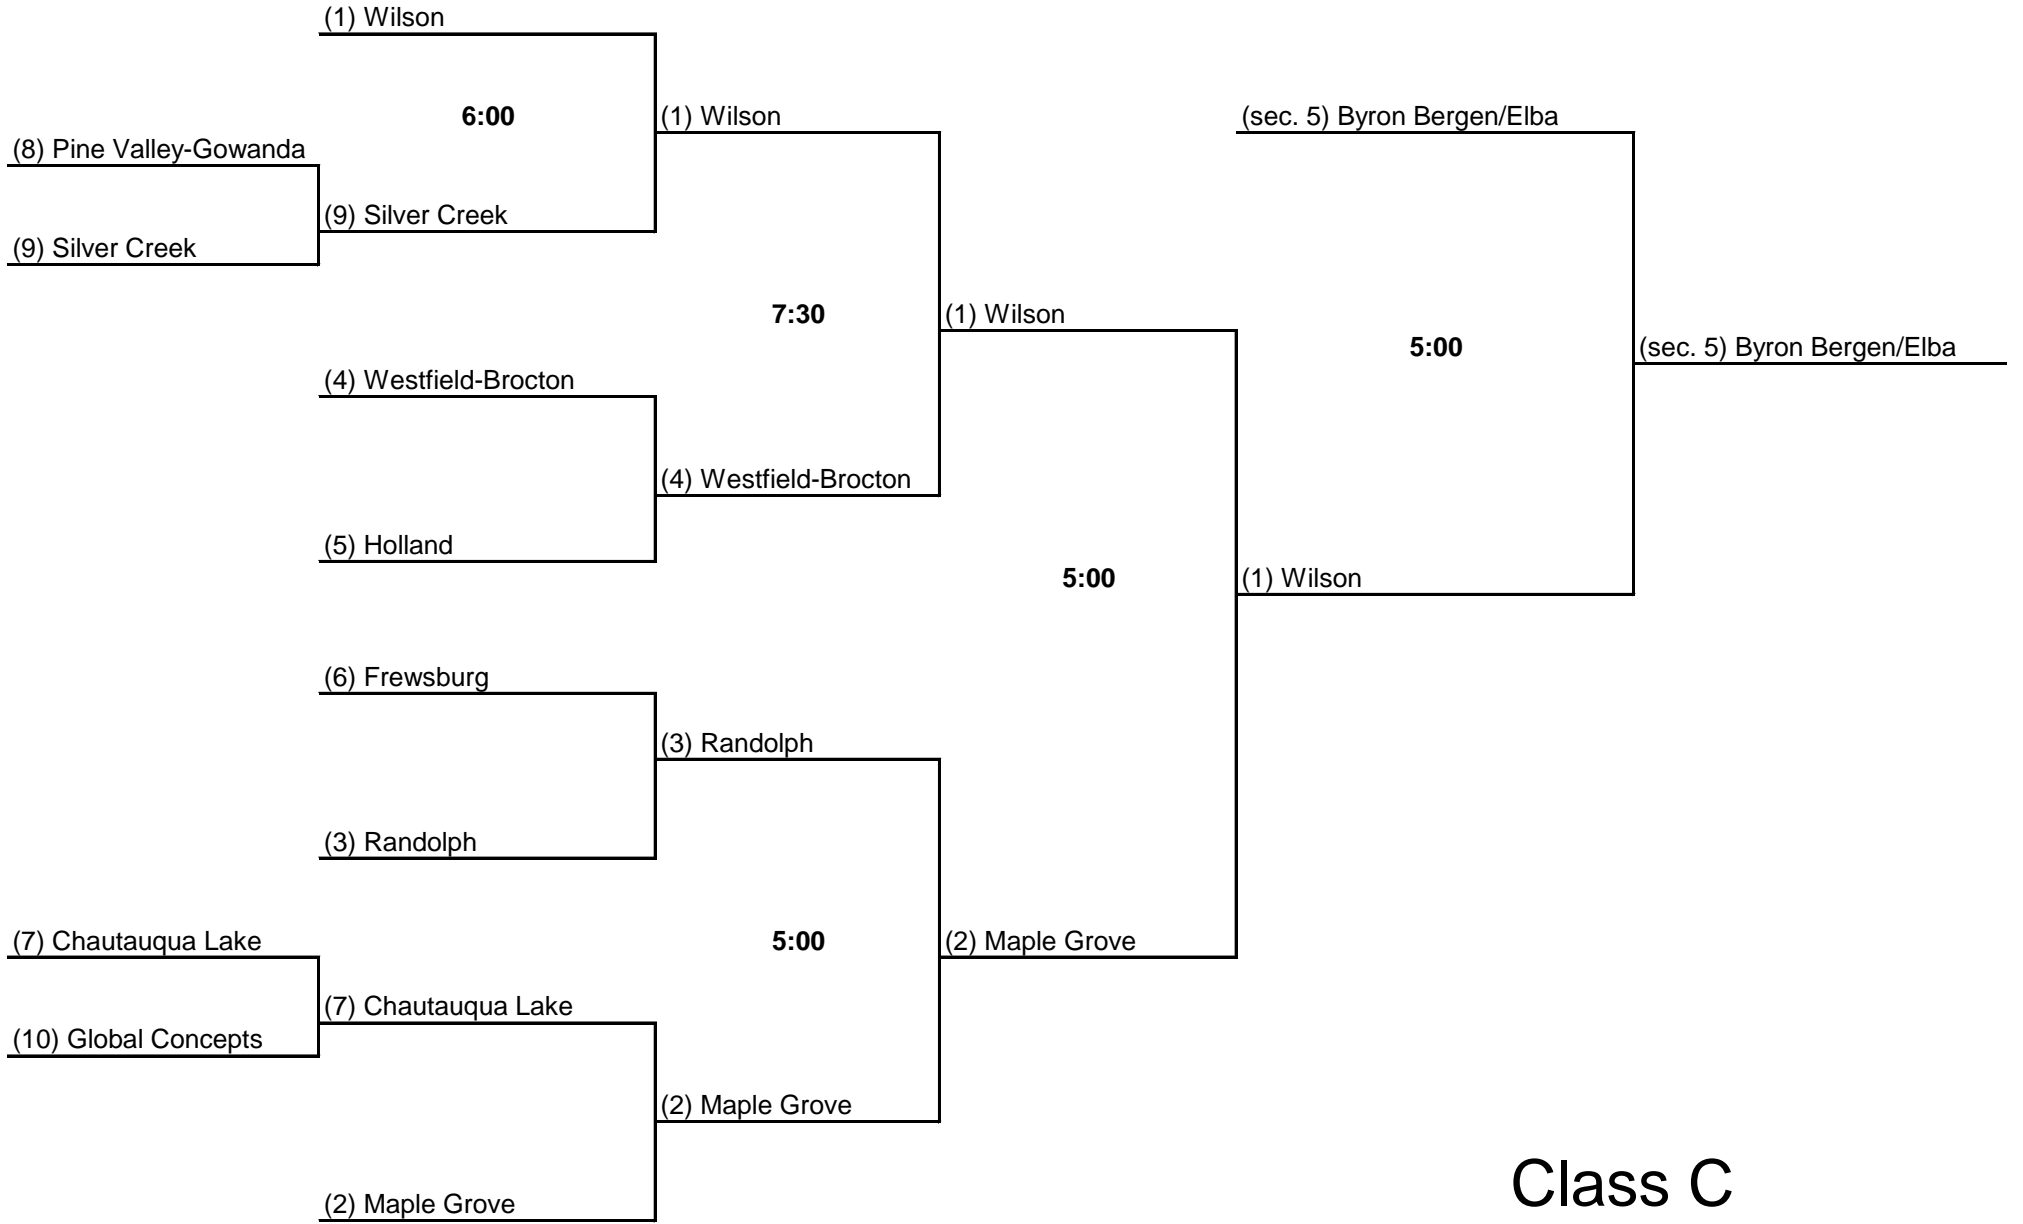

Tuesday 10/17
@ Higher Seed

Thursday 10/19
@ Higher Seed

Wednesday 10/25
5:00 and 7:30
Eden

Monday 10/30
5:00
West Seneca West

Friday 11/3
5:00
West Seneca West
Far West Regional

Class C