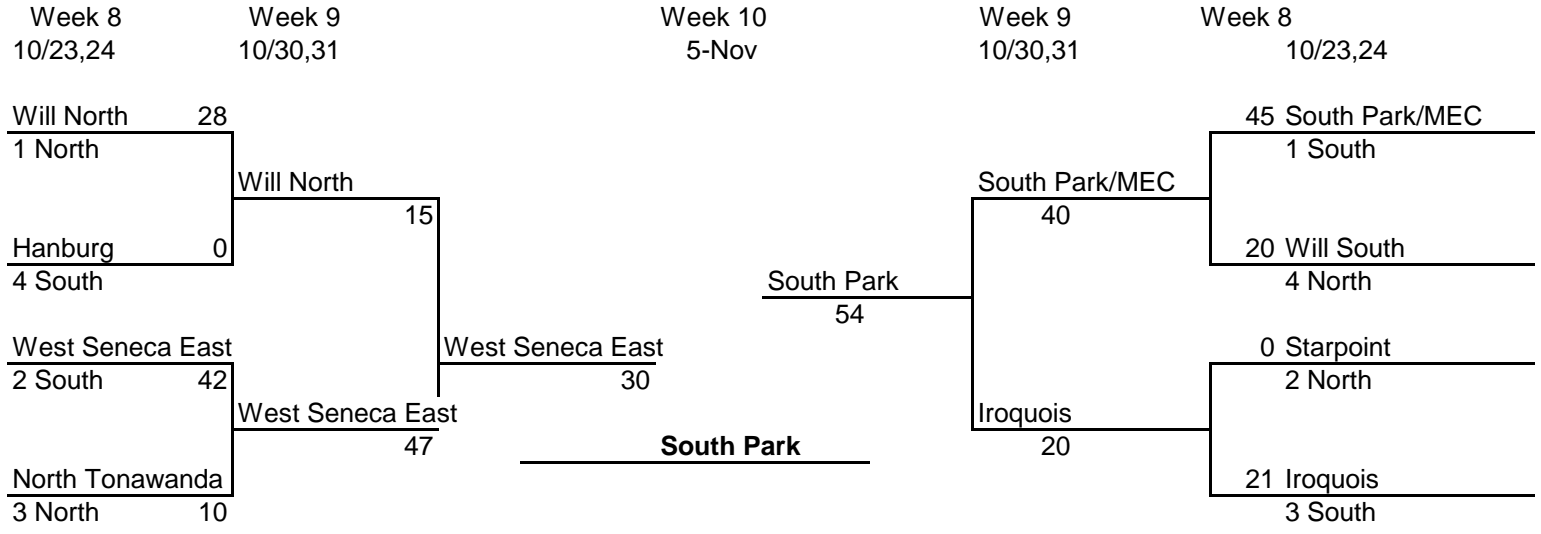

**SECTION VI PLAY-OFF CLASS AA**

\* Highest seed is home team in weeks 8 & 9

**CHUCK FUNKE CLASSIC BRACKET**

\*Highest Seed is home team

**SECTION VI PLAY-OFFS CLASS A**

\* Highest seed is home team in weeks 8 & 9

**CHUCK FUNKE CLASSIC BRACKET**

\*Highest Seed is home team

**SECTION VI PLAY-OFFS "B"**

\* Highest seed is home team in weeks 8 & 9

**CHUCK FUNKE MEMORIAL CLASSICS**

\*Highest seed is home team

### SECTION VI PLAY-OFFS CLASS C

\* Highest seed is home team in weeks 8 & 9