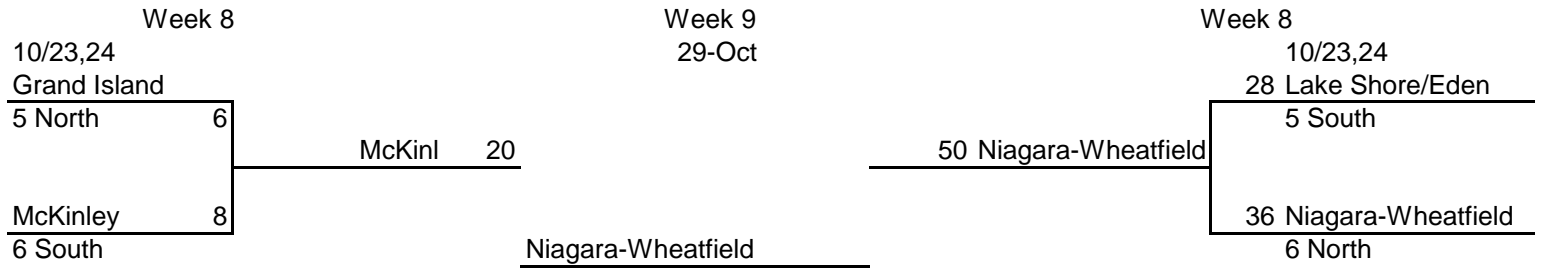

**SECTION VI PLAY-OFF CLASS AA**

\* Highest seed is home team in weeks 8 & 9

**CHUCK FUNKE CLASSIC BRACKET**

\*Highest Seed is home team

**SECTION VI PLAY-OFFS CLASS A**

\* Highest seed is home team in weeks 8 & 9

**CHUCK FUNKE CLASSIC BRACKET**

\*Highest Seed is home team

**SECTION VI PLAY-OFFS "B"**

\* Highest seed is home team in weeks 8 & 9

**CHUCK FUNKE MEMORIAL CLASSICS**

\*Highest seed is home team

### SECTION VI PLAY-OFFS CLASS C

\* Highest seed is home team in weeks 8 & 9