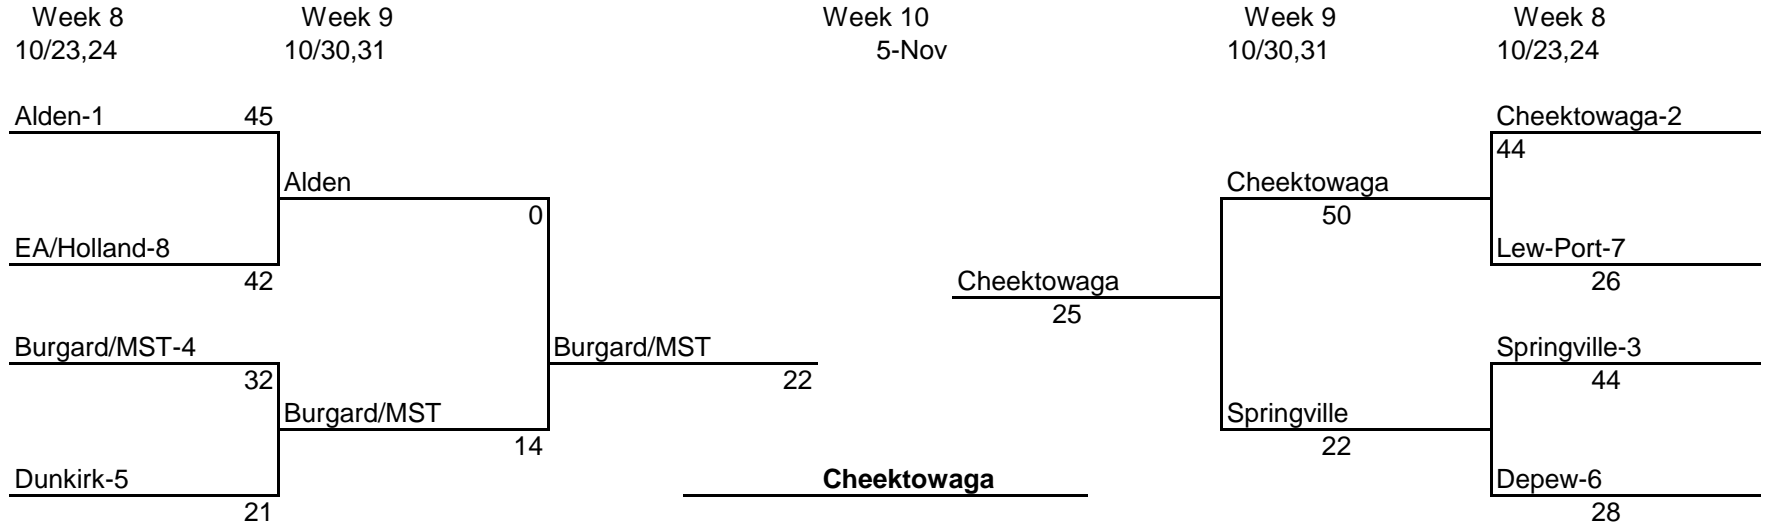

**SECTION VI PLAY-OFF CLASS AA**

\* Highest seed is home team in weeks 8 & 9

**CHUCK FUNKE CLASSIC BRACKET**

\*Highest Seed is home team

**SECTION VI PLAY-OFFS CLASS A**

\* Highest seed is home team in weeks 8 & 9

**CHUCK FUNKE CLASSIC BRACKET**

\*Highest Seed is home team

**SECTION VI PLAY-OFFS "B"**

\* Highest seed is home team in weeks 8 & 9

**CHUCK FUNKE MEMORIAL CLASSICS**

\*Highest seed is home team