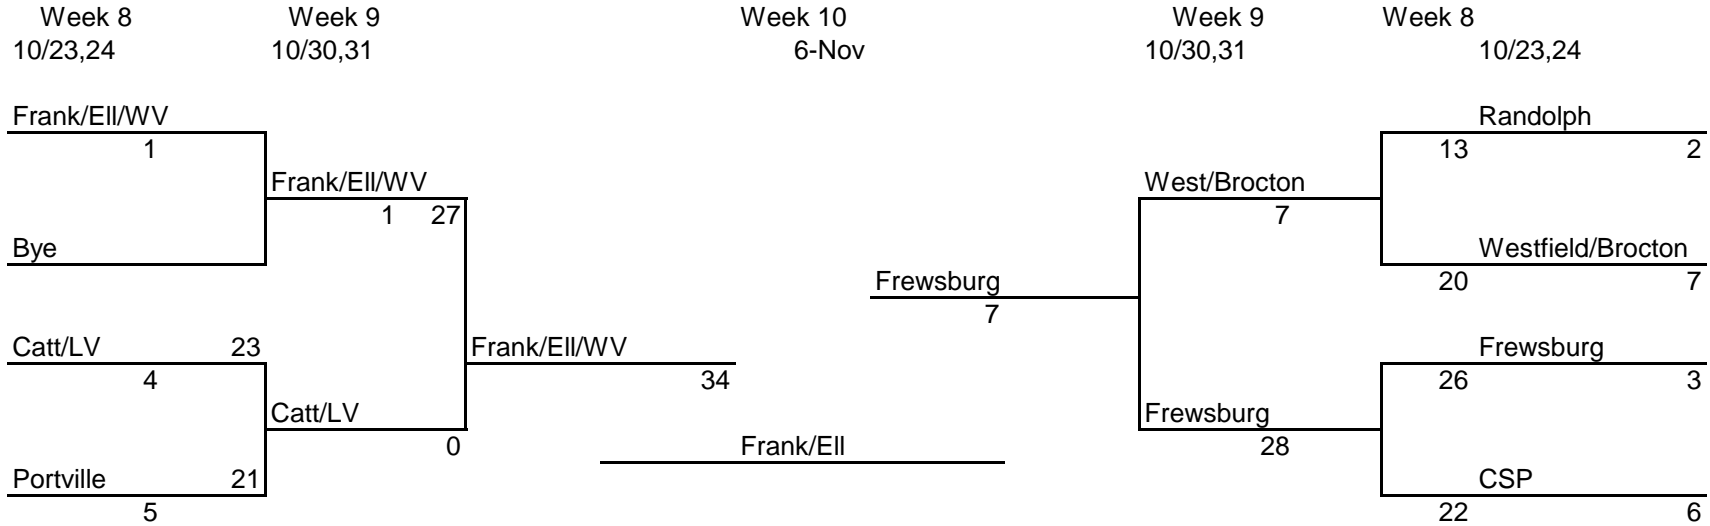

**CHUCK FUNKE CLASSIC BRACKET**

\*Highest Seed is home team

**SECTION VI PLAY-OFFS "B"**

\* Highest seed is home team in weeks 8 & 9

**CHUCK FUNKE MEMORIAL CLASSICS**

\*Highest seed is home team

### SECTION VI PLAY-OFFS CLASS C

\* Highest seed is home team in weeks 8 & 9

### CHUCK FUNKE CLASSIC BRACKET

\*Highest Seed is home team

**SECTION 'VI PLAY-OFFS "D"**

\* Highest seed is home team in weeks 8 & 9

**CHUCK FUNKE CLASSIC BRACKET**

\*Highest Seed is hom team until RWS.