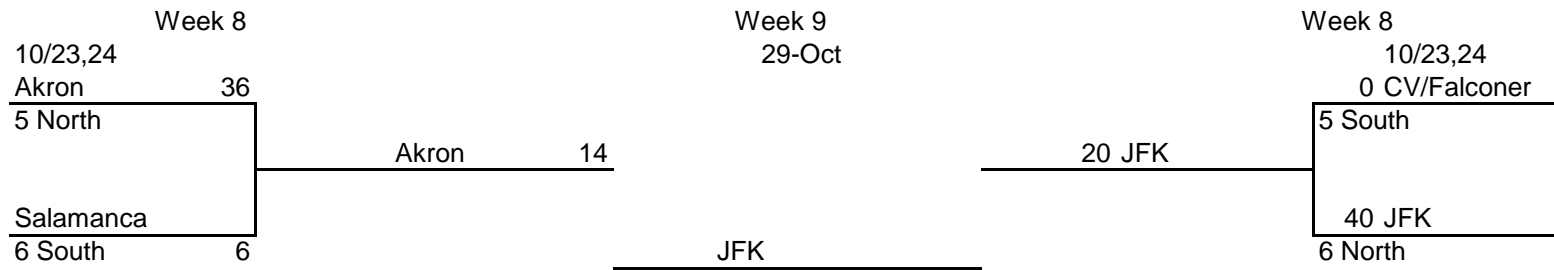

**SECTION VI PLAY-OFF CLASS AA**

\* Highest seed is home team in weeks 8 & 9

**CHUCK FUNKE CLASSIC BRACKET**

\*Highest Seed is home team

**SECTION VI PLAY-OFFS CLASS A**

\* Highest seed is home team in weeks 8 & 9

**CHUCK FUNKE CLASSIC BRACKET**

\*Highest Seed is home team

**SECTION VI PLAY-OFFS "B"**

\* Highest seed is home team in weeks 8 & 9

**CHUCK FUNKE MEMORIAL CLASSICS**

\*Highest seed is home team

### SECTION VI PLAY-OFFS CLASS C

\* Highest seed is home team in weeks 8 & 9

### CHUCK FUNKE CLASSIC BRACKET

\*Highest Seed is home team

**SECTION 'VI PLAY-OFFS "D"**

\* Highest seed is home team in weeks 8 & 9

**CHUCK FUNKE CLASSIC BRACKET**

\*Highest Seed is hom team until RWS.