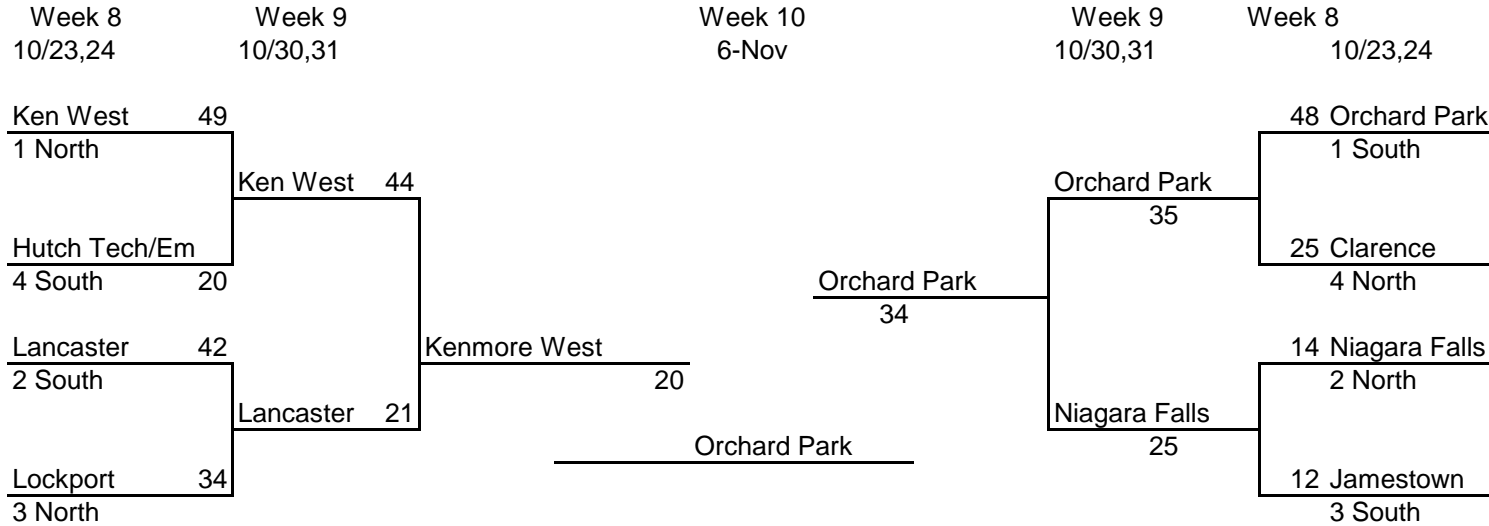

**SECTION VI PLAY-OFF CLASS AA**

\* Highest seed is home team in weeks 8 & 9

**CHUCK FUNKE CLASSIC BRACKET**

\*Highest Seed is home team

**SECTION VI PLAY-OFFS CLASS A**

\* Highest seed is home team in weeks 8 & 9

**CHUCK FUNKE CLASSIC BRACKET**

\*Highest Seed is home team

**SECTION VI PLAY-OFFS "B"**

\* Highest seed is home team in weeks 8 & 9

**CHUCK FUNKE MEMORIAL CLASSICS**

\*Highest seed is home team

### SECTION VI PLAY-OFFS CLASS C

\* Highest seed is home team in weeks 8 & 9