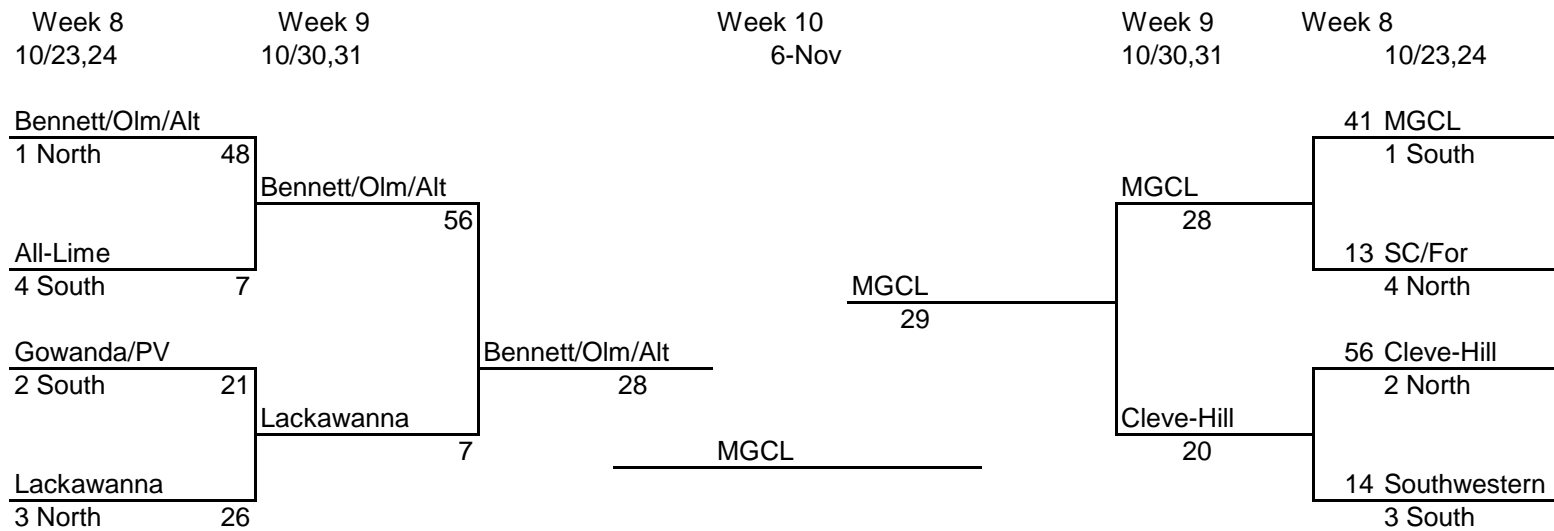

**SECTION VI PLAY-OFF CLASS AA**

\* Highest seed is home team in weeks 8 & 9

**CHUCK FUNKE CLASSIC BRACKET**

\*Highest Seed is home team

**SECTION VI PLAY-OFFS CLASS A**

\* Highest seed is home team in weeks 8 & 9

**CHUCK FUNKE CLASSIC BRACKET**

\*Highest Seed is home team

**SECTION VI PLAY-OFFS "B"**

\* Highest seed is home team in weeks 8 & 9

**CHUCK FUNKE MEMORIAL CLASSICS**

\*Highest seed is home team

### SECTION VI PLAY-OFFS CLASS C

\* Highest seed is home team in weeks 8 & 9

### CHUCK FUNKE CLASSIC BRACKET

\*Highest Seed is home team

**SECTION 'VI PLAY-OFFS "D"**

\* Highest seed is home team in weeks 8 & 9

**CHUCK FUNKE CLASSIC BRACKET**

\*Highest Seed is hom team until RWS.