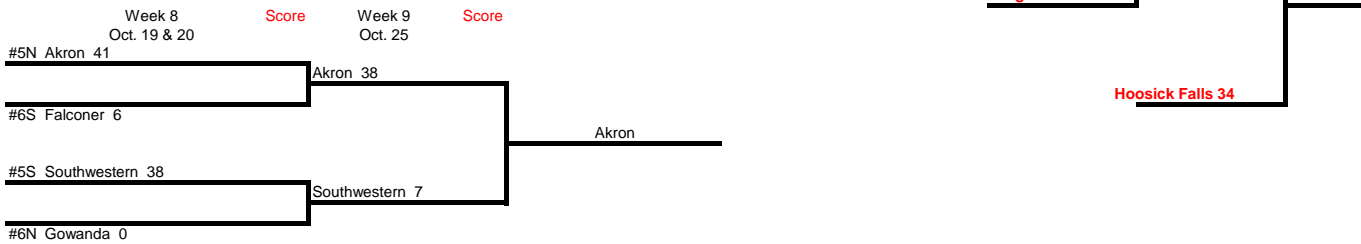

Section VI Federation Class AA Play-off Bracket

Class AA Chuck Funke Memorial Classic Game

Section VI Federation Class A Play-off Bracket

Seed#	Division	School
N1	North	Sweet Home
N2	North	McKinley
N3	North	Grand Island
N4	North	Starpoint
N5	North	Williamsville North
N6	North	Kenmore East
N7	North	N. Tonawanda
N8	North	N. Wheatfield
S1	South	West Seneca East
S2	South	Iroquois
S3	South	Williamsville South
S4	South	Williamsville East
S5	South	South Park
S6	South	Hamburg
S7	South	Bennett
S8	South	Lake Shore

Section VI Federation Class A Play-off Bracket

Class A Chuck Funke Memorial Classic Game

Burnt Hills 40

Section VI Federation Class B Play-off Bracket

Seed#	Division	School
1	East	Alden
2	West	Cheektowaga
3	South	Eden
4	West	Burgard
5	East	Depew
6	South	Springville
7	West	Lewiston Porter
8	South	Pioneer
9	East	Medina/ Lyndonville
10	East	East (Buffalo)
11	West	Maryvale
12	South	Dunkirk
	East	Albion
	East	Newfane
	East	Barker/ Roy-Hart
	West	Lackawanna
	West	Tonawanda
	West	Amherst
	South	Olean
	South	East Aurora

Section VI Federation Class B Play-off Bracket

Class B Chuck Funke Memorial Classic Game

Glens Falls 12

Section VI Federation Class C Play-off Bracket

Seed#	Division	School
N1	JFK	N1 North
N2	Wilson	N2 North
N3	Fredonia	N3 North
N4	Cleveland Hill	N4 North
N5	Akron	N5 North
N6	Gowanda	N6 North
S1	Salamanca	S1 South
S2	All/Lime	S2 South
S3	Westfield/Brocton	S3 South
S4	Cassadaga Valley	S4 South
S5	Southwestern	S5 South
S6	Falconer	S6 South

Section VI Federation Class C Play-off Bracket

Class C Chuck Funke Memorial Classic Game

Section VI Federation Class D Play-off Bracket

Seed#	Division	School
1	1	Maple Grove
2	2	Randolph
3	3	Silver Creek
4	4	Chautauqua Lake
5	5	Portville
6	6	Frewsburg
7	7	Catt/LV
8	8	Int. Prep