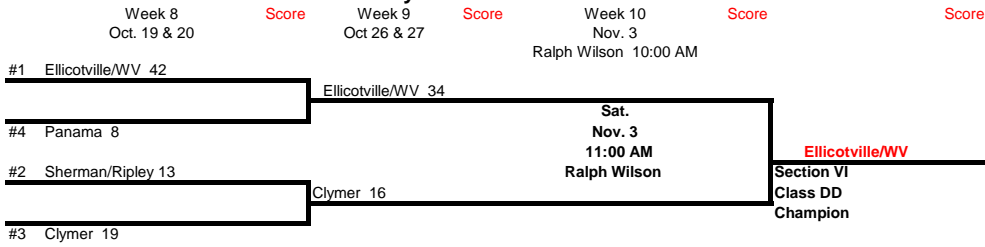

Section VI Federation Class A Play-off Bracket

Class A Chuck Funke Memorial Classic Game

Burnt Hills 40

Section VI Federation Class B Play-off Bracket

Seed#	Division	School
1	East	Alden
2	West	Cheektowaga
3	South	Eden
4	West	Burgard
5	East	Depew
6	South	Springville
7	West	Lewiston Porter
8	South	Pioneer
9	East	Medina/ Lyndonville
10	East	East (Buffalo)
11	West	Maryvale
12	South	Dunkirk
	East	Albion
	East	Newfane
	East	Barker/ Roy-Hart
	West	Lackawanna
	West	Tonawanda
	West	Amherst
	South	Olean
	South	East Aurora

Section VI Federation Class C Play-off Bracket

Class C Chuck Funke Memorial Classic Game

Section VI Federation Class D Play-off Bracket

Seed#	Division	School
1	1	Maple Grove
2	2	Randolph
3	3	Silver Creek
4	4	Chautauqua Lake
5	5	Portville
6	6	Frewsburg
7	7	Catt/LV
8	8	Int. Prep

Section VI Federation Class D Play-off Bracket

Class D Chuck Funke Memorial Classic Game

Section VI Federation Class DD Play-off Bracket

Seed#	Division	School
1	Ellicottville/ West Valley	
2	Sherman/Ripley	
3	Clymer	
4	Panama	
5	Franklinville	
6	Pine Valley	
7	Forrestville	

Section VI Federation Class DD Play-off Bracket

Class DD Chuck Funke Memorial Classic Game

Section VI Match-Up Score Week 9

Clarence 48	
Kenmore West 0	
Niagara Falls 49	
Hutch Tech 36	
Iroquois 35	
Bennett 16	
South Park 28	
Hamburg 8	
North Tonawanda 33	
Lake Shore 6	
Starpoint 42	
McKinley 48 (2OT)	
Tonawanda 41	
Newfane 14	
All-Limestone 0	
Salamanca 21	
Dunkirk 46	
Amherst 6	
Barker/RH 42	
Lackawanna 25	
Pioneer 12	
Burgard 6	