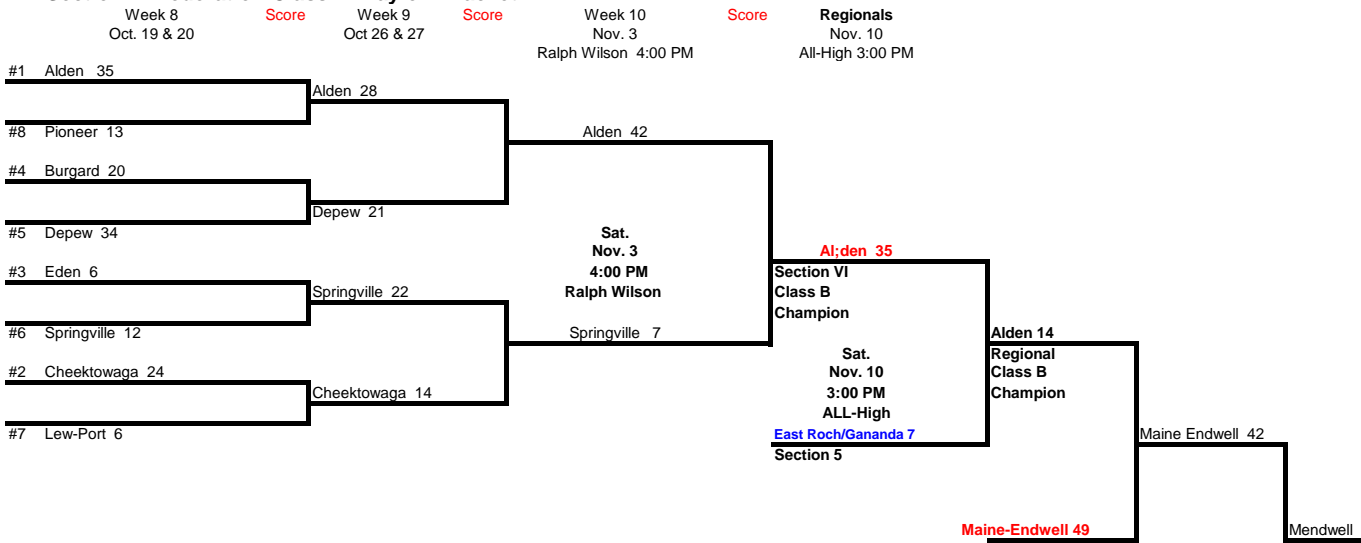

Section VI Federation Class AA Play-off Bracket

Class AA Chuck Funke Memorial Classic Game

Section VI Federation Class A Play-off Bracket

Seed#	Division	School
N1	North	Sweet Home
N2	North	McKinley
N3	North	Grand Island
N4	North	Starpoint
N5	North	Williamsville North
N6	North	Kenmore East
N7	North	N. Tonawanda
N8	North	N. Wheatfield
S1	South	West Seneca East
S2	South	Iroquois
S3	South	Williamsville South
S4	South	Williamsville East
S5	South	South Park
S6	South	Hamburg
S7	South	Bennett
S8	South	Lake Shore

Section VI Federation Class A Play-off Bracket

Class A Chuck Funke Memorial Classic Game

Burnt Hills 40

Section VI Federation Class B Play-off Bracket

Seed#	Division	School
1	East	Alden
2	West	Cheektowaga
3	South	Eden
4	West	Burgard
5	East	Depew
6	South	Springville
7	West	Lewiston Porter
8	South	Pioneer
9	East	Medina/ Lyndonville
10	East	East (Buffalo)
11	West	Maryvale
12	South	Dunkirk
	East	Albion
	East	Newfane
	East	Barker/ Roy-Hart
	West	Lackawanna
	West	Tonawanda
	West	Amherst
	South	Olean
	South	East Aurora

Section VI Federation Class B Play-off Bracket

Class B Chuck Funke Memorial Classic Game

Glens Falls 12

Section VI Federation Class C Play-off Bracket

Seed#	Division	School
N1	JFK	N1 North
N2	Wilson	N2 North
N3	Fredonia	N3 North
N4	Cleveland Hill	N4 North
N5	Akron	N5 North
N6	Gowanda	N6 North
S1	Salamanca	S1 South
S2	All/Lime	S2 South
S3	Westfield/Brocton	S3 South
S4	Cassadaga Valley	S4 South
S5	Southwestern	S5 South
S6	Falconer	S6 South