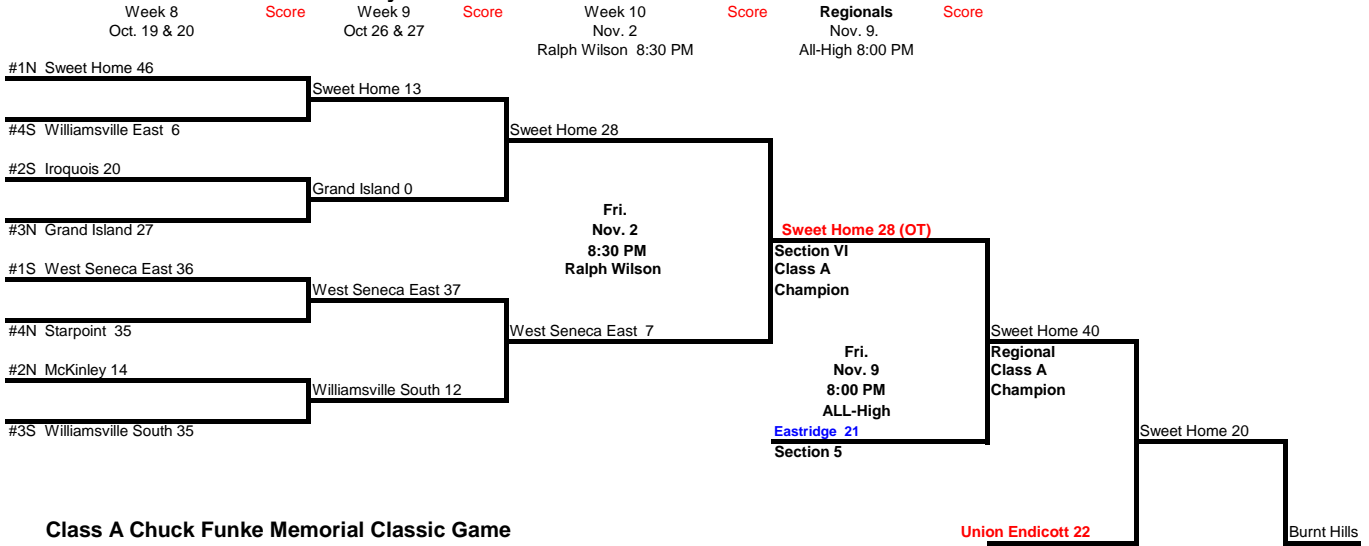

Section VI Federation Class AA Play-off Bracket

Seed#	Division	School
N1 Lockport	N1 North	Lockport
N2 Niagara Falls	N2 North	Niagara Falls
N3 Kenmore West	N3 North	Kenmore West
N4 Hutch-Tech/Emerson/DaVinci	N4 North	Hutch-Tech/Emerson/DaVinci
N5 Riverside	N5 North	Riverside
S1 Jamestown	S1 South	Jamestown
S2 Orchard Park	S2 South	Orchard Park
S3 Frontier	S3 South	Frontier
S4 Clarence	S4 South	Clarence
S5 West Seneca West	S5 South	West Seneca West
S6 Lancaster	S6 South	Lancaster

Section VI Federation Class AA Play-off Bracket

Class AA Chuck Funke Memorial Classic Game

Section VI Federation Class A Play-off Bracket

Seed#	Division	School
N1	North	Sweet Home
N2	North	McKinley
N3	North	Grand Island
N4	North	Starpoint
N5	North	Williamsville North
N6	North	Kenmore East
N7	North	N. Tonawanda
N8	North	N. Wheatfield
S1	South	West Seneca East
S2	South	Iroquois
S3	South	Williamsville South
S4	South	Williamsville East
S5	South	South Park
S6	South	Hamburg
S7	South	Bennett
S8	South	Lake Shore

Section VI Federation Class A Play-off Bracket

Class A Chuck Funke Memorial Classic Game

Burnt Hills 40

Section VI Federation Class B Play-off Bracket

Seed#	Division	School
1	East	Alden
2	West	Cheektowaga
3	South	Eden
4	West	Burgard
5	East	Depew
6	South	Springville
7	West	Lewiston Porter
8	South	Pioneer
9	East	Medina/ Lyndonville
10	East	East (Buffalo)
11	West	Maryvale
12	South	Dunkirk
	East	Albion
	East	Newfane
	East	Barker/ Roy-Hart
	West	Lackawanna
	West	Tonawanda
	West	Amherst
	South	Olean
	South	East Aurora

Section VI Federation Class B Play-off Bracket

Class B Chuck Funke Memorial Classic Game

Glens Falls 12

Section VI Federation Class C Play-off Bracket

Seed#	Division	School
N1	JFK	N1 North
N2	Wilson	N2 North
N3	Fredonia	N3 North
N4	Cleveland Hill	N4 North
N5	Akron	N5 North
N6	Gowanda	N6 North
S1	Salamanca	S1 South
S2	All/Lime	S2 South
S3	Westfield/Brocton	S3 South
S4	Cassadaga Valley	S4 South
S5	Southwestern	S5 South
S6	Falconer	S6 South