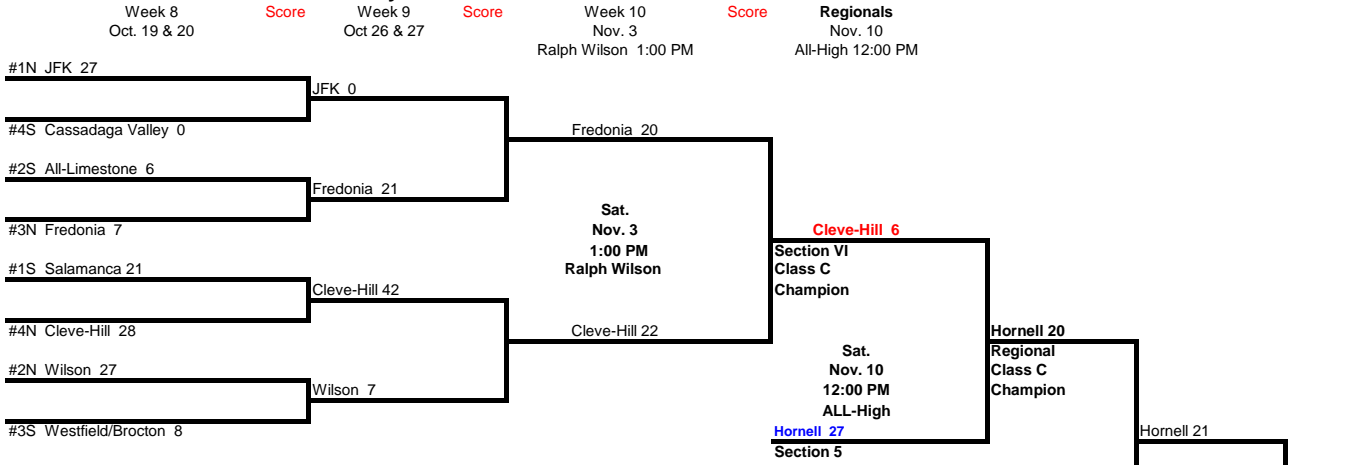

Section VI Federation Class AA Play-off Bracket

Class AA Chuck Funke Memorial Classic Game

Section VI Federation Class A Play-off Bracket

Seed#	Division	School
N1	North	Sweet Home
N2	North	McKinley
N3	North	Grand Island
N4	North	Starpoint
N5	North	Williamsville North
N6	North	Kenmore East
N7	North	N. Tonawanda
N8	North	N. Wheatfield
S1	South	West Seneca East
S2	South	Iroquois
S3	South	Williamsville South
S4	South	Williamsville East
S5	South	South Park
S6	South	Hamburg
S7	South	Bennett
S8	South	Lake Shore

Section VI Federation Class A Play-off Bracket

Class A Chuck Funke Memorial Classic Game

Burnt Hills 40

Section VI Federation Class B Play-off Bracket

Seed#	Division	School
1	East	Alden
2	West	Cheektowaga
3	South	Eden
4	West	Burgard
5	East	Depew
6	South	Springville
7	West	Lewiston Porter
8	South	Pioneer
9	East	Medina/ Lyndonville
10	East	East (Buffalo)
11	West	Maryvale
12	South	Dunkirk
	East	Albion
	East	Newfane
	East	Barker/ Roy-Hart
	West	Lackawanna
	West	Tonawanda
	West	Amherst
	South	Olean
	South	East Aurora

Section VI Federation Class B Play-off Bracket

Class B Chuck Funke Memorial Classic Game

Glens Falls 12

Section VI Federation Class C Play-off Bracket

Seed#	Division	School
N1	JFK	N1 North
N2	Wilson	N2 North
N3	Fredonia	N3 North
N4	Cleveland Hill	N4 North
N5	Akron	N5 North
N6	Gowanda	N6 North
S1	Salamanca	S1 South
S2	All/Lime	S2 South
S3	Westfield/Brocton	S3 South
S4	Cassadaga Valley	S4 South
S5	Southwestern	S5 South
S6	Falconer	S6 South

Section VI Federation Class C Play-off Bracket

Class C Chuck Funke Memorial Classic Game

Section VI Federation Class D Play-off Bracket

Seed#	Division	School
1	1	Maple Grove
2	2	Randolph
3	3	Silver Creek
4	4	Chautauqua Lake
5	5	Portville
6	6	Frewsburg
7	7	Catt/LV
8	8	Int. Prep