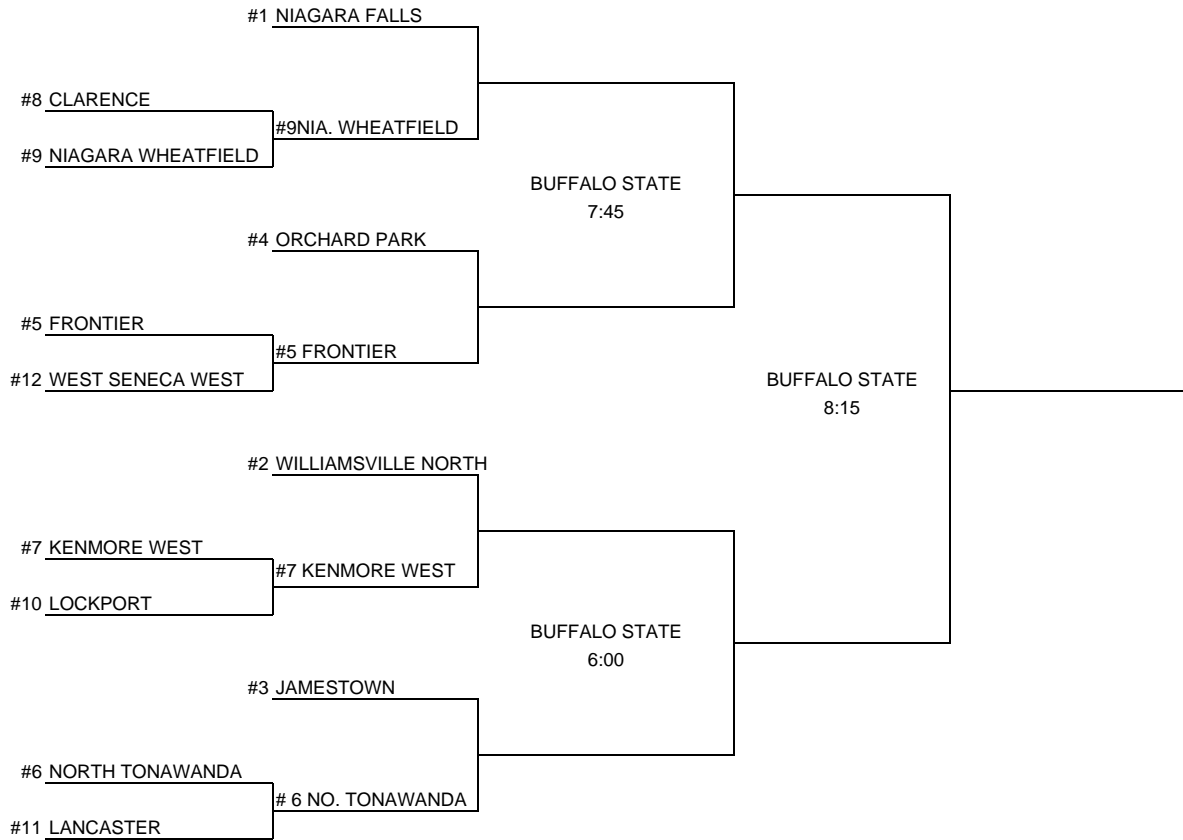

2008-2009 CLASSIFICATIONS BOYS

AND BRACKETS

BOYS

AA

CLASS AA

	SCHOOL	LEAGUE	LEAGUE RECORD		POWER POINTS	POWER RATING	OVERALL WINS	OVERALL LOSSES
			WINS	LOSSES				
#1	NIAGARA FALLS	NFL	14	0	64	4.571	20	0
#2	WILLIAMSVILLE NORTH	ECIC 1	13	1	63	4.500	19	1
#3	JAMESTOWN	ECIC 1	12	2	58	4.143	16	4
#4	ORCHARD PARK	ECIC 1	10	4	48	3.429	12	8
#5	FRONTIER	ECIC 1	9	5	43	3.071	13	7
#6	NORTH TONAWANDA	NFL	8	6	35	2.500	11	9
#7	KENMORE WEST	NFL	7	7	32	2.286	10	10
#8	CLARENCE	ECIC 1	5	9	23	1.643	8	12
#9	NIAGARA WHEATFIELD	NFL	4	10	20	1.429	7	13
#10	LOCKPORT	NFL	3	11	13	0.929	8	12
#11	LANCASTER	ECIC 1	2	12	10	0.714	6	14
#12	WEST SENECA WEST	ECIC 1	2	12	9	0.643	5	15

PRE-QTR	QUARTER	SEMI	FINAL
February 25, 2009	February 27, 2009	March 5, 2009	March 7, 2009

ROUND	DAY	DATE	TIME	SITE
PRE QTR	WEDNESDAY	February 25, 2009	7:00 PM	HIGHER SEED
QUARTER	FRIDAY	February 27, 2009	7:00 PM	HIGHER SEED
SEMI	THURSDAY	March 5, 2009	6:00 AND 7:45	BUFFALO STATE
FINAL	SATURDAY	March 7, 2009	8:15 PM	BUFFALO STATE
REGIONAL	TBA	TBA	TBA	BROCKPORT STATE
STATE SEMI	SATURDAY	March 21, 2009	12:30 PM	GLENS FALLS
STATE FINAL	SUNDAY	March 22, 2009	2:45 PM	GLENS FALLS
FEDERATION SEMI	SATURDAY	March 28, 2009	3:45 PM	GLENS FALLS
FEDERATION FINAL	SUNDAY	March 29, 2009	2:00 PM	GLENS FALLS