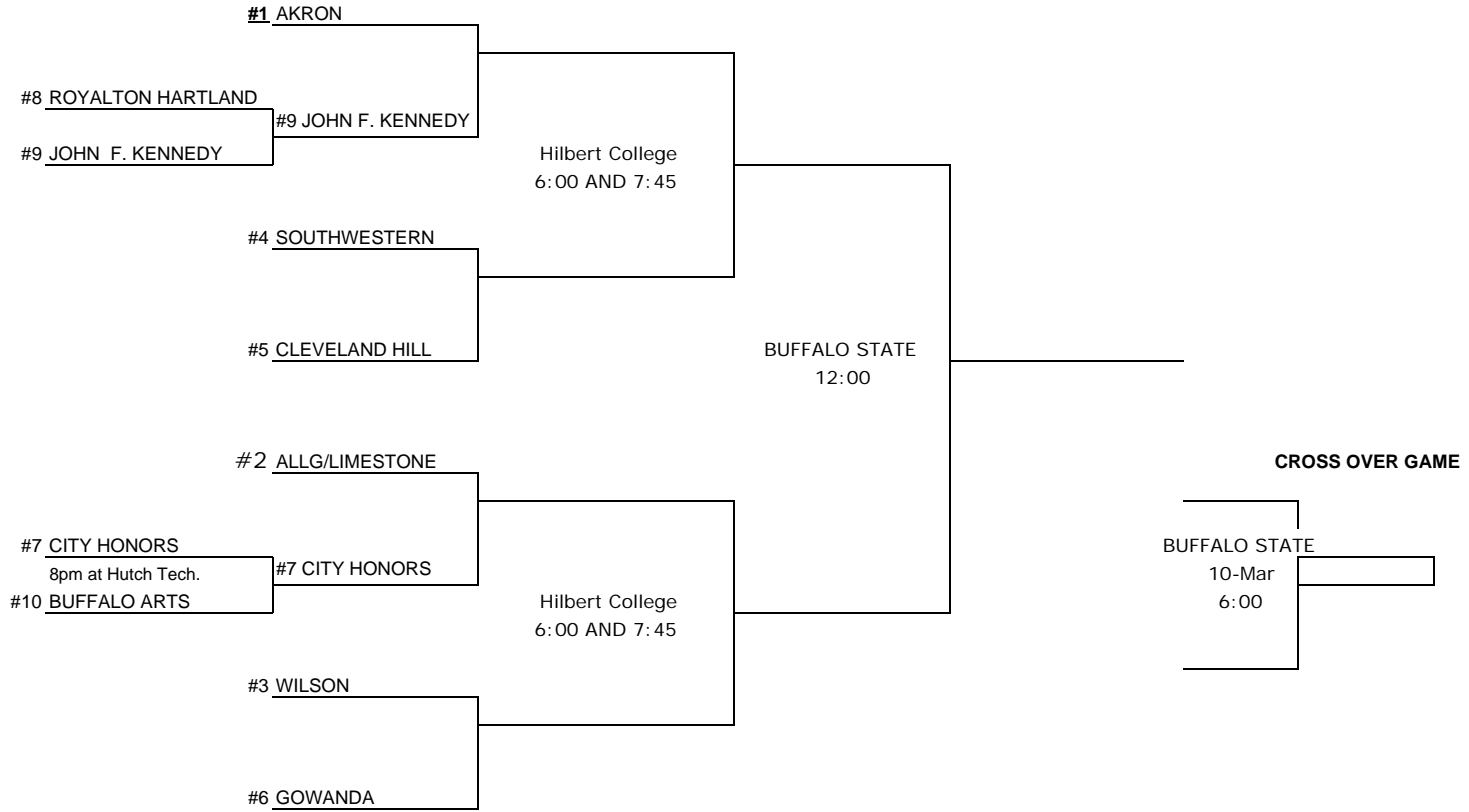

2008-2009 CLASSIFICATIONS BOY:

AND BRACKETS

B-2

CLASS B-2

	SCHOOL	LEAGUE	LEAGUE RECORD		POWER POINTS	POWER RATING	OVERALL WINS	OVERALL LOSSES
			WINS	LOSSES				
#1	AKRON	N.O.	13	1	63	4.500	17	3
#2	ALLG/LIMESTONE	CHAUT. 1	10	2	50	4.167	17	3
#3	WILSON	N.O.	10	4	48	3.429	14	6
#4	SOUTHWESTERN	CHAUT. 1	6	6	30	2.500	10	9
#5	CLEVELAND HILL	ECIC 4	6	6	29	2.417	7	10
#6	GOWANDA	CHAUT. 1	4	8	20	1.667	10	9
#7	CITY HONORS	BUFFALO	3	10	12	0.923	5	15
#8	ROYALTON HARTLAND	N.O.	2	12	8	0.571	3	17
#9	JOHN F. KENNEDY	ECIC 4	1	11	5	0.417	3	15
#10	BUFFALO ARTS	BUFFALO	0	13	0	0.000	3	16

PRE-QUARTER	QUARTER	SEMI	FINAL
February 25, 2009	February 27, 2009	March 2, 2009	March 7, 2009

ROUND	DAY	DATE	TIME	SITE
PRE QTR	WEDNESDAY	February 25, 2009	7:00 PM	HIGHER SEED
QUARTER	FRIDAY	February 27, 2009	7:00 PM	HIGHER SEED
SEMI	MONDAY	March 2, 2009	6:00 AND 7:45	HILBERT COLLEGE
FINAL	SATURDAY	March 7, 2009	12:00 PM	BUFFALO STATE
CROSS OVER FINAL	TUESDAY	March 10, 2009	6:00 PM	BUFFALO STATE
REGIONAL	TBA	TBA	TBA	BROCKPORT STATE
STATE SEMI	FRIDAY	March 20, 2009	6:45 PM	GLENS FALLS
STATE FINAL	SATURDAY	March 21, 2009	9:00 PM	GLENS FALLS
FEDERATION SEMI	FRIDAY	March 27, 2009	5:00 PM	GLENS FALLS
FEDERATION FINAL	SATURDAY	March 28, 2009	5:45 PM	GLENS FALLS