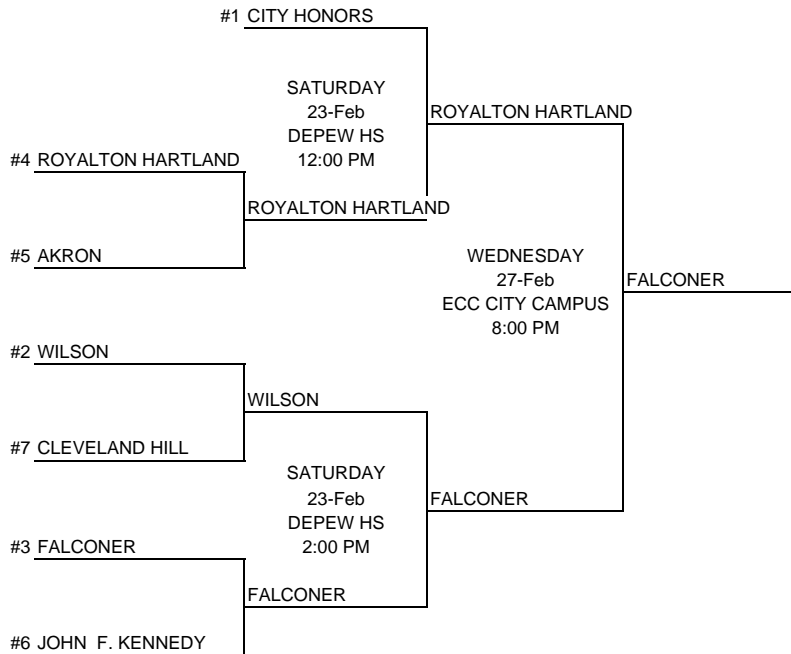

2007-2008 CLASSIFICATIONS & BRACKETS GIRLS

B-2

	CLASS		LEAGUE RECORD		POWER POINTS	POWER RATING	OVERALL WINS	OVERALL LOSSES
	SCHOOL	LEAGUE	WINS	LOSSES				
#1	CITY HONORS	BUFFALO	12	0	67	5.583	12	4
#2	WILSON	NO	12	2	57	4.071	16	4
#3	FALCONER	CHAUT.	8	4	40	3.333	12	8
#4	ROYALTON HARTLAND	NO	9	5	42	3.000	14	6
#5	AKRON	NO	7	7	33	2.357	10	10
#6	JOHN F. KENNEDY	ECIC 4	7	7	31	2.214	10	9
#7	CLEVELAND HILL	ECIC 4	7	7	31	2.214	7	11

QUARTER	SEMI	FINAL
February 21, 2008	February 23, 2008	February 27, 2008

B-2