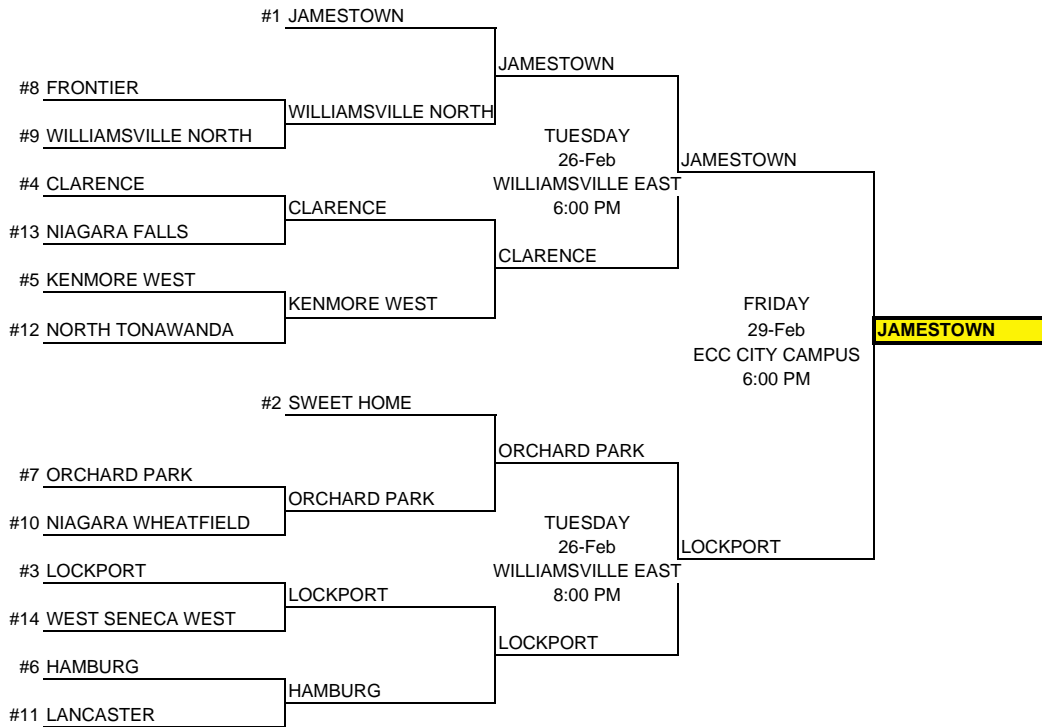

2007-2008 CLASSIFICATIONS & BRACKETS GIRLS

AA

#	CLASS	LEAGUE	LEAGUE RECORD		POWER POINTS	POWER RATING	OVERALL WINS	OVERALL LOSSES
	SCHOOL		WINS	LOSSES				
#1	JAMESTOWN	ECIC 1	11	1	55	4.583	18	2
#2	SWEET HOME	ECIC 2	12	0	50	4.167	16	3
#3	LOCKPORT	NFL	12	2	56	4.000	12	7
#4	CLARENCE	ECIC 1	9	3	45	3.750	14	6
#5	KENMORE WEST	NFL	11	3	50	3.571	15	5
#6	HAMBURG	ECIC 2	9	3	36	3.000	12	8
#7	ORCHARD PARK	ECIC 1	7	5	35	2.917	12	6
#8	FRONTIER	ECIC 1	6	6	30	2.500	10	10
#9	WILLIAMSVILLE NORTH	ECIC 1	5	7	25	2.083	9	11
#10	NIAGARA WHEATFIELD	NFL	6	8	28	2.000	10	10
#11	LANCASTER	ECIC 1	4	8	20	1.667	6	13
#12	NORTH TONAWANDA	NFL	3	11	13	0.929	5	15
#13	NIAGARA FALLS	NFL	2	12	9	0.643	4	15
#14	WEST SENECA WEST	ECIC 1	0	12	0	0.000	4	15

PRE-QTR	QUARTER	SEMI	FINAL
February 19, 2008	February 21, 2008	February 26, 2008	February 29, 2008

AA

ROUND	DAY	DATE	TIME	SITE
PRE QTR	TUESDAY	February 19, 2008	7:00 PM	MEMBER SCHOOL
QUARTER	THURSDAY	February 21, 2008	7:00 PM	MEMBER SCHOOL
SEMI	TUESDAY	February 26, 2008	6:00 & 8:00	WILL. EAST
FINAL	FRIDAY	February 29, 2008	6:00 PM	ECC CITY
REGIONAL	SATURDAY	March 8, 2008	1:00 PM	FINGER LK. CC
STATE SEMI	FRIDAY	March 14, 2008	6:15 PM	HUDSON VALLEY
STATE FINAL	SATURDAY	March 15, 2008	8:45 PM	HUDSON VALLEY
FEDERATION SEMI	SATURDAY	March 29, 2008	2:00 PM	GLENS FALLS
FEDERATION FINAL	SUNDAY	March 30, 2008	12:00 PM	GLENS FALLS

2007-2008 CLASSIFICATIONS & BRACKETS GIRLS

A-1

	CLASS		LEAGUE RECORD		POWER POINTS	POWER RATING	OVERALL WINS	OVERALL LOSSES
	SCHOOL	A-1 LEAGUE	WINS	LOSSES				
#1	KENMORE EAST	NFL	12	2	68	4.857	17	2
#2	MCKINLEY	BUFFALO	11	1	50	4.167	16	3
#3	WILLIAMSVILLE EAST	ECIC	9	3	46	3.833	14	6
#4	HUTCH TECH	BUFFALO	9	3	40	3.333	9	10
#5	GRAND ISLAND	NFL	8	6	46	3.286	11	8
#6	AMHERST	ECIC 3	7	7	35	2.500	12	8
#7	WILLIAMSVILLE SOUTH	ECIC 2	6	6	30	2.500	8	12
#8	IROQUOIS	ECIC 2	4	8	20	1.667	6	14
#9	STARPOINT	ECIC 3	4	10	20	1.429	5	15
#10	WEST SENECA EAST	ECIC 2	1	11	5	0.417	4	16
#11	LAKE SHORE	ECIC 2	1	11	5	0.417	4	16