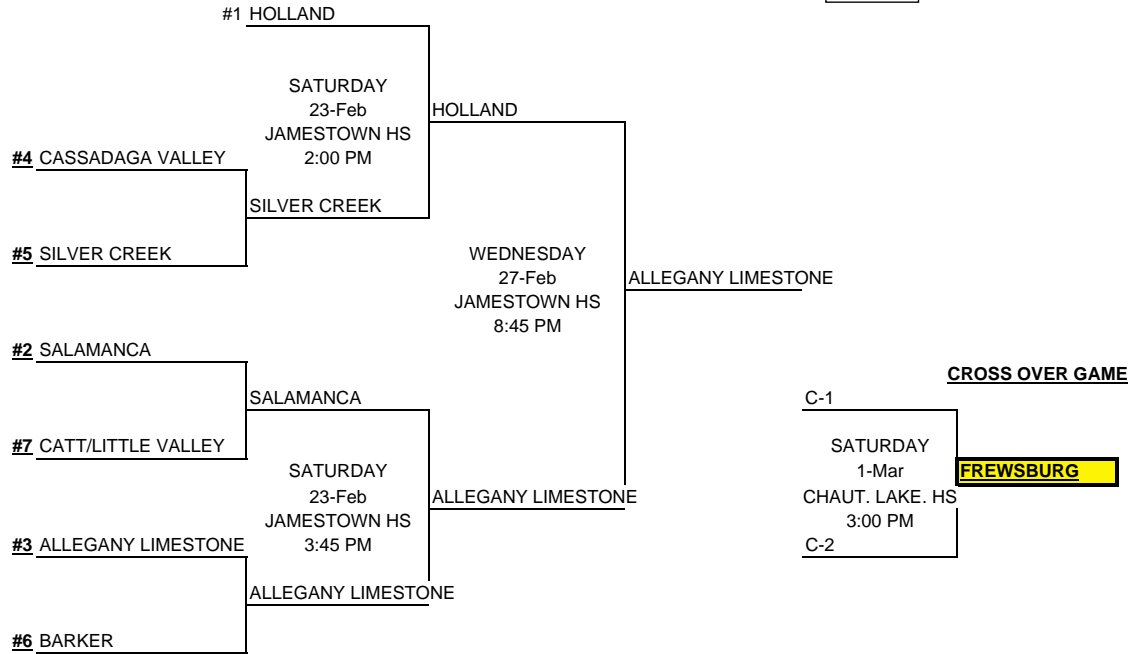

2007-2008 CLASSIFICATIONS & BRACKETS GIRLS

C-1

	CLASS C-1		LEAGUE RECORD		POWER POINTS	POWER RATING	OVERALL WINS	OVERALL LOSSES
	SCHOOL	LEAGUE	WINS	LOSSES				
#1	HOLLAND	ECIC	10	4	57	4.071	12	8
#2	SALAMANCA	CHAUT.	11	3	55	3.929	15	5
#3	ALLEGANY LIMESTONE	CHAUT.	7	5	42	3.500	12	8
#4	CASSADAGA VALLEY	CHAUT.	7	7	35	2.500	11	9
#5	SILVER CREEK	CHAUT.	5	9	25	1.786	9	11
#6	BARKER	NO	4	10	22	1.571	6	14
#7	CATT/LITTLE VALLEY	CHAUT.	0	14	0	0.000	2	18

QUARTER	SEMI	FINAL
February 21, 2008	February 23, 2008	February 27, 2008

C-1

ROUND	DAY	DATE	TIME	SITE
PRE QTR	TUESDAY	February 19, 2008	7:00 PM	MEMBER SCHOOL
QUARTER	THURSDAY	February 21, 2008	7:00 PM	MEMBER SCHOOL
SEMI	SATURDAY	February 23, 2008	2:00 & 3:45	JAMESTOWN HS
FINAL	WEDNESDAY	February 27, 2008	8:45 PM	JAMESTOWN HS
CROSS OVER FINAL	SATURDAY	March 1, 2008	3:00 PM	CHAUT. LK HS
REGIONAL	SATURDAY	March 8, 2008	7:00 PM	FINGER LK CC
STATE SEMI	SATURDAY	March 15, 2008	2:15 PM	HUDSON VALLEY
STATE FINAL	SUNDAY	March 16, 2008	1:45 PM	HUDSON VALLEY