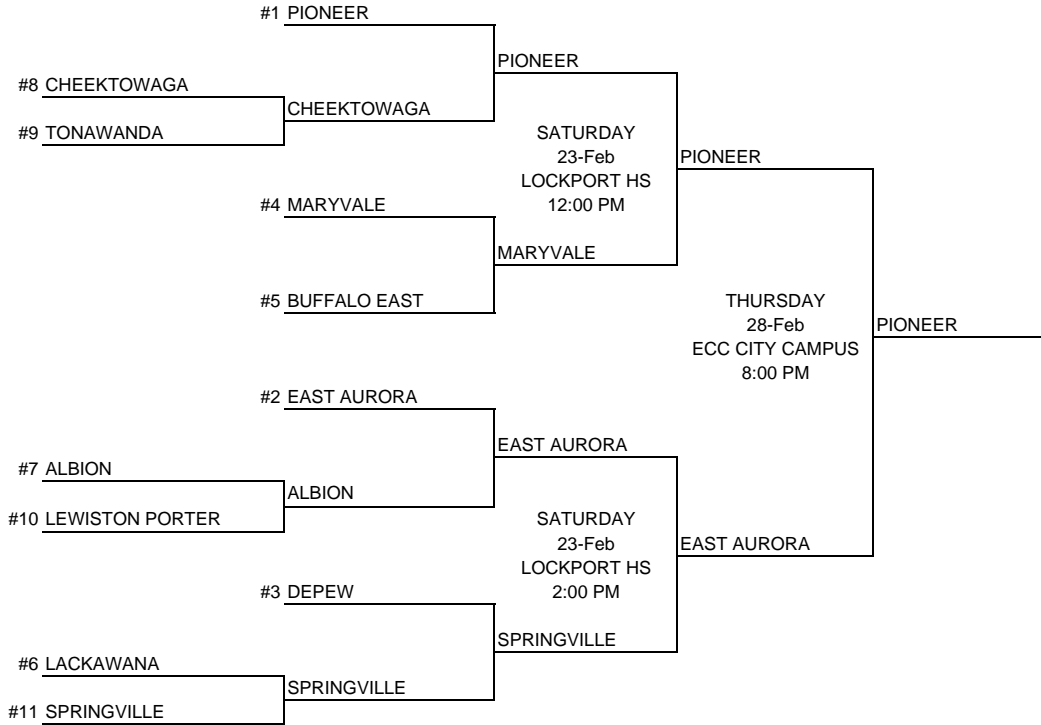

2007-2008 CLASSIFICATIONS & BRACKETS GIRLS

A-2

	CLASS		LEAGUE RECORD		POWER POINTS	POWER RATING	OVERALL WINS	OVERALL LOSSES
	SCHOOL	A-2 LEAGUE	WINS	LOSSES				
#1	PIONEER	ECIC 3	14	0	70	5.000	18	1
#2	EAST AURORA	ECIC 4	14	0	52	3.714	16	4
#3	DEPEW	ECIC 3	10	4	50	3.571	12	7
#4	MARYVALE	ECIC 3	10	4	50	3.571	14	6
#5	BUFFALO EAST	BUFFALO	9	3	40	3.333	12	6
#6	LACKAWANA	ECIC 4	11	3	39	2.786	13	6
#7	ALBION	NO	10	4	36	2.571	13	7
#8	CHEEKTOWAGA	ECIC 3	7	7	35	2.500	11	9
#9	TONAWANDA	ECIC 3	3	11	15	1.071	5	15
#10	LEWISTON PORTER	NFL	2	12	12	0.857	2	18
#11	SPRINGVILLE	ECIC 3	1	13	5	0.357	6	14

PRE-QTR	QUARTER	SEMI	FINAL
February 19, 2008	February 21, 2008	February 23, 2008	February 28, 2008

A-2