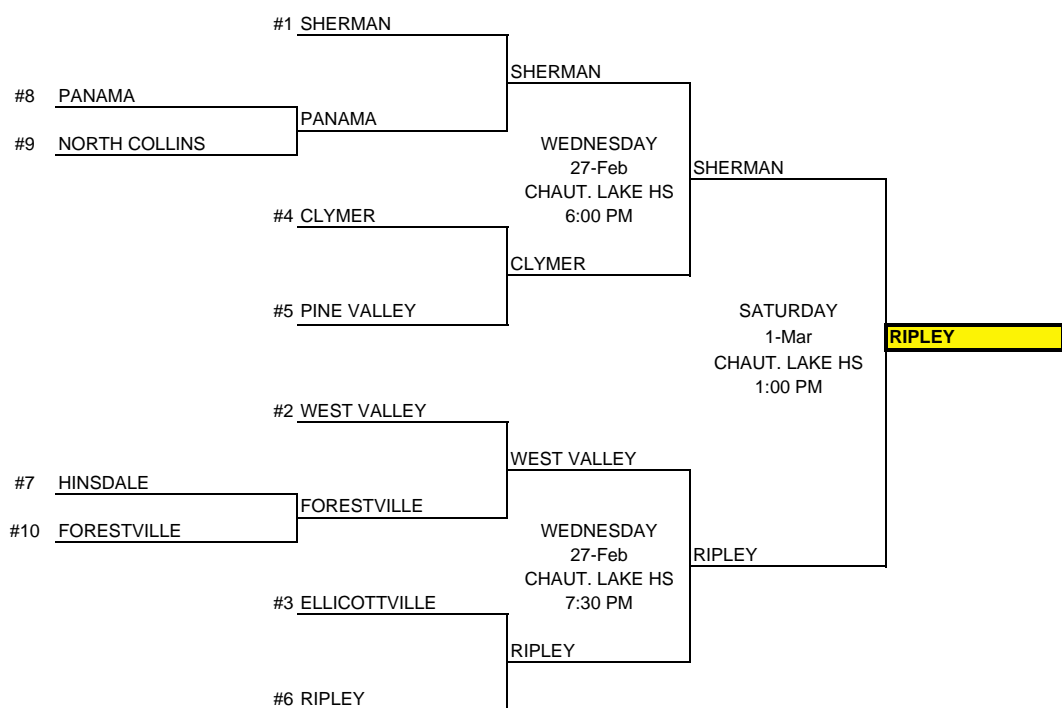

2007-2008 CLASSIFICATIONS & BRACKETS GIRLS

D

	CLASS		LEAGUE RECORD		POWER POINTS	POWER RATING	OVERALL WINS	OVERALL LOSSES
	SCHOOL	D LEAGUE	WINS	LOSSES				
#1	SHERMAN	CHAUT.	13	1	67	4.786	19	1
#2	WEST VALLEY	CATT.	7	1	37	4.625	12	7
#3	ELLCOTTVILLE	CATT.	7	1	37	4.625	8	12
#4	CLYMER	CHAUT.	12	2	62	4.429	17	3
#5	PINE VALLEY	CHAUT.	10	4	52	3.714	16	4
#6	RIPLEY	CHAUT.	9	5	47	3.357	12	8
#7	HINSDALE	CATT.	4	4	22	2.750	9	10
#8	PANAMA	CHAUT.	5	9	26	1.857	6	14
#9	NORTH COLLINS	CATT.	2	6	12	1.500	2	18
#10	FORESTVILLE	CHAUT.	1	13	5	0.357	3	17

D

PRE-QTR	QUARTER	SEMI	FINAL
February 19, 2008	February 23, 2008	February 27, 2008	March 1, 2008

ROUND	DAY	DATE	TIME	SITE
PRE QTR	TUESDAY	February 19, 2008	7:00 PM	MEMBER SCHOOL
QUARTER	SATURDAY	February 23, 2008	7:00 PM	MEMBER SCHOOL
SEMI	WEDNESDAY	February 27, 2008	6:00 or 7:30	CHAUT. LK HS
FINAL	SATURDAY	March 1, 2008	1:00 PM	CHAUT. LK HS
REGIONAL	SATURDAY	March 8, 2008	3:00 PM	FINGER LK CC
STATE SEMI	SATURDAY	March 15, 2008	10:45 AM	HUDSON VALLEY
STATE FINAL	SUNDAY	March 16, 2008	12:00 PM	HUDSON VALLEY