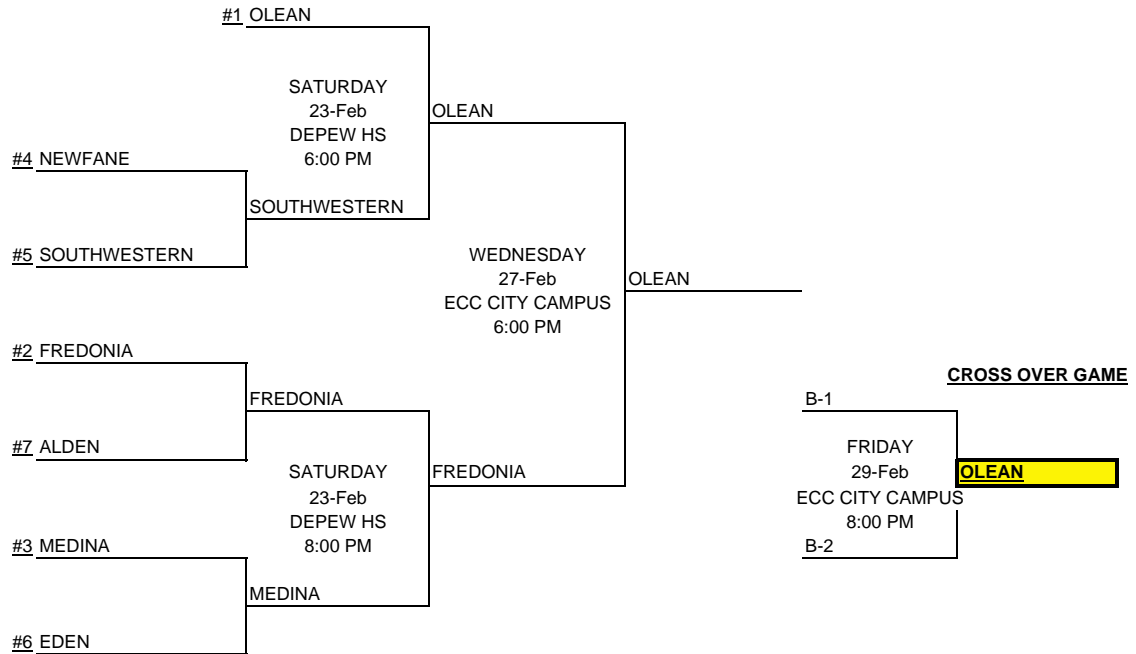

2007-2008 CLASSIFICATIONS & BRACKETS GIRLS

B-1

#	CLASS		LEAGUE RECORD		POWER POINTS	POWER RATING	OVERALL WINS	OVERALL LOSSES
	SCHOOL	B-1 LEAGUE	WINS	LOSSES				
#1	OLEAN	CHAUT.	11	1	55	4.583	15	5
#2	FREDONIA	CHAUT.	10	2	50	4.167	12	7
#3	MEDINA	NO	8	6	37	2.643	9	11
#4	NEWFANE	NO	6	8	27	1.929	8	12
#5	SOUTHWESTERN	CHAUT.	3	9	17	1.417	4	16
#6	EDEN	ECIC 4	4	10	16	1.143	7	13
#7	ALDEN	ECIC 4	3	11	10	0.714	4	14

QUARTER	SEMI	FINAL
February 21, 2008	February 23, 2008	February 27, 2008

B-1

ROUND	DAY	DATE	TIME	SITE
PRE QTR	TUESDAY	February 19, 2008	7:00 PM	MEMBER SCHOOL
QUARTER	THURSDAY	February 21, 2008	7:00 PM	MEMBER SCHOOL
SEMI	SATURDAY	February 23, 2008	6:00 & 8:00	DEPEW HS
FINAL	WEDNESDAY	February 27, 2008	6:00 PM	ECC CITY
CROSS OVER FINAL	FRIDAY	February 29, 2008	8:00 PM	ECC CITY
REGIONAL	SATURDAY	March 8, 2008	11:00 AM	FINGER LK CC
STATE SEMI	FRIDAY	March 14, 2008	11:45 AM	HUDSON VALLEY
STATE FINAL	SATURDAY	March 15, 2008	4:00 PM	HUDSON VALLEY
FEDERATION SEMI	FRIDAY	March 28, 2008	11:00 AM	GLENS FALLS
FEDERATION FINAL	SATURDAY	March 29, 2008	10:30 AM	GLENS FALLS