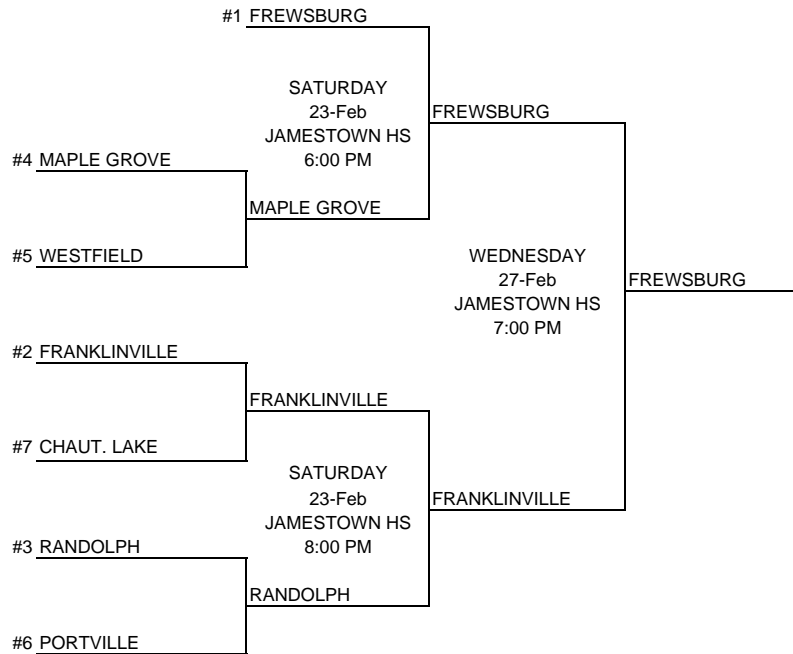

2007-2008 CLASSIFICATIONS & BRACKETS GIRLS

C-2

	CLASS C-2		LEAGUE RECORD		POWER POINTS	POWER RATING	OVERALL WINS	OVERALL LOSSES
	SCHOOL	LEAGUE	WINS	LOSSES				
#1	FREWSBURG	CHAUT.	13	1	65	4.643	18	2
#2	FRANKLINVILLE	CATT.	9	1	46	4.600	14	5
#3	RANDOLPH	CHAUT.	10	4	50	3.571	14	5
#4	MAPLE GROVE	CHAUT.	8	6	40	2.857	10	9
#5	WESTFIELD	CHAUT.	5	9	20	1.429	6	14
#6	PORTVILLE	CATT.	2	8	10	1.000	5	13
#7	CHAUT. LAKE	CHAUT.	2	12	10	0.714	2	18

QUARTER	SEMI	FINAL
February 21, 2008	February 23, 2008	February 27, 2008

C-2

CROSS OVER GAME

C-1	SATURDAY	1-Mar	FREWSBURG
C-2	CHAUT. LAKE HS	3:00 PM	

ROUND	DAY	DATE	TIME	SITE
PRE QTR	TUESDAY	February 19, 2008	7:00 PM	MEMBER SCHOOL
QUARTER	THURSDAY	February 21, 2008	7:00 PM	MEMBER SCHOOL
SEMI	SATURDAY	February 23, 2008	6:00 & 7:45	JAMESTOWN HS
FINAL	WEDNESDAY	February 27, 2008	7:00 PM	JAMESTOWN HS
CROSS OVER FINAL	SATURDAY	March 1, 2008	3:00 PM	CHAUT. LK HS
REGIONAL	SATURDAY	March 8, 2008	7:00 PM	FINGER LK CC
STATE SEMI	SATURDAY	March 15, 2008	2:15 PM	HUDSON VALLEY
STATE FINAL	SUNDAY	March 16, 2008	1:45 PM	HUDSON VALLEY