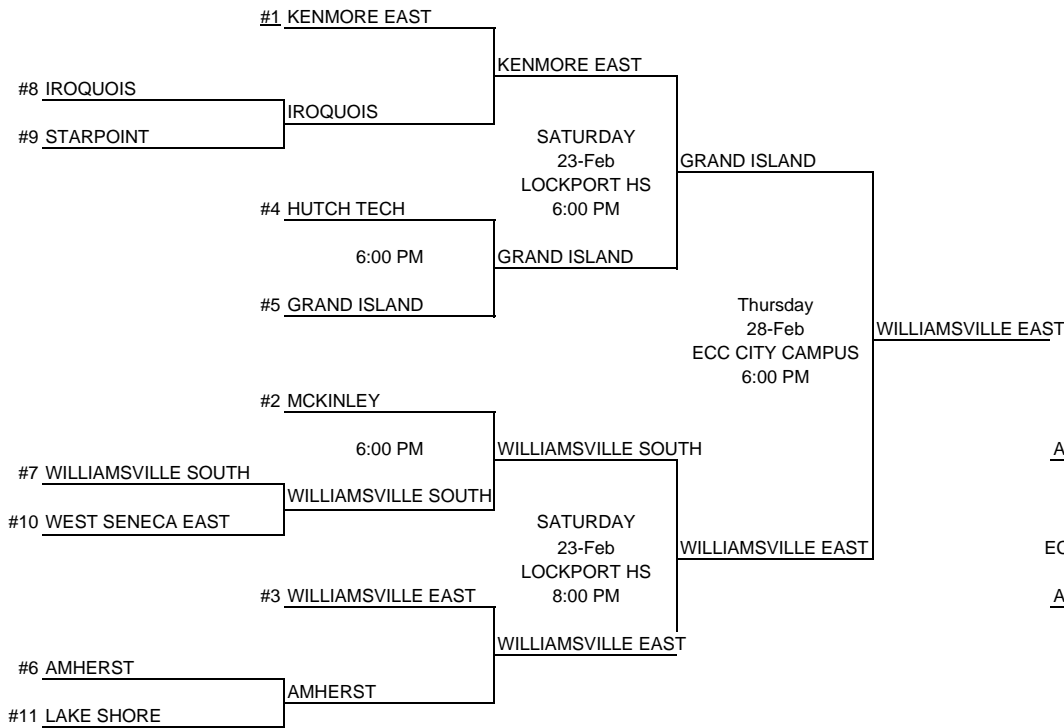

2007-2008 CLASSIFICATIONS & BRACKETS GIRLS

A-1

	CLASS		LEAGUE RECORD		POWER POINTS	POWER RATING	OVERALL WINS	OVERALL LOSSES
	SCHOOL	A-1 LEAGUE	WINS	LOSSES				
#1	KENMORE EAST	NFL	12	2	68	4.857	17	2
#2	MCKINLEY	BUFFALO	11	1	50	4.167	16	3
#3	WILLIAMSVILLE EAST	ECIC	9	3	46	3.833	14	6
#4	HUTCH TECH	BUFFALO	9	3	40	3.333	9	10
#5	GRAND ISLAND	NFL	8	6	46	3.286	11	8
#6	AMHERST	ECIC 3	7	7	35	2.500	12	8
#7	WILLIAMSVILLE SOUTH	ECIC 2	6	6	30	2.500	8	12
#8	IROQUOIS	ECIC 2	4	8	20	1.667	6	14
#9	STARPOINT	ECIC 3	4	10	20	1.429	5	15
#10	WEST SENECA EAST	ECIC 2	1	11	5	0.417	4	16
#11	LAKE SHORE	ECIC 2	1	11	5	0.417	4	16

PRE-QTR	QUARTER	SEMI	FINAL
February 19, 2008	February 21, 2008	February 23, 2008	February 28, 2008

A-1

ROUND	DAY	DATE	TIME	SITE
PRE QTR	TUESDAY	February 19, 2008	7:00 PM	MEMBER SCHOOL
QUARTER	THURSDAY	February 21, 2008	7:00 PM	MEMBER SCHOOL
SEMI	SATURDAY	February 23, 2008	6:00 & 8:00	LOCKPORT HS
FINAL	Thursday	February 28, 2008	6:00 PM	ECC CITY
CROSS OVER FINAL	SATURDAY	March 1, 2008	12:00 PM	ECC CITY
REGIONAL	SATURDAY	March 8, 2008	5:00 PM	FINGER LK. CC
STATE SEMI	FRIDAY	March 14, 2008	1:30 PM	HUDSON VALLEY
STATE FINAL	SATURDAY	March 15, 2008	7:00 PM	HUDSON VALLEY
FEDERATION SEMI	FRIDAY	March 28, 2008	BYE	GLENS FALLS
FEDERATION FINAL	SATURDAY	March 29, 2008	12:15 PM	GLENS FALLS