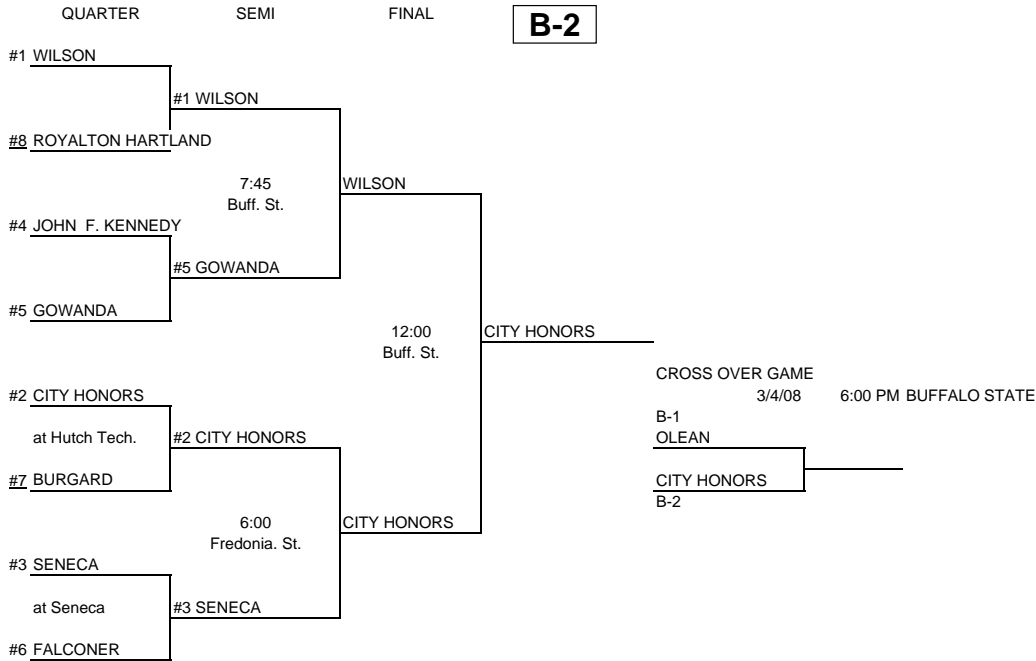

2007-2008 CLASSIFICATIONS & BRACKETS BOYS

B-2

#	CLASS B-2		LEAGUE RECORD		POWER POINTS	POWER RATING	OVERALL WINS	OVERALL LOSSES
	SCHOOL	LEAGUE	WINS	LOSSES				
#1	WILSON	NO	11	3	53	3.786	13	7
#2	CITY HONORS	BUFFALO	6	6	31	2.583	12	8
#3	SENECA	BUFFALO	4	8	21	1.750	8	12
#4	JOHN F. KENNEDY	CHAUT.	5	9	21	1.500	6	14
#5	GOWANDA	ECIC	3	9	15	1.250	7	13
#6	FALCONER	ECIC	2	10	12	1.000	5	15
#7	BURGARD	NO	2	10	10	0.833	4	16
#8	ROYALTON HARTLAND	CHAUT.	1	13	4	0.286	3	17

ROUND	ROUND	DATE	TIME	SITE
PRE QTR	WEDNESDAY	February 20, 2008	7:00 PM	MEMBER SCHOOL
QUARTER	FRIDAY	February 22, 2008	7:00 PM	MEMBER SCHOOL
SEMI	MONDAY	February 25, 2008	6:00-7:45	6 pm FREDONIA 7:45 pm BFLO State
FINAL	SATURDAY	March 1, 2008	12:00 PM	BUFFALO STATE
CROSS OVER FINAL	TUESDAY	March 4, 2008	6:00 PM	BUFFALO STATE
REGIONAL	SATURDAY	March 8, 2008	2:45 PM	BUFFALO STATE
STATE SEMI	FRIDAY	March 14, 2008	6:45 PM	GLENS FALLS
STATE FINAL	SATURDAY	March 15, 2008	9:00 PM	GLENS FALLS
FEDERATION SEMI	FRIDAY	March 28, 2008	4:25 PM	GLENS FALLS
FEDERATION FINAL	SATURDAY	March 29, 2008	5:45 PM	GLENS FALLS