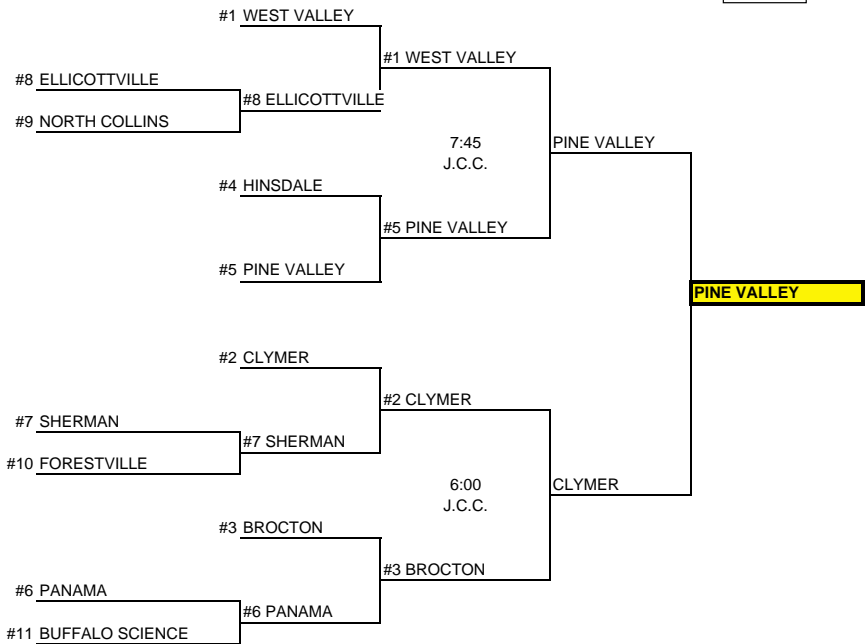

2007-2008 CLASSIFICATIONS & BRACKETS BOYS

D

#	CLASS D		LEAGUE RECORD		POWER POINTS	POWER RATING	OVERALL WINS	OVERALL LOSSES
	SCHOOL	LEAGUE	WINS	LOSSES				
#1	WEST VALLEY	CHAUT.	8	0	42	5.250	16	4
#2	CLYMER	CATT.	12	0	62	5.167	18	2
#3	BROCTON	CHAUT.	9	3	46	3.833	14	4
#4	HINSDALE	CATT.	5	3	26	3.250	14	6
#5	PINE VALLEY	CHAUT.	7	5	37	3.083	12	8
#6	PANAMA	CHAUT.	6	6	32	2.667	7	13
#7	SHERMAN	CHAUT.	5	7	27	2.250	9	10
#8	ELLCOTTVILLE	CATT.	2	6	11	1.375	5	15
#9	NORTH COLLINS	CATT.	1	7	5	0.625	8	12
#10	FORESTVILLE	CHAUT.	1	11	6	0.500	1	18
#11	BUFFALO SCIENCE	ECIC	0	14	0	0.000	1	19

PRE-QTR   QUARTER   SEMI   FINAL

D

PINE VALLEY

ROUND	DAY	DATE	TIME	SITE
PRE QTR	WEDNESDAY	February 20, 2008	7:00 PM	MEMBER SCHOOL
QUARTER	FRIDAY	February 22, 2008	7:00 PM	MEMBER SCHOOL
SEMI	MONDAY	February 25, 2008	6:00-7:45	JCC
FINAL	FRIDAY	February 29, 2008	6:00 PM	JCC
REGIONAL	FRIDAY	March 7, 2008	6:00 PM	BUFFALO STATE
STATE SEMI	FRIDAY	March 14, 2008	11:45 AM	GLENS FALLS
STATE FINAL	SATURDAY	March 14, 2008	5:30 PM	GLENS FALLS