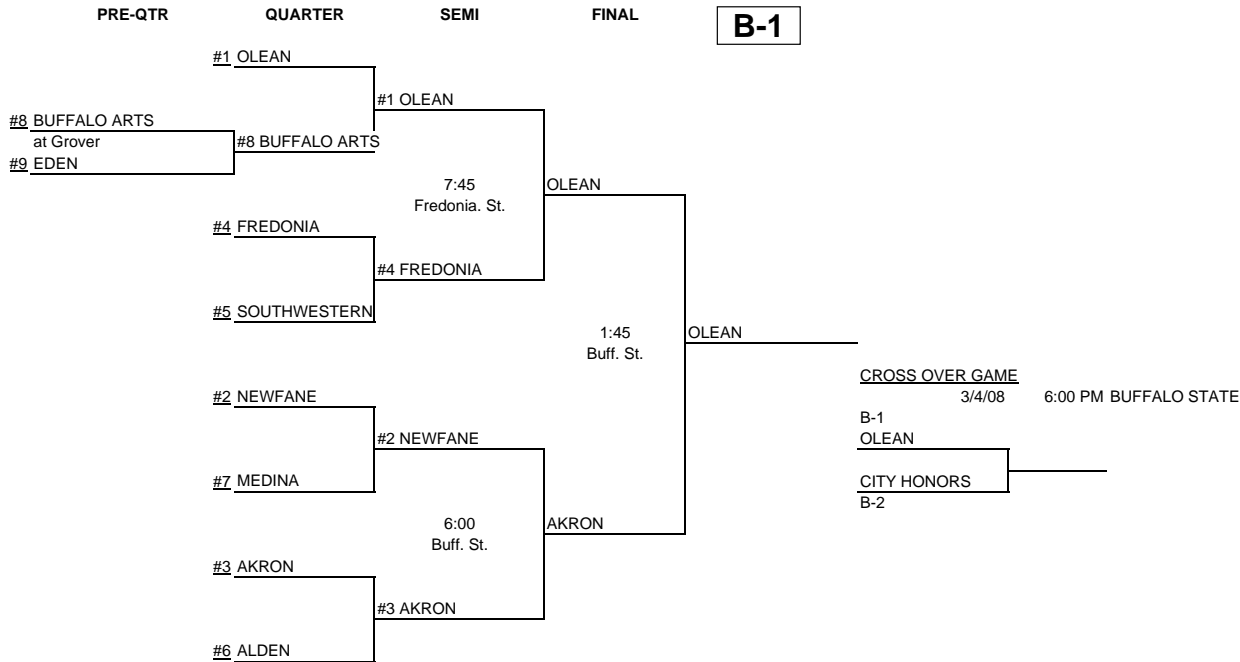

2007-2008 CLASSIFICATIONS & BRACKETS BOYS

B-1

#	CLASS		LEAGUE RECORD		POWER POINTS	POWER RATING	OVERALL WINS	OVERALL LOSSES
	SCHOOL	B-1 LEAGUE	WINS	LOSSES				
#1	OLEAN	CHAUT.	12	0	60	5.000	18	2
#2	NEWFANE	NO	13	1	63	4.500	15	5
#3	AKRON	NO	11	3	53	3.786	15	5
#4	FREDONIA	CHAUT.	8	4	40	3.333	12	8
#5	SOUTHWESTERN	CHAUT.	7	5	37	3.083	12	8
#6	ALDEN	ECIC	9	5	40	2.857	14	6
#7	MEDINA	NO	8	6	37	2.643	10	10
#8	BUFFALO ARTS	BUFFALO	4	8	20	1.667	7	13
#9	EDEN	ECIC	3	11	11	0.786	4	16

ROUND	ROUND	DATE	TIME	SITE
PRE QTR	WEDNESDAY	February 20, 2008	7:00 PM	MEMBER SCHOOL
QUARTER	FRIDAY	February 22, 2008	7:00 PM	MEMBER SCHOOL
SEMI	MONDAY	February 25, 2008	6:00-7:45	6pm BFLO State 7:45pm FREDONIA
FINAL	SATURDAY	March 1, 2008	1:45 PM	BUFFALO STATE
CROSS OVER FINAL	TUESDAY	March 4, 2008	6:00 PM	BUFFALO STATE
REGIONAL	SATURDAY	March 8, 2008	2:45 PM	BUFFALO STATE
STATE SEMI	FRIDAY	March 14, 2008	6:45 PM	GLENS FALLS
STATE FINAL	SATURDAY	March 15, 2008	9:00 PM	GLENS FALLS
FEDERATION SEMI	FRIDAY	March 28, 2008	4:25 PM	GLENS FALLS
FEDERATION FINAL	SATURDAY	March 29, 2008	5:45 PM	GLENS FALLS