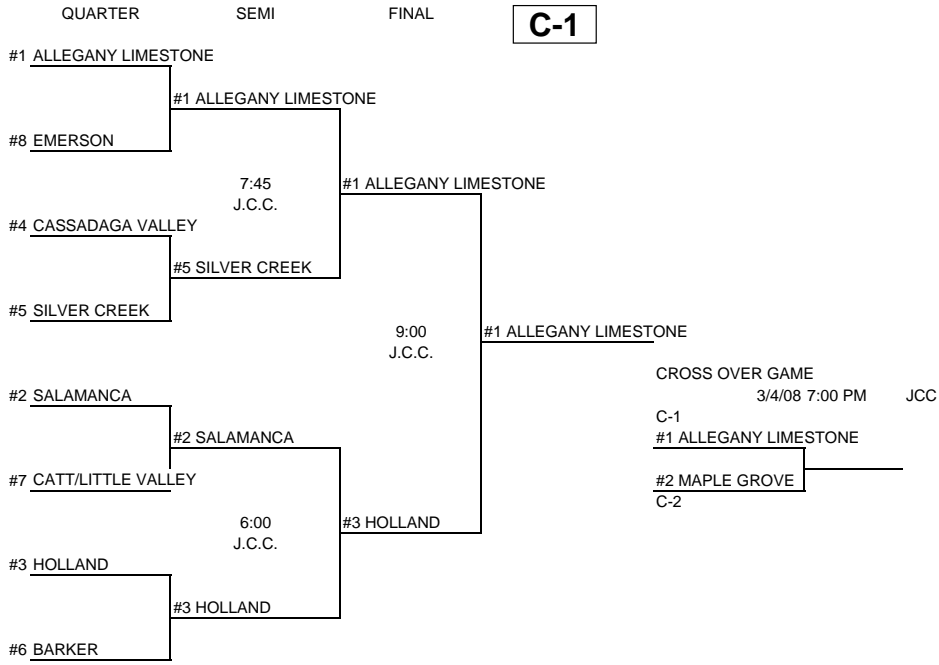

2007-2008 CLASSIFICATIONS & BRACKETS BOYS

C-1

	CLASS		LEAGUE RECORD		POWER POINTS	POWER RATING	OVERALL WINS	OVERALL LOSSES
	SCHOOL	B-1 LEAGUE	WINS	LOSSES				
#1	ALLEGANY LIMESTONE	CHAUT.	7	5	43	3.583	12	8
#2	SALAMANCA	CHAUT.	10	4	50	3.571	13	7
#3	HOLLAND	ECIC	9	5	48	3.429	10	10
#4	CASSADAGA VALLEY	CHAUT.	6	8	30	2.143	10	10
#5	SILVER CREEK	CHAUT.	6	8	30	2.143	9	11
#6	BARKER	NO	4	10	22	1.571	8	12
#7	CATT/LITTLE VALLEY	CHAUT.	2	12	10	0.714	5	15
#8	EMERSON	BUFFALO	0	12	0	0.000	3	17

ROUND	DAY	DATE	TIME	SITE
PRE QTR	WEDNESDAY	February 20, 2008	7:00 PM	MEMBER SCHOOL
QUARTER	FRIDAY	February 22, 2008	7:00 PM	MEMBER SCHOOL
SEMI	WEDNESDAY	February 27, 2008	6:00-7:45	JCC
FINAL	FRIDAY	February 29, 2008	9:00 PM	JCC
CROSS OVER FINAL	TUESDAY	March 4, 2008	7:00 PM	JCC
REGIONAL	SATURDAY	March 8, 2008	1:00 PM	BUFFALO STATE
STATE SEMI	FRIDAY	March 14, 2008	1:30 PM	GLENS FALLS
STATE FINAL	SATURDAY	March 15, 2008	7:15 PM	GLENS FALLS