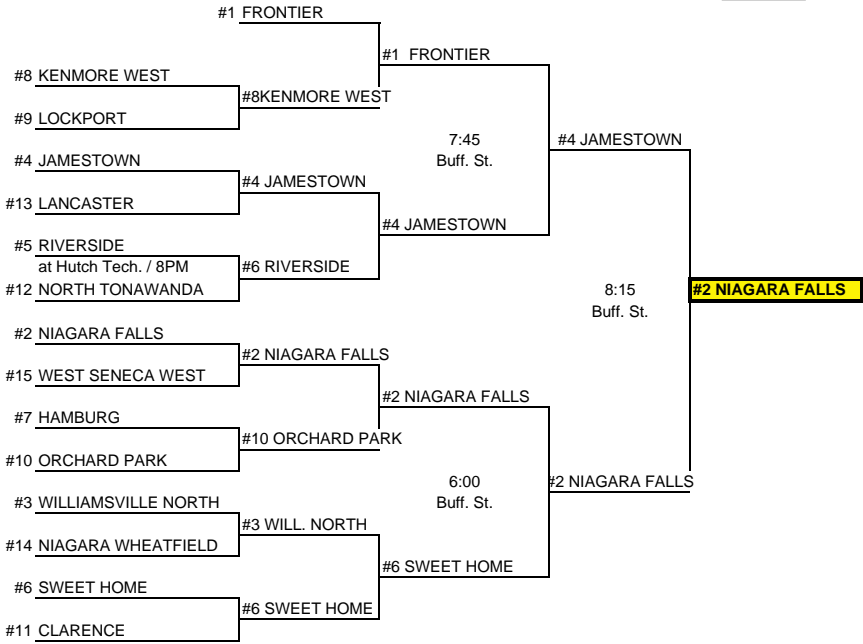

2007-2008 CLASSIFICATIONS & BRACKETS BOYS

AA

#	SCHOOL	CLASS	LEAGUE RECORD		POWER POINTS	POWER RATING	OVERALL	
			WINS	LOSSES			WINS	LOSSES
#1	FRONTIER	ECIC	11	1	55	4.583	16	4
#2	NIAGARA FALLS	NFL	14	0	64	4.571	19	1
#3	WILLIAMSVILLE NORTH	ECIC	9	3	45	3.750	17	3
#4	JAMESTOWN	ECIC	9	3	45	3.750	12	8
#5	RIVERSIDE	ECIC	10	2	34	2.833	15	5
#6	SWEET HOME	ECIC	8	4	33	2.750	11	9
#7	HAMBURG	ECIC	8	4	33	2.750	14	6
#8	KENMORE WEST	NFL	8	6	37	2.643	12	8
#9	LOCKPORT	NFL	8	6	36	2.571	9	11
#10	ORCHARD PARK	ECIC	6	6	30	2.500	9	11
#11	CLARENCE	ECIC	4	8	20	1.667	8	12
#12	NORTH TONAWANDA	NFL	4	10	18	1.286	8	12
#13	LANCASTER	ECIC	3	9	15	1.250	7	13
#14	NIAGARA WHEATFIELD	NFL	3	11	13	0.929	3	17
#15	WEST SENECA WEST	ECIC	0	12	0	0.000	1	18

PRE-QTR QUARTER SEMI FINAL

AA

ROUND	DAY	DATE	TIME	SITE
PRE QTR	WEDNESDAY	February 20, 2008	7:00 PM	MEMBER SCHOOL
QUARTER	FRIDAY	February 22, 2008	7:00 PM	MEMBER SCHOOL
SEMI	THURSDAY	February 28, 2008	6:00-7:45	BUFFALO STATE
FINAL	SATURDAY	March 1, 2008	8:15 PM	BUFFALO STATE
REGIONAL	SATURDAY	March 8, 2008	6:00 PM	BUFFALO STATE
STATE SEMI	SATURDAY	March 15, 2008	12:30 PM	GLENS FALLS
STATE FINAL	SUNDAY	March 16, 2008	2:45 PM	GLENS FALLS
FEDERATION SEMI	SATURDAY	March 29, 2008	3:45 PM	GLENS FALLS
FEDERATION FINAL	SUNDAY	March 30, 2008	2:00 PM	GLENS FALLS