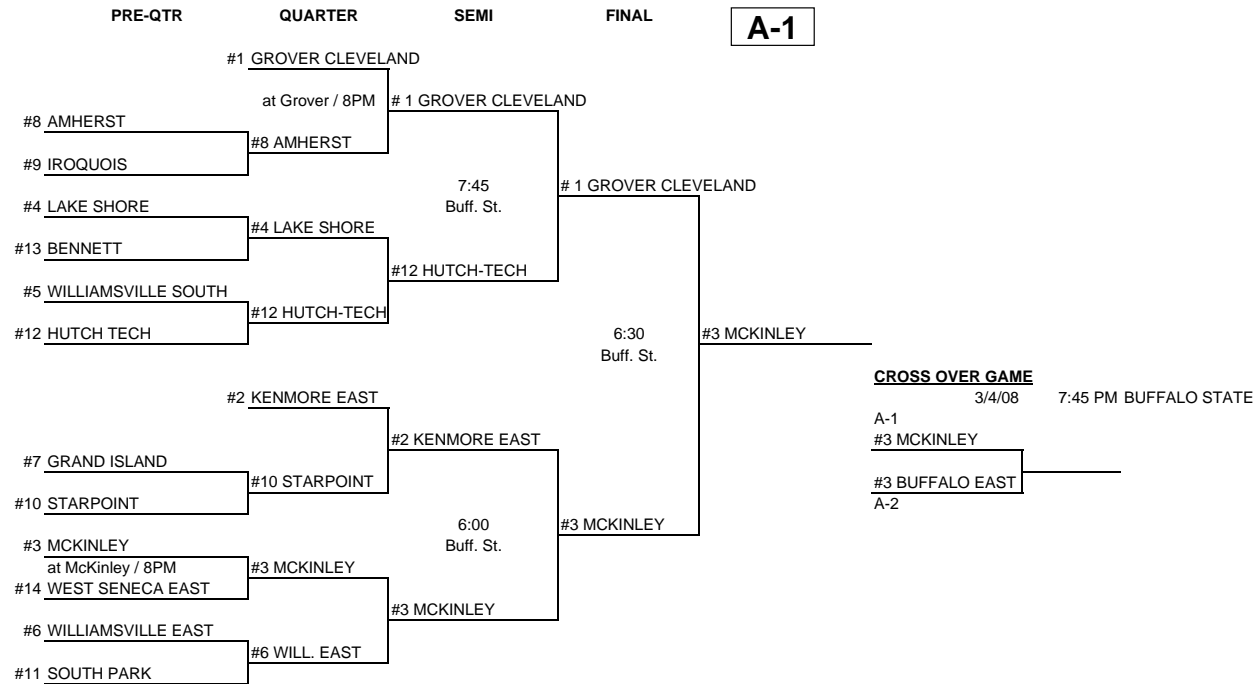

2007-2008 CLASSIFICATIONS & BRACKETS BOYS

AA

#	SCHOOL	CLASS	LEAGUE RECORD		POWER POINTS	POWER RATING	OVERALL	
			WINS	LOSSES			WINS	LOSSES
#1	FRONTIER	ECIC	11	1	55	4.583	16	4
#2	NIAGARA FALLS	NFL	14	0	64	4.571	19	1
#3	WILLIAMSVILLE NORTH	ECIC	9	3	45	3.750	17	3
#4	JAMESTOWN	ECIC	9	3	45	3.750	12	8
#5	RIVERSIDE	ECIC	10	2	34	2.833	15	5
#6	SWEET HOME	ECIC	8	4	33	2.750	11	9
#7	HAMBURG	ECIC	8	4	33	2.750	14	6
#8	KENMORE WEST	NFL	8	6	37	2.643	12	8
#9	LOCKPORT	NFL	8	6	36	2.571	9	11
#10	ORCHARD PARK	ECIC	6	6	30	2.500	9	11
#11	CLARENCE	ECIC	4	8	20	1.667	8	12
#12	NORTH TONAWANDA	NFL	4	10	18	1.286	8	12
#13	LANCASTER	ECIC	3	9	15	1.250	7	13
#14	NIAGARA WHEATFIELD	NFL	3	11	13	0.929	3	17
#15	WEST SENECA WEST	ECIC	0	12	0	0.000	1	18

PRE-QTR QUARTER SEMI FINAL

AA

ROUND	DAY	DATE	TIME	SITE
PRE QTR	WEDNESDAY	February 20, 2008	7:00 PM	MEMBER SCHOOL
QUARTER	FRIDAY	February 22, 2008	7:00 PM	MEMBER SCHOOL
SEMI	THURSDAY	February 28, 2008	6:00-7:45	BUFFALO STATE
FINAL	SATURDAY	March 1, 2008	8:15 PM	BUFFALO STATE
REGIONAL	SATURDAY	March 8, 2008	6:00 PM	BUFFALO STATE
STATE SEMI	SATURDAY	March 15, 2008	12:30 PM	GLENS FALLS
STATE FINAL	SUNDAY	March 16, 2008	2:45 PM	GLENS FALLS
FEDERATION SEMI	SATURDAY	March 29, 2008	3:45 PM	GLENS FALLS
FEDERATION FINAL	SUNDAY	March 30, 2008	2:00 PM	GLENS FALLS

ROUND	DAY	DATE	TIME	SITE
PRE QTR	WEDNESDAY	February 20, 2008	7:00 PM	MEMBER SCHOOL
QUARTER	FEIDAY	February 22, 2008	7:00 PM	MEMBER SCHOOL
SEMI	WEDNESDAY	February 27, 2008	6:00-7:45	BUFFALO STATE
FINAL	SATURDAY	March 1, 2008	6:30 PM	BUFFALO STATE
CROSS OVER FINAL	TUESDAY	March 4, 2008	7:45 PM	BUFFALO STATE
REGIONAL	FEIDAY	March 7, 2008	7:45 PM	BUFFALO STATE
STATE SEMI	SATURDAY	March 15, 2008	9:00 PM	GLENS FALLS
STATE FINAL	SUNDAY	March 16, 2008	1:00 PM	GLENS FALLS
FEDERATION SEMI	FRIDAY	March 28, 2008	8:00 PM	GLENS FALLS
FEDERATION FINAL	SATURDAY	March 29, 2008	7:30 PM	GLENS FALLS