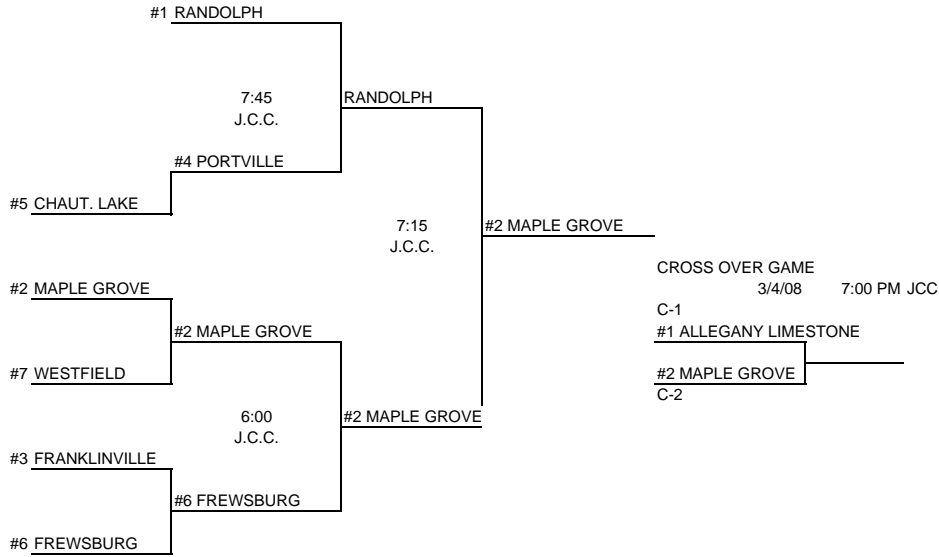

2007-2008 CLASSIFICATIONS & BRACKETS BOYS

C-2

#	CLASS B-2		LEAGUE RECORD		POWER POINTS	POWER RATING	OVERALL WINS	OVERALL LOSSES
	SCHOOL	LEAGUE	WINS	LOSSES				
#1	RANDOLPH	CHAUT.	13	1	65	4.643	18	2
#2	MAPLE GROVE	CHAUT.	13	1	65	4.643	18	2
#3	FRANKLINVILLE	CATT.	6	4	28	2.800	13	7
#4	PORTVILLE	CATT.	5	5	24	2.400	11	9
#5	CHAUT. LAKE	CHAUT.	4	10	20	1.429	6	14
#6	FREWSBURG	CHAUT.	2	12	10	0.714	7	13
#7	WESTFIELD	CHAUT.	2	10	8	0.667	4	14

QUARTER SEMI FINAL

C-2

ROUND	DAY	DATE	TIME	SITE
PRE QTR	WEDNESDAY	February 20, 2008	7:00 PM	MEMBER SCHOOL
QUARTER	FRIDAY	February 22, 2008	7:00 PM	MEMBER SCHOOL
SEMI	TUESDAY	February 26, 2008	6:00-7:45	JCC
FINAL	FRIDAY	February 29, 2008	7:30 PM	JCC
CROSS OVER FINAL	TUESDAY	March 4, 2008	7:00 PM	JCC
REGIONAL	SATURDAY	March 8, 2008	1:00 PM	BUFFALO STATE
STATE SEMI	FRIDAY	March 14, 2008	1:30 PM	GLENS FALLS
STATE FINAL	SATURDAY	March 15, 2008	7:15 PM	GLENS FALLS