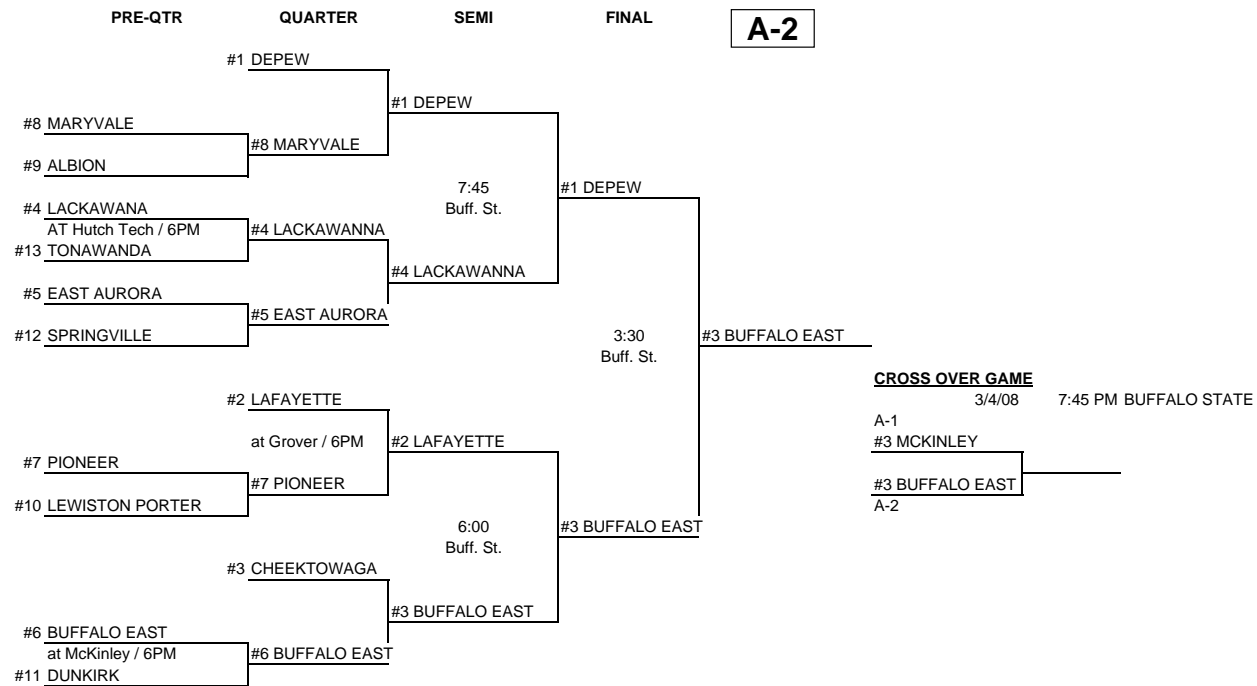

2007-2008 CLASSIFICATIONS & BRACKETS BOYS

A-2

#	CLASS		LEAGUE RECORD		POWER POINTS	POWER RATING	OVERALL	
	SCHOOL	A-2 LEAGUE	WINS	LOSSES			WINS	LOSSES
#1	DEPEW	ECIC	14	0	70	5.000	18	2
#2	LAFAYETTE	BUFFALO	10	2	47	3.917	15	4
#3	CHEEKTOWAGA	ECIC	10	4	50	3.571	12	7
#4	LACKAWANA	ECIC	13	1	47	3.357	16	4
#5	EAST AURORA	ECIC	13	1	47	3.357	17	3
#6	BUFFALO EAST	BUFFALO	9	3	39	3.250	13	6
#7	PIONEER	ECIC	9	5	45	3.214	11	9
#8	MARYVALE	ECIC	8	6	40	2.857	10	10
#9	ALBION	NO	7	7	24	1.714	8	12
#10	LEWISTON PORTER	NFL	4	10	23	1.643	9	11
#11	DUNKIRK	CHAUT.	3	9	11	0.917	6	14
#12	SPRINGVILLE	ECIC	2	12	10	0.714	5	15
#13	TONAWANDA	ECIC	0	14	0	0.000	1	19

ROUND	ROUND	DATE	TIME	SITE
PRE QTR	WEDNESDAY	February 20, 2008	7:00 PM	MEMBER SCHOOL
QUARTER	FRIDAY	February 22, 2008	7:00 PM	MEMBER SCHOOL
SEMI	TUESDAY	February 26, 2008	6:00-7:45	BUFFALO STATE
FINAL	SATURDAY	March 1, 2008	3:30 PM	BUFFALO STATE
CROSS OVER FINAL	TUESDAY	March 4, 2008	7:45 PM	BUFFALO STATE
REGIONAL	FRIDAY	March 7, 2008	7:45 PM	BUFFALO STATE
STATE SEMI	SATURDAY	March 15, 2008	9:00 PM	GLENS FALLS
STATE FINAL	SUNDAY	March 16, 2008	1:00 PM	GLENS FALLS
FEDERATION SEMI	FRIDAY	March 28, 2008	8:00 PM	GLENS FALLS
FEDERATION FINAL	SATURDAY	March 29, 2008	7:30 PM	GLENS FALLS