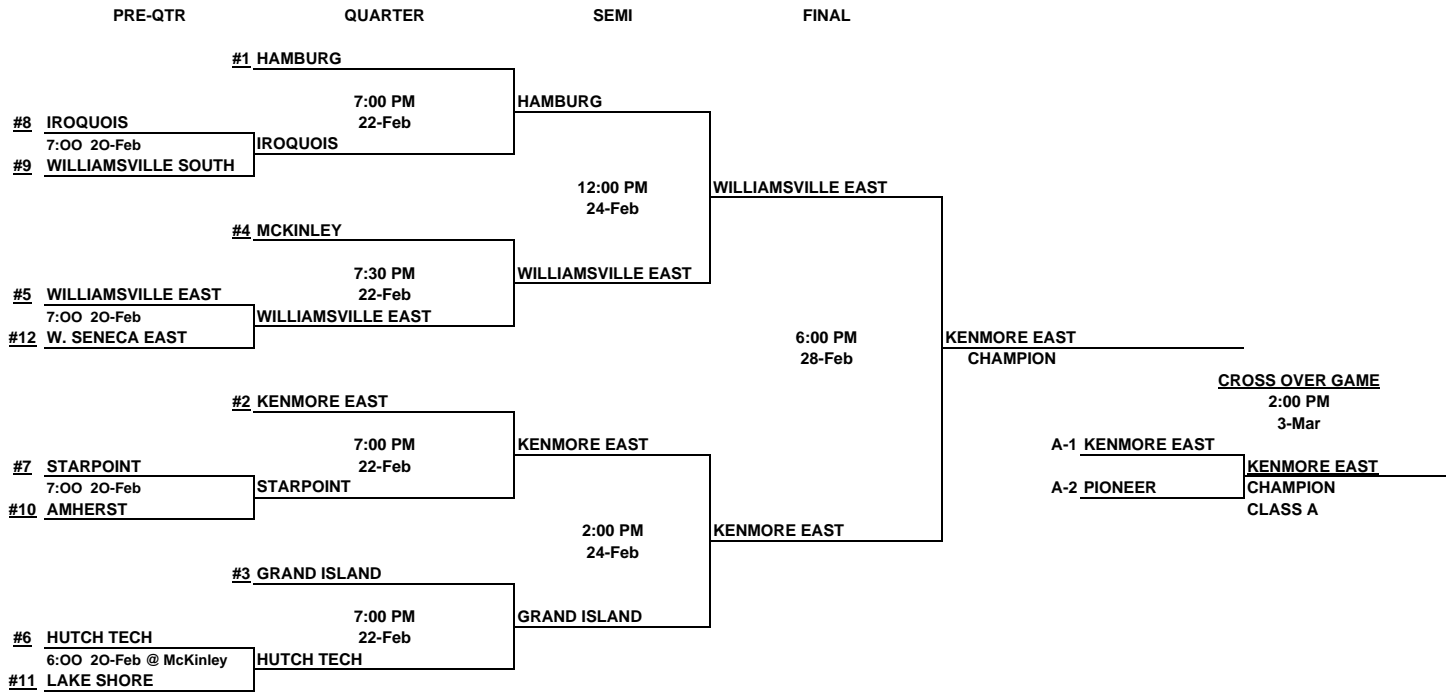

PRE-QTR QUARTER SEMI FINAL

ROUND	DATE	TIME	SITE
PRE QTR	February 20, 2007	7:00 PM	MEMBER SCHOOL
QUARTER	February 22, 2007	7:00 PM	MEMBER SCHOOL
SEMI	February 27, 2007	6:00 AND 8:00	WILL. EAST
FINAL	March 3, 2007	12:00 PM	ECC CITY CAMPUS
REGIONAL	March 10, 2007	6:00 PM	ECC CITY CAMPUS
STATE SEMI	March 16, 2007	6:15 PM	HUDSON VALLEY CC
STATE FINAL	March 17, 2007	8:45 PM	HUDSON VALLEY CC
FEDERATION SEMI	March 23, 2007	1:30 PM	GLENS FALLS
FEDERATION FINAL	March 24, 2007	5:45 PM	GLENS FALLS

2006-2007 CLASSIFICATIONS

GIRLS

3/5/2007

**AND
BRACKETS**

A-1

CLASS A-1

SCHOOL	LEAGUE	LEAGUE RECORD		POWER POINTS	OVERALL WINS	OVERALL LOSSES	POWER RATING
		WINS	LOSSES				
1 HAMBURG	ECIC II	11	1	55	15	5	4.583
2 KENMORE EAST	NFL	11	3	63	16	4	4.500
3 GRAND ISLAND	NFL	11	3	63	16	4	4.500
4 MCKINLEY	BUFFALO	12	0	51	15	3	4.250
5 WILLIAMSVILLE EAST	ECIC II	10	2	50	16	3	4.167
6 HUTCH TECH	BUFFALO	10	2	41	11	9	3.417
7 STARPOINT	ECIC III	7	4	35	10	9	3.182
8 IROQUOIS	ECIC II	7	5	35	11	8	2.917
9 WILLIAMSVILLE SOUTH	ECIC II	6	6	30	9	10	2.500
10 AMHERST	ECIC II	6	6	30	8	10	2.500
11 LAKE SHORE	ECIC II	1	11	5	3	16	0.417
12 W. SENECA EAST	ECIC II	1	11	5	1	14	0.417

ROUND	DATE	TIME	SITE
PRE QTR	February 20, 2007	7:00 PM	MEMBER SCHOOL
QUARTER	February 22, 2007	7:00 PM	MEMBER SCHOOL
SEMI	February 24, 2007	12:00 AND 2:00	LOCKPORT HS
FINAL	February 28, 2007	6:00 PM	ECC CITY CAMPUS
CROSS OVER FINAL	March 3, 2007	2:00 PM	ECC CITY CAMPUS
REGIONAL	March 10, 2007	2:00 PM	ECC CITY CAMPUS
STATE SEMI	March 16, 2007	1:30 PM	HUDSON VALLEY CC
STATE FINAL	March 17, 2007	7:00 PM	HUDSON VALLEY CC
FEDERATION FINAL	March 24, 2007	12:15 PM	GLENS FALLS