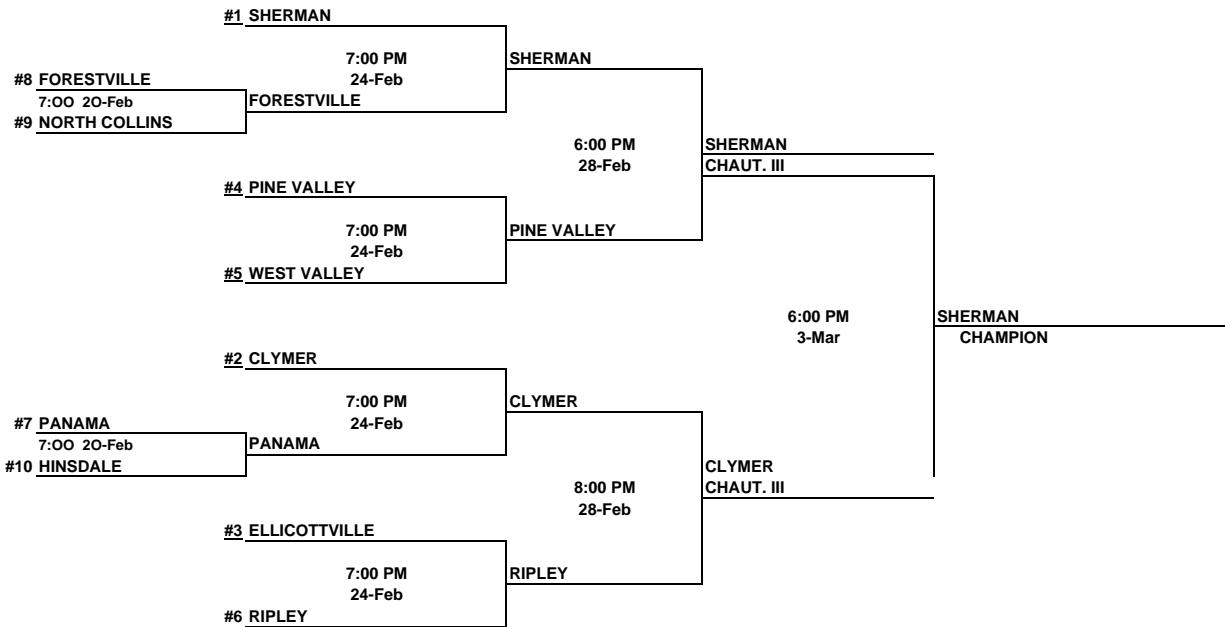

2006-2007 CLASSIFICATIONS

GIRLS

3/5/2007

**AND
BRACKETS**

D

CLASS D

	SCHOOL	LEAGUE	LEAGUE RECORD		POWER POINTS	OVERALL WINS	OVERALL LOSSES	POWER RATING
			WINS	LOSSES				
1	SHERMAN	CHAUT. III	13	1	66	18	2	4.714
2	CLYMER	CHAUT. III	11	3	56	13	6	4.000
3	ELLCOTTVILLE	CATT. D	6	2	30	8	11	3.750
4	PINE VALLEY	CHAUT. III	6	8	30	7	12	2.143
5	WEST VALLEY	CATT. D	3	5	15	8	9	1.875
6	RIPLEY	CHAUT. III	5	9	25	8	11	1.786
7	PANAMA	CHAUT. III	5	9	25	7	13	1.786
8	FORESTVILLE	CHAUT. III	4	10	20	7	13	1.429
9	NORTH COLLINS	CATT. D	2	6	10	5	15	1.250
10	HINSDALE	CATT. D	1	7	5	3	17	0.625

PRE-QTR   QUARTER   SEMI   FINAL

ROUND	DATE	TIME	SITE
PRE QTR	February 20, 2007	7:00 PM	MEMBER SCHOOL
QUARTER	February 24, 2007	7:00 PM	MEMBER SCHOOL
SEMI	February 28, 2007	6:00 AND 8:00	JAMESTOWN HS
FINAL	March 3, 2007	6:00 PM	JAMESTOWN HS
REGIONAL	March 9, 2007	6:00 PM	ECC CITY CAMPUS
STATE SEMI	March 17, 2007	10:45 AM	HUDSON VALLEY CC
STATE FINAL	March 18, 2007	12:00 PM	HUDSON VALLEY CC