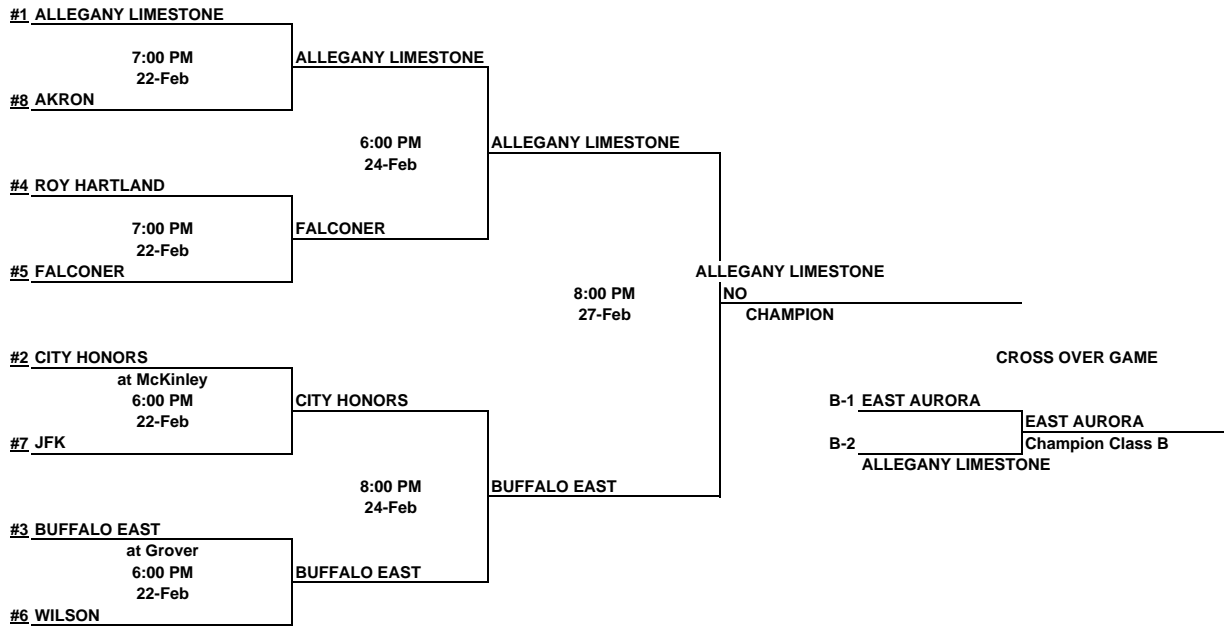

2006-2007 CLASSIFICATIONS

GIRLS

3/5/2007

**AND
BRACKETS**

B-2

CLASS B-2

LEAGUE RECORD

SCHOOL	LEAGUE	WINS	LOSSES	OVERALL WINS	OVERALL LOSSES	POWER RATING
1 ALLEGANY LIMESTONE	CHAUT. I	10	2	52	17	4.333
2 CITY HONORS	BUFFALO	6	6	29	6	2.417
3 BUFFALO EAST	BUFFALO	6	6	28	6	2.333
4 ROY HARTLAND	NO	5	7	26	8	2.167
5 FALCONER	CHAUT. I	4	8	22	6	1.833
6 WILSON	NO	4	8	19	8	1.583
7 JFK	ECIC IV	1	11	5	3	0.417
8 AKRON	NO	0	12	0	1	0.000

PRE-QTR QUARTER SEMI FINAL

ROUND	DATE	TIME	SITE
PRE QTR	February 20, 2007	7:00 PM	MEMBER SCHOOL
QUARTER	February 22, 2007	7:00 PM	MEMBER SCHOOL
SEMI	February 24, 2007	6:00 AND 8:00	DEPEW HS
FINAL	February 27, 2007	8:00 PM	ECC CITY CAMPUS
CROSS OVER FINAL	March 3, 2007	6:00 PM	ECC CITY CAMPUS
REGIONAL	March 10, 2007	12:00 PM	ECC CITY CAMPUS
STATE SEMI	March 16, 2007	11:45 AM	HUDSON VALLEY CC
STATE FINAL	March 17, 2007	4:00 PM	HUDSON VALLEY CC
FEDERATION SEMI	March 23, 2007	10:00 AND 11:45	GLENS FALLS
FEDERATION FINAL	March 24, 2007	10:30 AM	GLENS FALLS