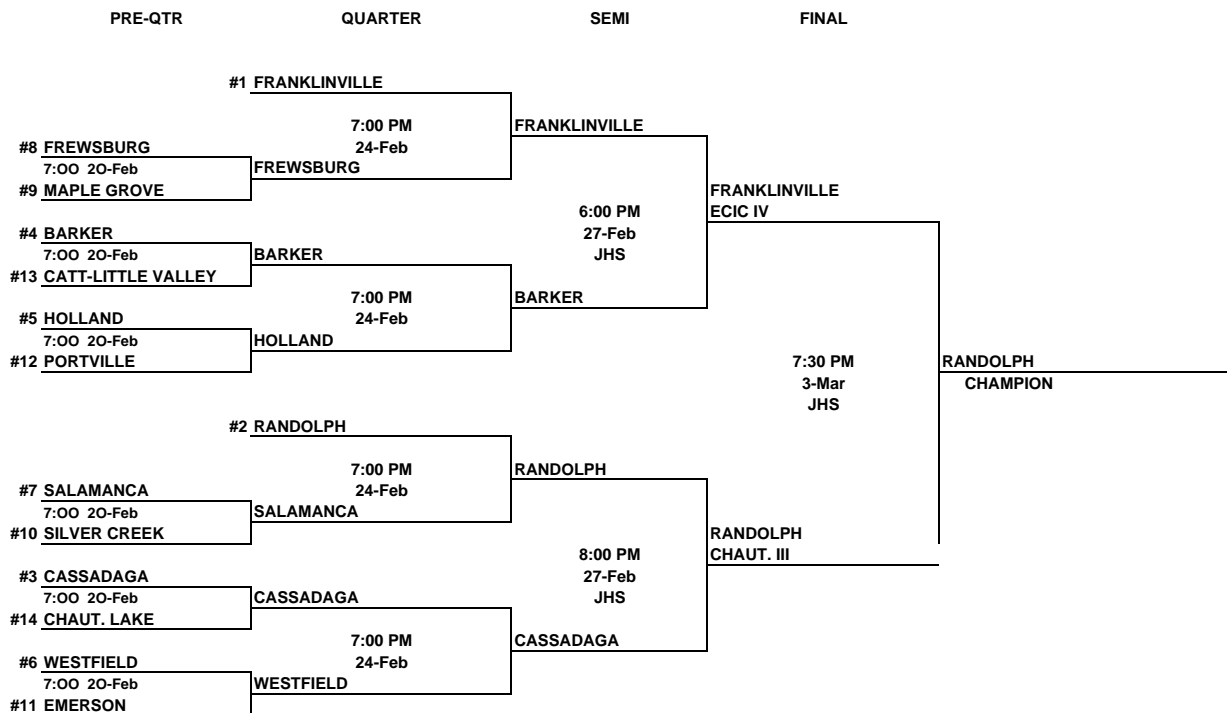

2006-2007 CLASSIFICATIONS

GIRLS

3/5/2007

**AND
BRACKETS**

C

CLASS C

	SCHOOL	LEAGUE	LEAGUE RECORD		POWER POINTS	OVERALL WINS	OVERALL LOSSES	POWER RATING
			WINS	LOSSES				
1	FRANKLINVILLE	EXPRESSWAY	9	1	47	16	4	4.700
2	RANDOLPH	CHAUT. II	12	2	60	15	5	4.286
3	CASSADAGA	CHAUT. II	12	2	60	16	4	4.286
4	BARKER	NO	7	5	43	12	8	3.583
5	HOLLAND	ECIC IV	7	5	42	10	10	3.500
6	WESTFIELD	CHAUT. III	12	2	48	15	5	3.429
7	SALAMANCA	CHAUT. II	9	5	45	13	7	3.214
8	FREWSBURG	CHAUT. II	9	5	45	12	8	3.214
9	MAPLE GROVE	CHAUT. II	6	8	30	10	9	2.143
10	SILVER CREEK	CHAUT. II	6	8	30	11	8	2.143
11	EMERSON	BUFFALO	4	8	23	5	11	1.917
12	PORTVILLE	EXPRESSWAY	3	7	16	7	13	1.600
13	CATT-LITTLE VALLEY	CHAUT. II	1	13	5	3	17	0.357
14	CHAUT. LAKE	CHAUT. II	1	13	5	3	17	0.357