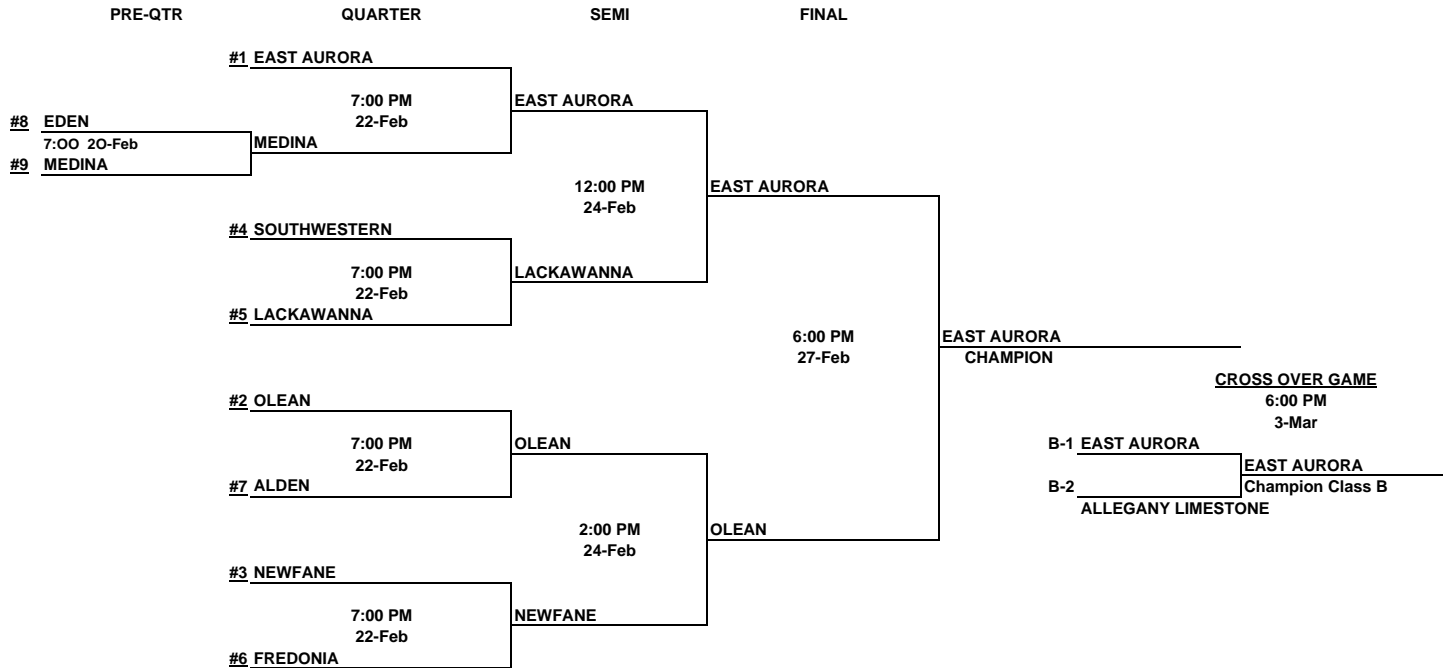

PRE-QTR QUARTER SEMI FINAL

ROUND	DATE	TIME	SITE
PRE QTR	February 20, 2007	7:00 PM	MEMBER SCHOOL
QUARTER	February 22, 2007	7:00 PM	MEMBER SCHOOL
SEMI	February 24, 2007	6:00 AND 8:00	LOCKPORT HS
FINAL	February 28, 2007	8:00 PM	ECC CITY CAMPUS
CROSS OVER FINAL	March 3, 2007	2:00 PM	ECC CITY CAMPUS
REGIONAL	March 10, 2007	2:00 PM	FINGER LAKES CC
STATE SEMI	March 16, 2007	1:30 PM	HUDSON VALLEY CC
STATE FINAL	March 17, 2007	7:00 PM	HUDSON VALLEY CC
FEDERATION FINAL	March 24, 2007	12:15 PM	GLENS FALLS

2006-2007 CLASSIFICATIONS

GIRLS

3/5/2007

**AND
BRACKETS**

B-1

CLASS B-1

	SCHOOL	LEAGUE	LEAGUE RECORD		POWER POINTS	OVERALL WINS	OVERALL LOSSES	POWER RATING
			WINS	LOSSES				
1	EAST AURORA	ECIC IV	12	0	58	17	3	4.833
2	OLEAN	CHAUT. I	10	2	52	11	7	4.333
3	NEWFANE	NO	10	2	48	16	4	4.000
4	SOUTHWESTERN	CHAUT. I	9	3	47	15	5	3.917
5	LACKAWANNA	ECIC IV	9	3	43	11	5	3.583
6	FREDONIA	CHAUT. I	7	5	37	12	7	3.083
7	ALDEN	ECIC IV	6	6	30	11	9	2.500
8	EDEN	ECIC IV	6	6	29	10	9	2.417
9	MEDINA	NO	6	6	29	9	11	2.417