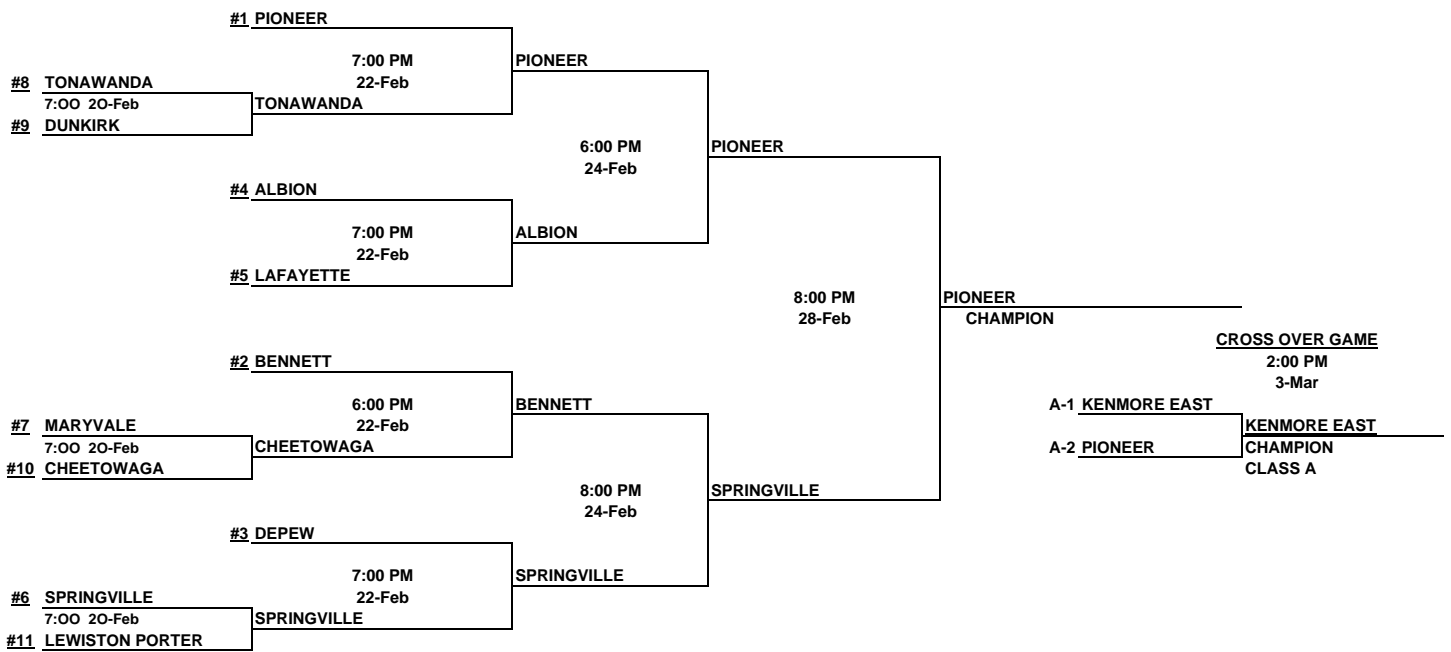

2006-2007 CLASSIFICATIONS

GIRLS

3/5/2007

**AND
BRACKETS**

A-2

CLASS A-2

	SCHOOL	LEAGUE	LEAGUE RECORD		POWER POINTS	OVERALL WINS	OVERALL LOSSES	POWER RATING
			WINS	LOSSES				
1	PIONEER	ECIC III	11	0	55	15	4	4.583
2	BENNETT	BUFFALO	11	1	46	11	9	3.833
3	DEPEW	ECIC III	9	3	45	13	5	3.750
4	ALBION	NO	10	2	39	12	8	3.250
5	LAFAYETTE	BUFFALO	9	3	36	9	3	3.000
6	SPRINGVILLE	ECIC III	7	5	35	11	9	2.917
7	MARYVALE	ECIC III	4	8	20	6	13	1.667
8	TONAWANDA	ECIC III	3	9	15	8	12	1.250
9	DUNKIRK	CHAUT. I	2	10	8	4	15	0.667
10	CHEETOWAGA	ECIC III	0	12	0	4	15	0.000
11	LEWISTON PORTER	NFL	0	14	0	0	19	0.000

PRE-QTR QUARTER SEMI FINAL

ROUND	DATE	TIME	SITE
PRE QTR	February 20, 2007	7:00 PM	MEMBER SCHOOL
QUARTER	February 22, 2007	7:00 PM	MEMBER SCHOOL
SEMI	February 24, 2007	6:00 AND 8:00	LOCKPORT HS
FINAL	February 28, 2007	8:00 PM	ECC CITY CAMPUS
CROSS OVER FINAL	March 3, 2007	2:00 PM	ECC CITY CAMPUS
REGIONAL	March 10, 2007	2:00 PM	FINGER LAKES CC
STATE SEMI	March 16, 2007	1:30 PM	HUDSON VALLEY CC
STATE FINAL	March 17, 2007	7:00 PM	HUDSON VALLEY CC
FEDERATION FINAL	March 24, 2007	12:15 PM	GLENS FALLS