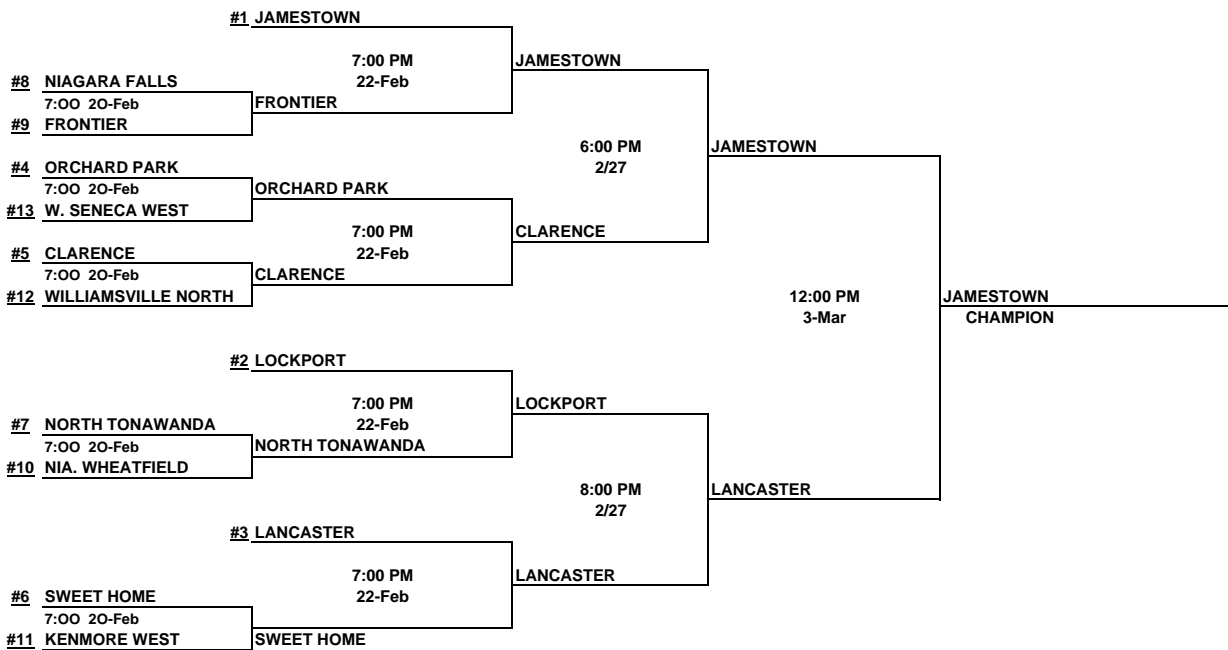

2006-2007 CLASSIFICATIONS

GIRLS

3/5/2007

**AND
BRACKETS**

AA

CLASS AA-1

	SCHOOL	LEAGUE	LEAGUE RECORD		POWER POINTS	OVERALL WINS	OVERALL LOSSES	POWER RATING
			WINS	LOSSES				
1	JAMESTOWN	ECIC I	14	0	70	20	0	5.000
2	LOCKPORT	NFL	12	2	55	14	5	3.929
3	LANCASTER	ECIC I	10	4	50	16	4	3.571
4	ORCHARD PARK	ECIC I	8	6	40	11	8	2.857
5	CLARENCE	ECIC I	8	6	40	11	9	2.857
6	SWEET HOME	ECIC I	6	8	30	7	12	2.143
7	NORTH TONAWANDA	NFL	6	8	28	10	10	2.000
8	NIAGARA FALLS	NFL	6	8	28	8	10	2.000
9	FRONTIER	ECIC I	5	9	25	7	13	1.786
10	NIA. WHEATFIELD	NFL	5	9	23	9	11	1.643
11	KENMORE WEST	NFL	5	9	22	7	11	1.571
12	WILLIAMSVILLE NORTH	ECIC I	4	10	20	6	14	1.429
13	W. SENECA WEST	ECIC I	1	13	5	4	15	0.357

PRE-QTR QUARTER SEMI FINAL

ROUND	DATE	TIME	SITE
PRE QTR	February 20, 2007	7:00 PM	MEMBER SCHOOL
QUARTER	February 22, 2007	7:00 PM	MEMBER SCHOOL
SEMI	February 27, 2007	6:00 AND 8:00	WILL. EAST
FINAL	March 3, 2007	12:00 PM	ECC CITY CAMPUS
REGIONAL	March 10, 2007	6:00 PM	ECC CITY CAMPUS
STATE SEMI	March 16, 2007	6:15 PM	HUDSON VALLEY CC
STATE FINAL	March 17, 2007	8:45 PM	HUDSON VALLEY CC
FEDERATION SEMI	March 23, 2007	1:30 PM	GLENS FALLS
FEDERATION FINAL	March 24, 2007	5:45 PM	GLENS FALLS