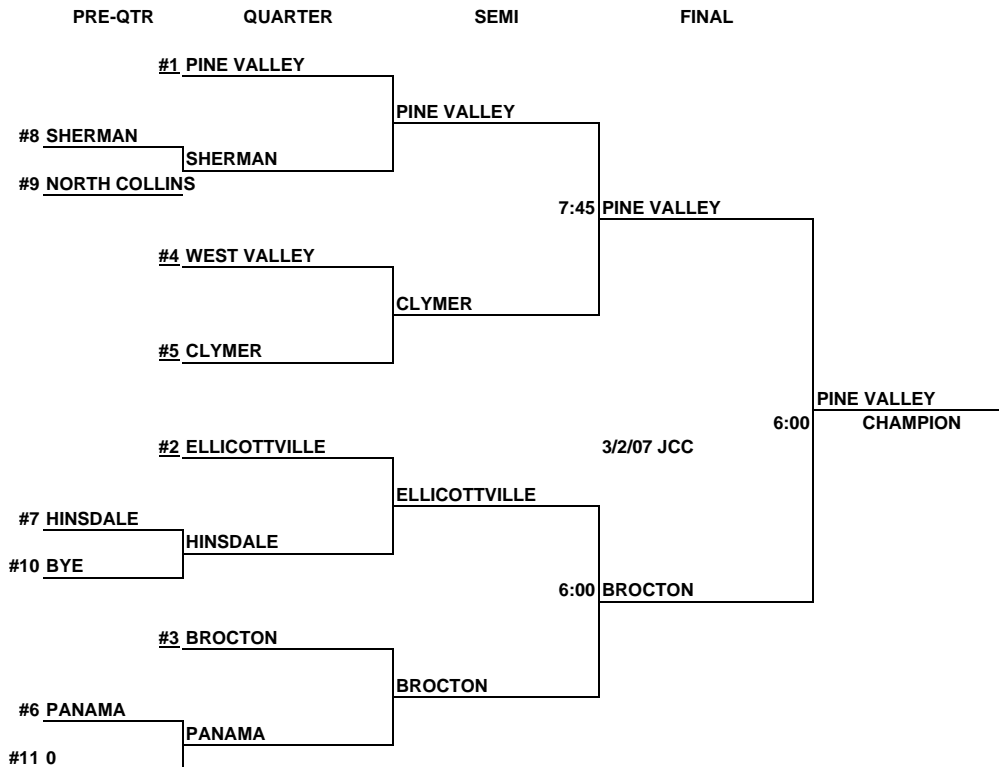

2006-2007 CLASSIFICATIONS BOYS

3/7/2007

AND BRACKETS

D

CLASS D

	SCHOOL	LEAGUE	LEAGUE RECORD		POWER POINTS	OVERALL WINS	OVERALL LOSSES	POWER RATING
			WINS	LOSSES				
1	PINE VALLEY	CHAUT. III	12	0	62	19	1	5.167
2	ELLCOTTVILLE	CATT. D	7	1	37	14	6	4.375
3	BROCTON	CHAUT. III	10	2	52	11	7	4.333
4	WEST VALLEY	CATT. D	6	2	32	13	7	4.000
5	CLYMER	CHAUT. III	7	5	36	13	7	3.000
6	PANAMA	CHAUT. III	4	8	20	6	14	1.667
7	HINSDALE	CATT. D	2	6	10	6	14	1.250
8	SHERMAN	CHAUT. III	2	10	10	3	17	0.833
9	NORTH COLLIN	CATT. D	1	7	5	4	15	0.625
10	BYE		0	1	0			0.000