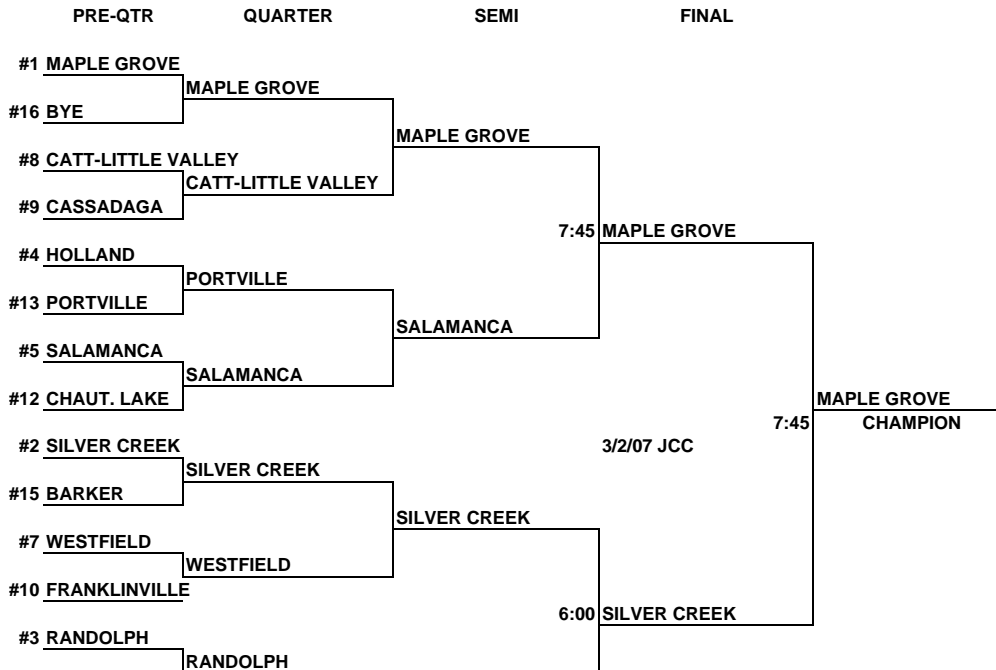

2006-2007 CLASSIFICATIONS BOYS

3/7/2007

AND BRACKETS

C

CLASS C

	SCHOOL	LEAGUE	LEAGUE RECORD		POWER POINTS	OVERALL WINS	OVERALL LOSSES	POWER RATING
			WINS	LOSSES				
1	MAPLE GROVE	CHAUT. II	13	1	65	18	2	4.643
2	SILVER CREEK	CHAUT. II	11	3	55	14	6	3.928
3	RANDOLPH	CHAUT. II	9	5	45	13	7	3.214
4	HOLLAND	ECIC IV	6	6	36	7	12	3.000
5	SALAMANCA	CHAUT. II	8	6	40	11	9	2.857
6	BURGARD	BUFFALO	5	7	32	7	12	2.667
7	WESTFIELD	CHAUT. III	7	5	28	9	9	2.333
8	CATT-LITTLE V	CHAUT. II	6	8	30	10	10	2.143
9	CASSADAGA	CHAUT. II	5	9	25	6	14	1.786
10	FRANKLINVILLE	EXPRESS.	2	8	10	5	15	1.000
11	FREWSBURG	CHAUT. II	2	12	10	5	15	0.714
12	CHAUT. LAKE	CHAUT. II	2	12	10	4	16	0.714
13	PORTVILLE	EXPRESS.	1	9	5	4	16	0.500
14	EMERSON	BUFFALO	0	12	0	5	15	0.000
15	BARKER	NO	0	12	0	2	18	0.000
16	BYE		0	1	0	0	0	0.000