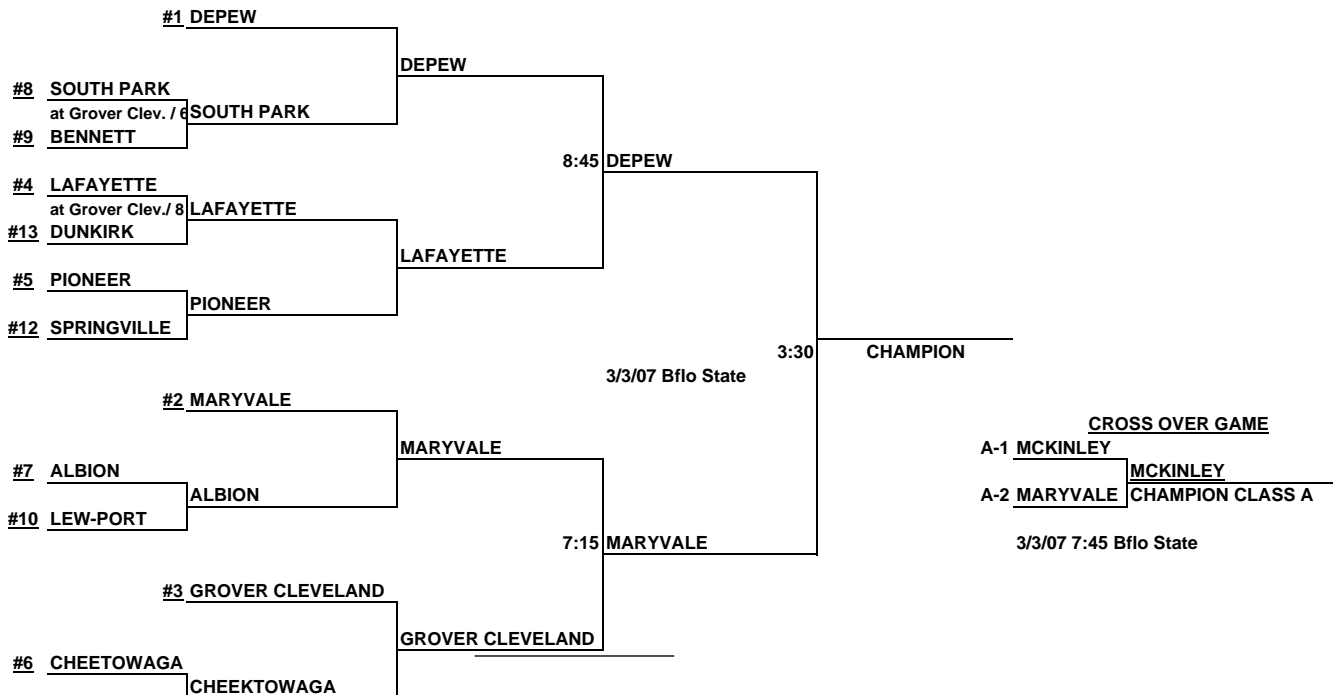

PRE-QTR QUARTER SEMI FINAL

2006-2007 CLASSIFICATIONS BOYS

3/7/2007

AND BRACKETS

A-1

CLASS A-1

	SCHOOL	LEAGUE	LEAGUE RECORD		POWER POINTS	OVERALL WINS	OVERALL LOSSES	POWER RATING
			WINS	LOSSES				
1	AMHERST	ECIC	11	1	55	15	5	4.583
2	WILLIAMSVILL	ECIC II	9	3	45	11	9	3.750
3	KENMORE EAS	NFL	9	5	51	11	8	3.643
4	MCKINLEY	BUFFALO	10	2	43	16	4	3.583
5	WILLIAMSVILLE	ECIC.II	8	4	40	11	8	3.333
6	HAMBURG	ECIC	6	6	30	8	12	2.500
7	GRAND ISLAND	NFL	6	8	34	10	10	2.429
8	RIVERSIDE	BUFFALO	6	6	25	9	11	2.083
9	STARPOINT	ECIC. III	5	7	25	10	10	2.083
10	HUTCH TECH	BUFFALO	6	6	24	11	8	2.000
11	LAKE SHORE	ECIC	4	8	20	8	11	1.667
12	IROQUOIS	ECIC	3	9	15	6	14	1.250
13	W. SENECA EA	ECIC	1	11	5	4	14	0.417

PRE-QTR QUARTER SEMI FINAL

2006-2007 CLASSIFICATIONS BOYS

3/7/2007

AND BRACKETS

A-2

CLASS A-2

	SCHOOL	LEAGUE	LEAGUE RECORD		POWER POINTS	OVERALL WINS	OVERALL LOSSES	POWER RATING
			WINS	LOSSES				
1	DEPEW	ECIC	11	1	55	19	1	4.583
2	MARYVALE	ECIC	9	3	45	14	6	3.750
3	GROVER CLEV	BUFFALO	10	2	43	14	6	3.583
4	LAFAYETTE	BUFFALO	10	2	42	14	5	3.500
5	PIONEER	ECIC	8	4	40	11	9	3.333
6	CHEETOWAGA	ECIC	7	5	35	12	8	2.917
7	ALBION	NO	7	5	26	10	10	2.167
8	SOUTH PARK	BUFFALO	5	7	21	9	9	1.750
9	BENNETT	BUFFALO	4	8	16	4	15	1.333
10	LEW-PORT	NFL	3	11	17	4	16	1.214
11	TONAWANDA	ECIC	2	10	10	3	17	0.833
12	SPRINGVILLE	ECIC	0	12	0	0	19	0.000
13	DUNKIRK	CHAUT. 1	0	12	0	5	19	0.000

PRE-QTR QUARTER SEMI FINAL

2006-2007 CLASSIFICATIONS BOYS

3/7/2007

AND BRACKETS

B-1

CLASS B-1

	SCHOOL	LEAGUE	LEAGUE RECORD		POWER POINTS	OVERALL WINS	OVERALL LOSSES	POWER RATING
			WINS	LOSSES				
1	OLEAN	CHAUT. I	12	0	62	19	1	5.167
2	LACKAWANNA	ECIC IV	12	0	58	16	3	4.833
3	EAST AURORA	ECIC IV	10	2	48	15	5	4.000
4	NEWFANE	NO	9	3	44	15	5	3.667
5	MEDINA	NO	7	5	34	10	10	2.833
6	ALDEN	ECIC IV	7	5	34	9	10	2.833
7	SENECA	BUFFALO	6	6	30	10	10	2.500
8	FREDONIA	CHAUT. I	5	7	27	7	12	2.250
9	SOUTHWESTER	CHAUT. I	3	9	17	6	14	1.417
10	EDEN	ECIC IV	2	10	10	4	16	0.833