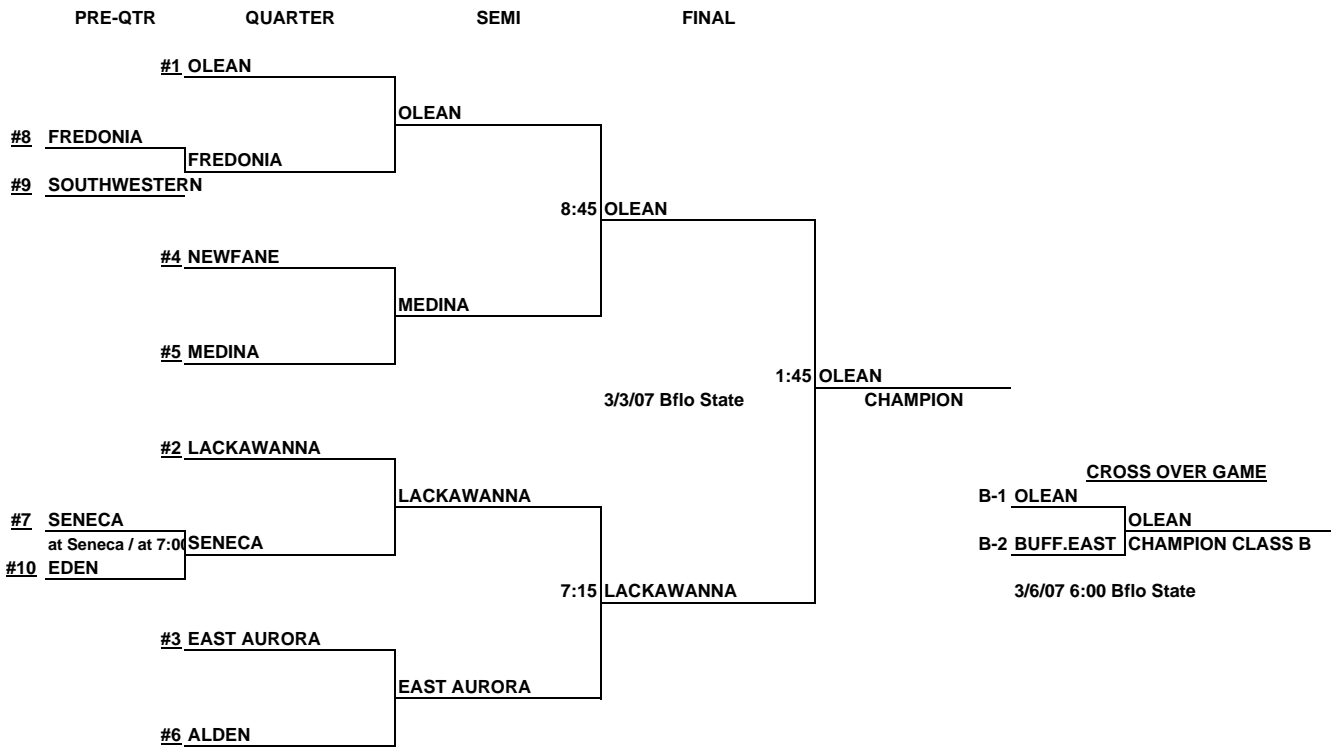

PRE-QTR QUARTER SEMI FINAL

2006-2007 CLASSIFICATIONS BOYS

3/7/2007

AND BRACKETS

A-2

CLASS A-2

	SCHOOL	LEAGUE	LEAGUE RECORD		POWER POINTS	OVERALL WINS	OVERALL LOSSES	POWER RATING
			WINS	LOSSES				
1	DEPEW	ECIC	11	1	55	19	1	4.583
2	MARYVALE	ECIC	9	3	45	14	6	3.750
3	GROVER CLEV	BUFFALO	10	2	43	14	6	3.583
4	LAFAYETTE	BUFFALO	10	2	42	14	5	3.500
5	PIONEER	ECIC	8	4	40	11	9	3.333
6	CHEETOWAGA	ECIC	7	5	35	12	8	2.917
7	ALBION	NO	7	5	26	10	10	2.167
8	SOUTH PARK	BUFFALO	5	7	21	9	9	1.750
9	BENNETT	BUFFALO	4	8	16	4	15	1.333
10	LEW-PORT	NFL	3	11	17	4	16	1.214
11	TONAWANDA	ECIC	2	10	10	3	17	0.833
12	SPRINGVILLE	ECIC	0	12	0	0	19	0.000
13	DUNKIRK	CHAUT. 1	0	12	0	5	19	0.000

PRE-QTR QUARTER SEMI FINAL

2006-2007 CLASSIFICATIONS BOYS

3/7/2007

AND BRACKETS

B-1

CLASS B-1

	SCHOOL	LEAGUE	LEAGUE RECORD		POWER POINTS	OVERALL WINS	OVERALL LOSSES	POWER RATING
			WINS	LOSSES				
1	OLEAN	CHAUT. I	12	0	62	19	1	5.167
2	LACKAWANNA	ECIC IV	12	0	58	16	3	4.833
3	EAST AURORA	ECIC IV	10	2	48	15	5	4.000
4	NEWFANE	NO	9	3	44	15	5	3.667
5	MEDINA	NO	7	5	34	10	10	2.833
6	ALDEN	ECIC IV	7	5	34	9	10	2.833
7	SENECA	BUFFALO	6	6	30	10	10	2.500
8	FREDONIA	CHAUT. I	5	7	27	7	12	2.250
9	SOUTHWESTER	CHAUT. I	3	9	17	6	14	1.417
10	EDEN	ECIC IV	2	10	10	4	16	0.833