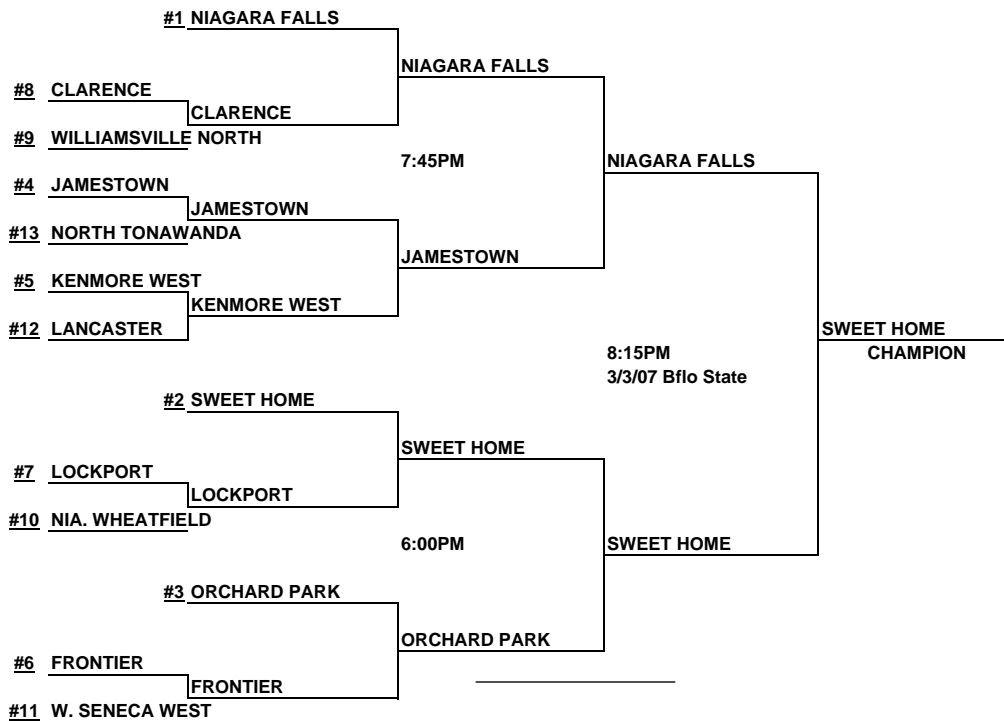

2006-2007 CLASSIFICATIONS BOYS

3/7/2007

AND BRACKETS

AA

CLASS AA-1

	SCHOOL	LEAGUE	LEAGUE RECORD		POWER POINTS	OVERALL WINS	OVERALL LOSSES	POWER RATING
			WINS	LOSSES				
1	NIAGARA FALL	NFL	14	0	64	18	2	4.571
2	SWEET HOME	ECIC I	12	2	60	16	4	4.286
3	ORCHARD PAR	ECIC I	11	3	55	16	4	3.929
4	JAMESTOWN	ECIC I	10	4	50	16	4	3.571
5	KENMORE WES	NFL	10	4	46	12	8	3.286
6	FRONTIER	ECIC I	8	6	40	13	7	2.857
7	LOCKPORT	NFL	8	6	36	9	11	2.571
8	CLARENCE	ECIC I	7	7	35	12	8	2.500
9	WILLIAMSVILLE	ECIC I	5	9	25	9	11	1.786
10	NIA. WHEATFIE	NFL	5	9	22	5	15	1.571
11	W. SENECA WE	ECIC I	2	12	10	3	17	0.714
12	LANCASTER	ECIC I	1	13	5	4	16	0.357
13	NORTH TONAW	NFL	1	13	4	3	17	0.286

PRE-QTR   QUARTER   SEMI   FINAL