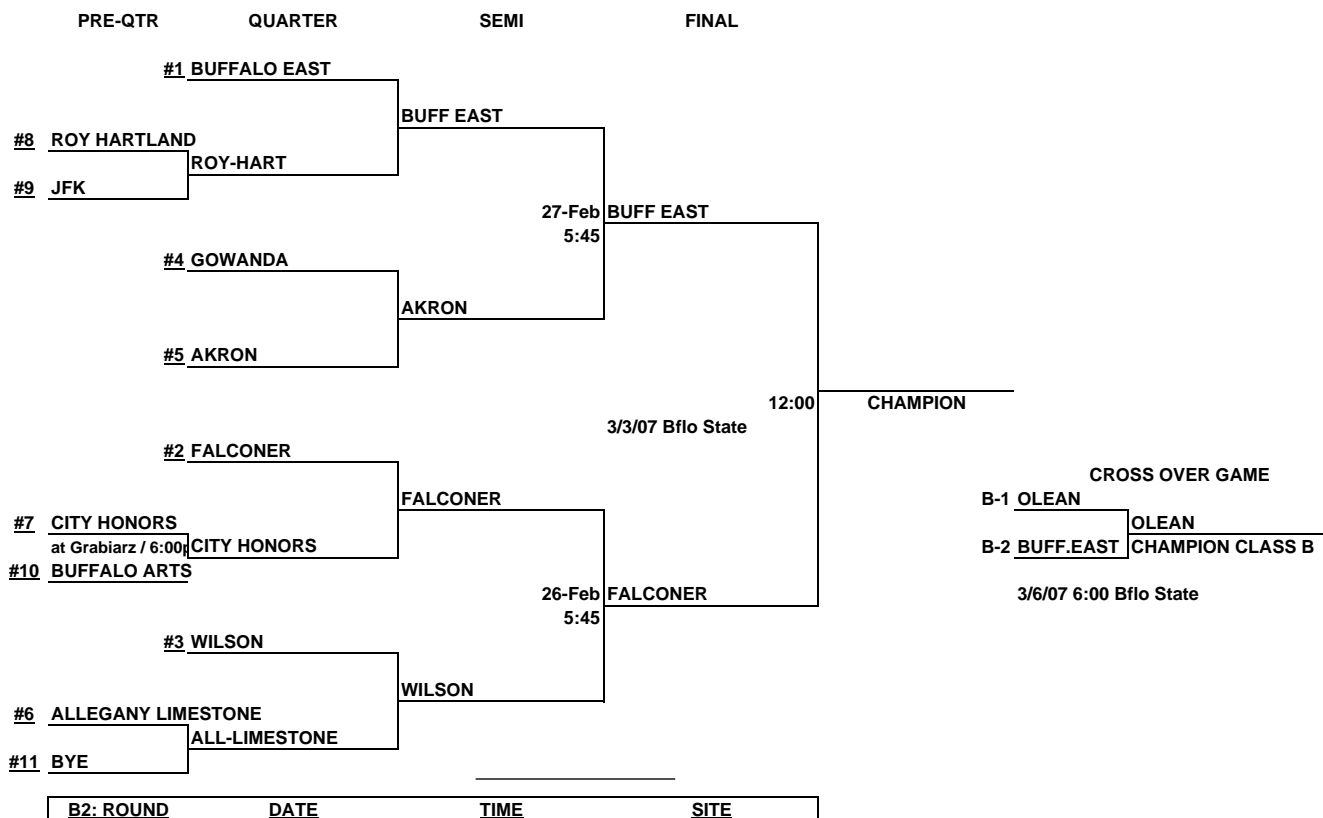

PRE-QTR QUARTER SEMI FINAL

2006-2007 CLASSIFICATIONS BOYS

3/7/2007

AND BRACKETS

B-1

CLASS B-1

	SCHOOL	LEAGUE	LEAGUE RECORD		POWER POINTS	OVERALL WINS	OVERALL LOSSES	POWER RATING
			WINS	LOSSES				
1	OLEAN	CHAUT. I	12	0	62	19	1	5.167
2	LACKAWANNA	ECIC IV	12	0	58	16	3	4.833
3	EAST AURORA	ECIC IV	10	2	48	15	5	4.000
4	NEWFANE	NO	9	3	44	15	5	3.667
5	MEDINA	NO	7	5	34	10	10	2.833
6	ALDEN	ECIC IV	7	5	34	9	10	2.833
7	SENECA	BUFFALO	6	6	30	10	10	2.500
8	FREDONIA	CHAUT. I	5	7	27	7	12	2.250
9	SOUTHWESTER	CHAUT. I	3	9	17	6	14	1.417
10	EDEN	ECIC IV	2	10	10	4	16	0.833

B1: ROUND	DATE	TIME	SITE
-----------	------	------	------

2006-2007 CLASSIFICATIONS BOYS

3/7/2007

AND BRACKETS

B-2

CLASS B-2

	SCHOOL	LEAGUE	LEAGUE RECORD		POWER POINTS	OVERALL		POWER RATING
			WINS	LOSSES		WINS	LOSSES	
1	BUFFALO EAST	BUFFALO	11	1	59	17	3	4.917
2	FALCONER	CHAUT. I	10	2	51	17	3	4.250
3	WILSON	NO	8	4	40	10	10	3.333
4	GOWANDA	CHAUT. I	7	5	37	12	7	3.083
5	AKRON	NO	7	5	34	12	8	2.833
6	ALLEGANY LIM	CHAUT. I	5	7	27	10	10	2.250
7	CITY HONORS	BUFFALO	4	8	19	7	13	1.583
8	ROY HARTLAND	NO	4	8	18	9	11	1.500
9	JFK	ECIC IV	3	9	14	4	15	1.167
10	BUFFALO ARTS	BUFFALO	1	11	4	4	13	0.333
11	BYE		0	1				0.000