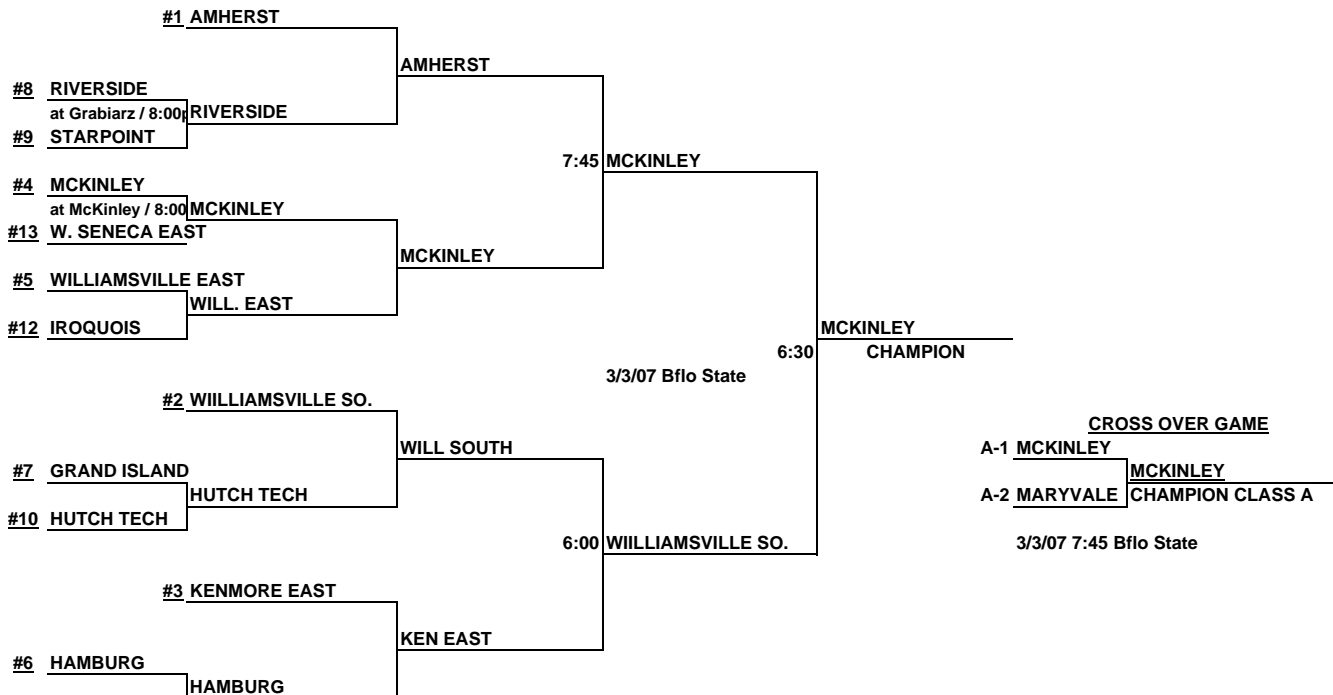

2006-2007 CLASSIFICATIONS BOYS

3/7/2007

AND BRACKETS

A-1

CLASS A-1

	SCHOOL	LEAGUE	LEAGUE RECORD		POWER POINTS	OVERALL WINS	OVERALL LOSSES	POWER RATING
			WINS	LOSSES				
1	AMHERST	ECIC	11	1	55	15	5	4.583
2	WILLIAMSVILL	ECIC II	9	3	45	11	9	3.750
3	KENMORE EAS	NFL	9	5	51	11	8	3.643
4	MCKINLEY	BUFFALO	10	2	43	16	4	3.583
5	WILLIAMSVILLE	ECIC.II	8	4	40	11	8	3.333
6	HAMBURG	ECIC	6	6	30	8	12	2.500
7	GRAND ISLAND	NFL	6	8	34	10	10	2.429
8	RIVERSIDE	BUFFALO	6	6	25	9	11	2.083
9	STARPOINT	ECIC. III	5	7	25	10	10	2.083
10	HUTCH TECH	BUFFALO	6	6	24	11	8	2.000
11	LAKE SHORE	ECIC	4	8	20	8	11	1.667
12	IROQUOIS	ECIC	3	9	15	6	14	1.250
13	W. SENECA EA	ECIC	1	11	5	4	14	0.417

PRE-QTR   QUARTER   SEMI   FINAL