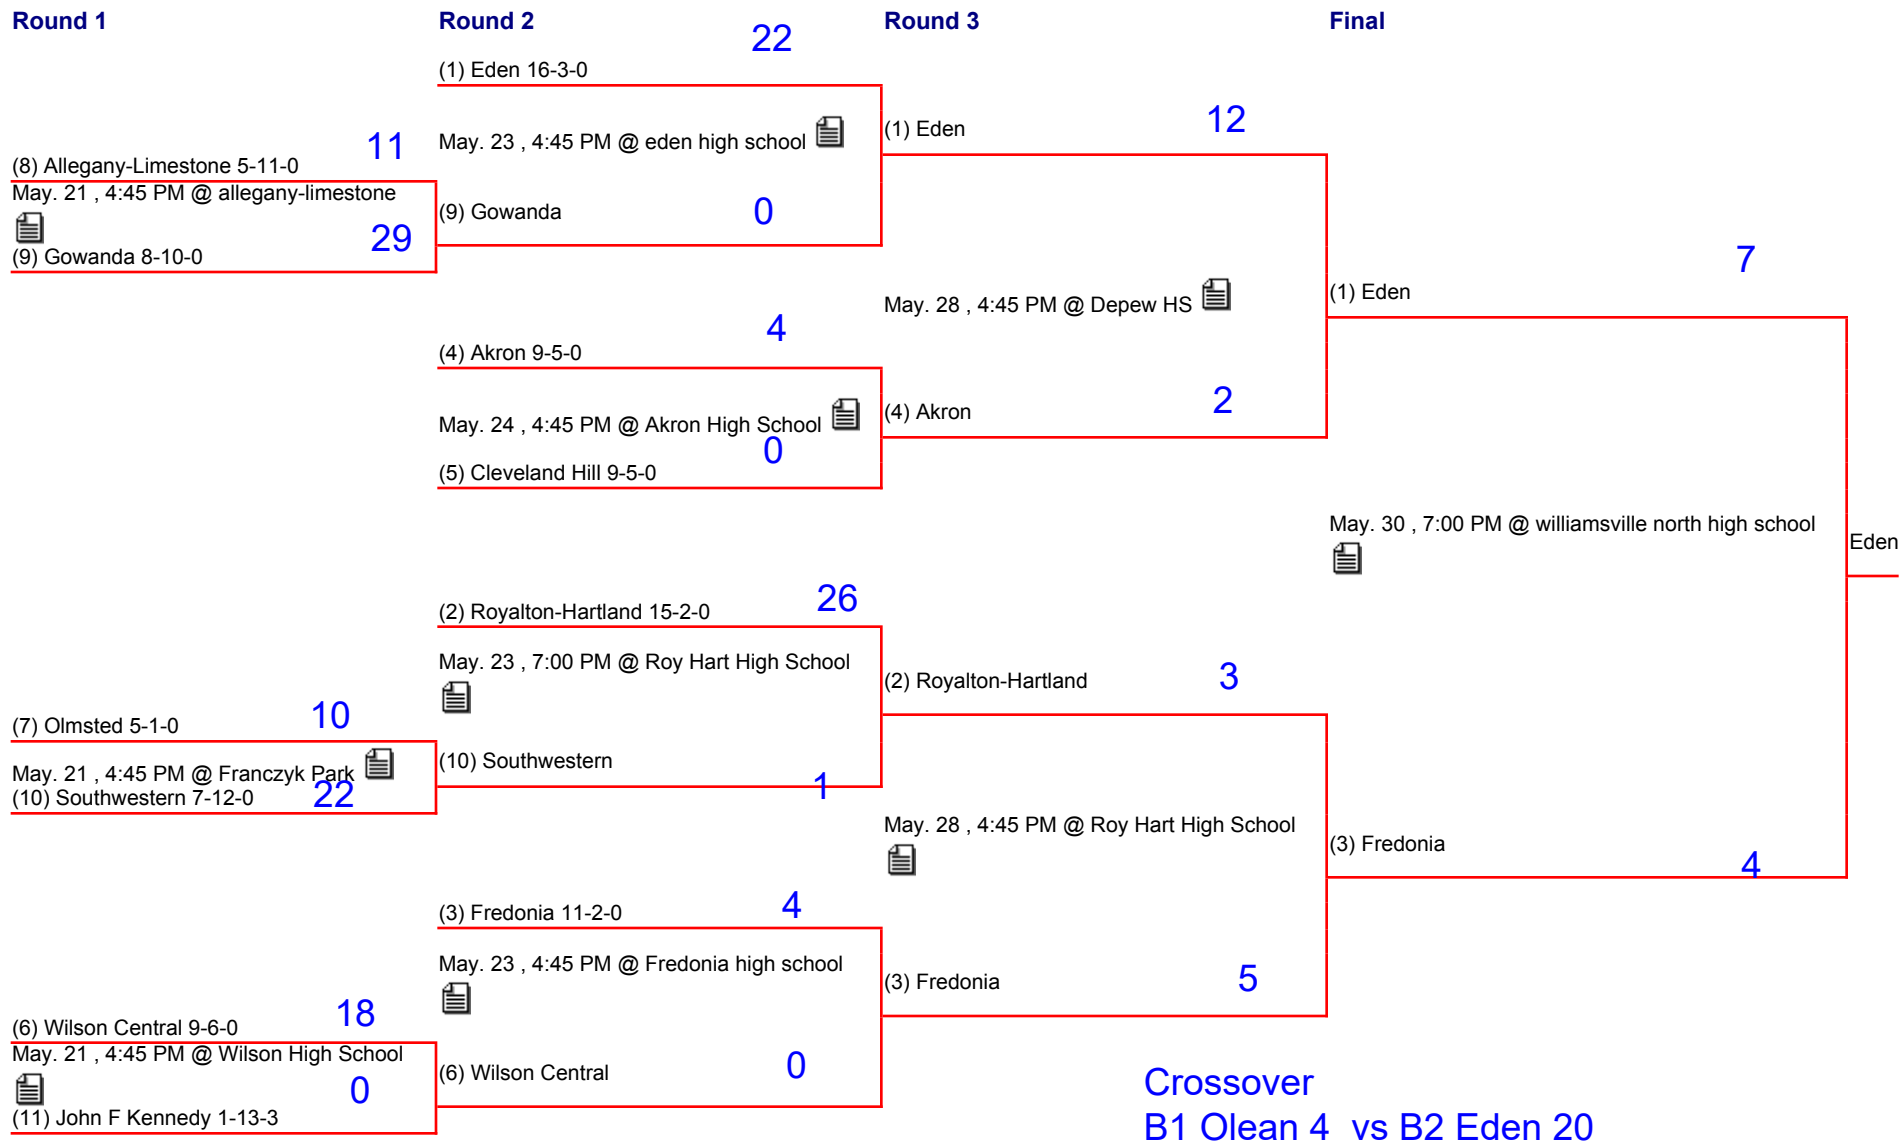

2019 Section 6 Girls Varsity Softball Class AA Sectional Bracket

Round 1	Round 2	Final
(1) Orchard Park 14-4-0 May. 23 , 4:45 PM @ Orchard Park  (8) Jamestown 0-17-0	(1) Orchard Park May. 29 , 4:45 PM @ Orchard Park  (4) Lancaster	(1) Orchard Park Jun. 3 , 7:00 PM @ Williamsville East  Orchard Park
(4) Lancaster 8-7-0 May. 23 , 4:45 PM @ Lancaster High School  (5) Niagara Falls 11-6-0	(4) Lancaster (6) Williamsville North May. 29 , 4:45 PM @ Frontier HS  (2) Frontier	(6) Williamsville North (6) Williamsville North
(3) Clarence 16-4-0 May. 23 , 4:45 PM @ clarence high school  (6) Williamsville North 10-9-0	(2) Frontier 11-5-0 May. 23 , 4:45 PM @ Frontier HS  (7) Lockport 9-8-0	

2019 Section 6 Girls Varsity Softball Class A1 Sectional Bracket

2019 Section 6 Girls Varsity Softball Class A2 Sectional Bracket

2019 Section 6 Girls Varsity Softball Class B1 Sectional Bracket

2019 Section 6 Girls Varsity Softball Class B2 Sectional Bracket

2019 Section 6 Girls Varsity Softball Class C1 Sectional Bracket

Round 1

(4) Falconer 11-8-0

14

May. 23 , 4:45 PM @ Falconer high school 
(5) Silver Creek 6-8-0

2

(3) Cattaraugus / Little Valley 9-10-0

11