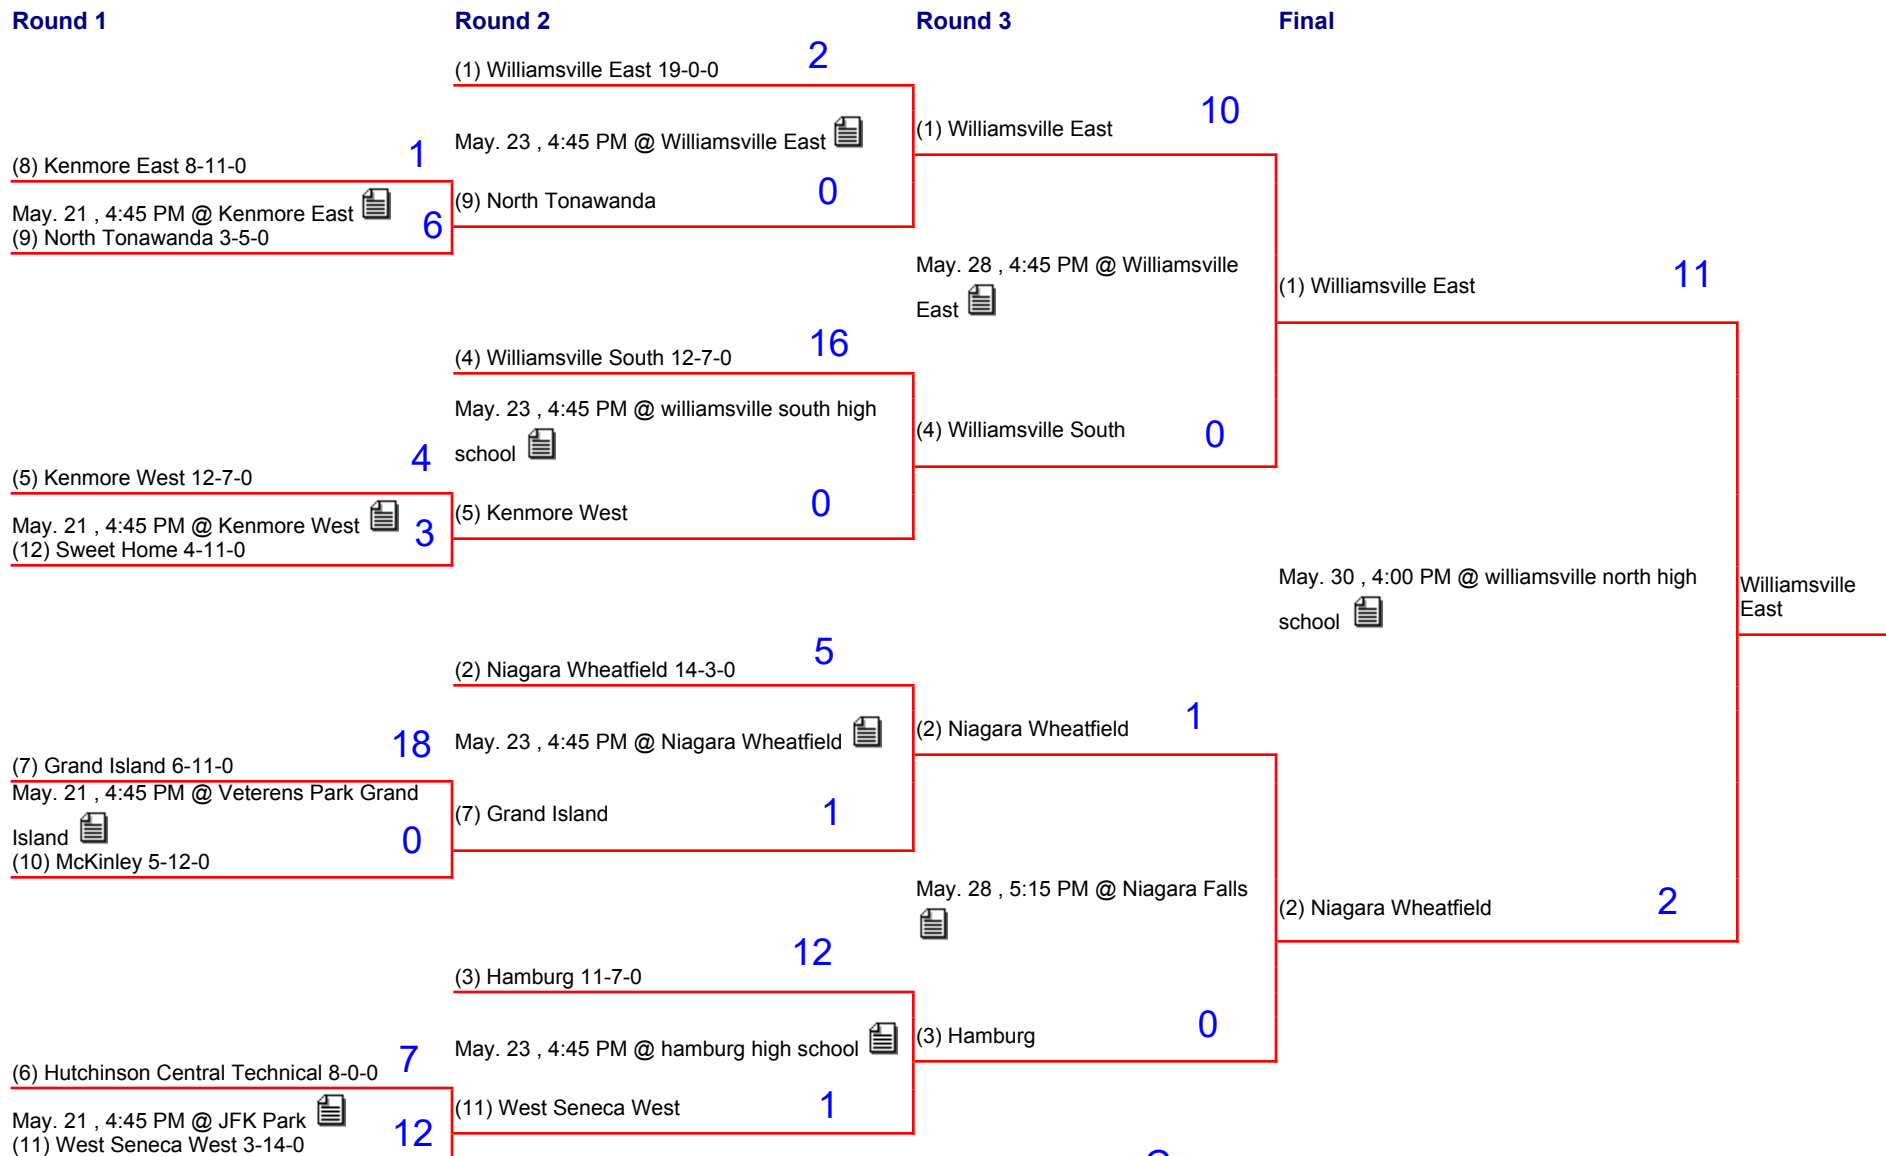

2019 Section 6 Girls Varsity Softball Class AA Sectional Bracket

Round 1	Round 2	Final
(1) Orchard Park 14-4-0 May. 23 , 4:45 PM @ Orchard Park  (8) Jamestown 0-17-0	(1) Orchard Park May. 29 , 4:45 PM @ Orchard Park  (4) Lancaster	(1) Orchard Park Jun. 3 , 7:00 PM @ Williamsville East  Orchard Park
(4) Lancaster 8-7-0 May. 23 , 4:45 PM @ Lancaster High School  (5) Niagara Falls 11-6-0	(4) Lancaster (6) Williamsville North May. 29 , 4:45 PM @ Frontier HS  (2) Frontier	(6) Williamsville North (6) Williamsville North
(3) Clarence 16-4-0 May. 23 , 4:45 PM @ clarence high school  (6) Williamsville North 10-9-0	(2) Frontier 11-5-0 May. 23 , 4:45 PM @ Frontier HS  (7) Lockport 9-8-0	

2019 Section 6 Girls Varsity Softball Class A1 Sectional Bracket

2019 Section 6 Girls Varsity Softball Class A2 Sectional Bracket

2019 Section 6 Girls Varsity Softball Class B1 Sectional Bracket

2019 Section 6 Girls Varsity Softball Class B2 Sectional Bracket

2019 Section 6 Girls Varsity Softball Class C1 Sectional Bracket

Round 1

(4) Falconer 11-8-0

14

May. 23 , 4:45 PM @ Falconer high school 
(5) Silver Creek 6-8-0

2

(3) Cattaraugus / Little Valley 9-10-0

11