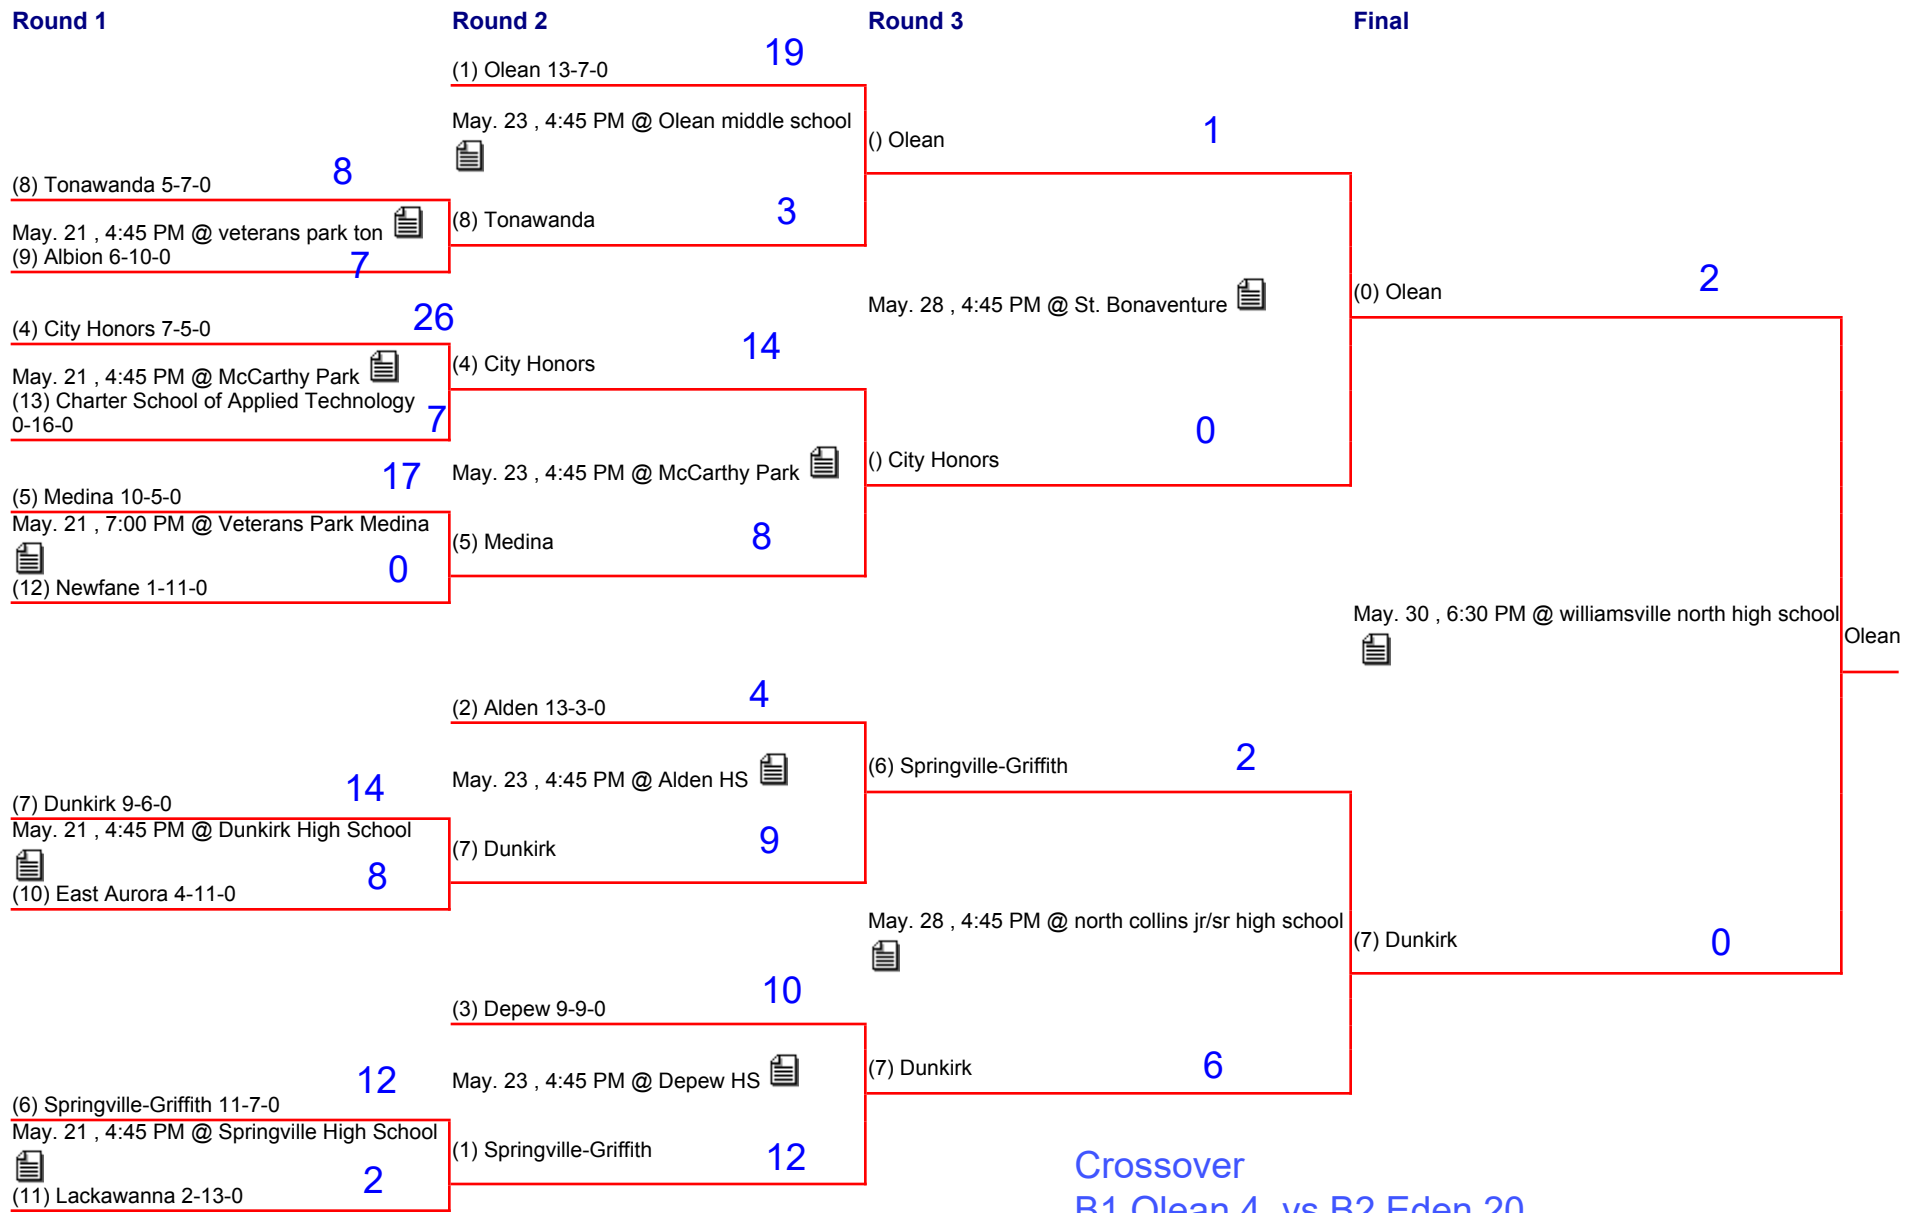

2019 Section 6 Girls Varsity Softball Class AA Sectional Bracket

Round 1	Round 2	Final
(1) Orchard Park 14-4-0 May. 23 , 4:45 PM @ Orchard Park  (8) Jamestown 0-17-0	(1) Orchard Park May. 29 , 4:45 PM @ Orchard Park  (4) Lancaster	(1) Orchard Park Jun. 3 , 7:00 PM @ Williamsville East  Orchard Park
(4) Lancaster 8-7-0 May. 23 , 4:45 PM @ Lancaster High School  (5) Niagara Falls 11-6-0	(4) Lancaster (6) Williamsville North May. 29 , 4:45 PM @ Frontier HS  (2) Frontier	(6) Williamsville North (6) Williamsville North
(3) Clarence 16-4-0 May. 23 , 4:45 PM @ clarence high school  (6) Williamsville North 10-9-0	(2) Frontier 11-5-0 May. 23 , 4:45 PM @ Frontier HS  (7) Lockport 9-8-0	

2019 Section 6 Girls Varsity Softball Class A1 Sectional Bracket

2019 Section 6 Girls Varsity Softball Class A2 Sectional Bracket

2019 Section 6 Girls Varsity Softball Class B1 Sectional Bracket

2019 Section 6 Girls Varsity Softball Class B2 Sectional Bracket

2019 Section 6 Girls Varsity Softball Class C1 Sectional Bracket

Round 1

(4) Falconer 11-8-0

14

May. 23 , 4:45 PM @ Falconer high school 
(5) Silver Creek 6-8-0

2

(3) Cattaraugus / Little Valley 9-10-0

11