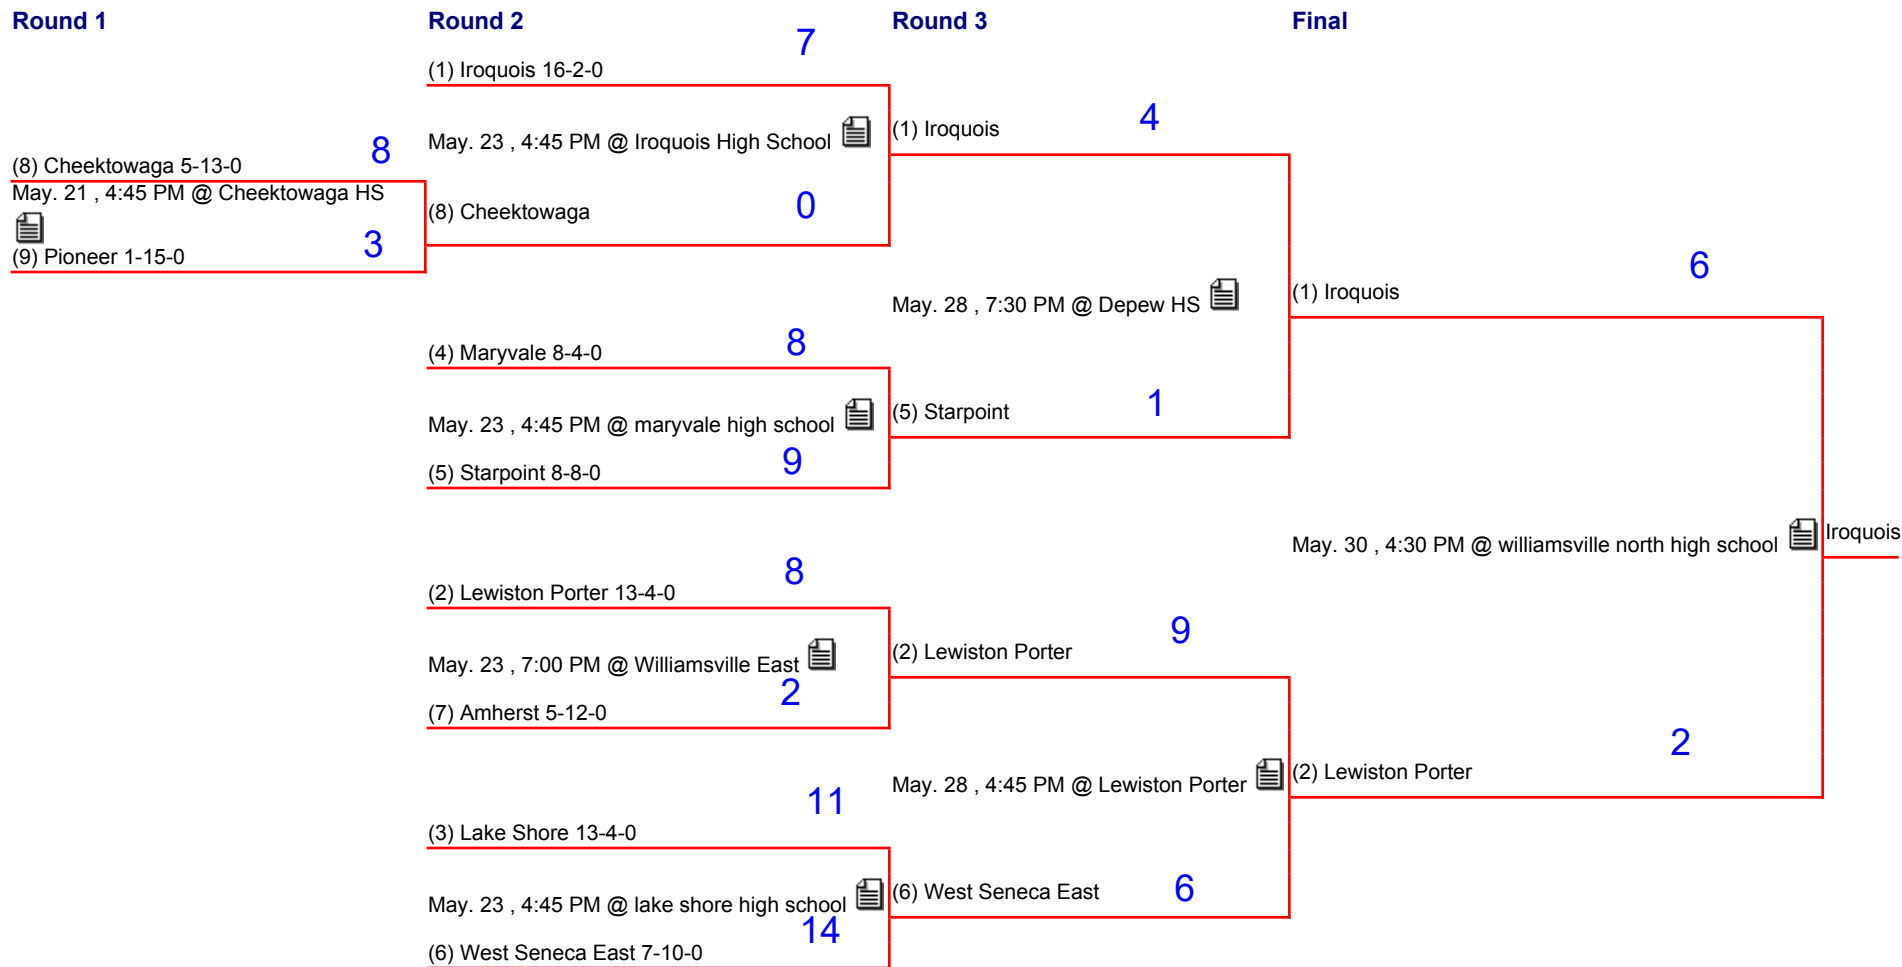

2019 Section 6 Girls Varsity Softball Class AA Sectional Bracket

Round 1	Round 2	Final
(1) Orchard Park 14-4-0 May. 23 , 4:45 PM @ Orchard Park  (8) Jamestown 0-17-0	(1) Orchard Park May. 29 , 4:45 PM @ Orchard Park  (4) Lancaster	(1) Orchard Park Jun. 3 , 7:00 PM @ Williamsville East  Orchard Park
(4) Lancaster 8-7-0 May. 23 , 4:45 PM @ Lancaster High School  (5) Niagara Falls 11-6-0	(4) Lancaster (6) Williamsville North May. 29 , 4:45 PM @ Frontier HS  (2) Frontier	(6) Williamsville North (6) Williamsville North
(3) Clarence 16-4-0 May. 23 , 4:45 PM @ clarence high school  (6) Williamsville North 10-9-0	(2) Frontier 11-5-0 May. 23 , 4:45 PM @ Frontier HS  (7) Lockport 9-8-0	

2019 Section 6 Girls Varsity Softball Class A1 Sectional Bracket

2019 Section 6 Girls Varsity Softball Class A2 Sectional Bracket

2019 Section 6 Girls Varsity Softball Class B1 Sectional Bracket

2019 Section 6 Girls Varsity Softball Class B2 Sectional Bracket

2019 Section 6 Girls Varsity Softball Class C1 Sectional Bracket

Round 1

(4) Falconer 11-8-0

14

May. 23 , 4:45 PM @ Falconer high school 
(5) Silver Creek 6-8-0

2

(3) Cattaraugus / Little Valley 9-10-0

11