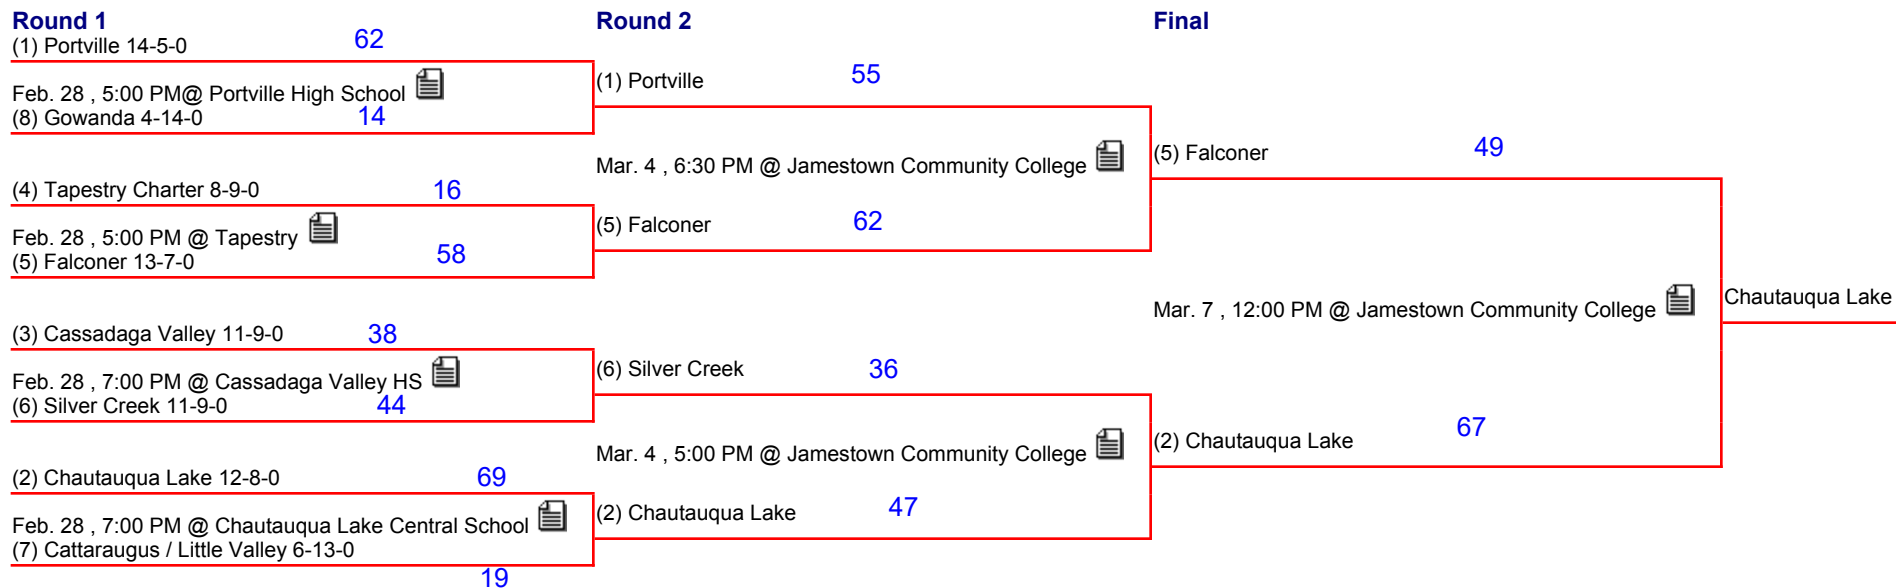

# 2020 Section 6 Girls Varsity Basketball Class A2 Sectional Bracket

A Crossover Wed 3/11 7pm Buffalo State  
A1 Hamburg (home)  
vs.  
A2 Williamsville South

# 2020 Section 6 Girls Varsity Basketball Class B1 Sectional Bracket

# 2020 Section 6 Girls Varsity Basketball Class B2 Sectional Bracket

B Crossover Wed 3/11 5pm Buffalo State  
B1 Dunkirk  
vs.  
B2 Southwestern (home)

# 2020 Section 6 Girls Varsity Basketball Class C1 Sectional Bracket

C Crossover Final Tues. 3/10 6pm at JCC  
C1 Chautauqua  
vs.  
C2 Holland