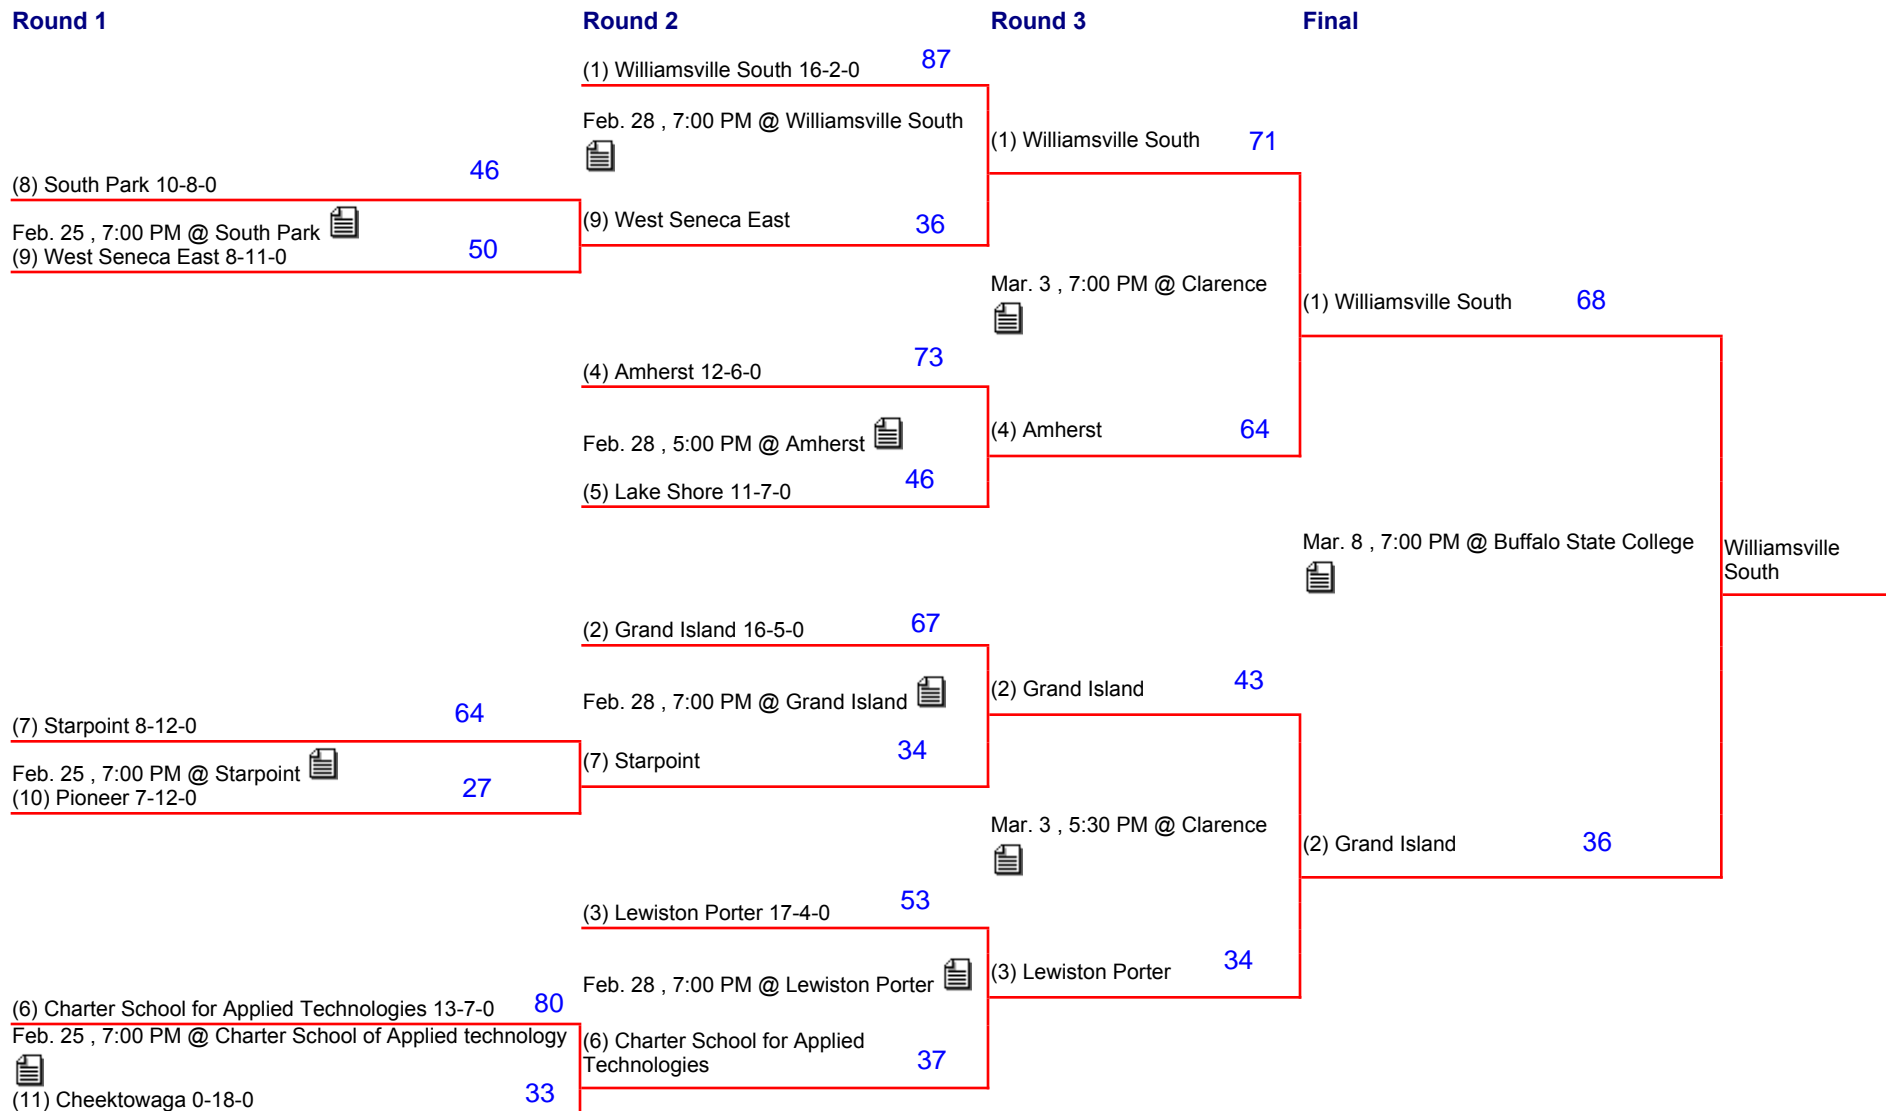

## Final

(1) Hamburg **64**

Mar. 8 , 5:00 PM @ Buffalo State College 

Hamburg

(3) Kenmore West **37**

A Crossover Wed 3/11 7pm Buffalo State  
A1 Hamburg (home)  
vs.  
A2 Williamsville South

# 2020 Section 6 Girls Varsity Basketball Class A2 Sectional Bracket

A Crossover Wed 3/11 7pm Buffalo State  
A1 Hamburg (home)  
vs.  
A2 Williamsville South

# 2020 Section 6 Girls Varsity Basketball Class B1 Sectional Bracket