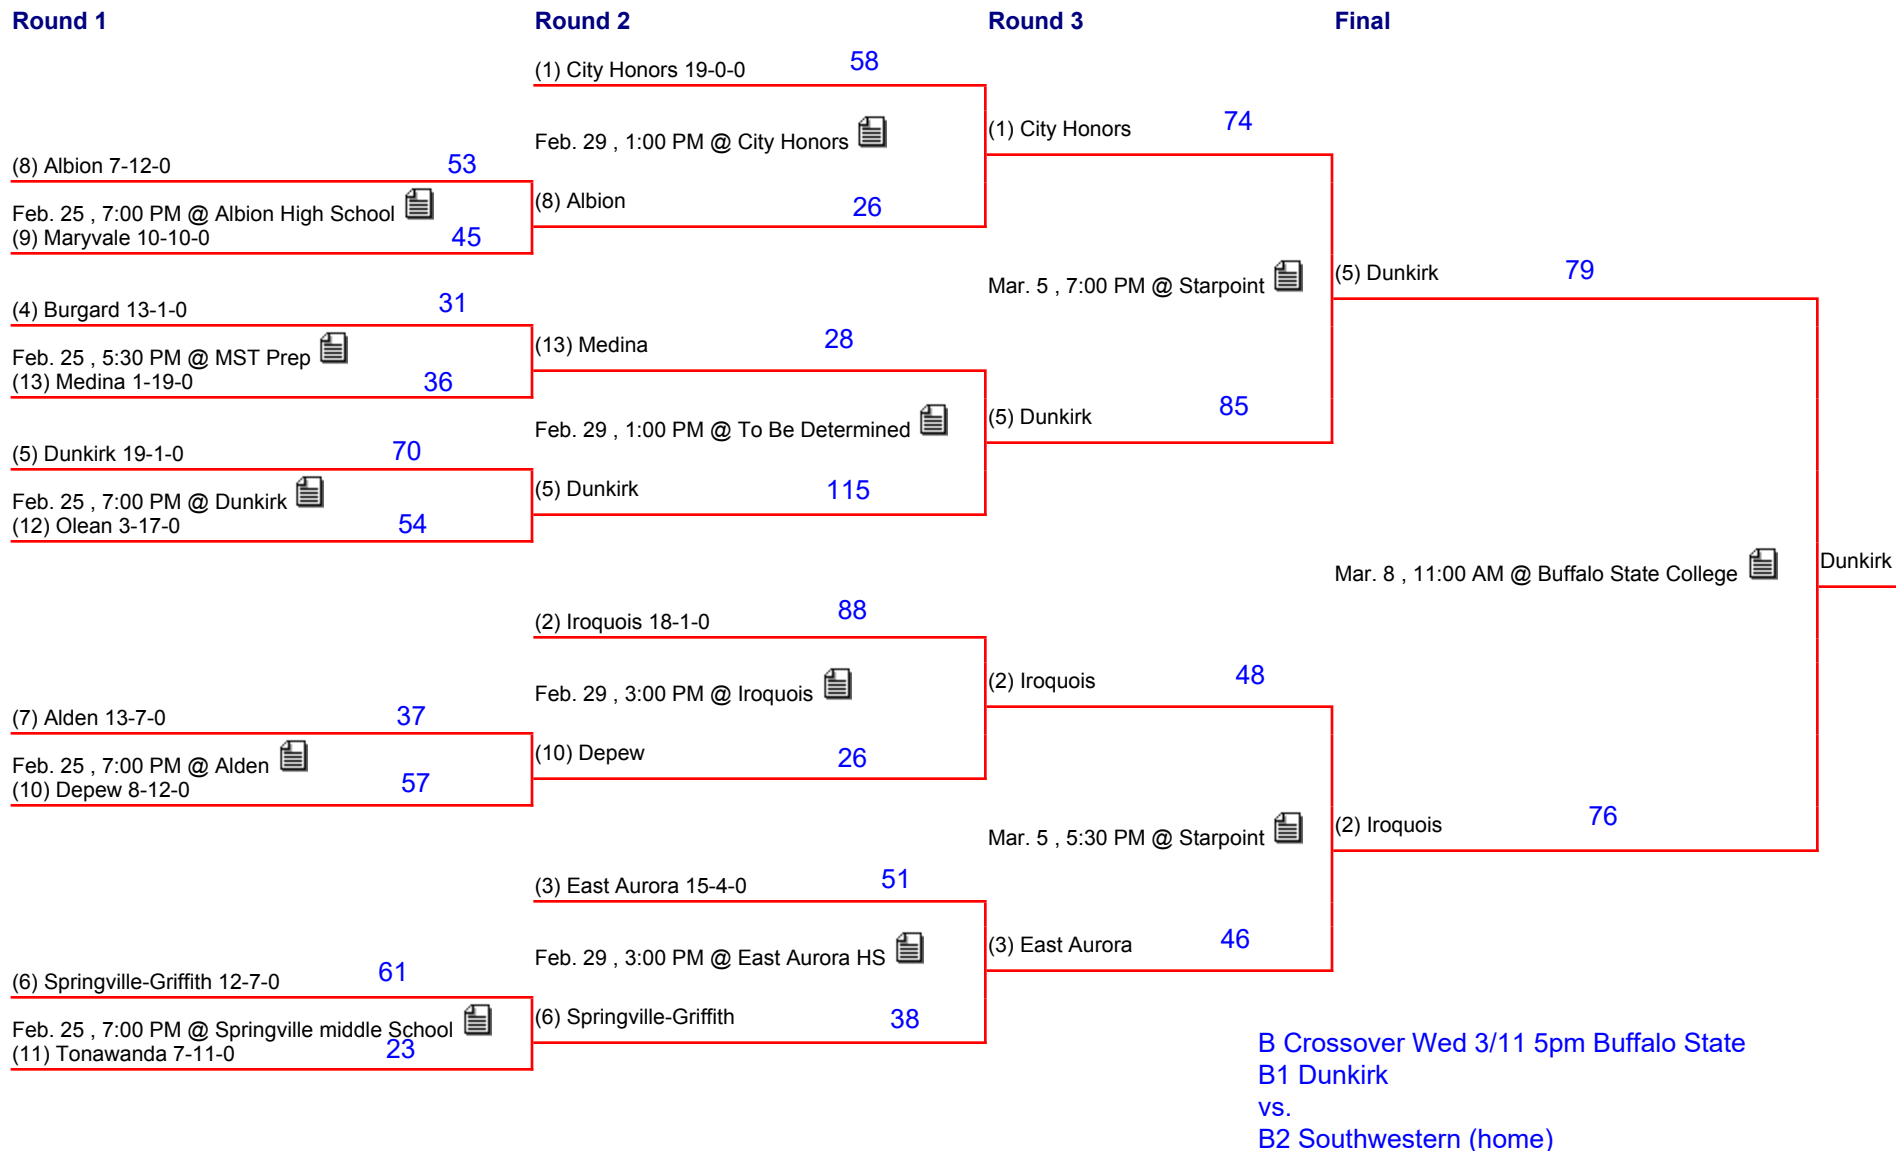

2020 Section 6 Girls Varsity Basketball Class B1 Sectional Bracket