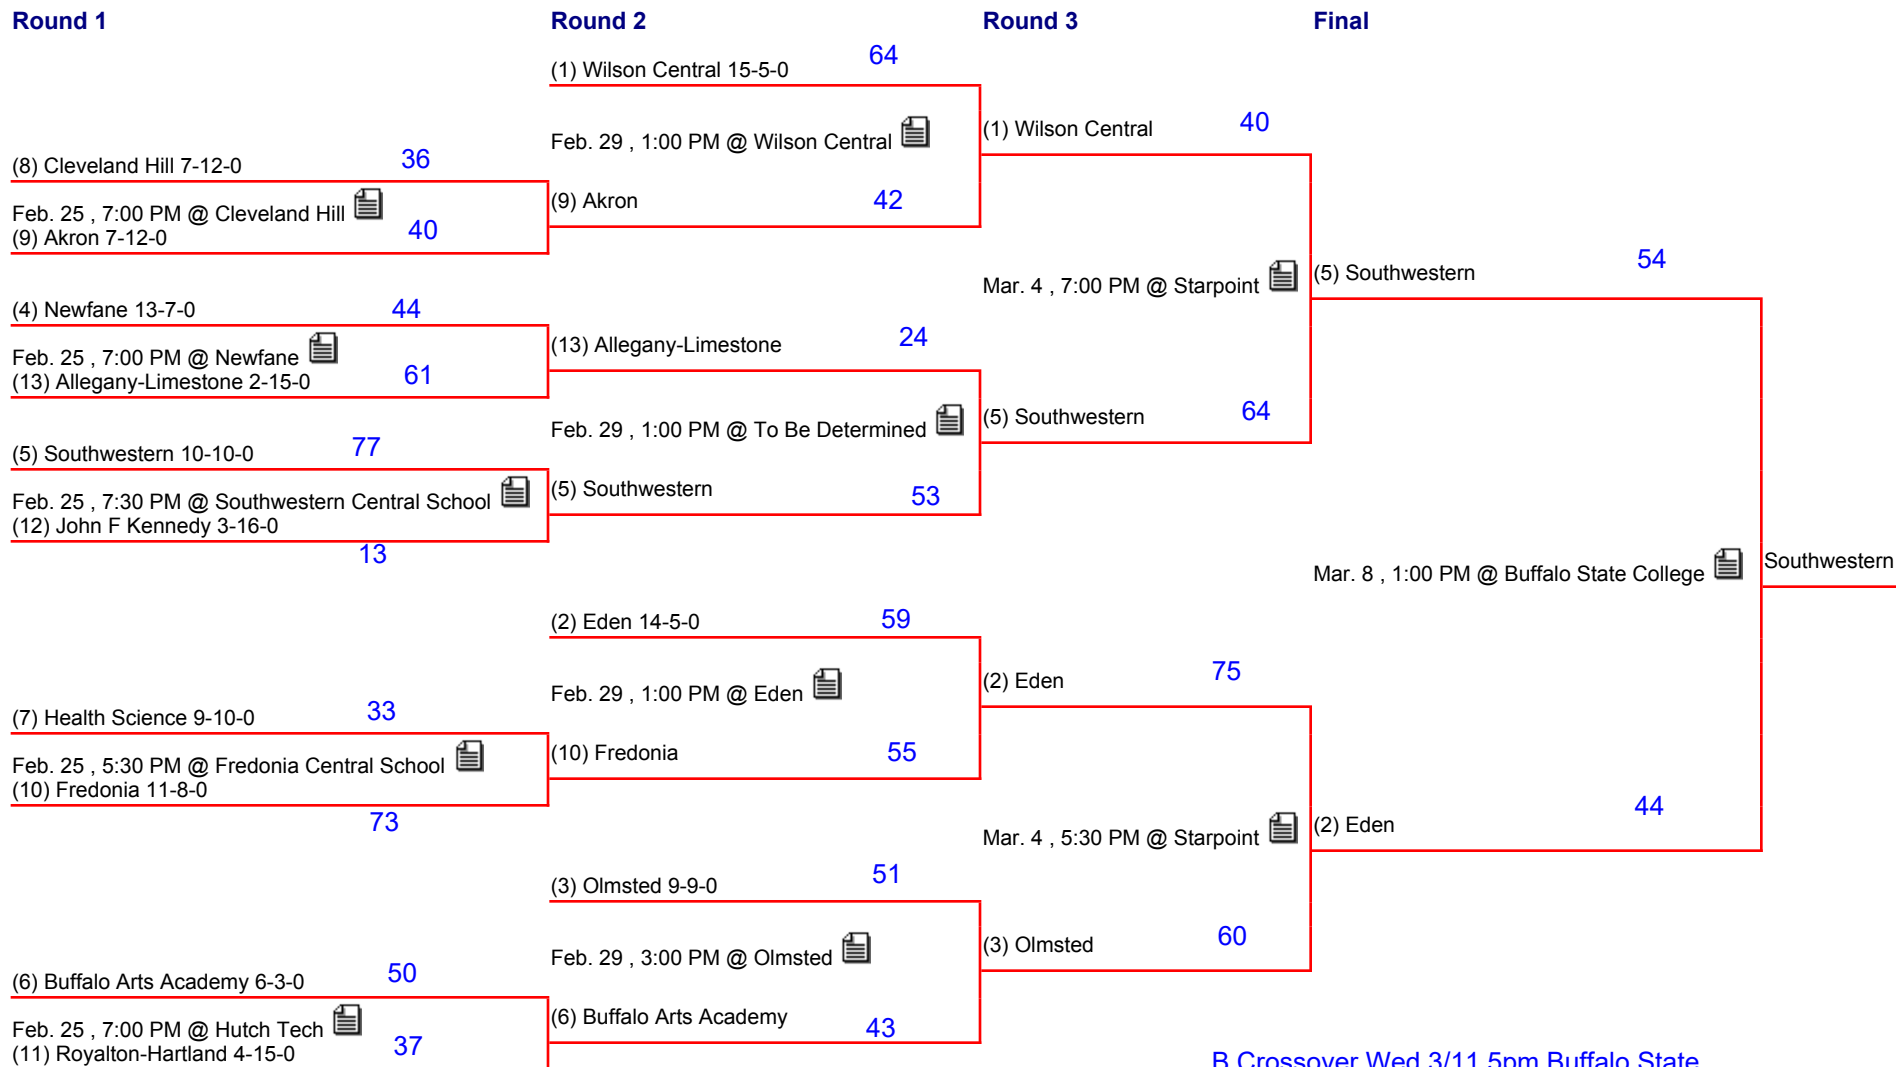

# 2020 Section 6 Girls Varsity Basketball Class A2 Sectional Bracket

A Crossover Wed 3/11 7pm Buffalo State  
A1 Hamburg (home)  
vs.  
A2 Williamsville South

# 2020 Section 6 Girls Varsity Basketball Class B1 Sectional Bracket

# 2020 Section 6 Girls Varsity Basketball Class B2 Sectional Bracket

B Crossover Wed 3/11 5pm Buffalo State  
B1 Dunkirk  
vs.  
B2 Southwestern (home)