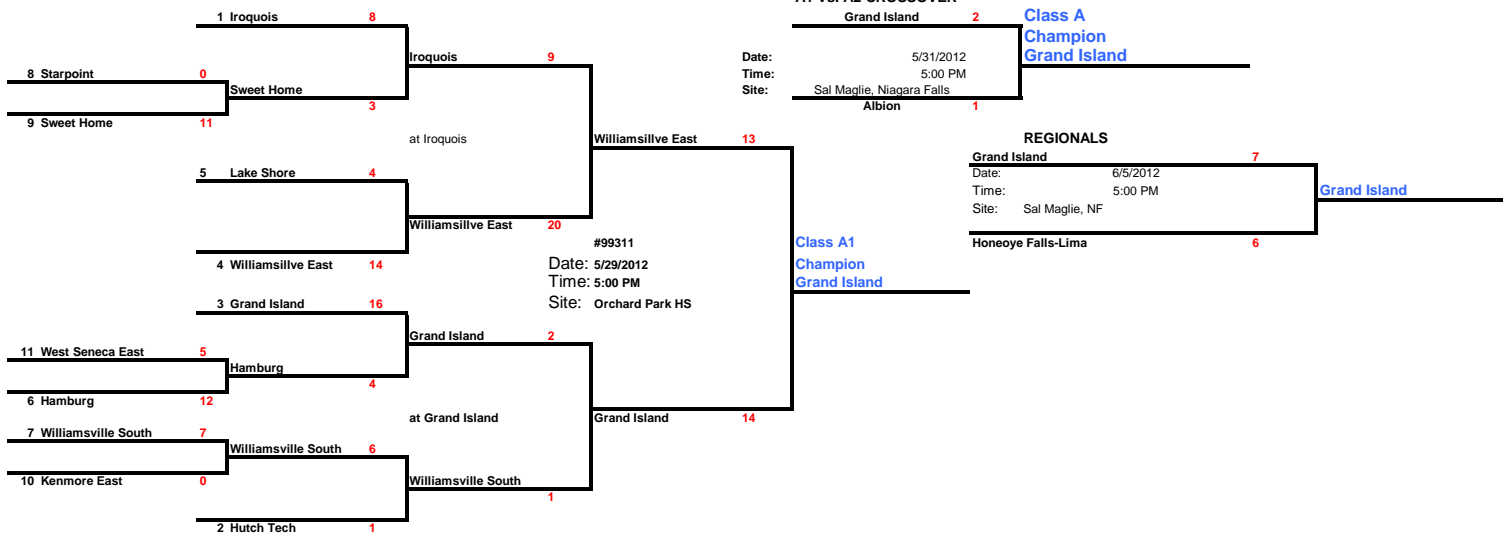

Pre-Quarters	Quarters	Semi	Finals	Regionals
5/22/12	5/24/12	5/29/12	5/31/12	6/5/12
5:00pm	5:00pm	5:00pm		

REGIONALS

**Winners go on to play at States in Binghamton (4)
Saturday, June 9, 2012
(Game times at each site 10am, 1pm, 4pm)
Class AA at NYSEG Stadium**

2012 Class A1 Brackets

School	League	WINS	LOSS	Games	Power Points	Average
1 Iroquois	ECIC					
2 Hutch Tech	Buffalo					
3 Grand Island	NFL					
4 Williamsville East	ECIC					
5 Lake Shore	ECIC					
6 Hamburg	ECIC					
7 Williamsville South	ECIC					
8 Starpoint	ECIC					
9 Sweet Home	NFL					
10 Kenmore East	NFL					
11 West Seneca East	ECIC					

Pre-Quarters	Quarters	Semi	Finals	Crossover	Regionals
5/21/12	5/22/12	5/25//12	5/29/12	5/31/12	6/5/12
5:00pm	5:00pm	5:00pm			

Winners go on to play at States in Binghamton (4)
Saturday, June 9, 2012
 (Game times at each site 10am, 1pm, 4pm)
 Class A at Union Endicott HS at Sylvester Field

Pre-Quarters	Quarters	Semi	Finals	Regionals
5/22/12 5:00pm	5/24/12 5:00pm	5/29/12 & 5/30/12 5:00pm	5/31/12	6/5/12

Winners go on to play at States in Binghamton (4)
Saturday, June 9, 2012
(Game times at each site 10am, 1pm, 4pm)
Class C at Johnson City HS at Wildcat Field