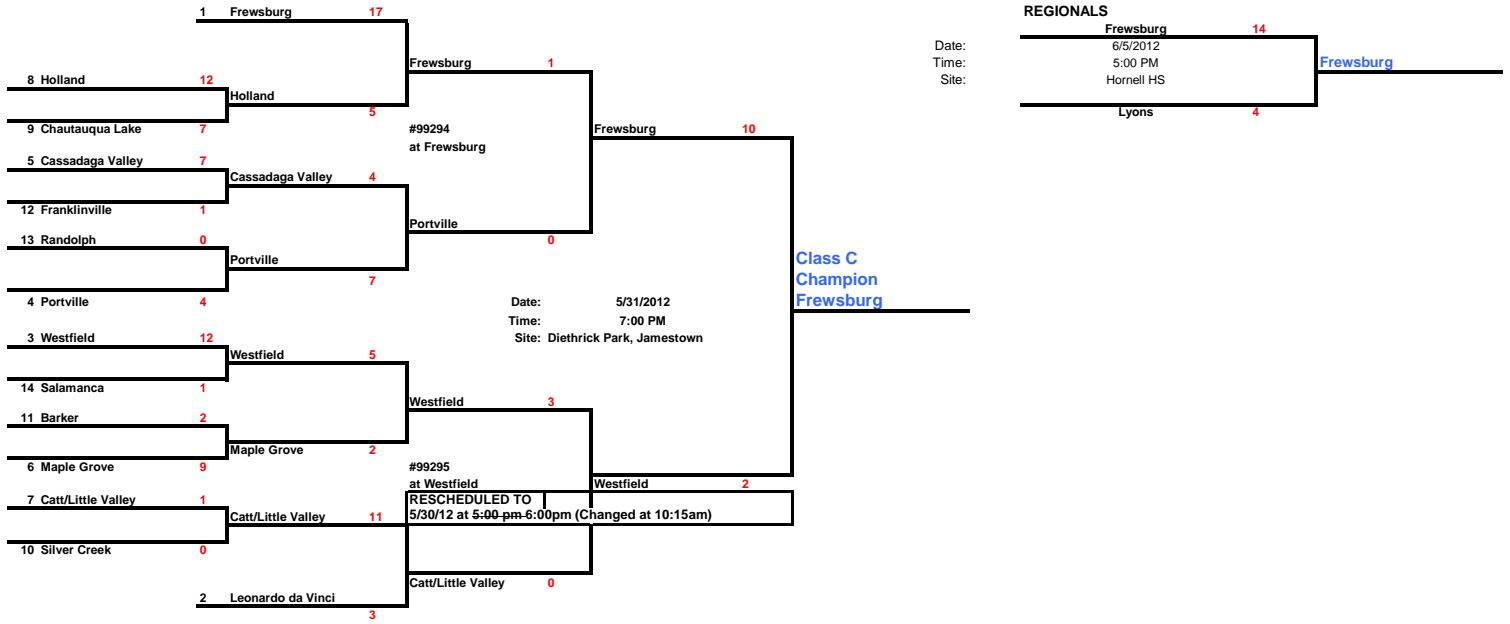

Pre-Quarters	Quarters	Semi	Finals	Crossover	Regionals
5/21/12 5:00pm	5/22/12 5:00pm	5/25//12 5:00pm	5/29/12	5/31/12	Continutes 6/7/12

Winners go on to play at States in Binghamton (4)
Saturday, June 9, 2012
 (Game times at each site 10am, 1pm, 4pm)
 Class B at Conlon Field at MacArthur Park

Pre-Quarters	Quarters	Semi	Finals	Regionals
5/22/12 5:00pm	5/24/12 5:00pm	5/29/12 & 5/30/12 5:00pm	5/31/12	6/5/12

Winners go on to play at States in Binghamton (4)
Saturday, June 9, 2012
(Game times at each site 10am, 1pm, 4pm)
Class C at Johnson City HS at Wildcat Field