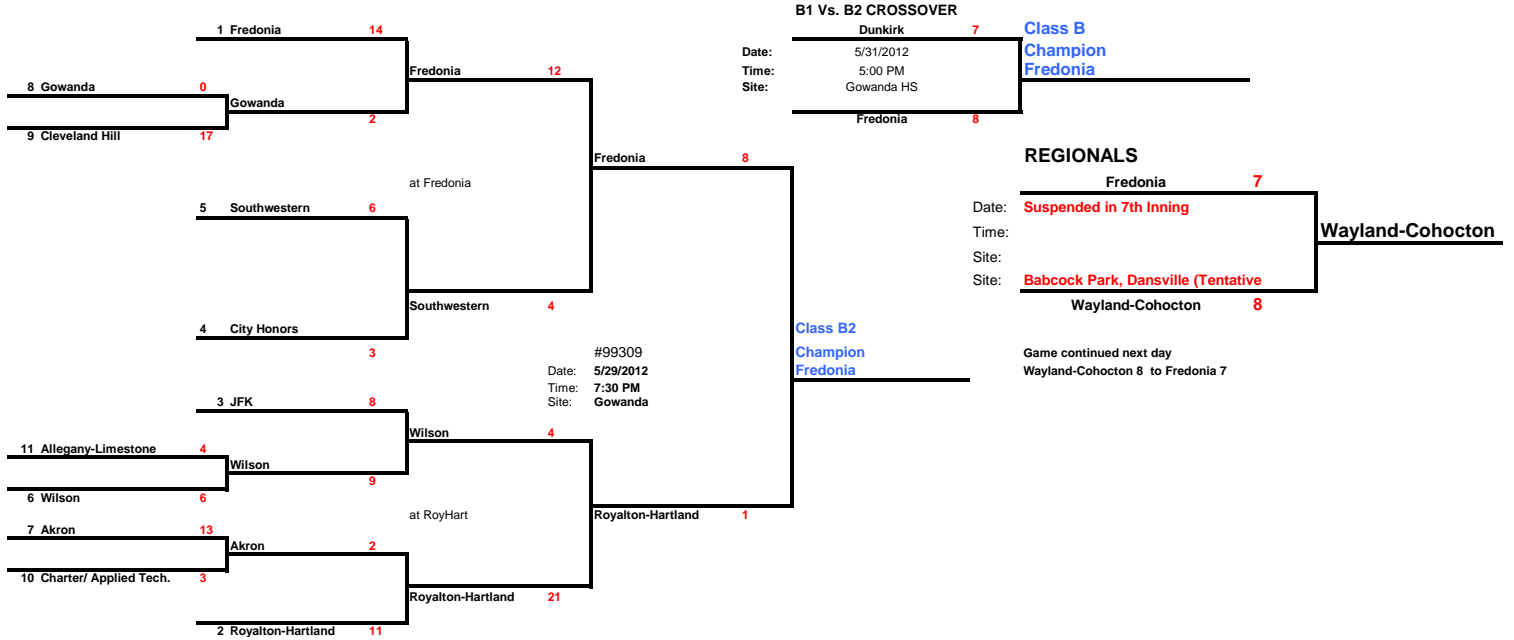

2012 Class B2 Brackets

School	League	WINS	LOSS	Games	Power Points	Average
1 Fredonia	CCAA					
2 Royalton-Hartland	NO					
3 JFK	ECIC					
4 City Honors	Buffalo					
5 Southwestern	CCAA					
6 Wilson	NO					
7 Akron	NO					
8 Gowanda	CCAA					
9 Cleveland Hill	ECIC					
10 Charter/ Applied Tech.	NO					
11 Allegany-Limestone	CCAA					

Pre-Quarters	Quarters	Semi	Finals	Crossover	Regionals
5/21/12 5:00pm	5/22/12 5:00pm	5/25//12 5:00pm	5/29/12	5/31/12	Continutes 6/7/12

Winners go on to play at States in Binghamton (4)
Saturday, June 9, 2012
(Game times at each site 10am, 1pm, 4pm)
Class B at Conlon Field at MacArthur Park