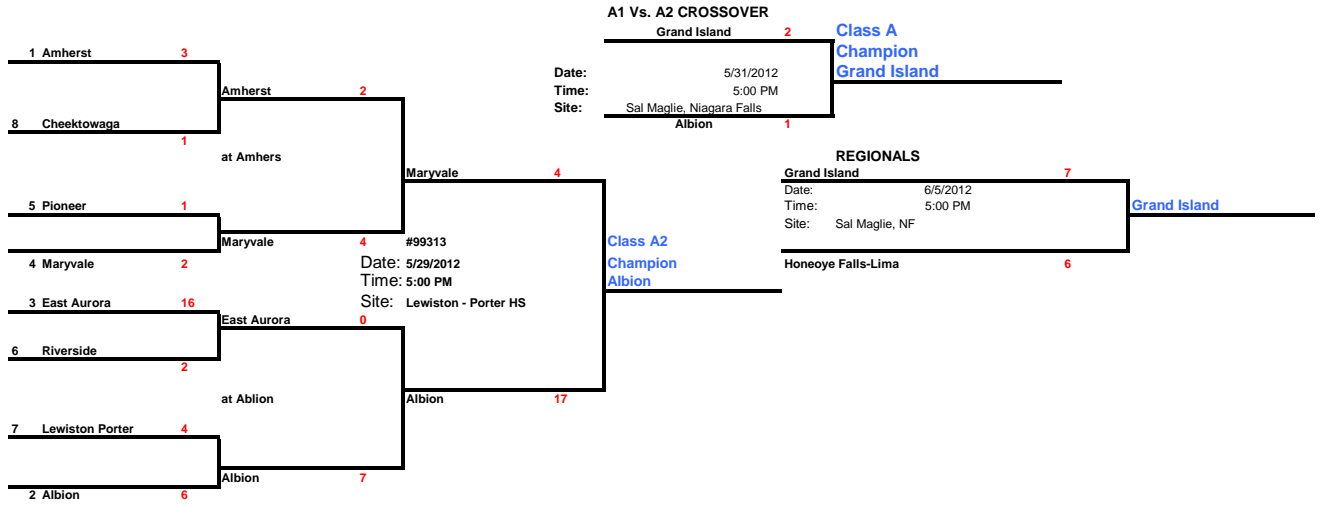

Pre-Quarters	Quarters	Semi	Finals	Regionals
5/22/12	5/24/12	5/29/12	5/31/12	6/5/12
5:00pm	5:00pm	5:00pm		

REGIONALS

**Winners go on to play at States in Binghamton (4)
Saturday, June 9, 2012
(Game times at each site 10am, 1pm, 4pm)
Class AA at NYSEG Stadium**

Pre-Quarters	Quarters	Semi	Finals	Crossover	Regionals
5/21/12	5/22/12	5/25//12	5/29/12	5/31/12	6/5/12
5:00pm	5:00pm	5:00pm			

Winners go on to play at States in Binghamton (4)
Saturday, June 9, 2012
 (Game times at each site 10am, 1pm, 4pm)
 Class A at Union Endicott HS at Sylvester Field

Pre-Quarters	Quarters	Semi	Finals	Crossover	Regionals
5/21/12 5:00pm	5/22/12 5:00pm	5/25/12 5:00pm	5/29/12	5/31/12	6/5/12

**Winners go on to play at States in Binghamton (4)
 Saturday, June 9, 2012
 (Game times at each site 10am, 1pm, 4pm)
 Class A at Union Endicott HS at Sylvester Field**