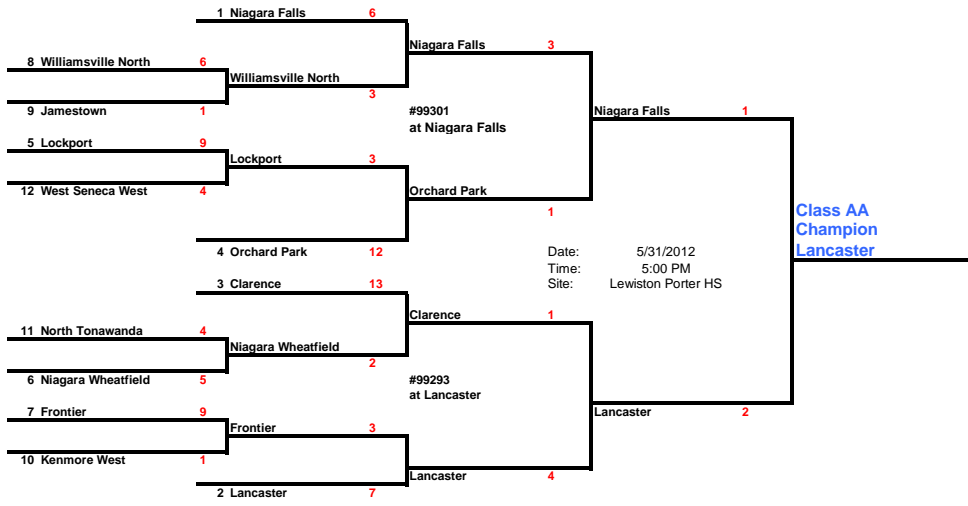

2012 Class AA Brackets

School	League	WINS	LOSS	Games	Power Points	Average
1 Niagara Falls	NFL					
2 Lancaster	ECIC					
3 Clarence	ECIC					
4 Orchard Park	NFL					
5 Lockport	ECIC					
6 Niagara Wheatfield	ECIC					
7 Frontier	ECIC					
8 Williamsville North	NFL					
9 Jamestown	ECIC					
10 Kenmore West	NFL					
11 North Tonawanda	ECIC					
12 West Seneca West	NFL					

Pre-Quarters	Quarters	Semi	Finals	Regionals
5/22/12	5/24/12	5/29/12	5/31/12	6/5/12
5:00pm	5:00pm	5:00pm		

REGIONALS

**Winners go on to play at States in Binghamton (4)
Saturday, June 9, 2012
(Game times at each site 10am, 1pm, 4pm)
Class AA at NYSEG Stadium**

Pre-Quarters	Quarters	Semi	Finals	Regionals
5/22/12 5:00pm	5/24/12 5:00pm	5/29/12 & 5/30/12 5:00pm	5/31/12	6/5/12

Winners go on to play at States in Binghamton (4)
Saturday, June 9, 2012
(Game times at each site 10am, 1pm, 4pm)
Class C at Johnson City HS at Wildcat Field