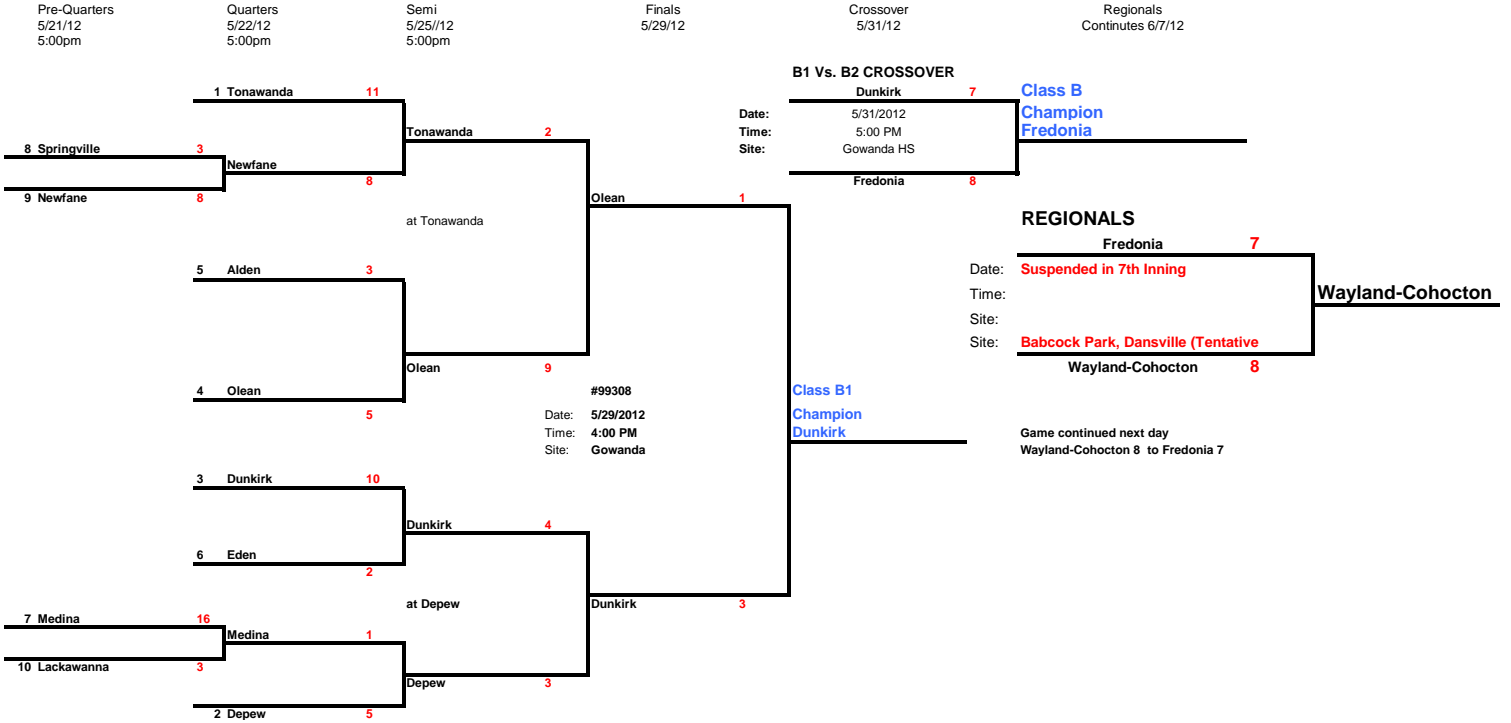

2012 Class B1 Brackets

School	League	WINS	LOSS	Games	Power Points	Average
1 Tonawanda	ECIC					
2 Depew	ECIC					
3 Dunkirk	CCAA					
4 Olean	CCAA					
5 Alden	ECIC					
6 Eden	ECIC					
7 Medina	NO					
8 Springville	ECIC					
9 Newfane	NO					
10 Lackawanna	ECIC					

Winners go on to play at States in Binghamton (4)
Saturday, June 9, 2012
(Game times at each site 10am, 1pm, 4pm)
Class B at Conlon Field at MacArthur Park