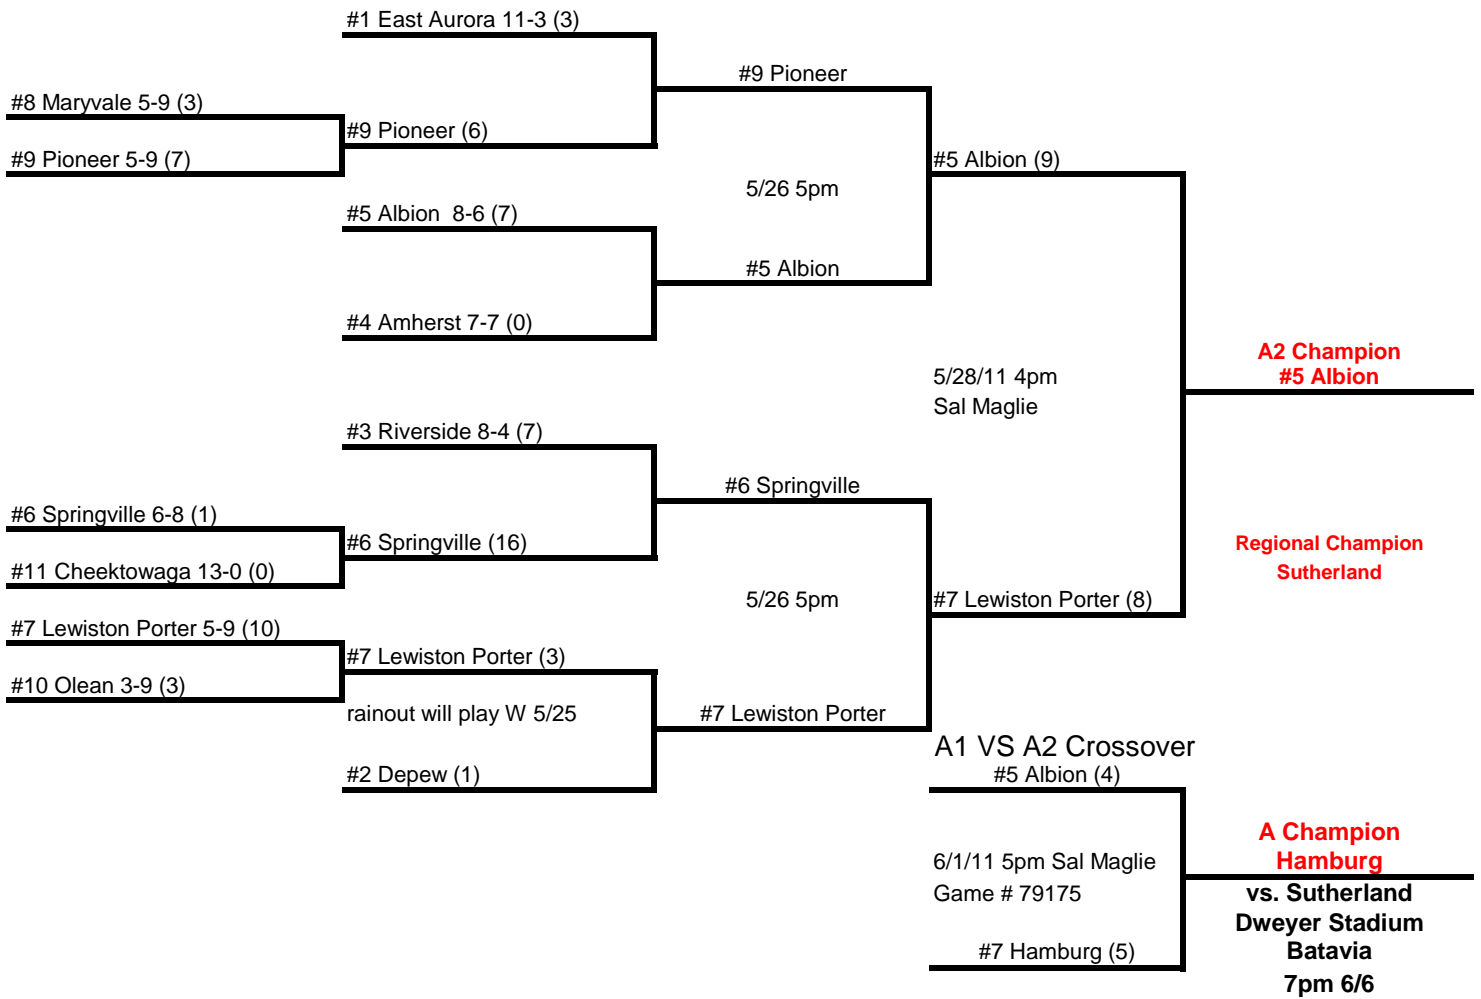

2011 Class A2 Brackets

School	League	Record	Power Points
1 East Aurora	ECIC 3	11-3	3.93
2 Depew	ECIC 3	9-4	3.21
3 Riverside	Buff	8-4	3.00
4 Amherst	ECIC 3	7-7	2.50
5 Albion	NO	8-6	2.14
6 Springville	ECIC 3	6-8	2.14
7 Lewiston Porter	NFL	5-9	2.00
8 Maryvale	ECIC 3	5-9	1.78
9 Pioneer	ECIC 3	5-9	1.78
10 Olean	CCAA 1	3-9	1.00
11 Cheektowaga	ECIC 3	0-13	0.00

Pre-1/4 M 5/23   1/4 T 5/24   Semi Th 5/26   Finals S 5/28