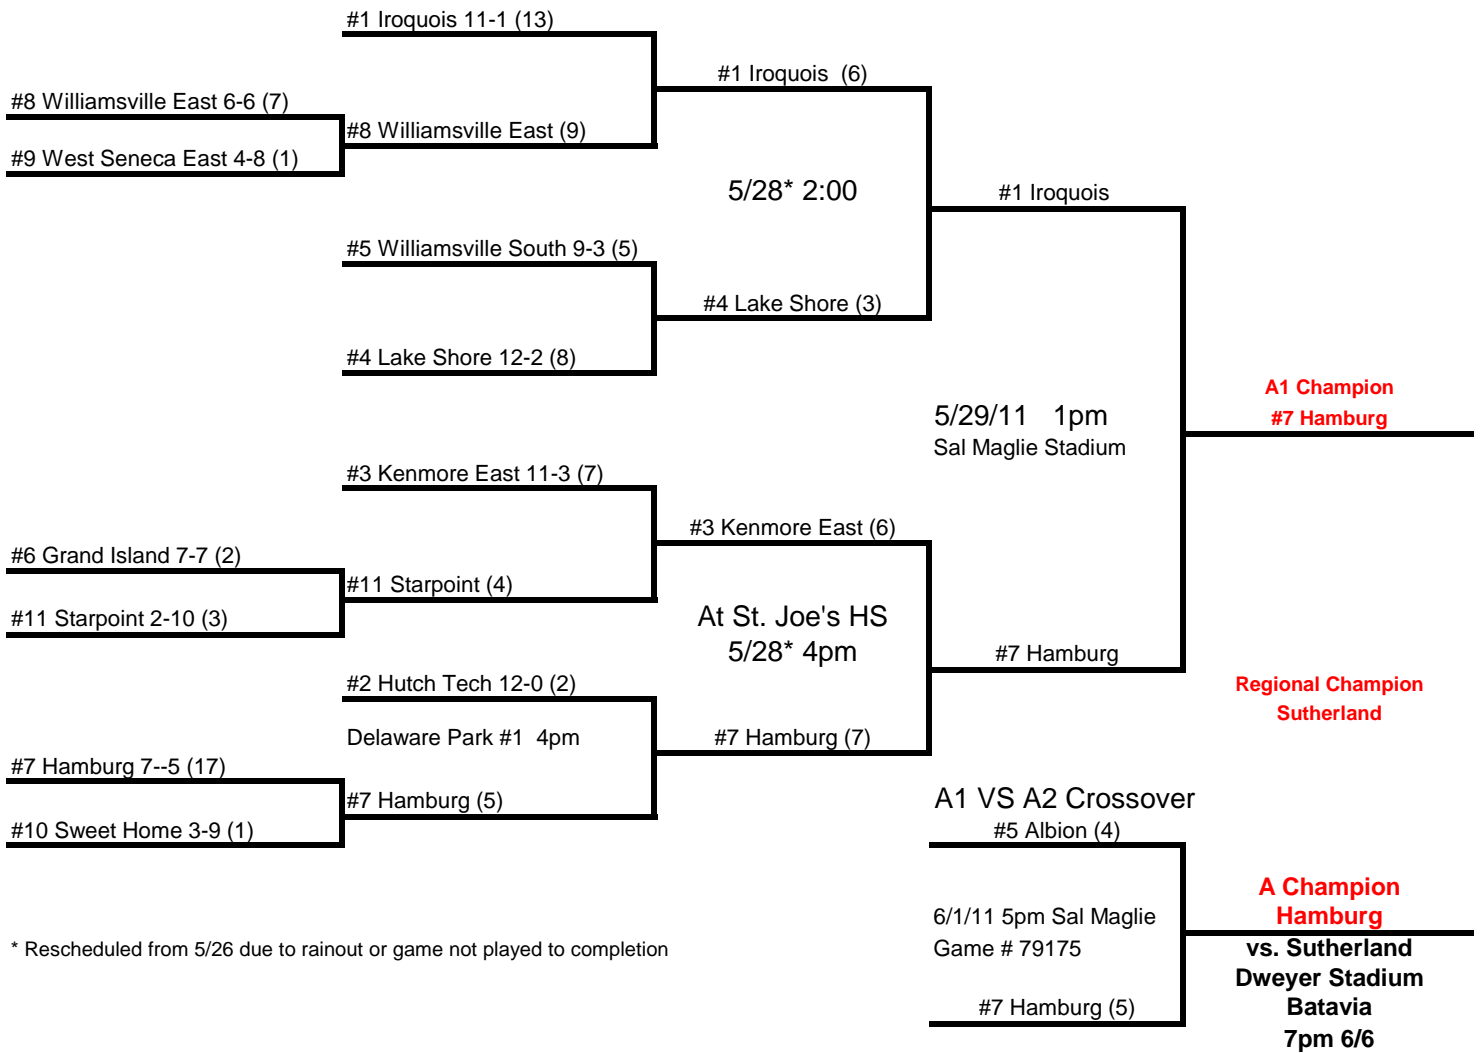

2011 Class A1 Brackets

School	League	Record	Power Points
1 Iroquois	ECIC 2	11-1	4.58
2 Hutch-Tech	Buff	12-0	4.50
3 Kenmore East	NFL	11-3	4.50
4 Lake Shore	ECIC 3	12-2	4.28
5 Williamsville South	ECIC 2	9-3	3.75
6 Grand Island	NFL	7-7	2.93
7 Hamburg	ECIC 2	7-5	2.92
8 Williamsville East	ECIC 2	6-6	2.50
9 West Seneca East	ECIC 2	4-8	1.67
10 Sweet Home	ECIC 2	3-9	1.25
11 Starpoint	ECIC 2	2-10	0.83
Bennett	Buff		
Lafayette	Buff		

Pre-1/4 M 5/23   1/4 T 5/24   Semi Th 5/26   Finals S 5/28