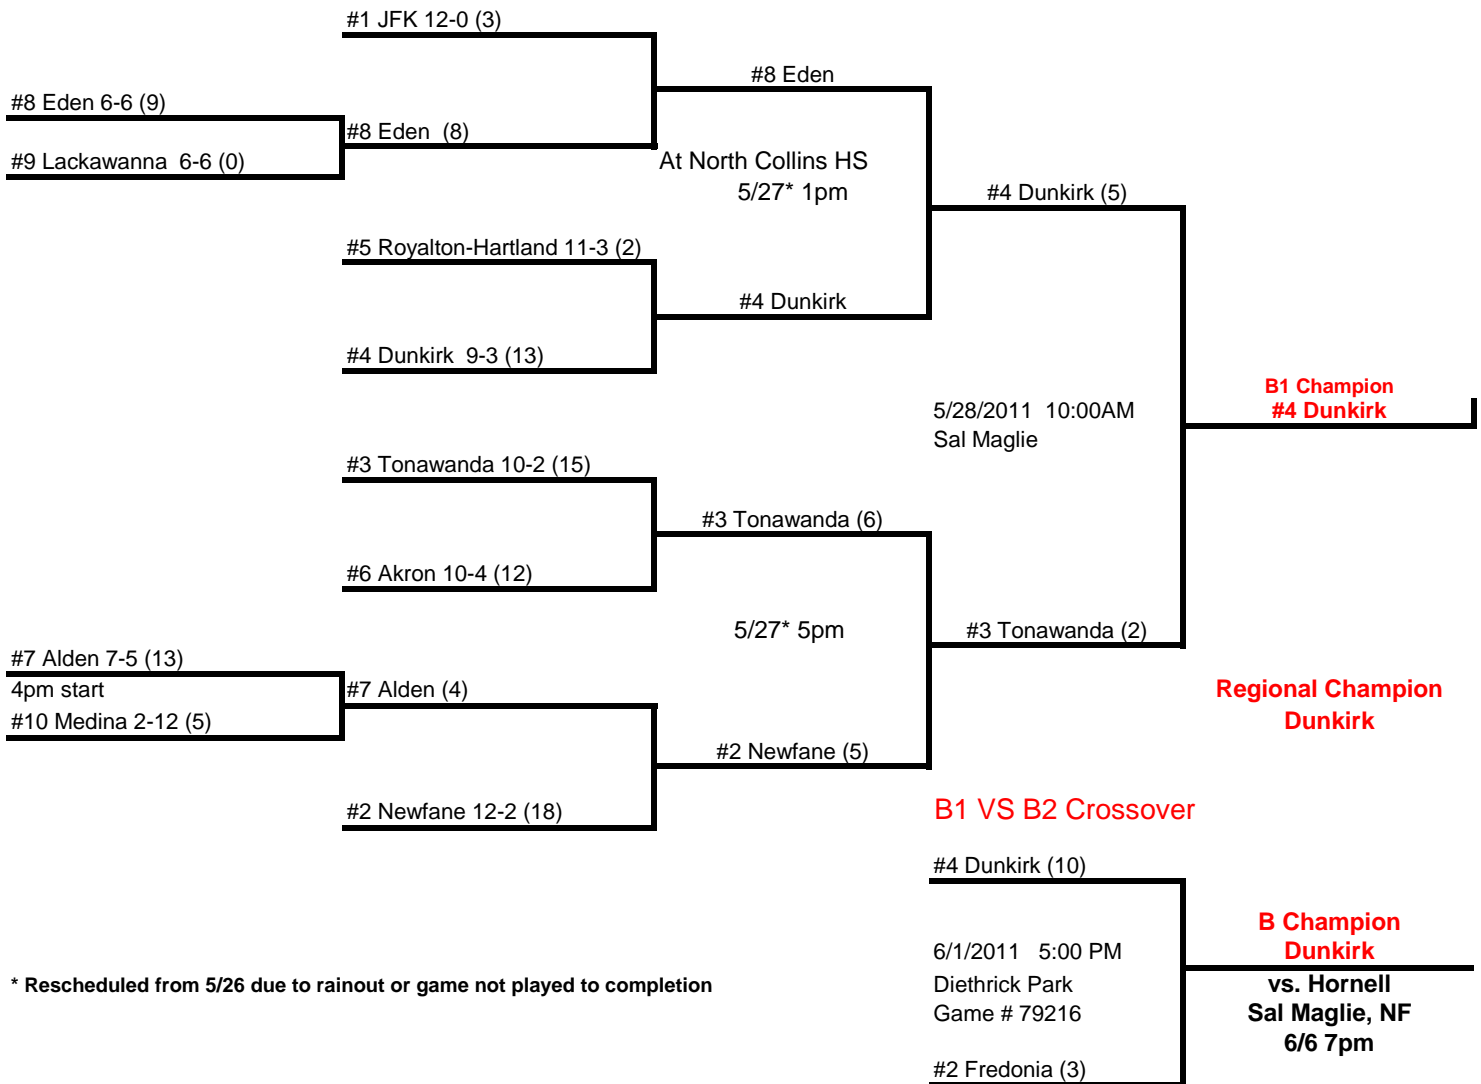

2011 Class B1 Brackets

School	League	Record	Power Points
1 John F. Kennedy	ECIC 4	12-0	4.83
2 Newfane	NO	12-2	4.29
3 Tonawanda	ECIC 4	10-2	4.00
4 Dunkirk	CCAA 1	9-3	3.92
5 Royalton Hartland	NO	11-3	3.86
6 Akron	NO	10-4	3.50
7 Alden	ECIC 4	7-5	2.75
8 Eden	ECIC 4	6-6	2.33
9 Lackawanna	ECIC 4	2-10	0.75
10 Medina	NO	2-12	0.64
Buffalo Arts	Buff		
Maritime	IND		

Pre 1/4 M 5/23   1/4 T5/24   Semi Th 5/26   Finals S 5/28

* Rescheduled from 5/26 due to rainout or game not played to completion