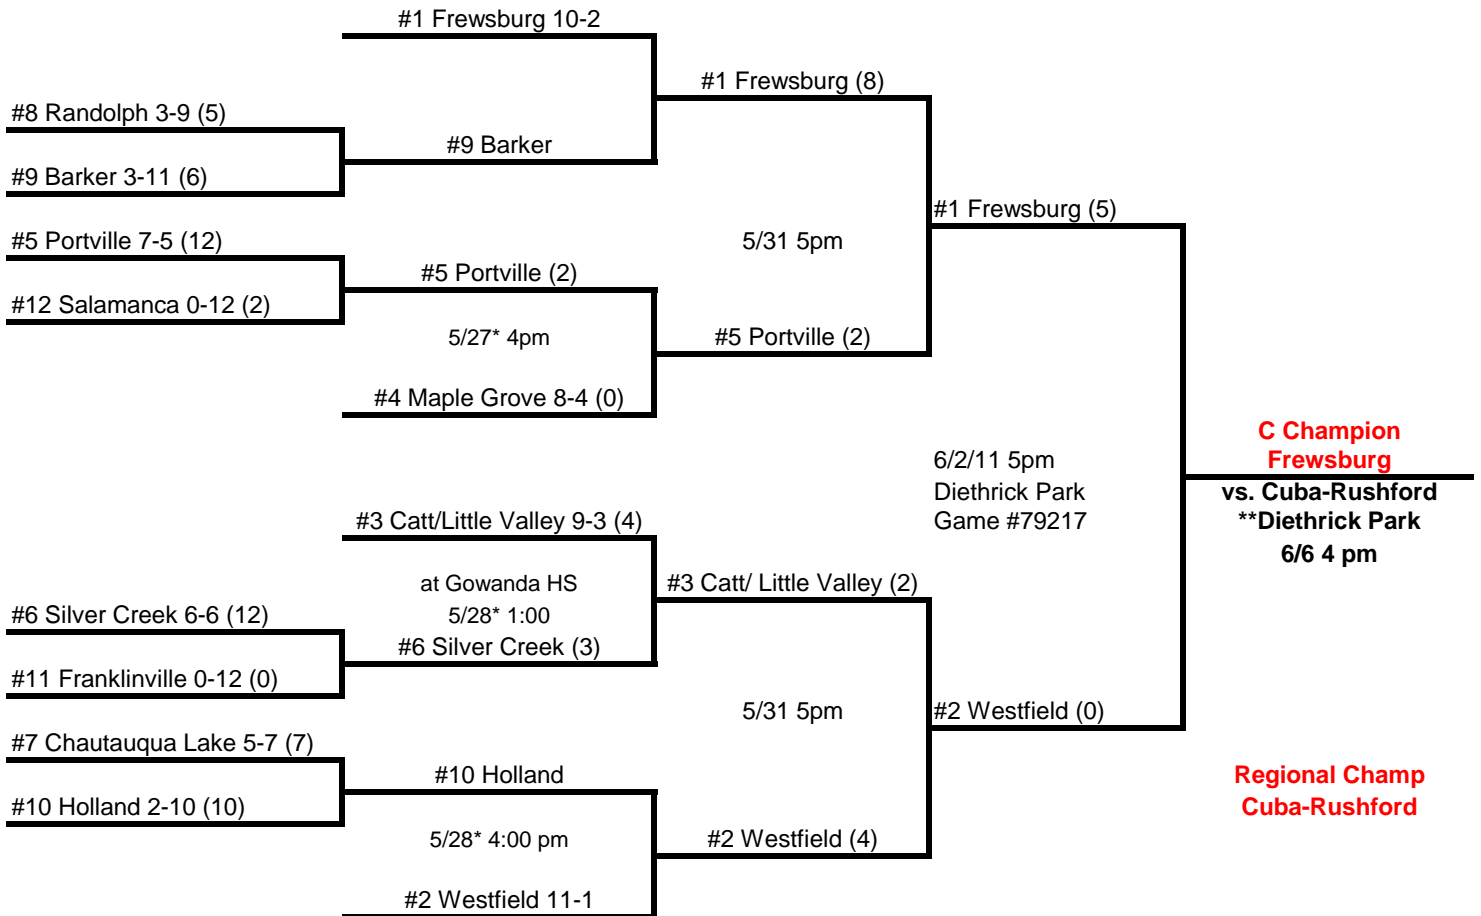

2011 Class C Brackets

School	League	Record	Power Points
1 Frewsburg	CCAA 2	10-2	4.33
2 Westfield	CCAA 3	11-1	4.08
3 Cattaraugus/Little Valley	CCAA 2	9-3	3.83
4 Maple Grove	CCAA 3	8-4	3.08
5 Portville	CCAA 2	7-5	3.00
6 Silver Creek	CCAA 2	6-6	2.58
7 Chautauqua Lake	CCAA 3	5-7	1.83
8 Randolph	CCAA 2	3-9	1.33
9 Barker	NO	3-11	1.29
10 Holland	ECIC 4	2-10	1.00
11 Franklinville	CCAA 3	0-12	0.00
12 Salamanca	CCAA 2	0-12	0.00
International Prep	Buff		
OTC	Buff		

Pre 1/4   1/4   Semi   Finals
T 5/24   Th 5/26   31-May   Th 6/2

* Rescheduled from 5/26 due to rainout or game not played to completion