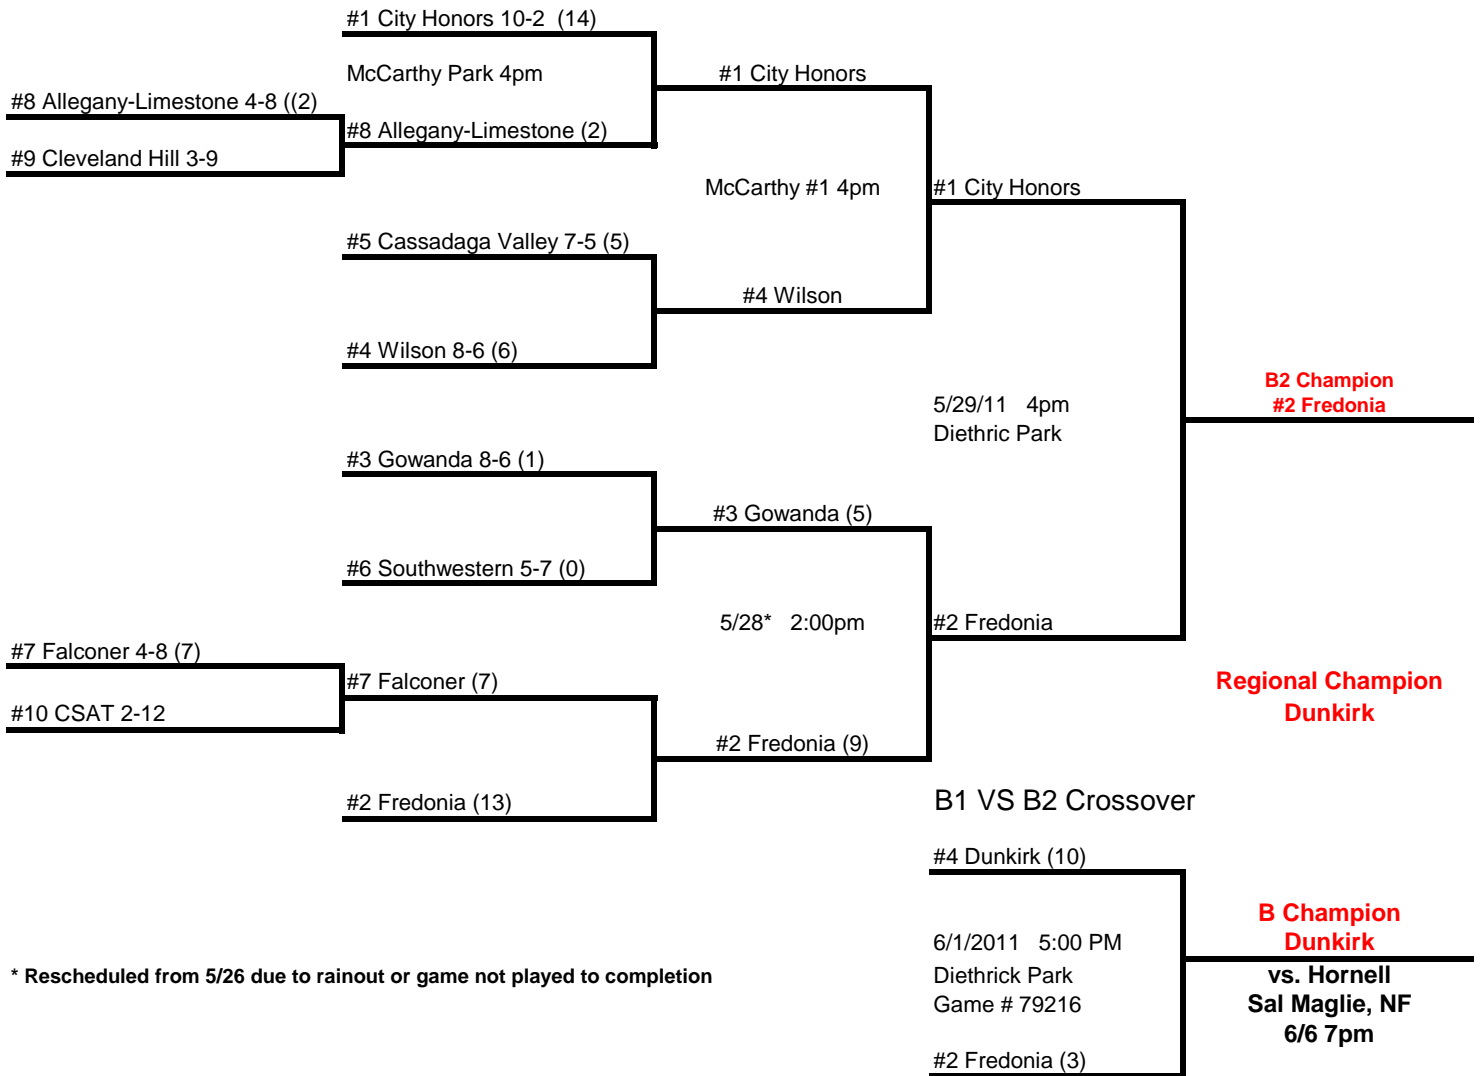

2011 Class B2 Brackets

School	League	Record	Power Points
1 City Honors	Buff	10-2	4.67
2 Fredonia	CCAA 1	9-3	3.92
3 Gowanda	CCAA 1	8-4	3.42
4 Wilson	NO	8-6	2.79
5 Cassadaga	CCAA 2	7-5	2.33
6 Southwestern	CCAA 1	5-7	2.17
7 Falconer	CCAA 1	4-8	1.83
8 Allegany/Limestone	CCAA 1	4-8	1.75
9 Cleveland Hill	ECIC 4	3-9	1.17
10 CSAT	NO	2-12	0.79
da Vinci	Buff		
Emerson	Buff		

Pre 1/4 M 5/23   1/4 T 5/24   Semi Th 5/26   Finals S 5/28

* Rescheduled from 5/26 due to rainout or game not played to completion