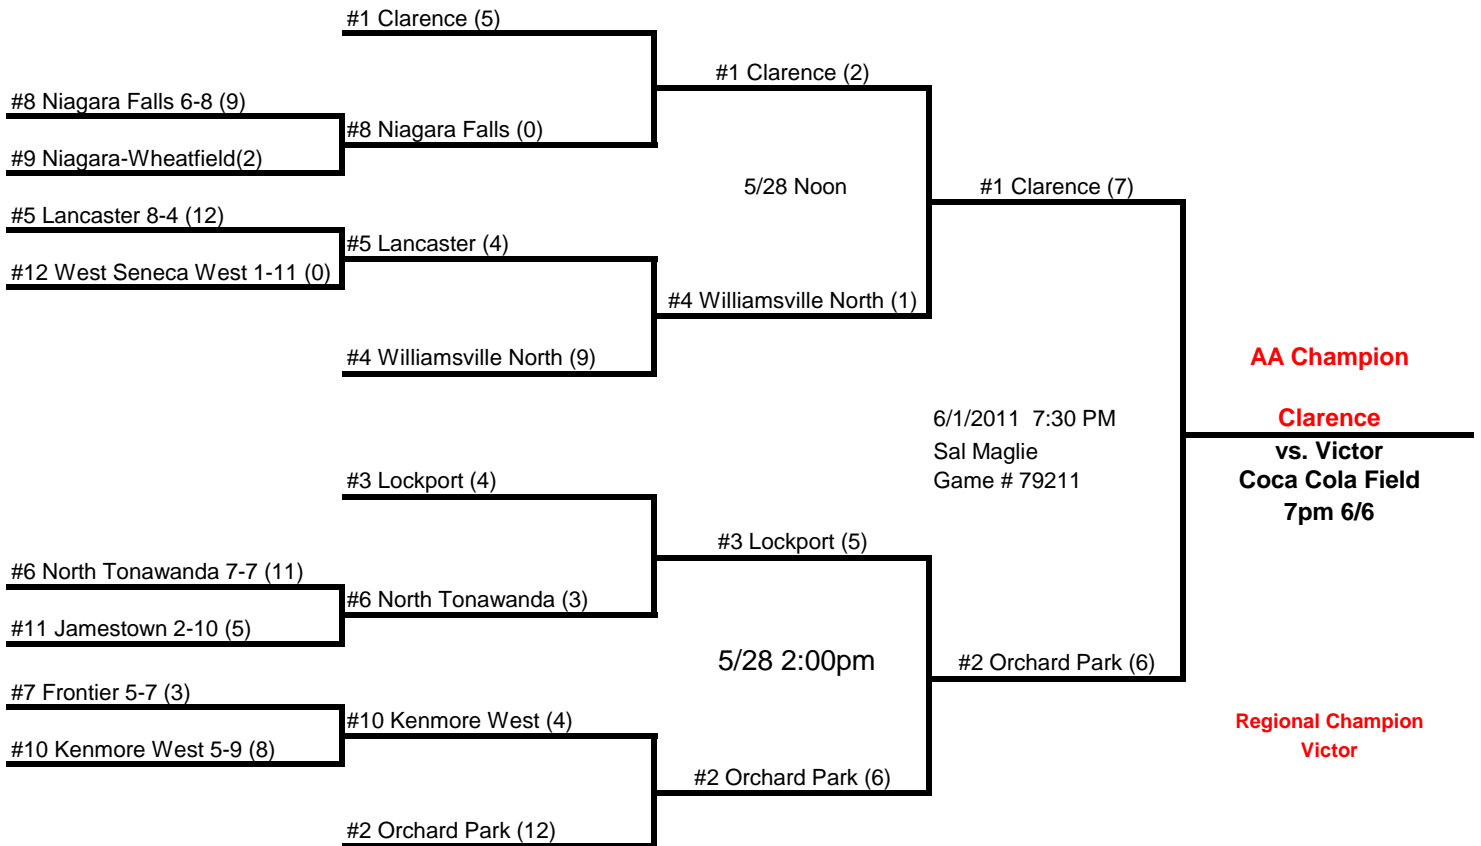

Section VI Baseball

2011 Class AA Brackets

School	League	Record	Power Points
1 Clarence	ECIC 1	9-3	3.75
2 Orchard Park	ECIC 1	9-3	3.75
3 Lockport	NFL	10-4	3.36
4 Williamsville North	ECIC 1	8-4	3.33
5 Lancaster	ECIC 1	8-4	3.33
6 North Tonawanda	NFL	7-7	2.29
7 Frontier	ECIC 1	5-7	2.08
8 Niagara Falls	NFL	6-8	2.00
9 Niagara Wheatfield	NFL	5-9	1.64
10 Kenmore West	NFL	5-9	1.57
11 Jamestown	ECIC 1	2-10	0.83
12 West Seneca West McKinley	ECIC 1 Buff	1-11	0.42

Pre 1/4 M 5/23 1/4 W 5/25 Semi S 5/28 Finals W 6/1

2011 Class A1 Brackets

School	League	Record	Power Points
1 Iroquois	ECIC 2	11-1	4.58
2 Hutch-Tech	Buff	12-0	4.50
3 Kenmore East	NFL	11-3	4.50
4 Lake Shore	ECIC 3	12-2	4.28
5 Williamsville South	ECIC 2	9-3	3.75
6 Grand Island	NFL	7-7	2.93
7 Hamburg	ECIC 2	7-5	2.92
8 Williamsville East	ECIC 2	6-6	2.50
9 West Seneca East	ECIC 2	4-8	1.67
10 Sweet Home	ECIC 2	3-9	1.25
11 Starpoint	ECIC 2	2-10	0.83
Bennett	Buff		
Lafayette	Buff		