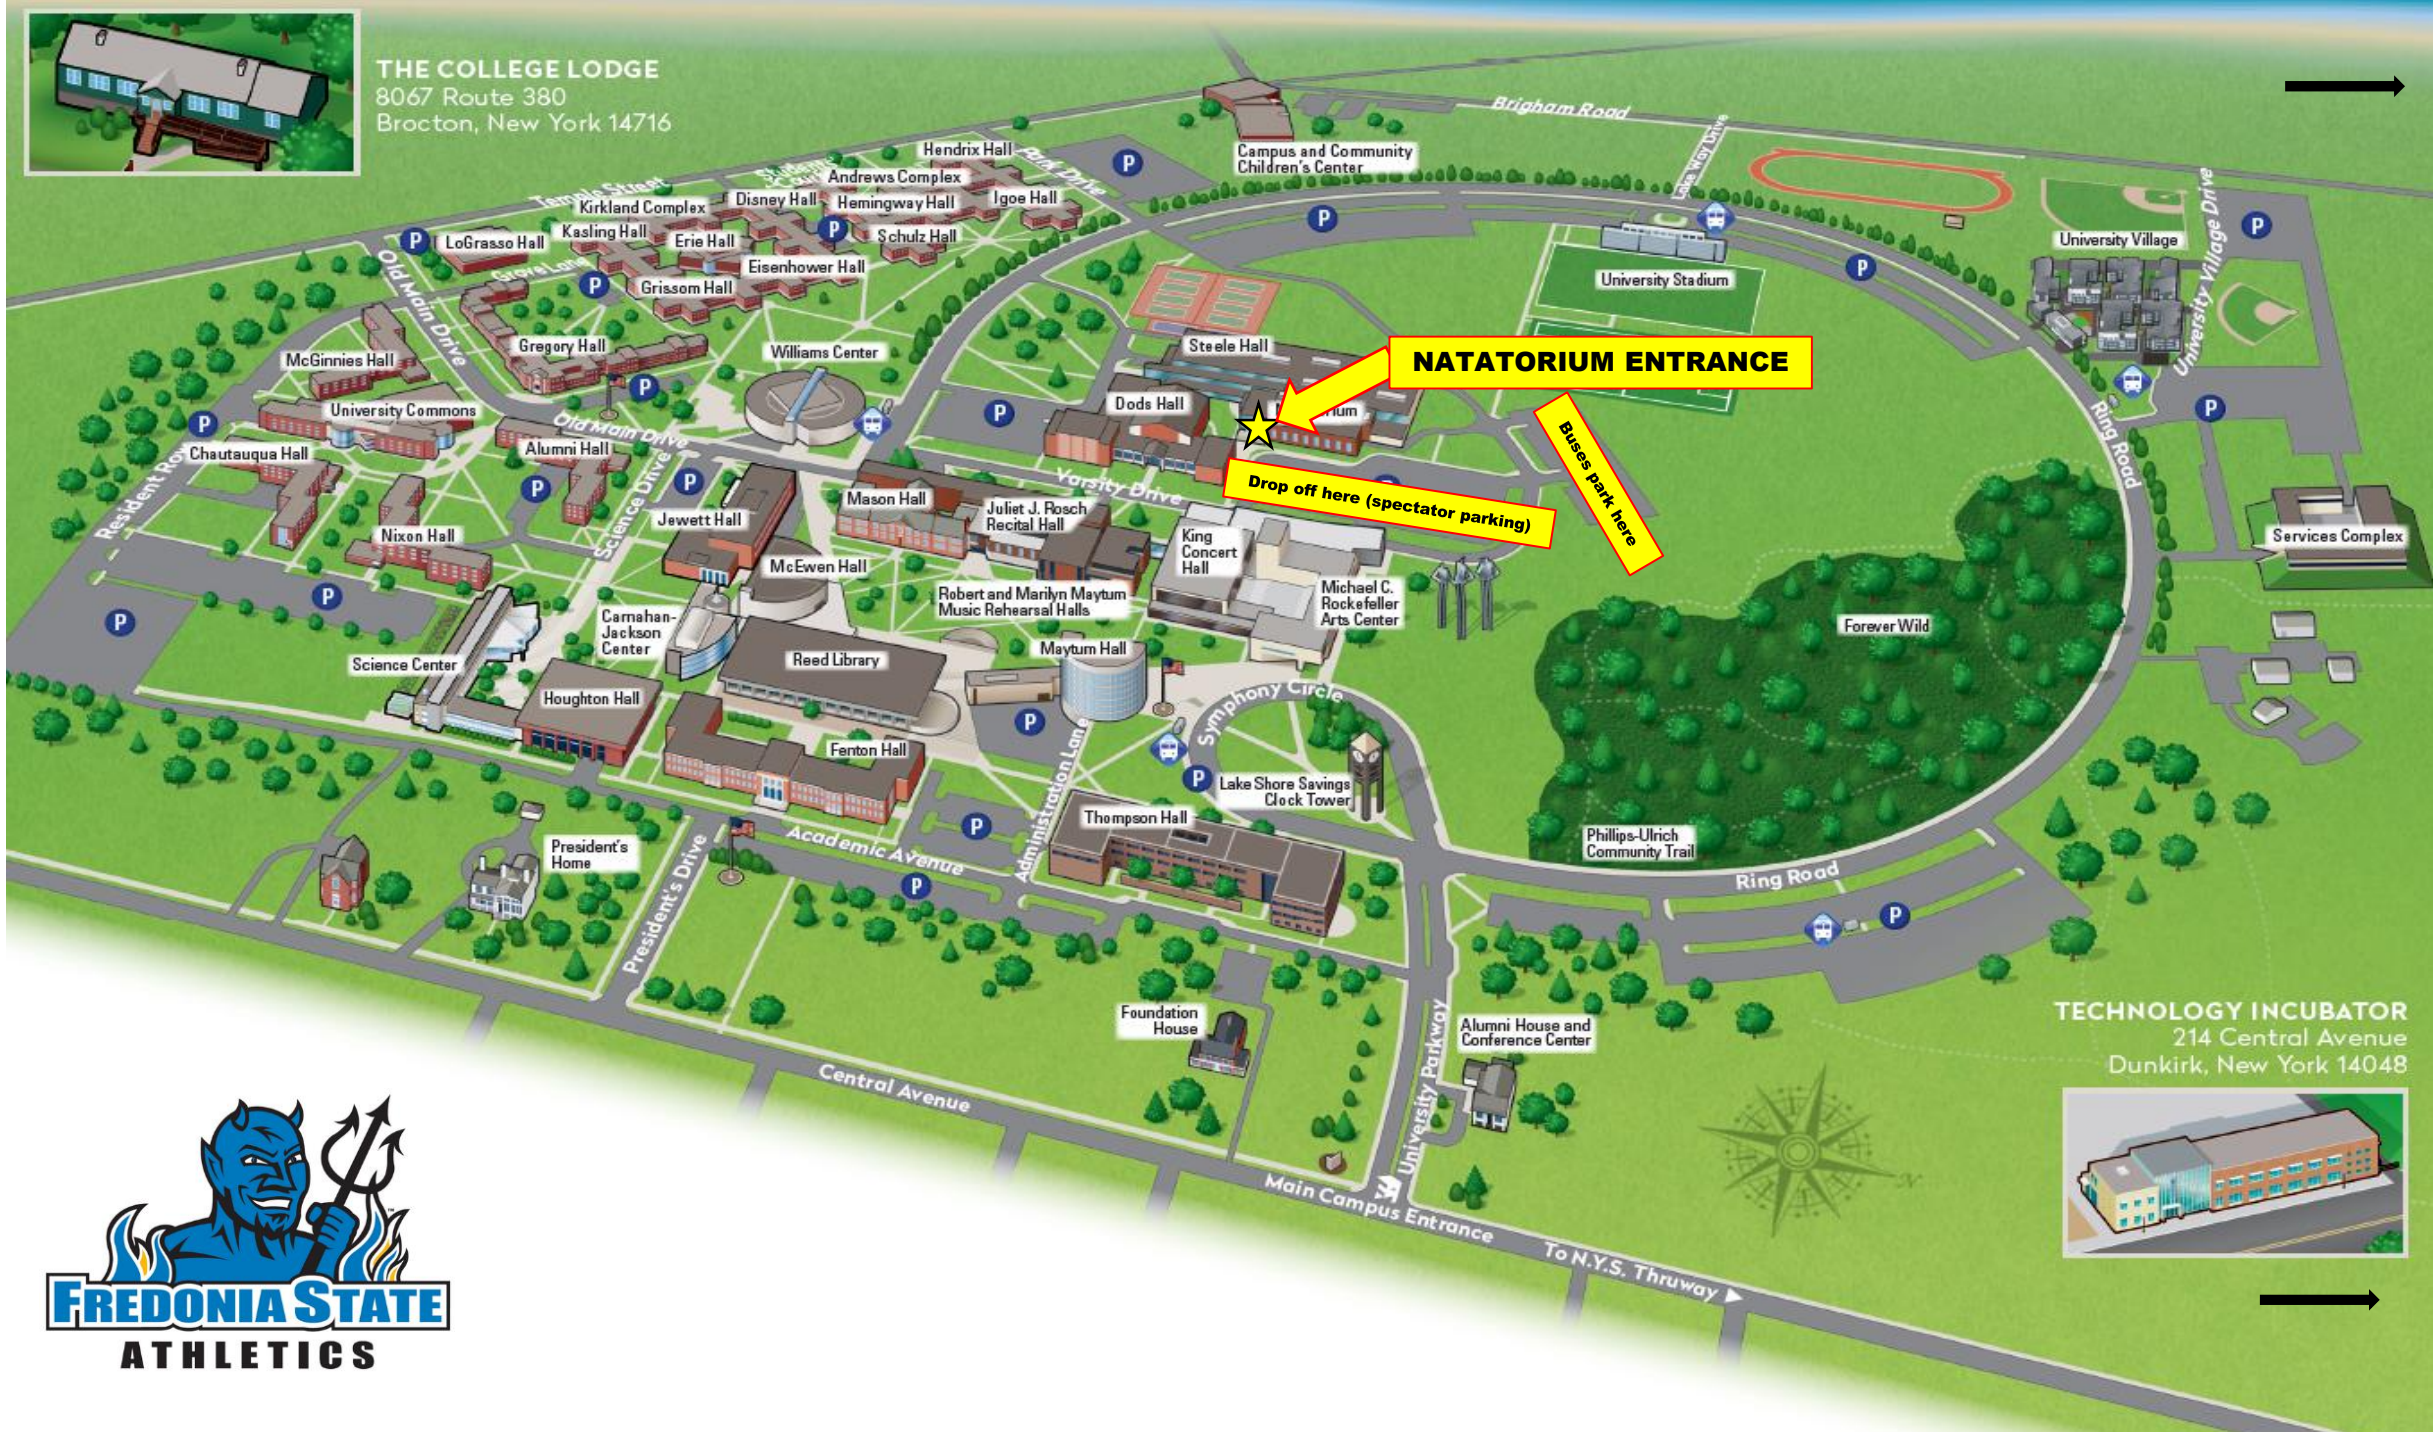

THE COLLEGE LODGE
 8067 Route 380
 Brocton, New York 14716

NATATORIUM ENTRANCE

Drop off here (spectator parking)

Buses park here

TECHNOLOGY INCUBATOR
 214 Central Avenue
 Dunkirk, New York 14048