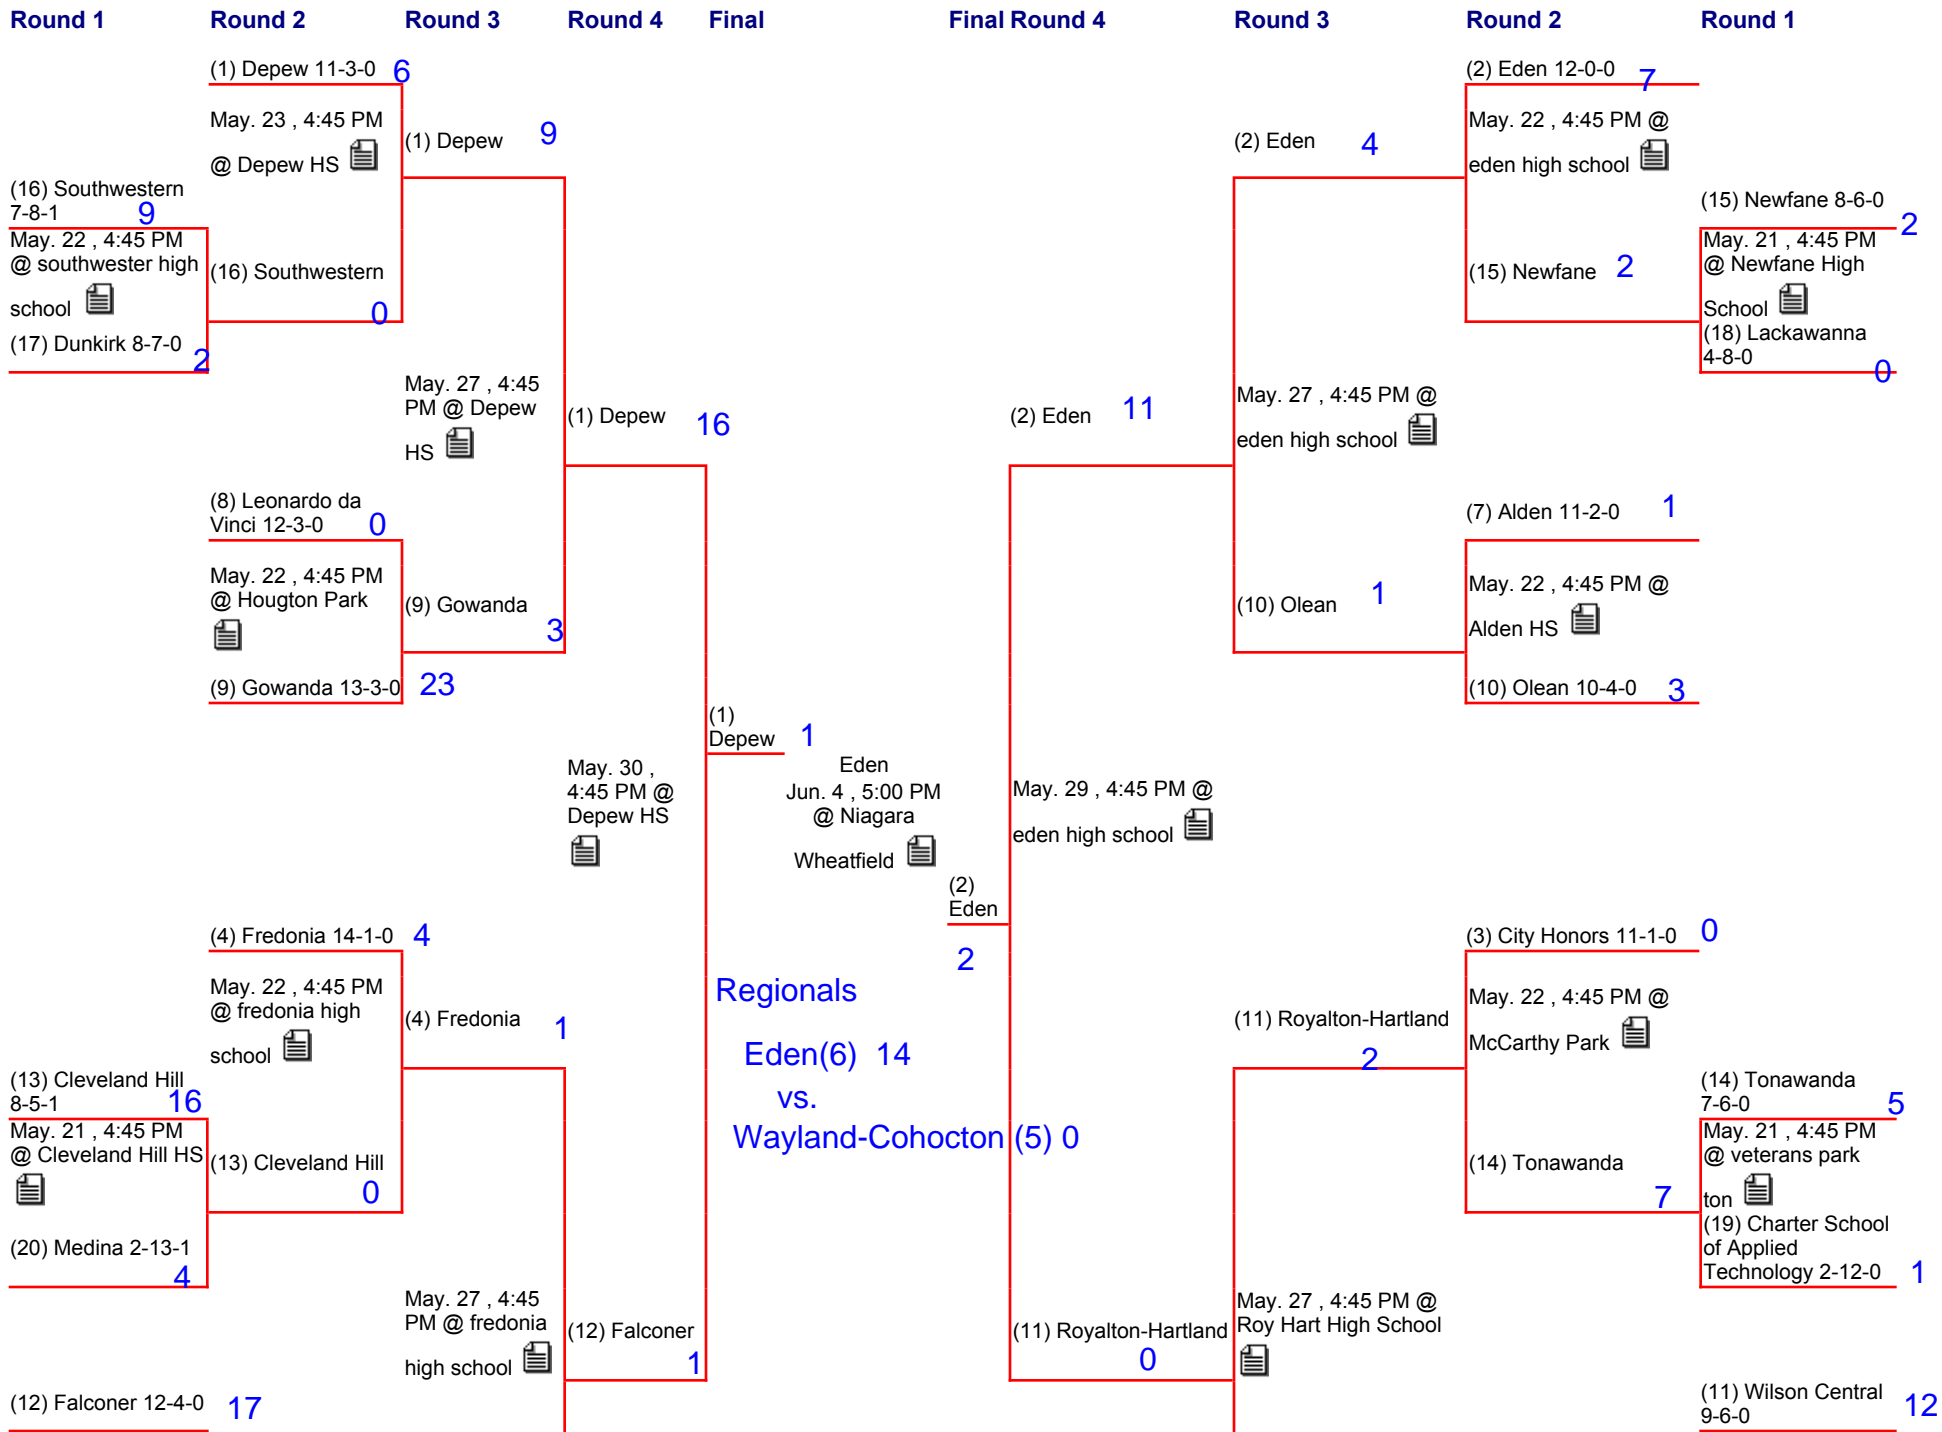

May. 27 , 4:15 PM
@ west seneca
east high school

(13) Williamsville
East 0

(12) West Seneca
East 2

(14)
Hamburg 2

May. 27 , 4:45
PM @
maryvale high
school 

(14) Hamburg 7

(6) Maryvale 8-6-0 7

May. 22 , 4:45 PM
@ maryvale high
school 

(11) East Aurora
5-9-0 1

2014 Section 6 Girls Varsity Softball - Class B Sectional Bracket

May. 22 , 4:45 PM
@ falconer high
school 
(21) John F
Kennedy 1-11-0

(5) Akron 6

May. 23 , 4:45 PM
@ Akron High

(12) Falconer 6