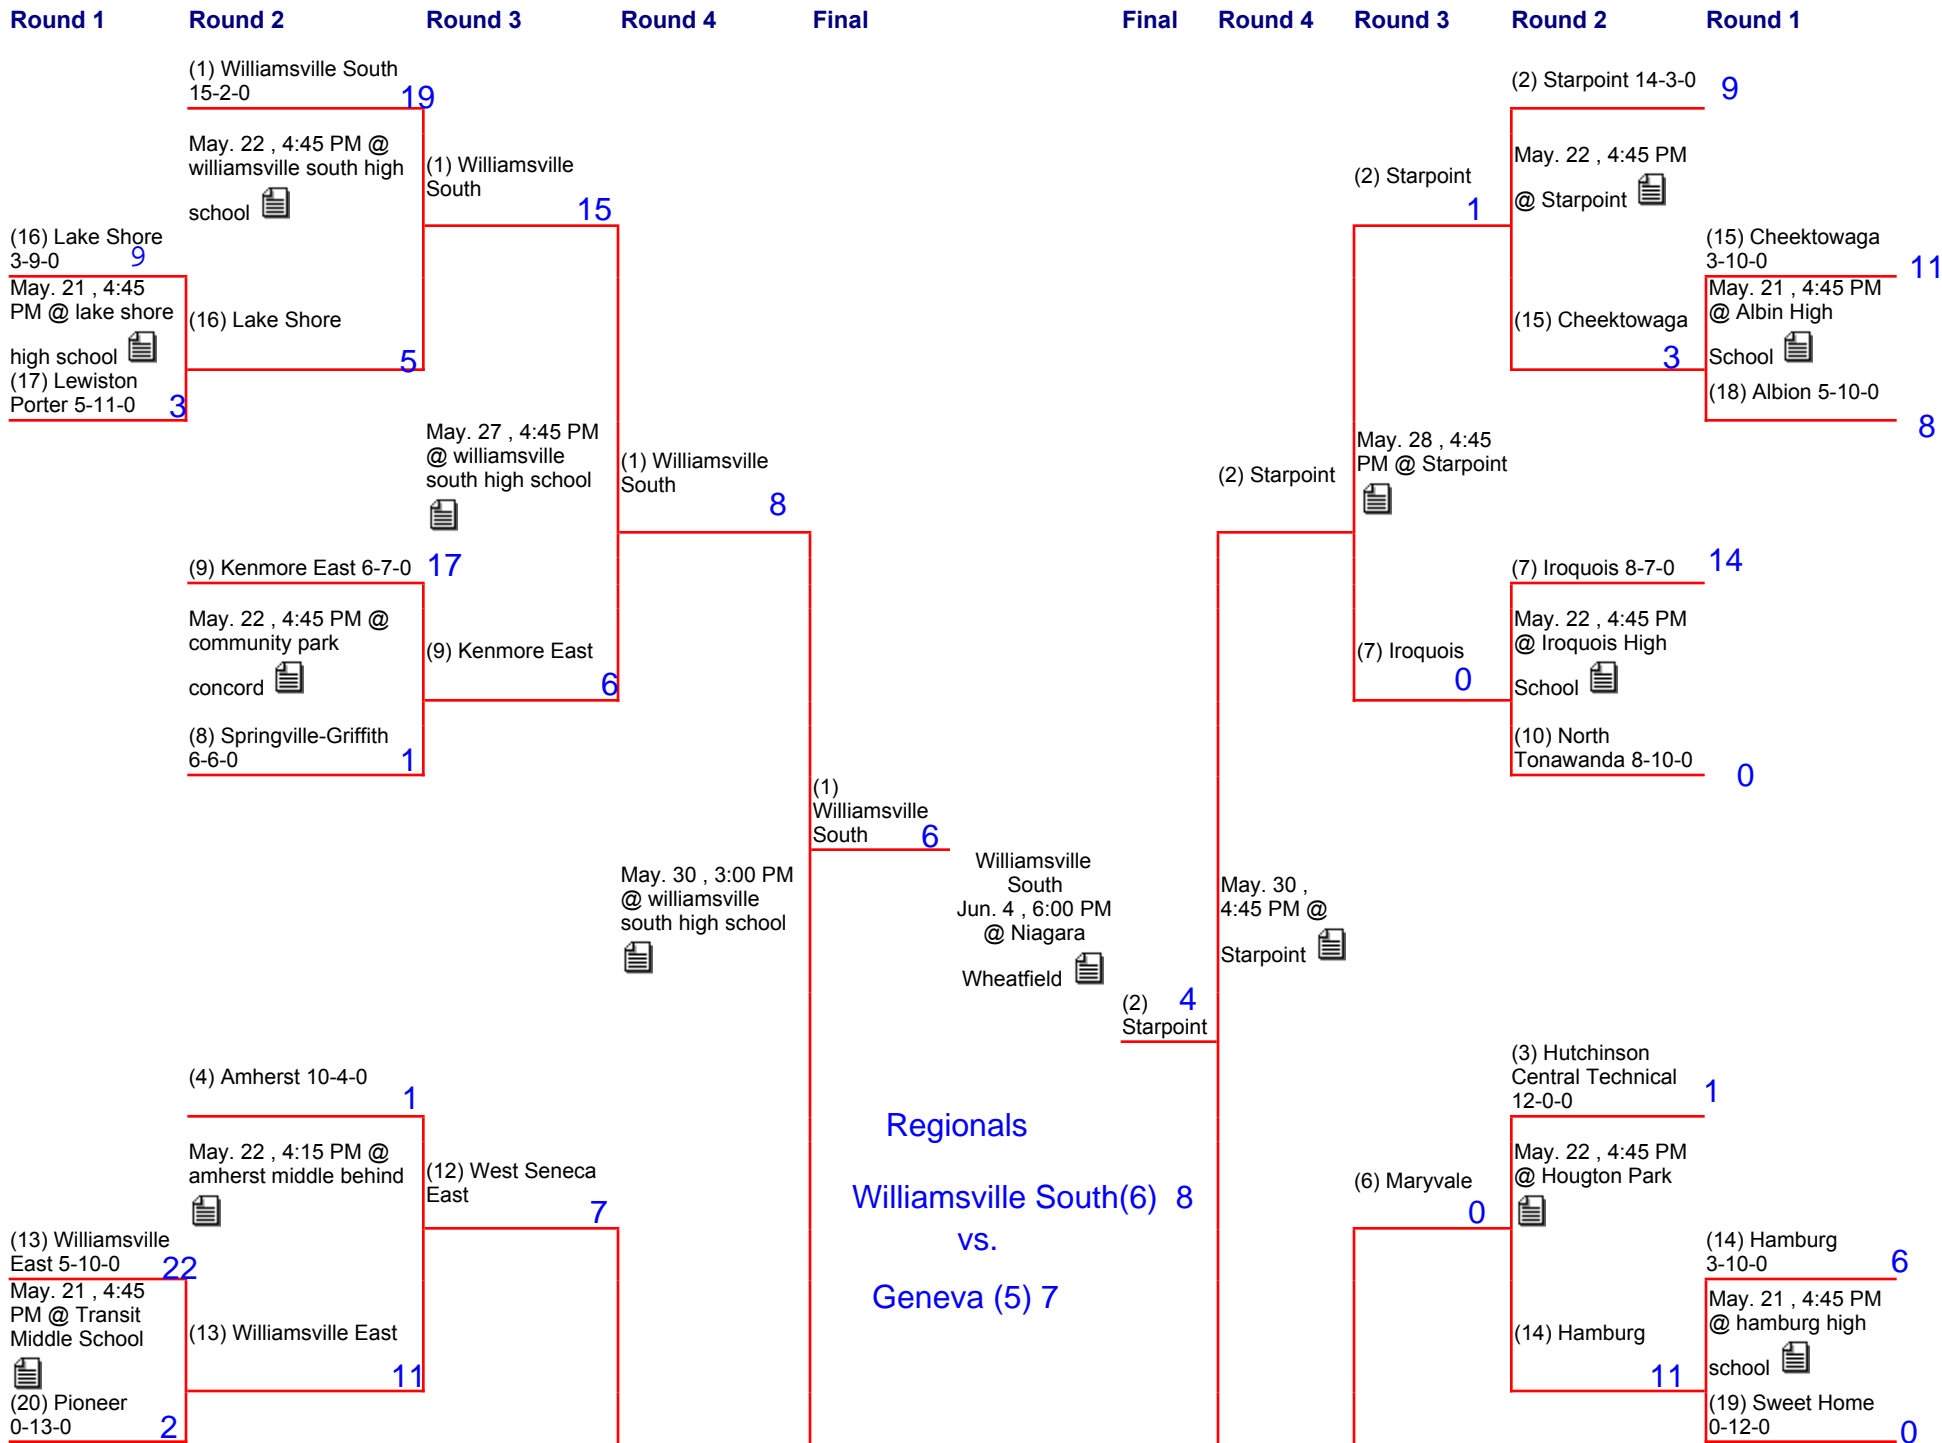

2014 Section 6 Girls Varsity Softball - Class A Sectional Bracket