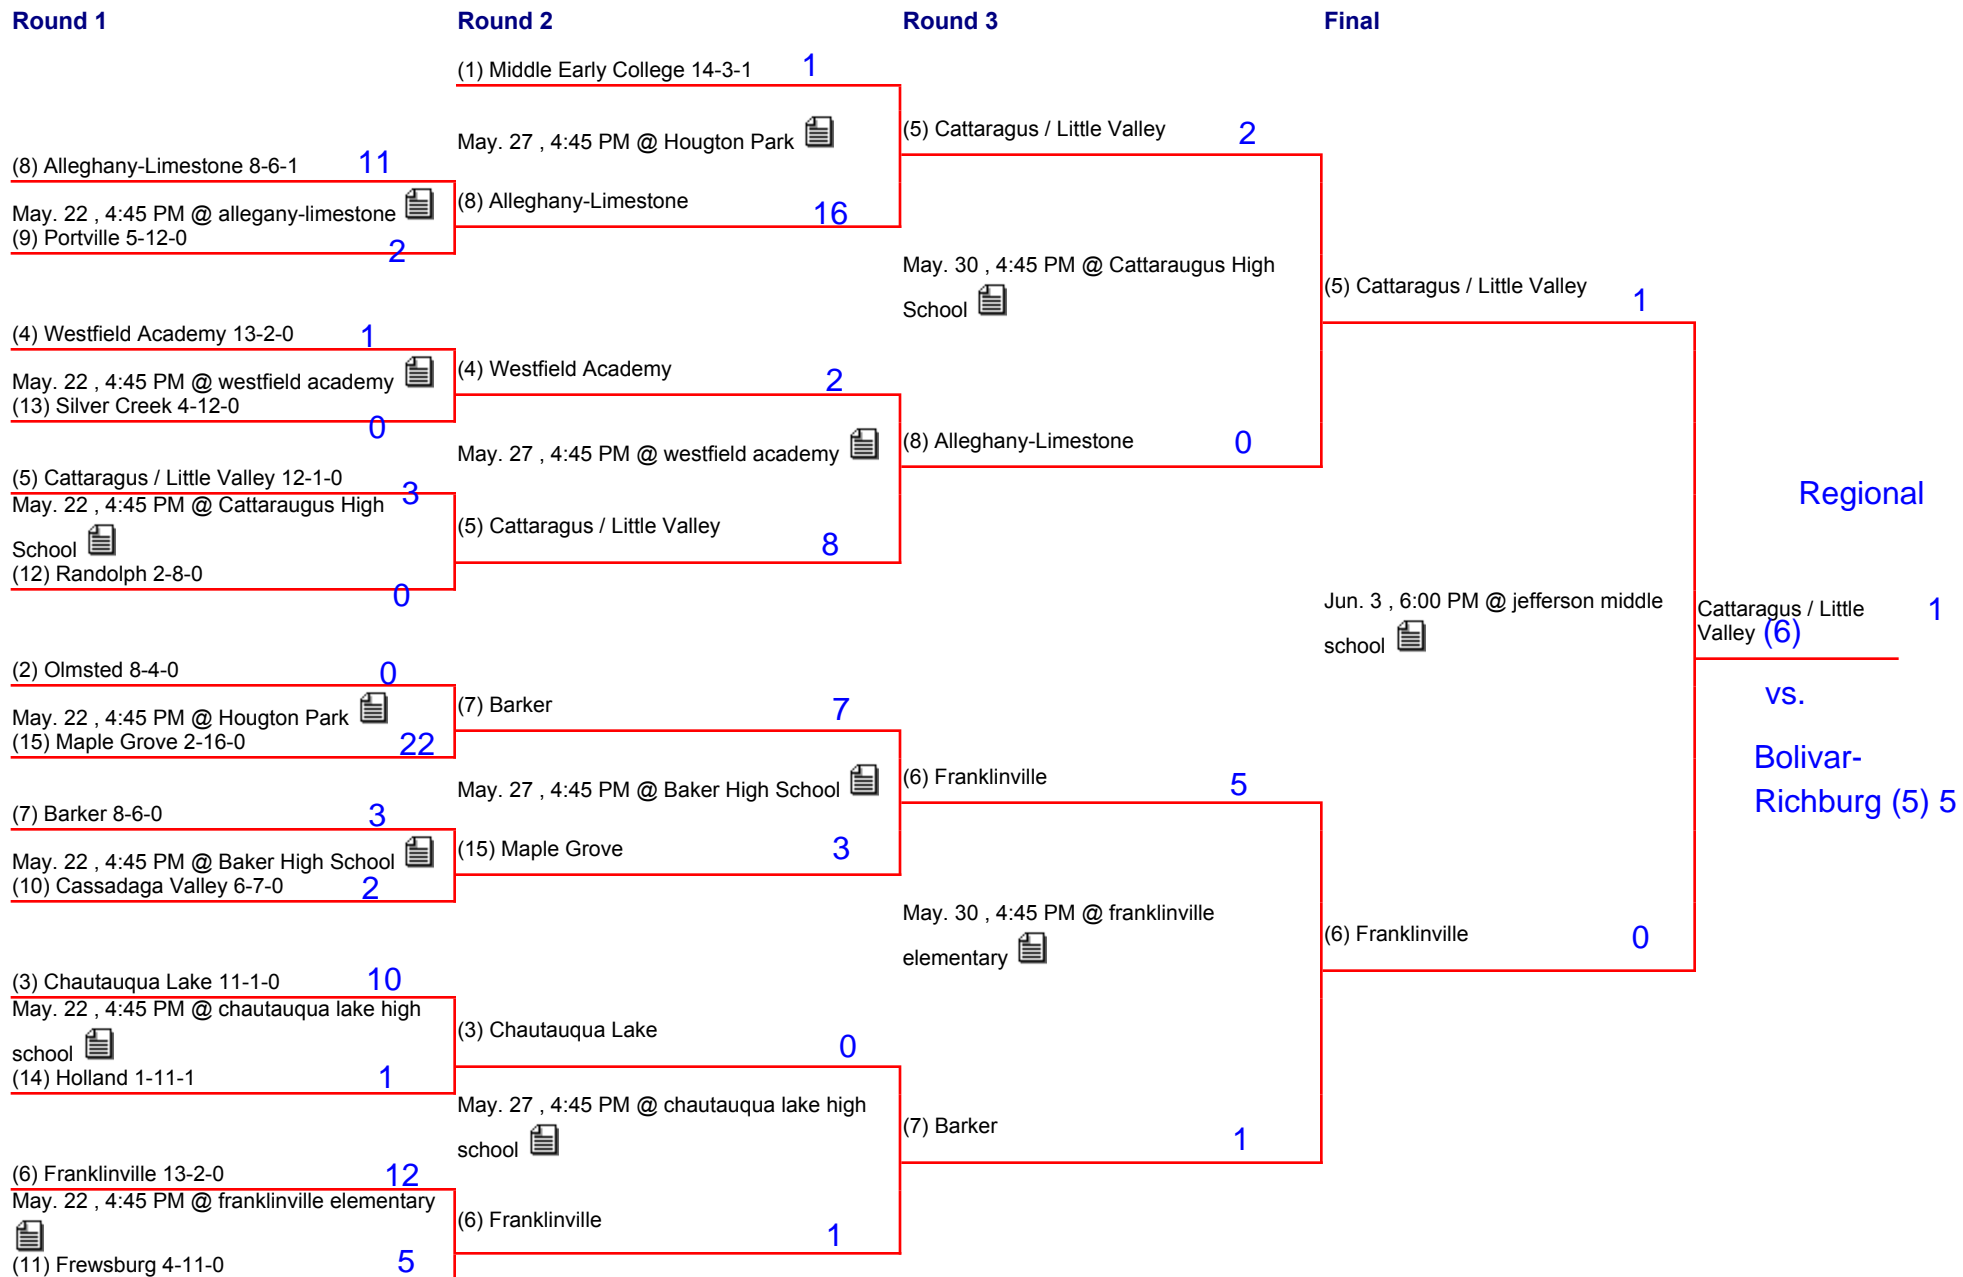

(11) East Aurora
5-9-0 1

2014 Section 6 Girls Varsity Softball - Class B Sectional Bracket

May. 22 , 4:45 PM
@ falconer high
school 
(21) John F
Kennedy 1-11-0

(5) Akron 6

May. 23 , 4:45 PM
@ Akron High

(12) Falconer 6

School 

(12) Falconer 7
12-2-0

1

(11) Royalton-Hartland 8

(14) Tonawanda

0

May. 22 , 4:45 PM @
Roy Hart High School

() Wilson Central 7

May. 21 , 4:45 PM
@ Wilson High
School 
(22) Salamanca
0-10-0

3

2014 Section 6 Girls Varsity Softball Class C Sectional Bracket

Quarterfinals

Semi-Finals

Finals

CHAMPIONS

Section 6 Class D Bracket Softball