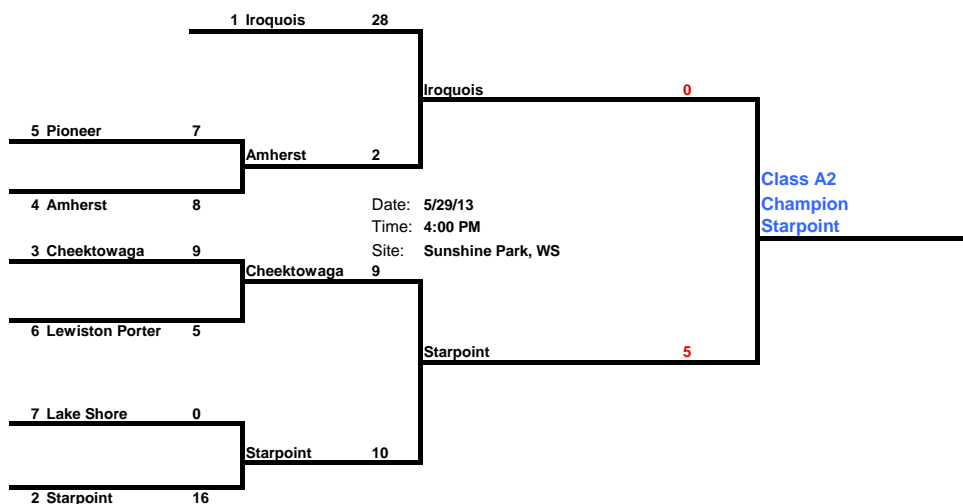

Class A2 Brackets

	Team	Record	Points	Games	Average
1	Iroquois	9W-3L	45	12	3.75
2	Starpoint	9W-3L	45	12	3.75
3	Cheektowaga	9W-3L	40	12	3.333333333
4	Amherst	5W-7L	22	12	1.833333333
5	Pioneer	3W-9L	12	12	1
6	Lewiston Porter	1W-11L	6	14	0.428571429
7	Lake Shore	1W-11L	5	12	0.416666667

Pre-Quarters 5/18/13 11:00 AM Higher Seed	Quarters 5/21/13 4:45 PM Higher Seed	Semi 5/24/13 4:45 PM Higher Seed	Finals 5/29/13 4:00 PM Sunshine Park, WS	A Crossover 6/1/13	Regionals 6/4/13

A1 Vs. A2 CROSSOVER

Hamburg 4	
Date:	6/1/13
Time:	3:00 PM
Site:	Sunshine Park, WS
Starpoint 2	

**Class A
Champion
Hamburg**

REGIONALS

Hamburg 4	
Date:	6/4/13
Time:	4:00 PM
Site:	SUNY BROCKPORT
Mercy 1	

Hamburg

Winners go on to Play
Saturday, June 8, 2013
Adirondack Sports Complex,
Class A
Semifinals Field 1 & 3 @ 9AM
Finals Field 4 at 2PM

State Bracket Link
<http://nysphsaa.statebrackets.com/tmenu.c>