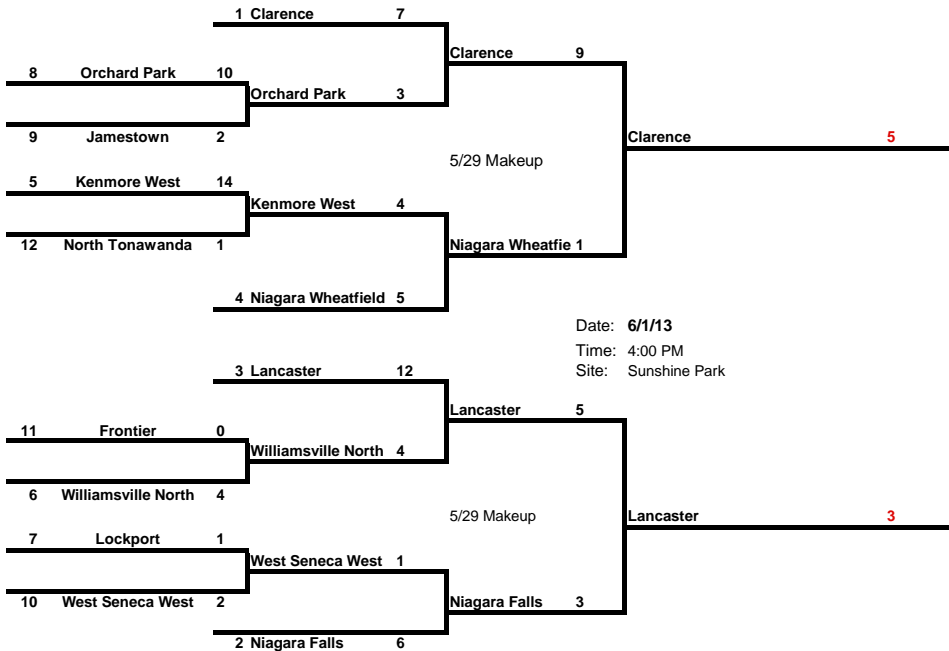

Pre-Quarters
5/21/13
4:45 PM

Quarters
5/24/13
4:45 PM

Semi
5/28/13

AA Finals
6/1/13

Regionals
6/4/13

REGIONALS

**CLASS AA
Champions
Clarence**

Date: 6/1/13
Time: 4:00 PM
Site: Sunshine Park