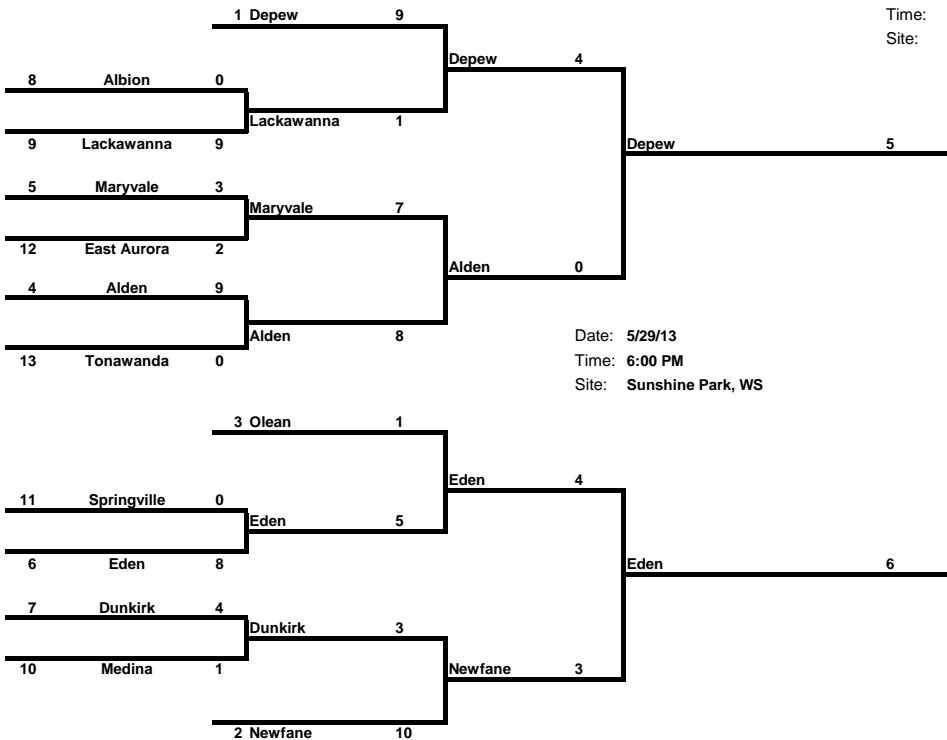

Pre-Quarters
5/18/13
11:00 AM
Higher Seed

Quarters
5/21/13
4:45 PM
Higher Seed

Semi
5/24/13
4:45 PM
Higher Seed

Finals
5/29/13
6:00 PM
Sunshine Park, WS

Crossover
6/1/13
B1 Vs. B2 CROSSOVER

Regionals
6/4/13