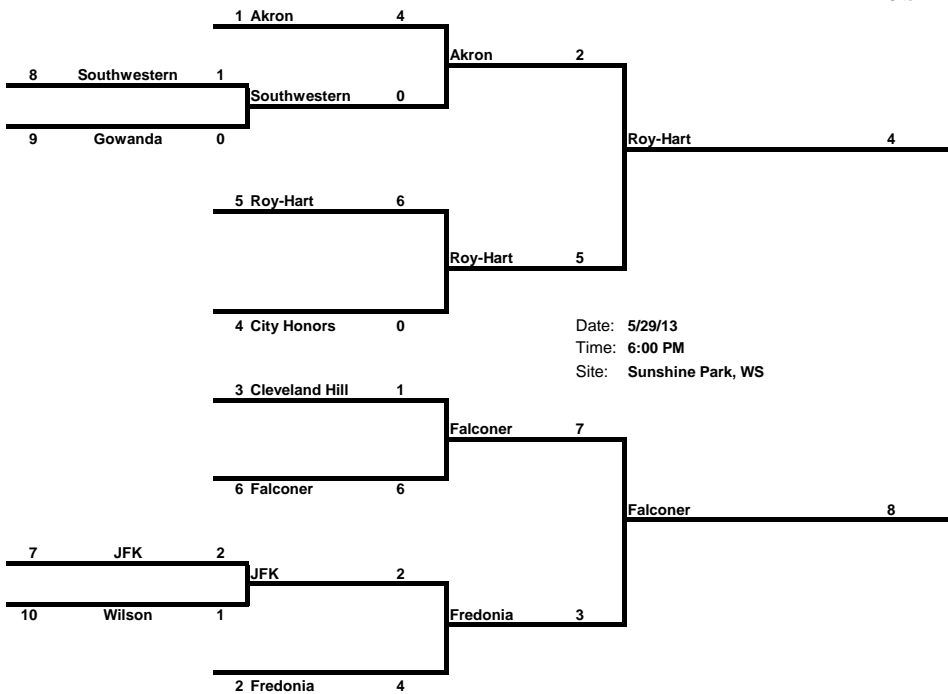

Class B2 Brackets

	Team	Record	Points	Games	Average
1	Akron	12W-2L	58	14	4.142857143
2	Fredonia	11W-3L	57	14	4.071428571
3	Cleveland Hill	10W-2L	48	12	4
4	City Honors	8W-2L	38	10	3.8
5	Roy-Hart	10W-4L	48	14	3.428571429
6	Falconer	6W-8L	32	14	2.285714286
7	JFK	5W-7L	23	12	1.916666667
8	Southwestern	5W-9L	26	14	1.857142857
9	Gowanda	4W-10L	19	14	1.357142857
10	Wilson	4W-10L	19	14	1.357142857

Pre-Quarters 5/18/13 11:00 AM Higher Seed
Quarters 5/21/13 4:45 PM Higher Seed
Semi 5/24/13 4:45 PM Higher Seed
Finals 5/29/13 6:00 PM Sunshine Park, WS
Crossover 6/1/13 B1 Vs. B2 CROSSOVER
Regionals 6/4/13

Date: 6/3/13
Time: 4:00 PM Game Continued at Dunkirk HS
Site: Falconer 0 vs 1
Class B Champions Falconer

Bottom of 3rd Falconer up 1-0

Class B2 Champion Falconer

REGIONALS
Falconer 6 vs Wayland Cohocton 7
Date 6/4/13
Time 6PM
Site SUNY BROCKPORT
Wayland Cohocton

Cohocton

Winners go on to Play
Saturday, June 8, 2013
Adirondack Sports Complex,
Class B
Semifinals Field 2 & 4 @ 11:30AM
Finals Field 3 at 4:30PM

State Bracket Link
<http://nysphsaa.statebrackets.com/tmenu.c>