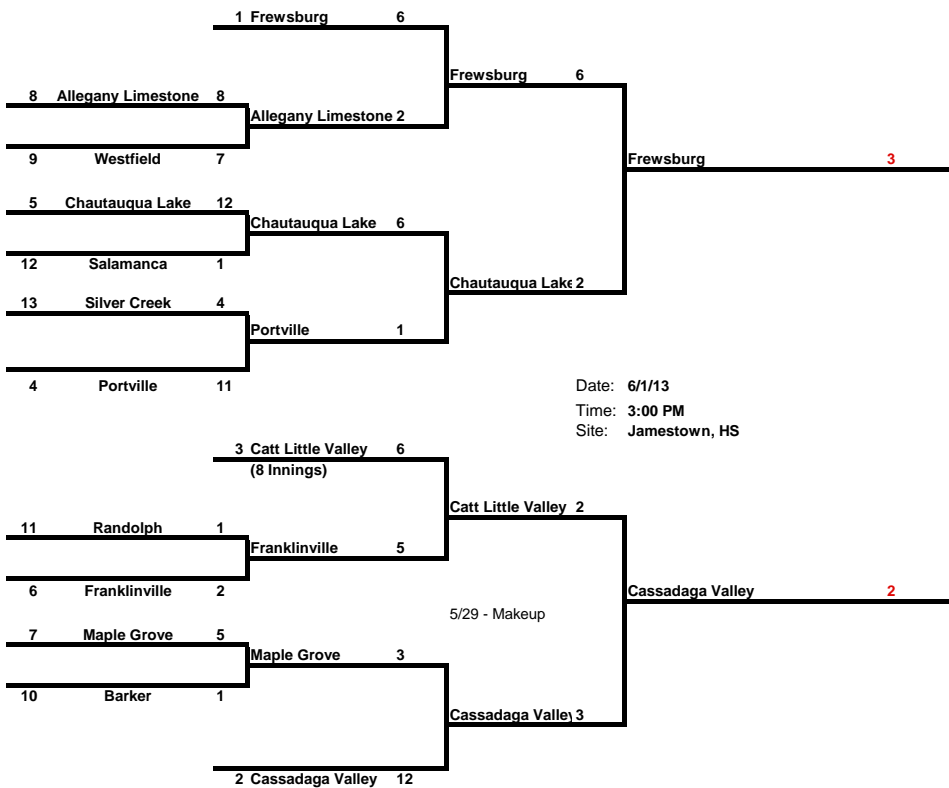

Class C Brackets

	Team	Record	Points	Games	Average
1	Frewsburg	11W-1L	55	12	4.583333333
2	Cassadaga Valley	8W-4L	40	12	3.333333333
3	Catt Little Valley	8W-4L	40	12	3.333333333
4	Portville	8W-4L	40	12	3.333333333
5	Chautauqua Lake	7W-5L	31	12	2.583333333
6	Franklinville	7W-5L	31	12	2.583333333
7	Maple Grove	7W-5L	31	12	2.583333333
8	Allegany Limestone	4W-8L	24	12	2
9	Westfield	5W-7L	23	12	1.916666667
10	Barker	4W-10L	24	14	1.714285714
11	Randolph	4W-8L	20	12	1.666666667
12	Salamanca	2W-10L	10	12	0.833333333
13	Silver Creek	1W-11L	5	12	0.416666667

Pre-Quarters 5/21/13 4:45 PM   Quarters 5/24/13 4:45 PM   Semi 5/28/13 4:45 PM   Finals 6/1/13 see below   Regionals 6/4/13

REGIONALS

Frewsburg 8
Date: 6/4/13
Time: 3PM
Site: Olean HS
Keshequa 1

**Class C
Champions
Frewsburg**

Winners go on to Play
Saturday, June 8, 2013
Adirondack Sports Complex,
Class C

Semifinals Morse Field 1 & 2 @ 9AM
Finals Field 2 Adirondack Sports Complex at 2PM

State Bracket Link
<http://nysphsaa.statebrackets.com/tmenu.c>