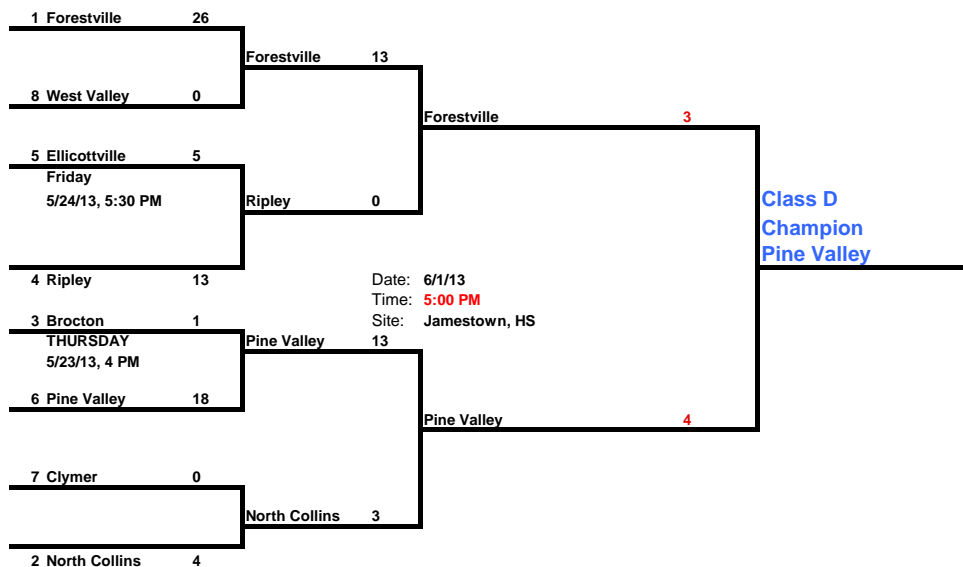

Class D Brackets

	Team	Record	Points	Games	Average
1	Forestville	11W-1L	62	12	5.166666667
2	North Collins	11W-1L	55	12	4.583333333
3	Brocton	9W-3L	45	12	3.75
4	Ripley	9W-3L	45	12	3.75
5	Ellicottville	7W-5L	35	12	2.916666667
6	Pine Valley	4W-8L	22	12	1.833333333
7	Clymer	4W-8L	20	12	1.666666667
8	West Valley	0W-12L	0	12	0

Pre-Quarters 5/21/13 4:45 PM	Quarters 5/24/13 4:45 PM	Semi 5/28/13 4:45 PM	Finals 6/1/13 see below	Regionals 6/4/13

REGIONALS

Pine Valley 2
Date: 6/4/13
Time: 5PM
Site: Olean HS
Andover 1

Winners go on to Play
Saturday, June 8, 2013
Adirondack Sports Complex,
Class D

Semifinals Morse Field 1 & 2 @ 11:30AM
Finals Field 2 Adirondack Sports Complex at 4:30PM

State Bracket Link

<http://nysphsaa.statebrackets.com/tmenu.c>