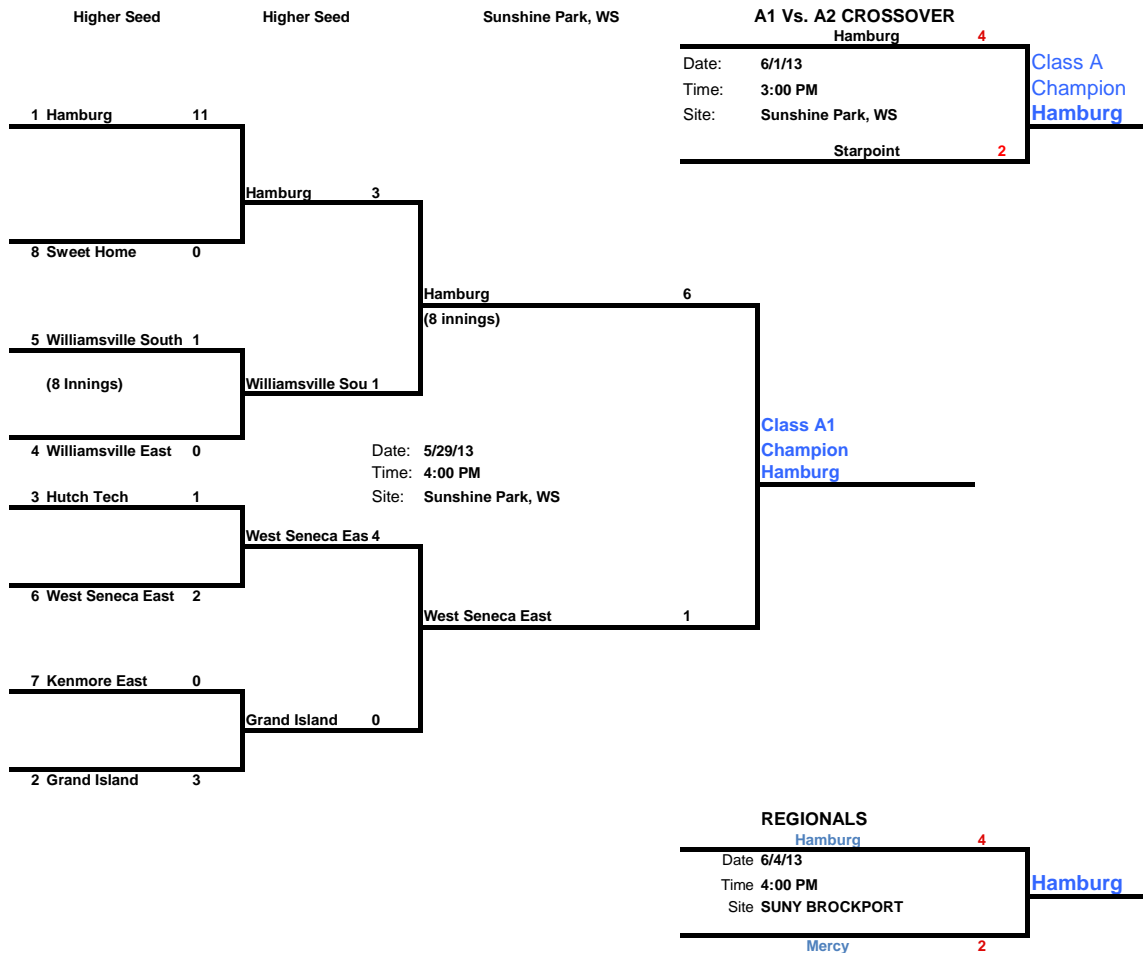

Class A1 Brackets

	Team	Record	Points	Games	Average
1	Hamburg	9W-3L	54	12	4.5
2	Grand Island	11W-3L	62	14	4.428571429
3	Hutch Tech	10W-0L	38	10	3.8
4	Williamsville East	9W-3L	45	12	3.75
5	Williamsville South	7W-5L	35	12	2.916666667
6	West Seneca East	5W-7L	25	12	2.083333333
7	Kenmore East	4W-10L	22	14	1.571428571
8	Sweet Home	2W-10L	10	12	0.833333333

Pre-Quarters 5/18/13 11:00 AM Higher Seed	Quarters 5/21/13 4:45 PM Higher Seed	Semi 5/24/13 4:45 PM Higher Seed	Finals 5/29/13 4:00 PM Sunshine Park, WS	A Crossover 6/1/13 A1 Vs. A2 CROSSOVER Hamburg	Regionals 6/4/13

Winners go on to Play
Saturday, June 8, 2013
Adirondack Sports Complex,
Class A
Semifinals Field 1 & 3 @ 9AM
Finals Field 4 at 2PM

State Bracket Link
<http://nysphsaa.statebrackets.com/tmenu.c>