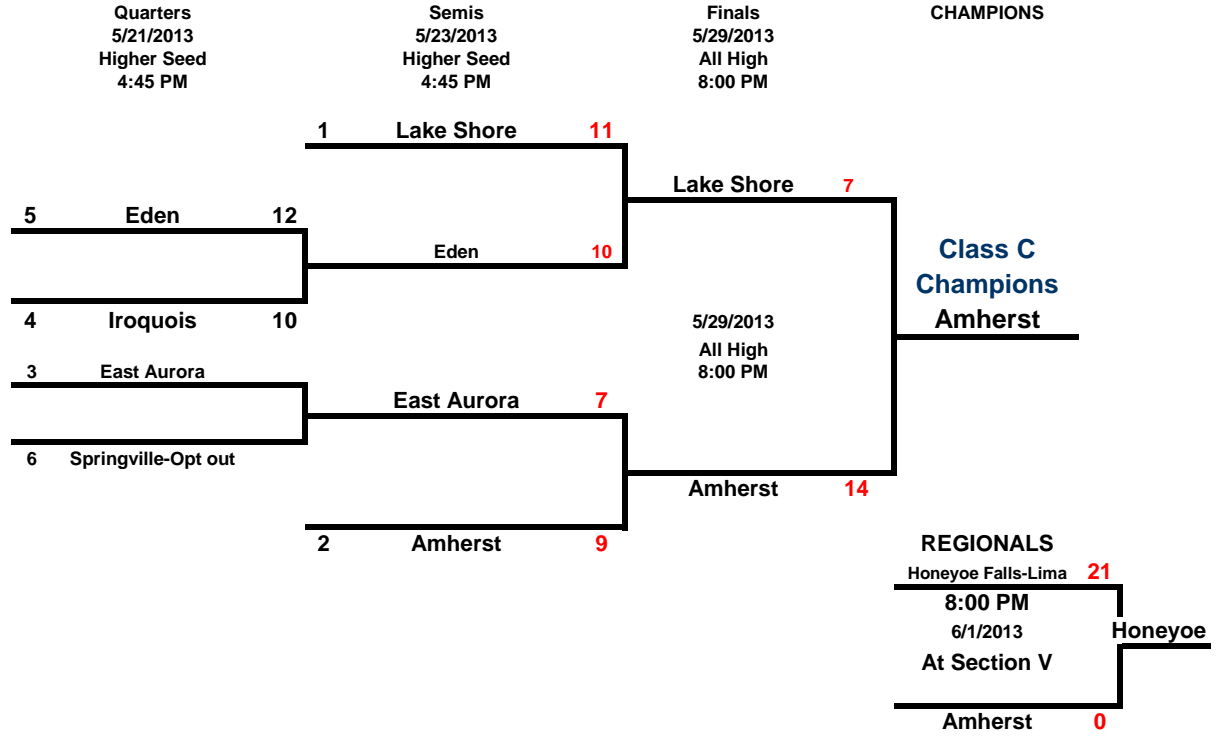

CHAMPIONS

CLASS B TEAMS

- 1 Hamburg
- 2 West Seneca East
- 3 Williamsville North
- 4 Williamsville South
- 5 Williamsville East
- 6 Niagara Wheatfield
- 7 Grand Island
- 8 West Seneca West
- 9 Sweet Home
- 10 North Tonawanda

**CLASS A Semi: 6/7 12pm at SUNY Cortland WHITE
(Against winner of Section 11/8)
CLASS A Finals: 6/8 12 pm at SUNY Cortland RED**

**2013 Section VI
Girls Lacrosse Playoff Brackets**

CLASS C

CLASS C TEAMS