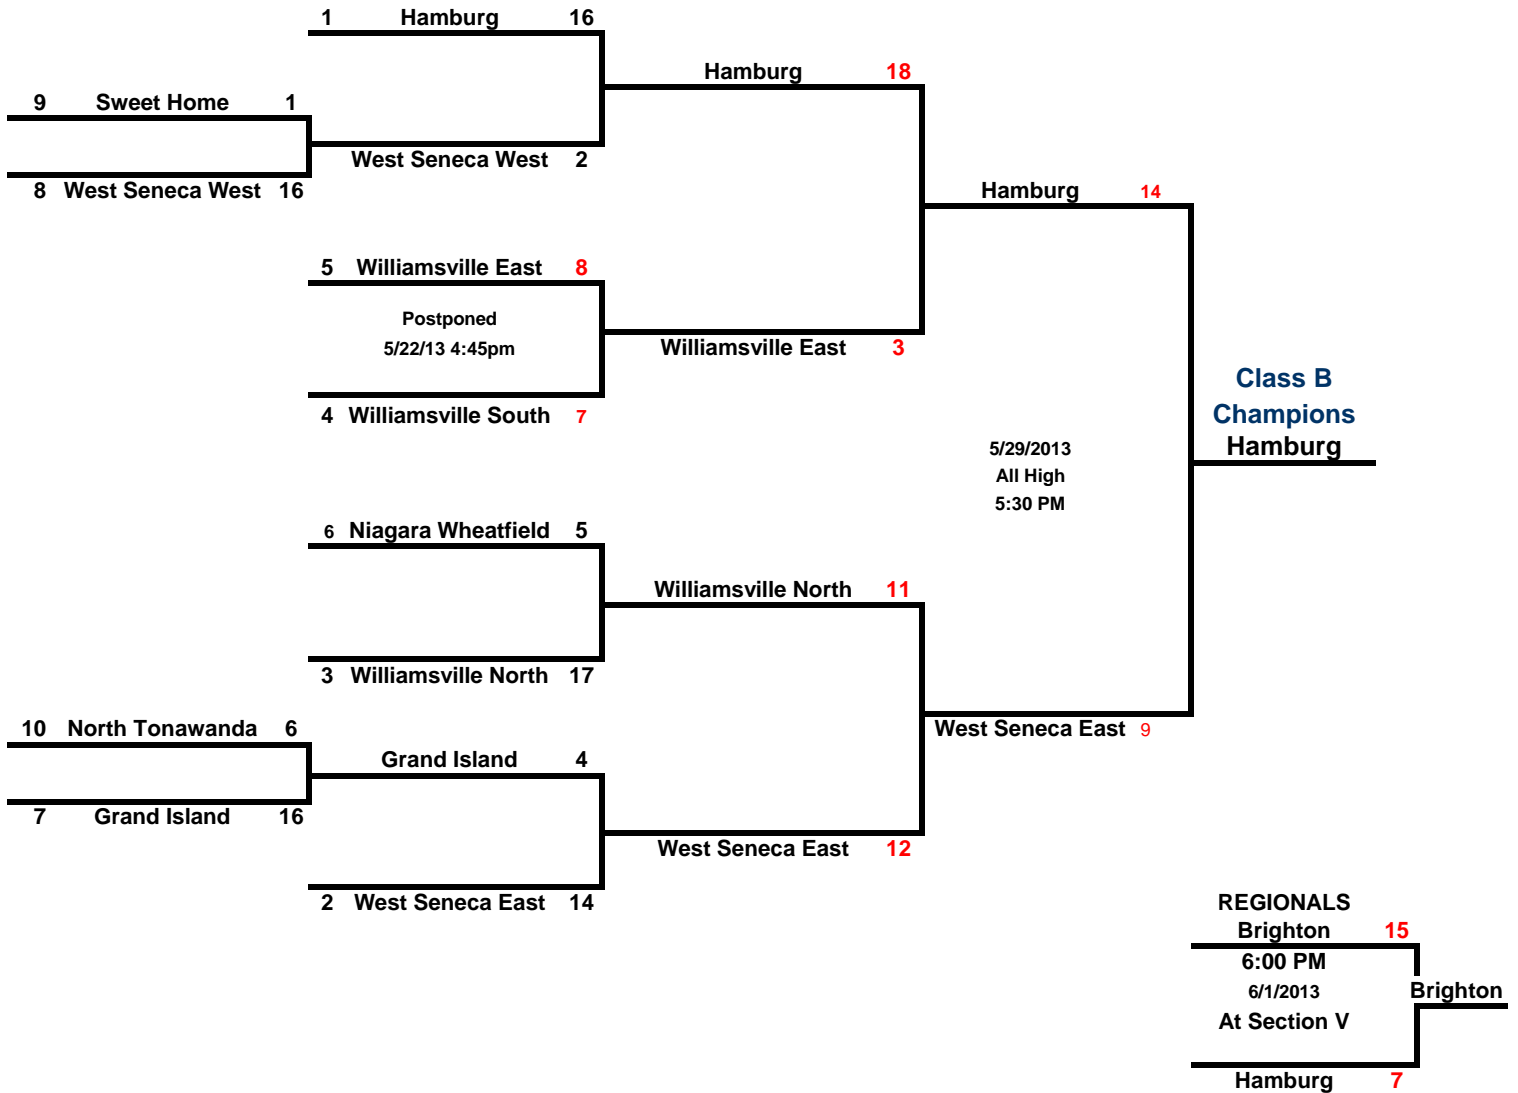

**2013 Section VI
Girls Lacrosse Playoff Brackets**

CLASS A

CLASS A TEAMS

- 1 Lancaster
- 2 Frontier
- 3 Clarence
- 4 Lockport
- 5 Orchard Park
- 6 Niagara Falls

**CLASS A Semi: 6/7 9:30 am at SUNY Cortland WHITE
(Against winner of Section 11/8)
CLASS A Finals: 6/8 9:30 am at SUNY Cortland RED**

**2013 Section VI
Girls Lacrosse Playoff Brackets**

CLASS B

Pre- Quarters
5/16/2013
Higher Seed
4:45 PM

Quarters
5/21/2013
Higher Seed
4:45 PM

Semis
5/23/2013
Higher Seed
4:45 PM

Finals
5/29/2013
All High
5:30 PM

CHAMPIONS

CLASS B TEAMS

- 1 Hamburg
- 2 West Seneca East
- 3 Williamsville North
- 4 Williamsville South
- 5 Williamsville East
- 6 Niagara Wheatfield
- 7 Grand Island
- 8 West Seneca West
- 9 Sweet Home
- 10 North Tonawanda

**CLASS A Semi: 6/7 12pm at SUNY Cortland WHITE
(Against winner of Section 11/8)
CLASS A Finals: 6/8 12 pm at SUNY Cortland RED**

**2013 Section VI
Girls Lacrosse Playoff Brackets**

CLASS C

CLASS C TEAMS