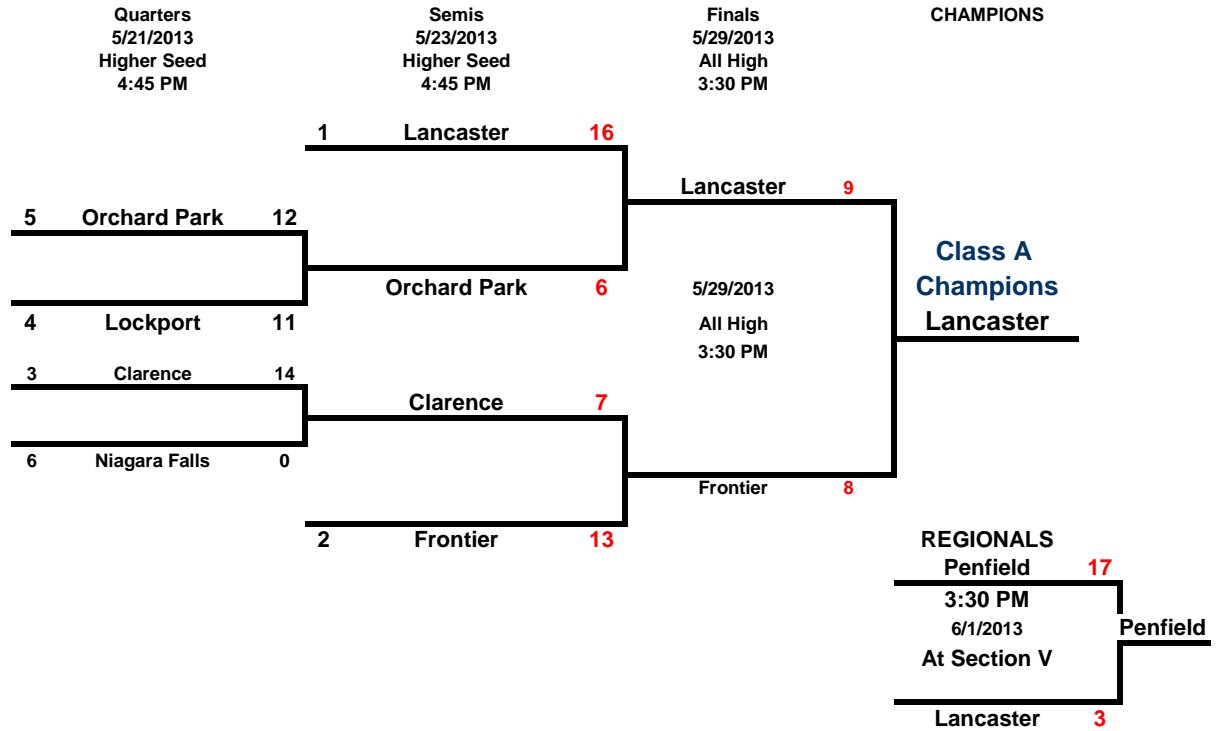

**2013 Section VI
Girls Lacrosse Playoff Brackets**

CLASS A

CLASS A TEAMS

- 1 Lancaster
- 2 Frontier
- 3 Clarence
- 4 Lockport
- 5 Orchard Park
- 6 Niagara Falls

**CLASS A Semi: 6/7 9:30 am at SUNY Cortland WHITE
(Against winner of Section 11/8)
CLASS A Finals: 6/8 9:30 am at SUNY Cortland RED**

**2013 Section VI
Girls Lacrosse Playoff Brackets**

CLASS B

Pre- Quarters
5/16/2013
Higher Seed
4:45 PM

Quarters
5/21/2013
Higher Seed
4:45 PM

Semis
5/23/2013
Higher Seed
4:45 PM

Finals
5/29/2013
All High
5:30 PM

CHAMPIONS

CLASS B TEAMS

- 1 Hamburg
- 2 West Seneca East
- 3 Williamsville North
- 4 Williamsville South
- 5 Williamsville East
- 6 Niagara Wheatfield
- 7 Grand Island
- 8 West Seneca West
- 9 Sweet Home
- 10 North Tonawanda

**CLASS A Semi: 6/7 12pm at SUNY Cortland WHITE
(Against winner of Section 11/8)
CLASS A Finals: 6/8 12 pm at SUNY Cortland RED**

**2013 Section VI
Girls Lacrosse Playoff Brackets**

CLASS C

CLASS C TEAMS