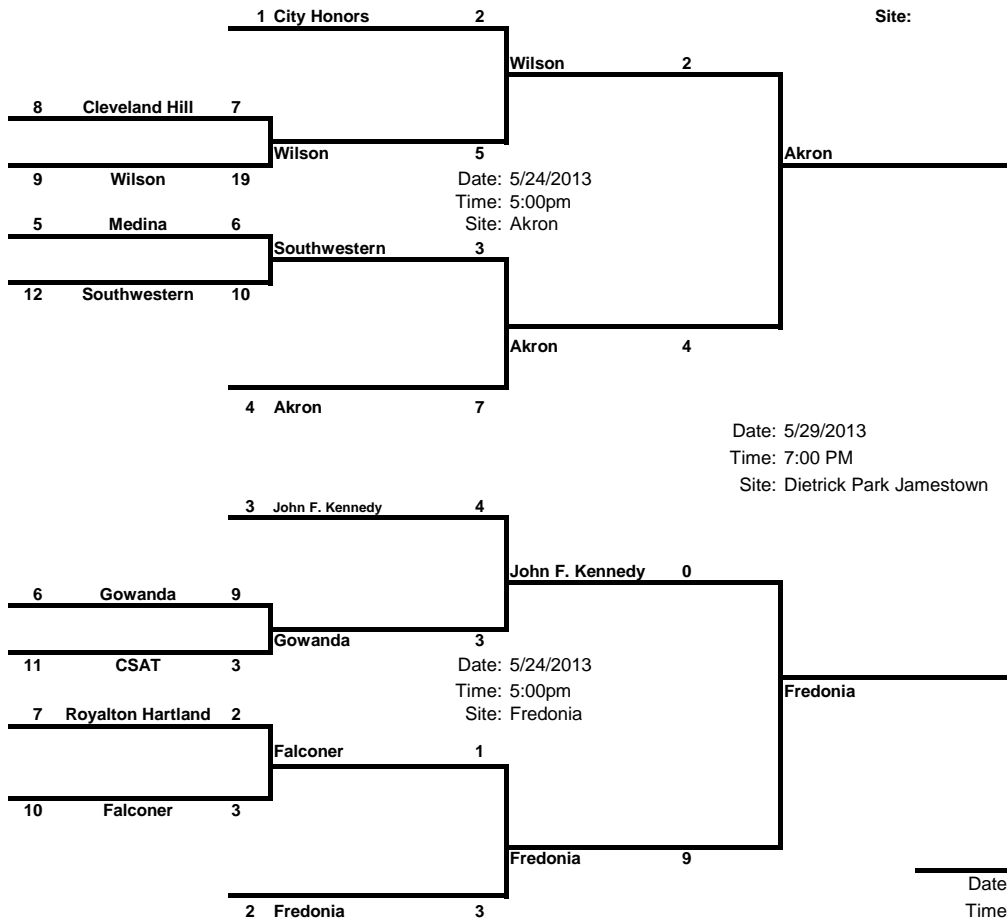

2013 Class B2 Brackets

School	League	BEDS	Record	Power Points	PP/G	Games Scheduled
1 City Honors	BUFF	369	10 - 0	48.00		10
2 Fredonia	CCAA	382	11 - 1	54.00		12
3 John F. Kennedy	ECIC	371	9 - 3	43.00		12
4 Akron	NO	361	10 - 4	48.00		14
5 Medina	NO	418	10 - 4	48.00		14
6 Gowanda	CCAA	320	6 - 6	29.00		12
7 Royalton Hartland	NO	374	6 - 6	22.00		14
8 Cleveland Hill	ECIC	342	4 - 8	18.00		12
9 Wilson	NO	324	4 - 10	19.00		14
10 Falconer	CCAA	313	3 - 9	14.00		12
11 CSAT	NO	359	3 - 11	14.00		14
12 Southwestern	CCAA	340	2 - 10	9.00		12

Pre-Quarters 5/20/13 5:00pm Higher Seed	Quarters 5/21/13 5:00pm Higher Seed	Semi 5/24/13 5:00pm Higher Seed	Finals 5/29/13 7:00 PM Dietrick Park Jamestown	Crossover 5/31/13	Regionals 6/4/13

B1 Vs. B2 CROSSOVER

Fredonia 3	Class B Champion Fredonia
Date: 5/31/2013	
Time: 5PM Site: Dietrick Park Jamestown	
Tonawanda 1	

**Class B2
Champion
Fredonia**

REGIONALS	Fredonia 2	Fredonia
Date: 6/4/2013		
Time: 7:00 PM Site: Dietrick Park, Jamestown (6)		
WAYLAND COHOCTON 0		

**Winners go on to play at States in Binghamton (4)
Saturday, June 8, 2013
(Game times at each site 10am, 1pm, 4pm)
Class B at Sylvester Field**