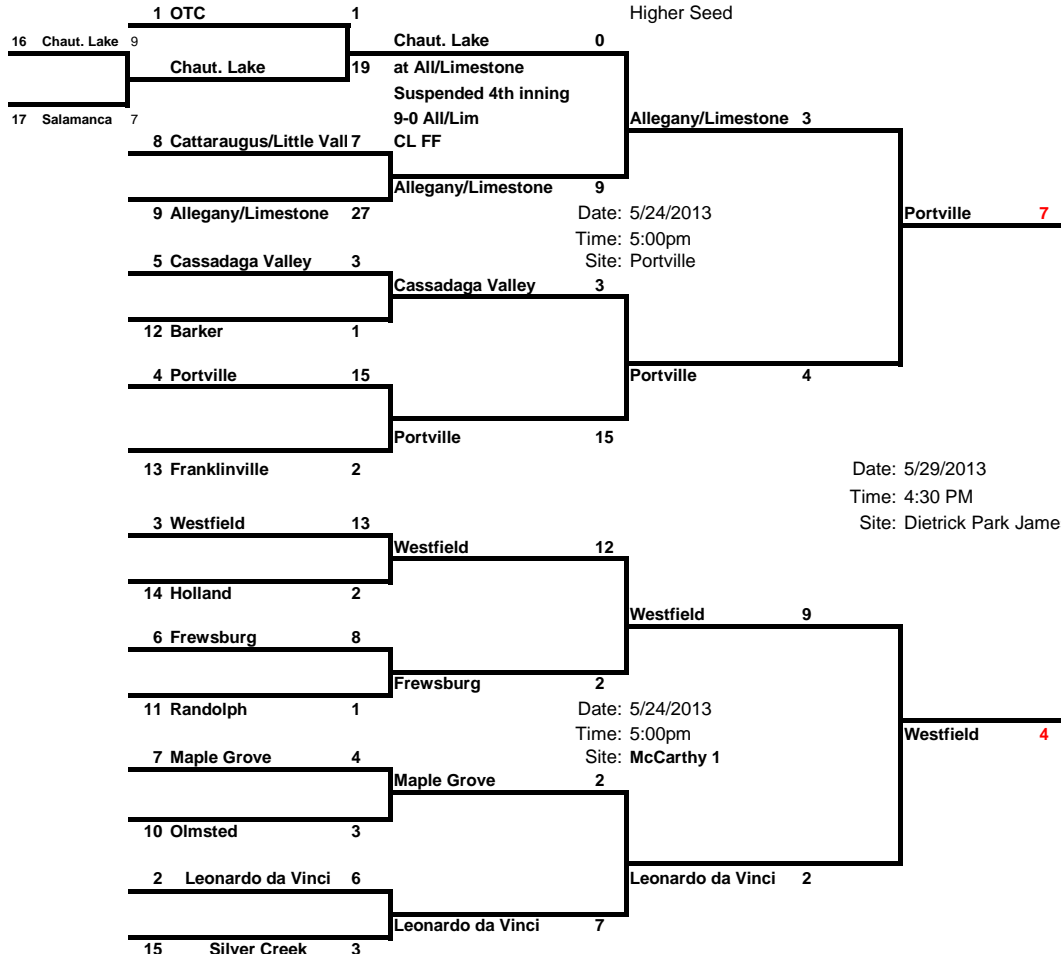

2013 Class C Brackets

School	League	BEDS	Record	Power Points	PP/G	Games Scheduled
1 OTC	BUFF	276	11 - 1	66.00	5.500	12
2 Leonardo da Vinci	BUFF	287	8 - 2	48.00	4.800	10
3 Westfield	CCAA	194	11 - 1	50.00	4.167	12
4 Portville	CCAA	221	10 - 2	50.00	4.167	12
5 Cassadaga Valley	CCAA	262	10 - 2	50.00	4.167	12
6 Frewsburg	CCAA	196	9 - 3	45.00	3.750	12
7 Maple Grove	CCAA	188	10 - 2	44.00	3.667	12
8 Cattaraugus/Little Valley	CCAA	232	6 - 6	30.00	2.500	12
9 Allegany/Limestone	CCAA	284	5 - 7	30.00	2.500	12
10 Olmsted	BUFF	180	4 - 6	24.00	2.400	10
11 Randolph	CCAA	237	5 - 7	25.00	2.083	12
12 Barker	NO	254	4 - 10	24.00	1.714	14
13 Franklinville	CCAA	178	3 - 9	13.00	1.083	12
14 Holland	ECIC	245	2 - 10	12.00	1.000	12
15 Silver Creek	CCAA	232	1 - 11	5.00	0.417	12
16 Chautauqua Lake	CCAA	186	1 - 11	5.00	0.417	12
17 Salamanca	CCAA	294	1 - 11	5.00	0.417	12

Pre-Quarters	Quarters	Semi	Finals	Regionals
5/20/13	5/22/13	5/24/13	5/29/13	6/4/13
5:00pm	5:00pm	5:00pm	4:30 PM	
Higher Seed	Higher Seed	Higher Seed	Dietrick Park Jamestown	

REGIONALS

Portville 0

Date: 6/4/2013
Time: 4:30 PM
Site: Dietrick Park, Jamestown (6)

GENESEO

GENESEO 4

Date: 5/29/2013
Time: 4:30 PM
Site: Dietrick Park Jamestown

Class C
Champion
Portville

Saturday, June 8, 2013
(Game times at each site 10am, 1pm, 4pm)
Class C at Homet Field BCC