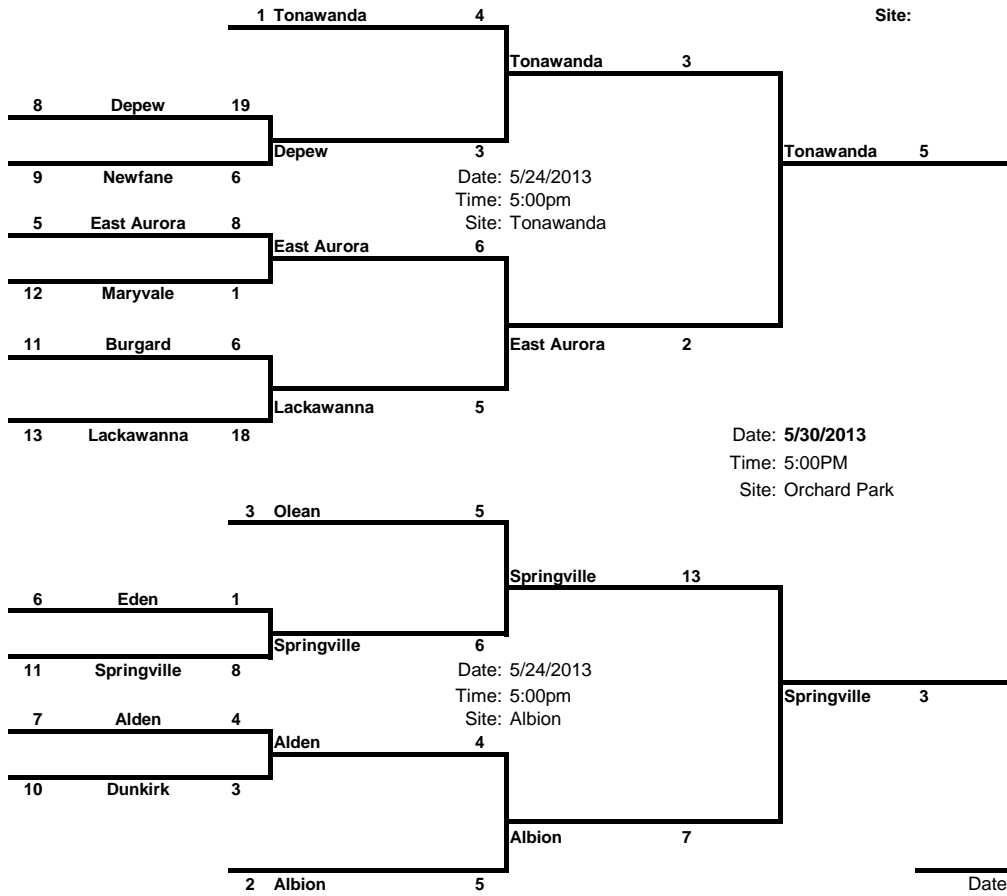

2013 Class B1 Brackets

School	League	BEDS	Record	Power Points	PP/G	Games Scheduled
1 Tonawanda	ECIC	431	11 - 1	53.00		12
2 Albion	NO	504	12 - 2	58.00		14
3 Olean	CCAA	480	10 - 2	48.00		12
4 Burgard	BUFF	469	9 - 3	45.00		12
5 East Aurora	ECIC	499	9 - 5	50.00		14
6 Eden	ECIC	428	8 - 4	38.00		12
7 Alden	ECIC	445	8 - 4	38.00		12
8 Depew	ECIC	456	7 - 7	39.00		14
9 Newfane	NO	439	7 - 7	35.00		14
10 Dunkirk	CCAA	472	5 - 7	24.00		12
11 Springville	ECIC	499	5 - 9	26.00		14
12 Maryvale	ECIC	509	2 - 12	11.00		14
13 Lackawanna	ECIC	423	0 - 12	0.00		12

Pre-Quarters 5/20/13 5:00pm Higher Seed	Quarters 5/21/13 5:00pm Higher Seed	Semi 5/24/13 5:00pm Higher Seed	Finals 5/30/13 5:00PM Orchard Park	Crossover 5/31/13	Regionals 6/4/13

B1 Vs. B2 CROSSOVER

Fredonia	3	Class B Champion Fredonia
Date: 5/31/2013		
Time: 5:00:00 PM Tentative		
Site: TBA in Section VI		
Tonawanda	1	

**Class B1
Champion**

Tonawanda

REGIONALS

Fredonia	2	Fredonia
Date: 6/4/2013		
Time: 7:00 PM		
Site: Diethrick Park, Jamestown (6)		
WAYLAND COHOCTON	0	

**Winners go on to play at States in Binghamton (4)
Saturday, June 8, 2013
(Game times at each site 10am, 1pm, 4pm)
Class B at Sylverster Field**