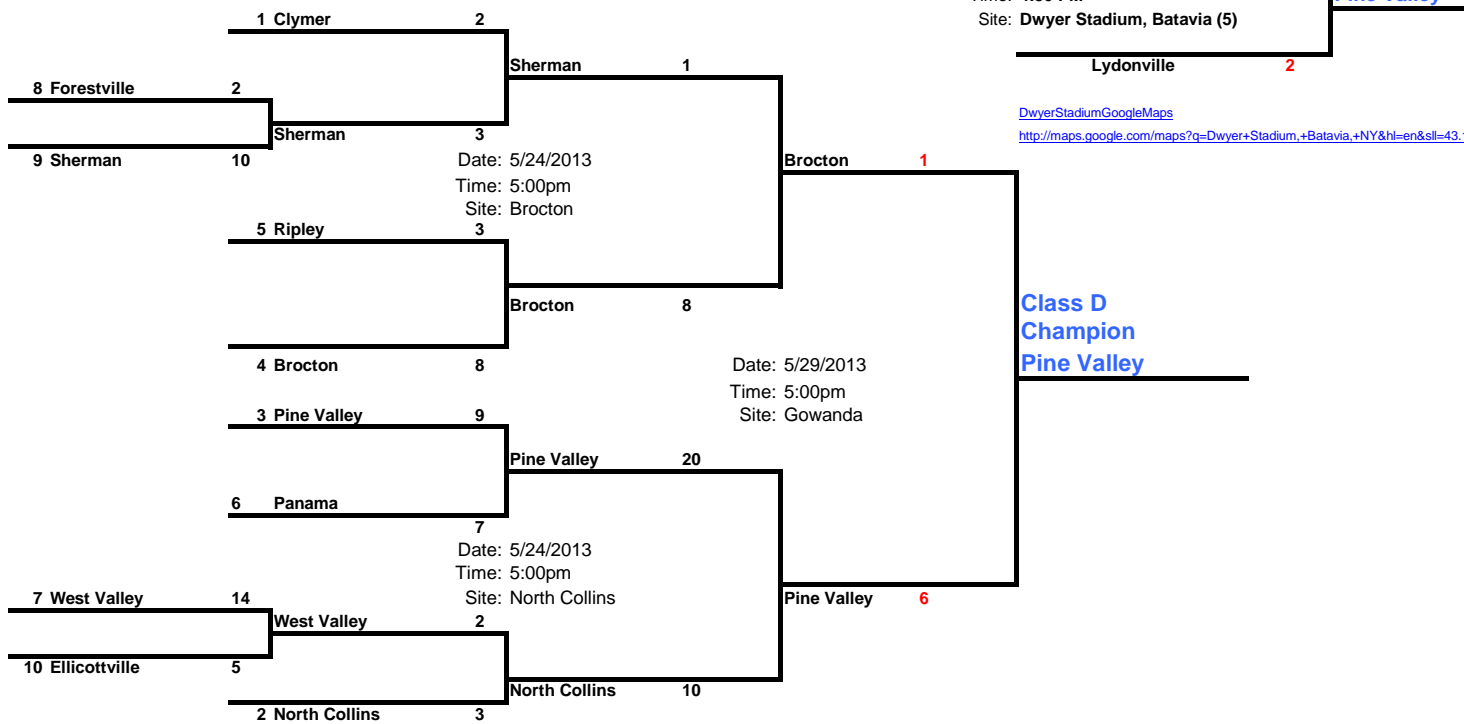

2013 Class D Brackets

School	League	BEDS	Record	Power Points	PP/G	Games Scheduled
1 Clymer	CCAA	106	9 - 3	45.00		12
2 North Collins	CCAA	134	9 - 3	45.00		12
3 Pine Valley	CCAA	153	8 - 4	45.00		12
4 Brocton	CCAA	123	8 - 4	40.00		12
5 Ripley	CCAA	74	7 - 5	35.00		12
6 Panama	CCAA	156	5 - 7	28.00		12
7 West Valley	CCAA	85	5 - 7	25.00		12
8 Forestville	CCAA	145	4 - 8	23.00		12
9 Sherman	CCAA	109	4 - 8	20.00		12
10 Ellicottville	CCAA	138	0 - 12	0.00		12

Pre-Quarters 5/20/13 5:00pm Higher Seed	Quarters 5/22/13 5:00pm Higher Seed	Semi 5/24/13 5:00pm Higher Seed	Finals 5/29/13 5:00pm Gowanda	Regionals 6/4/13

**Winners go on to play at States in Binghamton (4)
Saturday, June 8, 2013
(Game times at each site 10am, 1pm, 4pm)
Class D at Conlon Field**