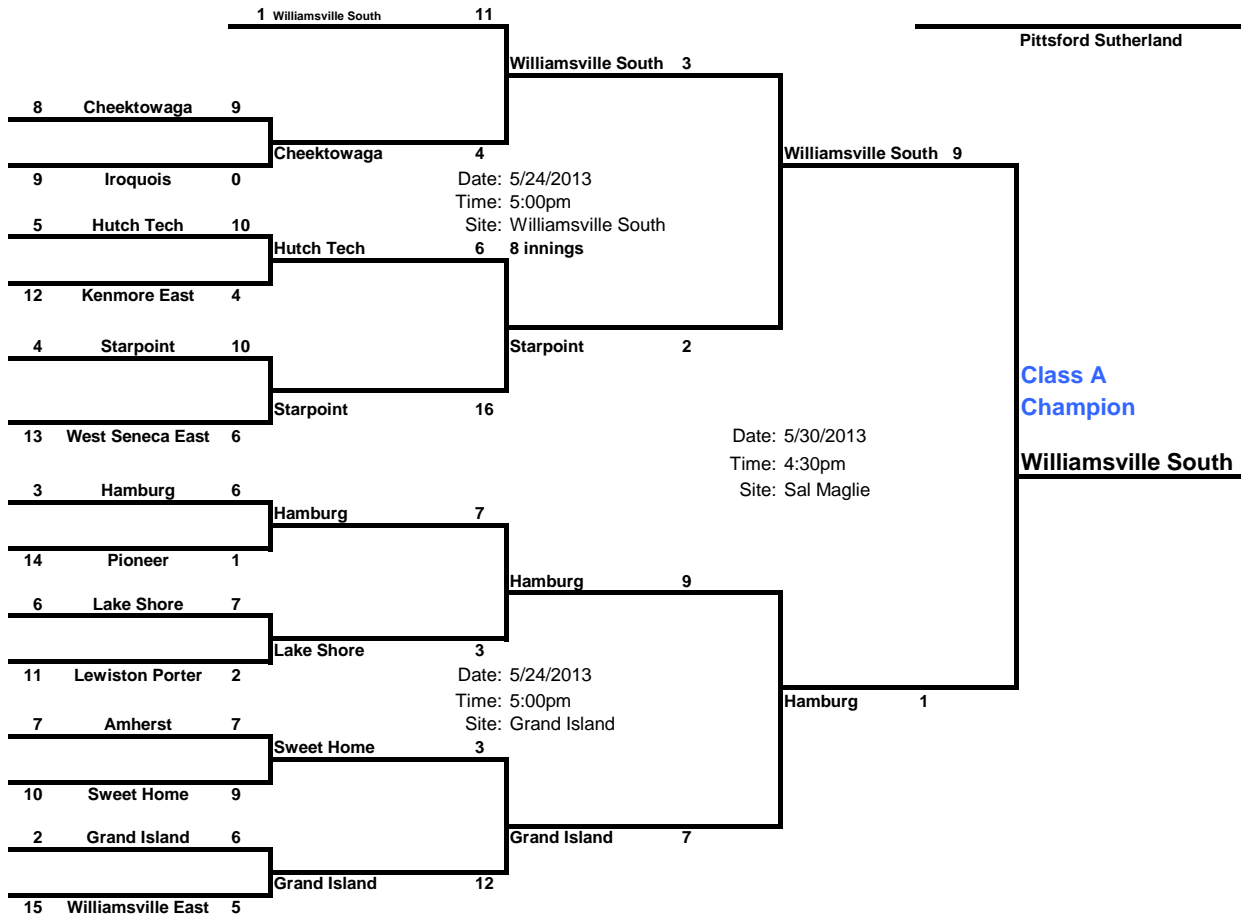

2013 Class A Brackets

School	League	BEDS	Record	Power Points	PP/G	Games Scheduled
1 Williamsville South	ECIC	706	10 - 2	50.00		12
2 Grand Island	NFL	777	10 - 4	56.00		14
3 Hamburg	ECIC	877	'9 - 3	45.00		12
4 Starpoint	ECIC	676	9 - 3	45.00		12
5 Hutch Tech	BUFF	781	8 - 2	36.00		10
6 Lake Shore	ECIC	625	11 - 3	49.00		14
7 Amherst	ECIC	584	9 - 5	39.00		14
8 Cheektowaga	ECIC	563	9 - 5	39.00		14
9 Iroquois	ECIC	663	6 - 6	30.00		12
10 Sweet Home	ECIC	839	4 - 8	20.00		12
11 Lewiston Porter	NFL	539	'4 - 10	22.00		14
12 Kenmore East	NFL	798	3 - 11	18.00		14
13 West Seneca East	ECIC	680	3 - 9	15.00		12
14 Pioneer	ECIC	570	4 - 10	17.00		14
15 Williamsville East	ECIC	821	1 - 11	5.00		12

Pre-Quarters 5/20/13 5:00pm Higher Seed
Quarters 5/22/13 5:00pm Higher Seed
Semi 5/24/13 5:00pm Higher Seed
Finals 5/30/13 4:30pm Sal Maglie
Regionals 6/4/13

REGIONALS

Williamsville South 6
Date: 6/4/2013
Time: 7:00 PM
Site: Dwyer Stadium Batavia
Pittsford Sutherland 1

**Winners go on to play at States in Binghamton (4)
Saturday, June 8, 2013
(Game times at each site 10am, 1pm, 4pm)
Class A at NYSEG Field**