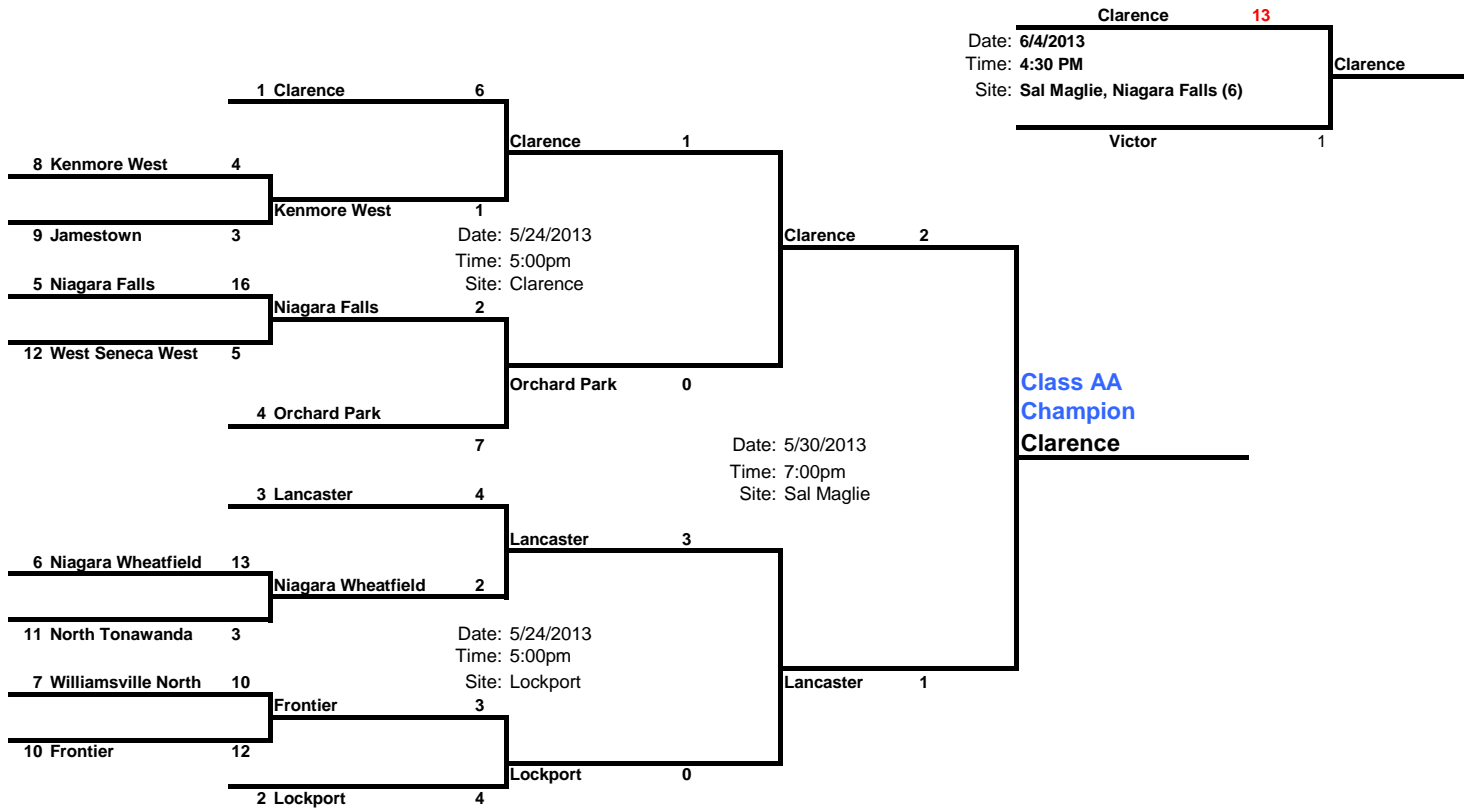

Pre-Quarters
5/20/13
5:00pm
Higher Seed

Quarters
5/22/13
5:00pm
Higher Seed

Semi
5/24/13
5:00pm
Higher Seed

Finals
5/30/13
7:00pm
Sal Maglie

Regionals
6/4/13
REGIONALS

Winners go on to play at States in Binghamton (4)
Saturday, June 8, 2013
(Game times at each site 10am, 1pm, 4pm)
Class AA at Binghamton Univ