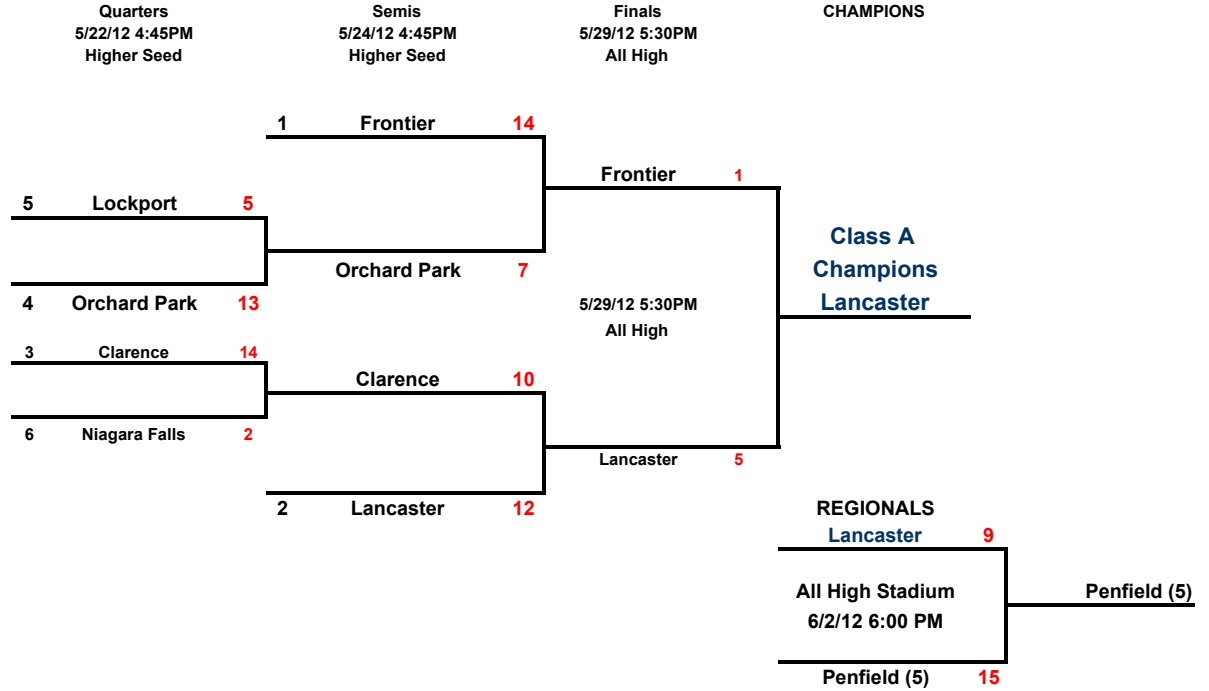

**2012 Section VI
Girls Lacrosse Playoff Brackets**

CLASS A

CLASS A TEAMS

- 1 Frontier
- 2 Lancaster
- 3 Clarence
- 4 Orchard Park
- 5 Lockport
- 6 Niagara Falls

**CLASS A winner goes on to play on Friday June 8 at Noon at SUNY Cortland
Red. (Against winner of Section 2/9/1)**

**2012 Section VI
Girls Lacrosse Playoff Brackets**

CLASS B

Pre- Quarters
5/16/12 4:45PM

Quarters
5/22/12 4:45PM
Higher Seed

Semis
5/24/12 4:45PM
Higher Seed

Finals
5/29/12 8:00PM
All High

CHAMPIONS

CLASS B TEAMS

- 1 Hamburg
- 2 Williamsville North
- 3 West Seneca West
- 4 Williamsville South
- 5 West Seneca East
- 6 Niagara Wheatfield
- 7 Sweet Home
- 8 Williamsville East
- 9 Iroquois
- 10 North Tonawanda
- 11 Grand Island

CLASS B winner goes on to play on Friday June 8 at 2:30 p.m. at SUNY Cortland. Red. (Against winner of Section 2/9/1)

2012 Section VI
Girls Lacrosse Playoff Brackets

CLASS C

Quarters
5/22/12 4:45PM
Higher Seed