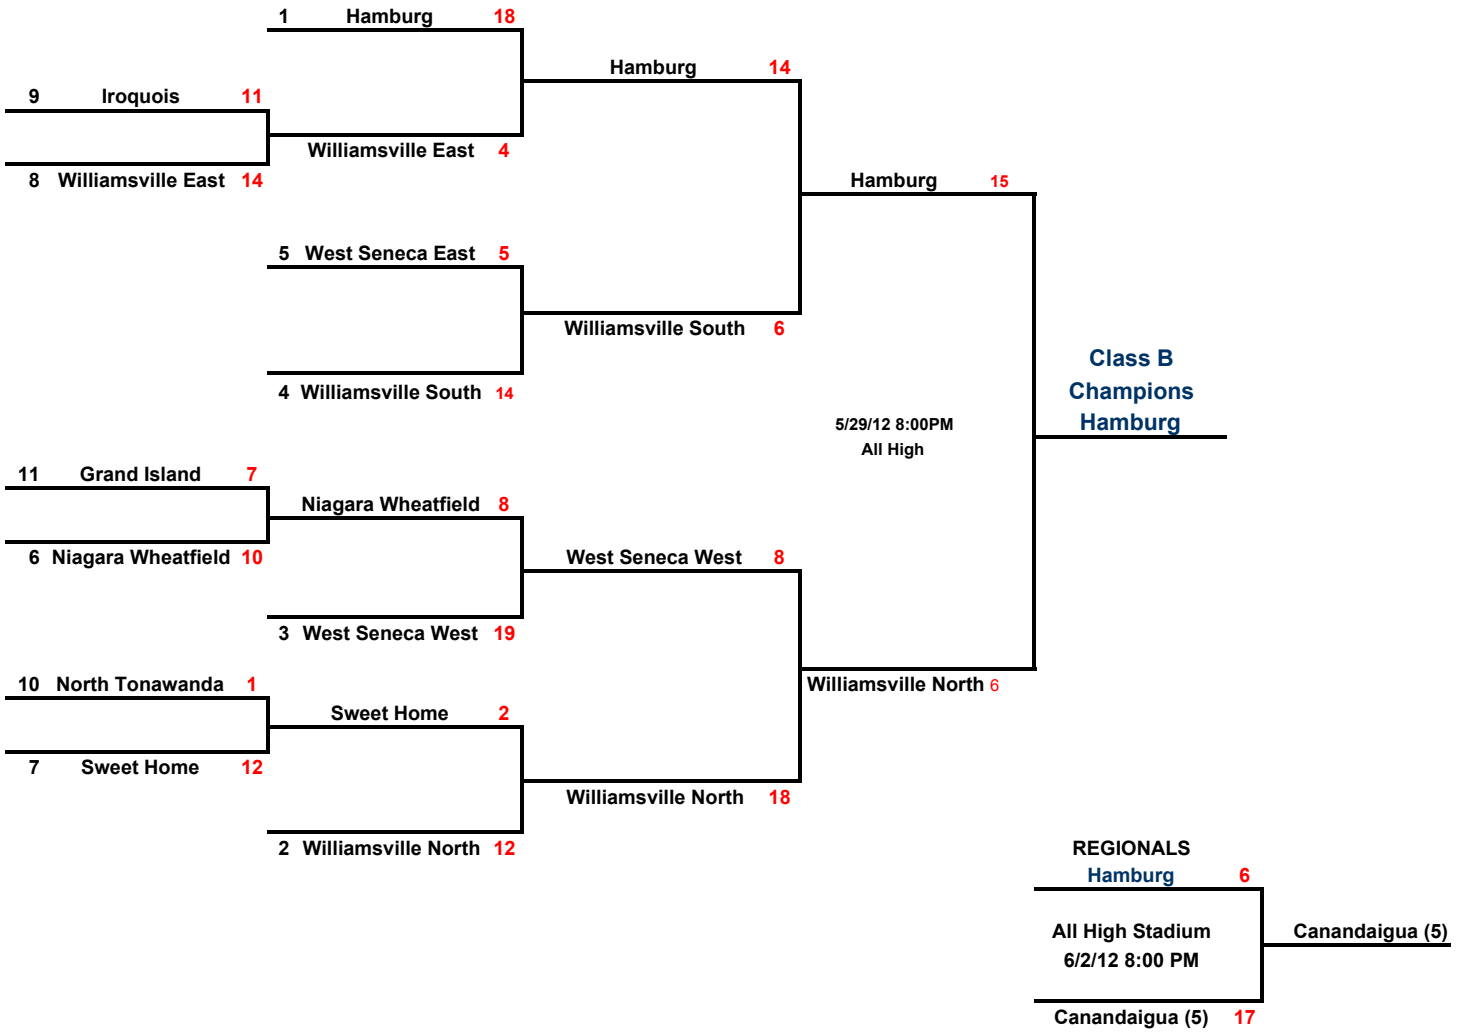

**2012 Section VI
Girls Lacrosse Playoff Brackets**

CLASS A

CLASS A TEAMS

- 1 Frontier
- 2 Lancaster
- 3 Clarence
- 4 Orchard Park
- 5 Lockport
- 6 Niagara Falls

**CLASS A winner goes on to play on Friday June 8 at Noon at SUNY Cortland
Red. (Against winner of Section 2/9/1)**

**2012 Section VI
Girls Lacrosse Playoff Brackets**

CLASS B

Pre- Quarters
5/16/12 4:45PM

Quarters
5/22/12 4:45PM
Higher Seed

Semis
5/24/12 4:45PM
Higher Seed

Finals
5/29/12 8:00PM
All High

CHAMPIONS

CLASS B TEAMS

- 1 Hamburg
- 2 Williamsville North
- 3 West Seneca West
- 4 Williamsville South
- 5 West Seneca East
- 6 Niagara Wheatfield
- 7 Sweet Home
- 8 Williamsville East
- 9 Iroquois
- 10 North Tonawanda
- 11 Grand Island

CLASS B winner goes on to play on Friday June 8 at 2:30 p.m. at SUNY Cortland. Red. (Against winner of Section 2/9/1)

2012 Section VI
Girls Lacrosse Playoff Brackets

CLASS C

Quarters
5/22/12 4:45PM
Higher Seed