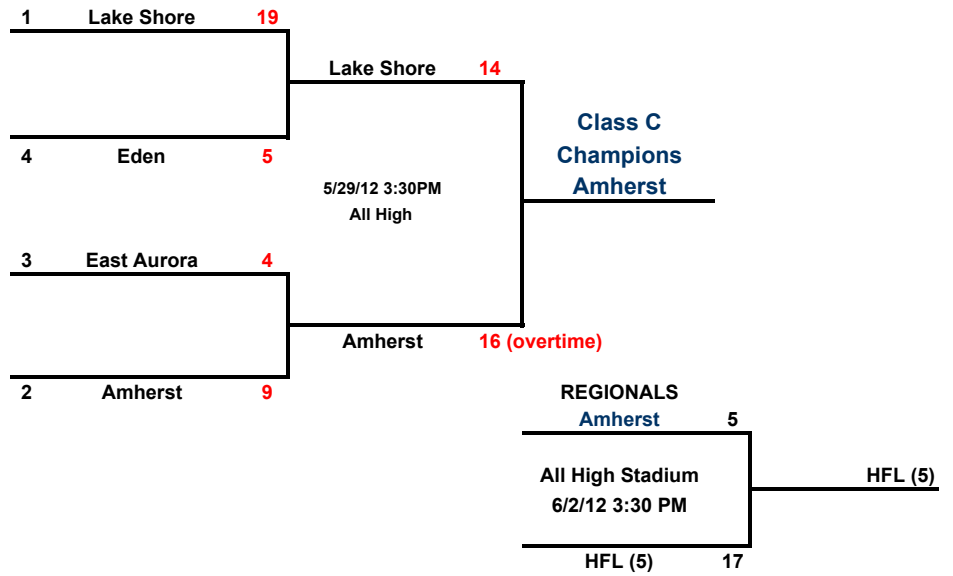

- 1 Hamburg
- 2 Williamsville North
- 3 West Seneca West
- 4 Williamsville South
- 5 West Seneca East
- 6 Niagara Wheatfield
- 7 Sweet Home
- 8 Williamsville East
- 9 Iroquois
- 10 North Tonawanda
- 11 Grand Island

CLASS B winner goes on to play on Friday June 8 at 2:30 p.m. at SUNY Cortland. Red. (Against winner of Section 2/9/1)

2012 Section VI
Girls Lacrosse Playoff Brackets

CLASS C

Quarters
5/22/12 4:45PM
Higher Seed

Semis
5/24/12 4:45PM
Higher Seed

Finals
5/29/12 3:30PM
All High

CHAMPIONS

CLASS A TEAMS

- 1 Lake Shore
- 2 Amherst
- 3 East Aurora
- 4 Eden
- 5 Springville-Opt out

CLASS C winner goes on to play on Friday June 8 at 9:30 am at SUNY
Cortland Red. (Against winner of Section 2/9/1)