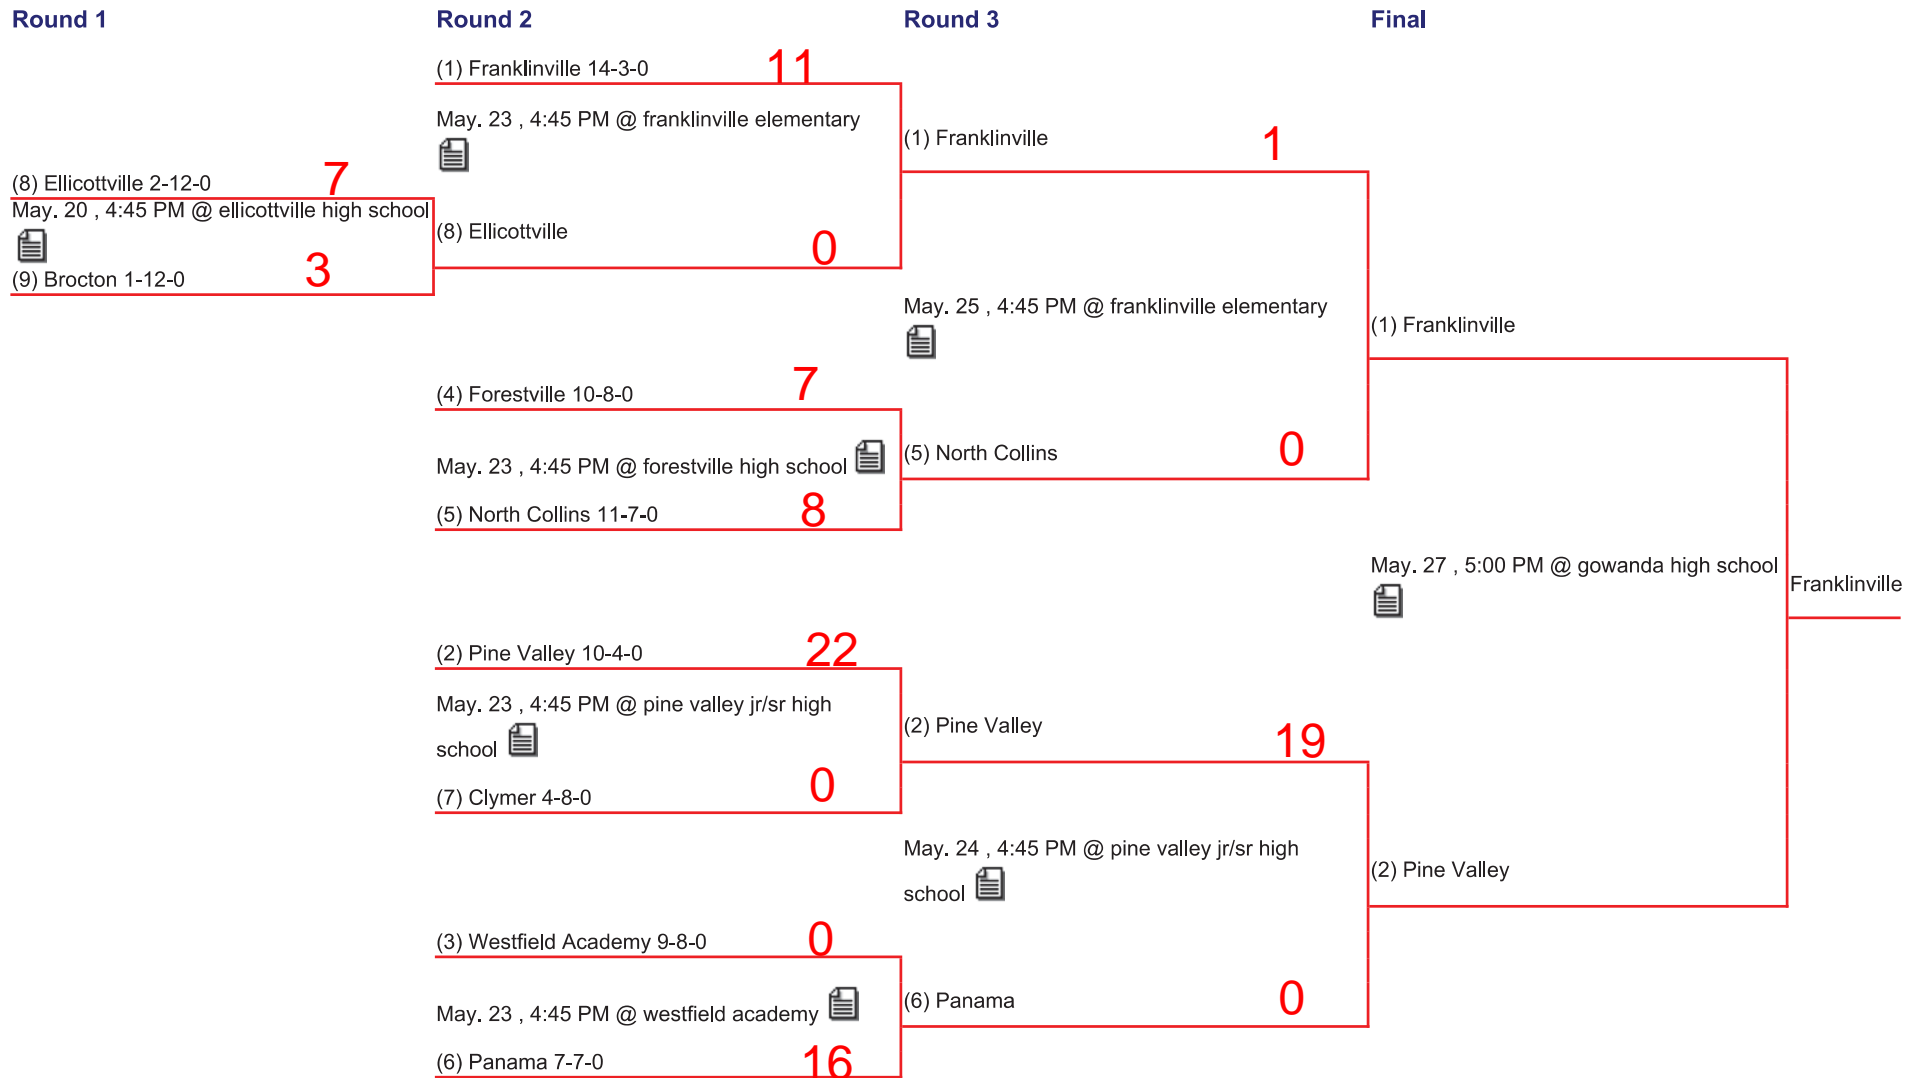

## Final

(4) Cleveland Hill  
May. 27 , 3:00 PM @ gowanda high school

2

(10) Barker

0

Cleveland Hill

# B1 Depew 7 vs B2 Eden 6 = B Champion = Depew