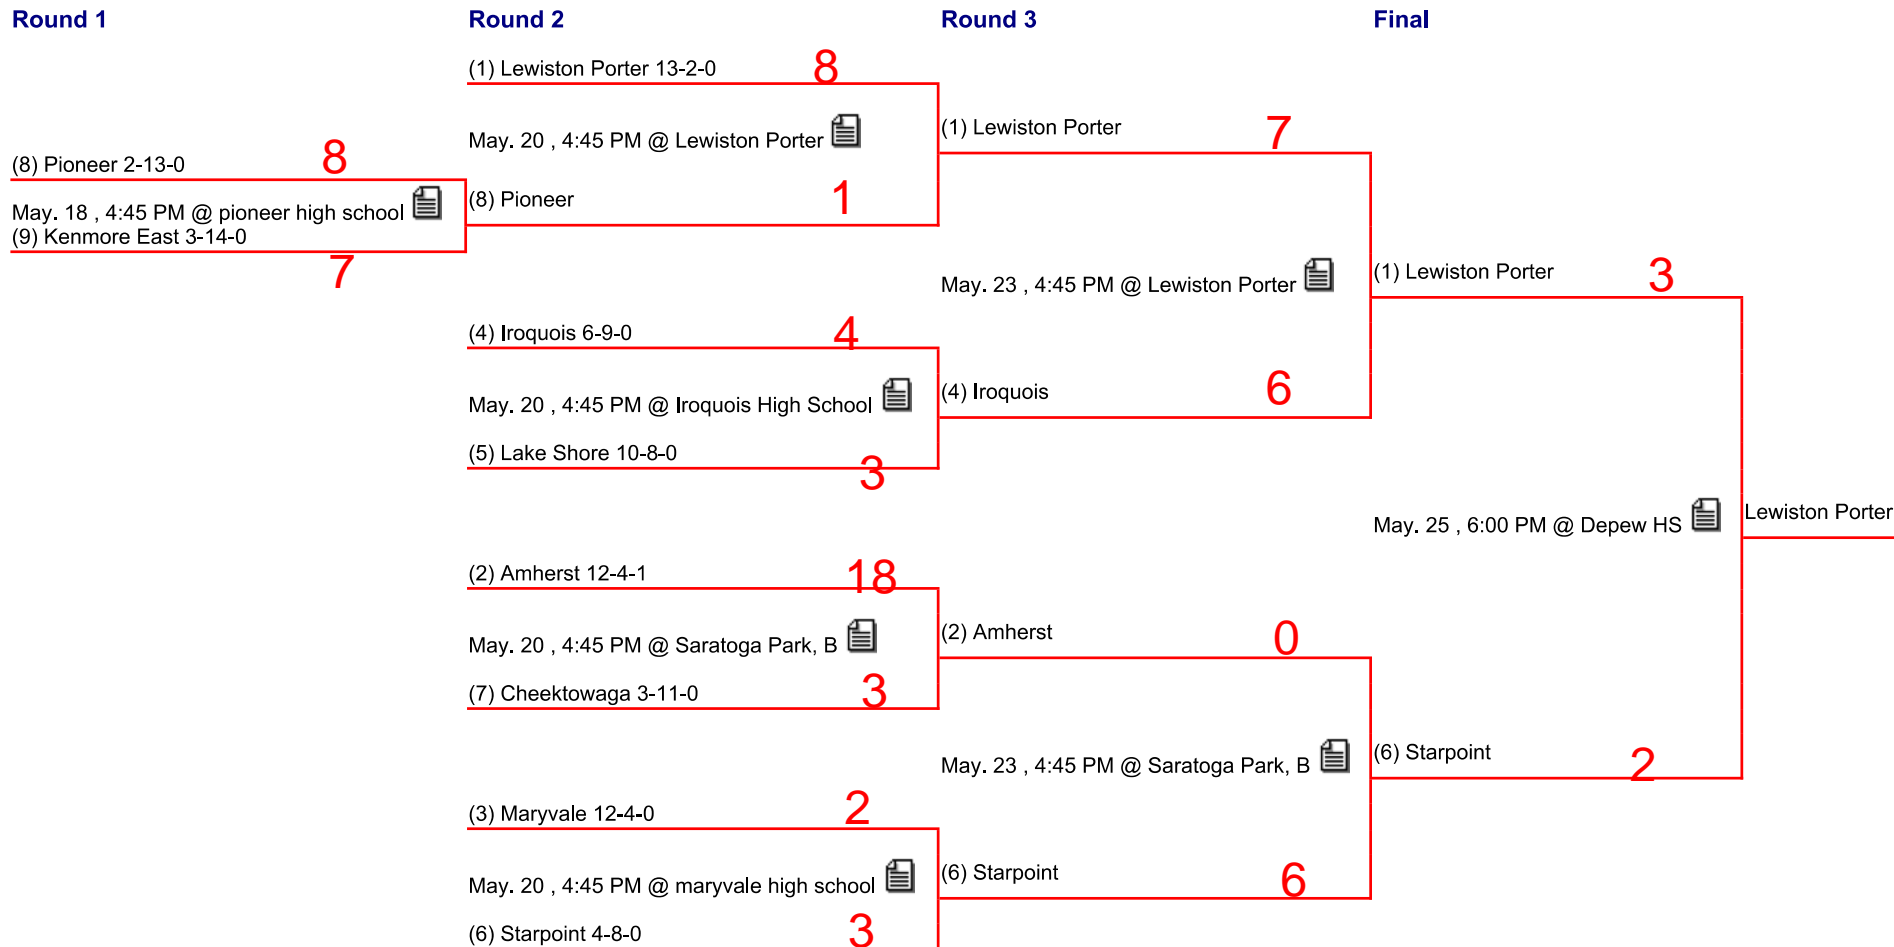

2016 Section 6 Girls Varsity Softball Class A2 Sectional Bracket

A1 West Seneca East 7 vs. A2 Lewiston-Porter 0

A Champion = West Seneca East