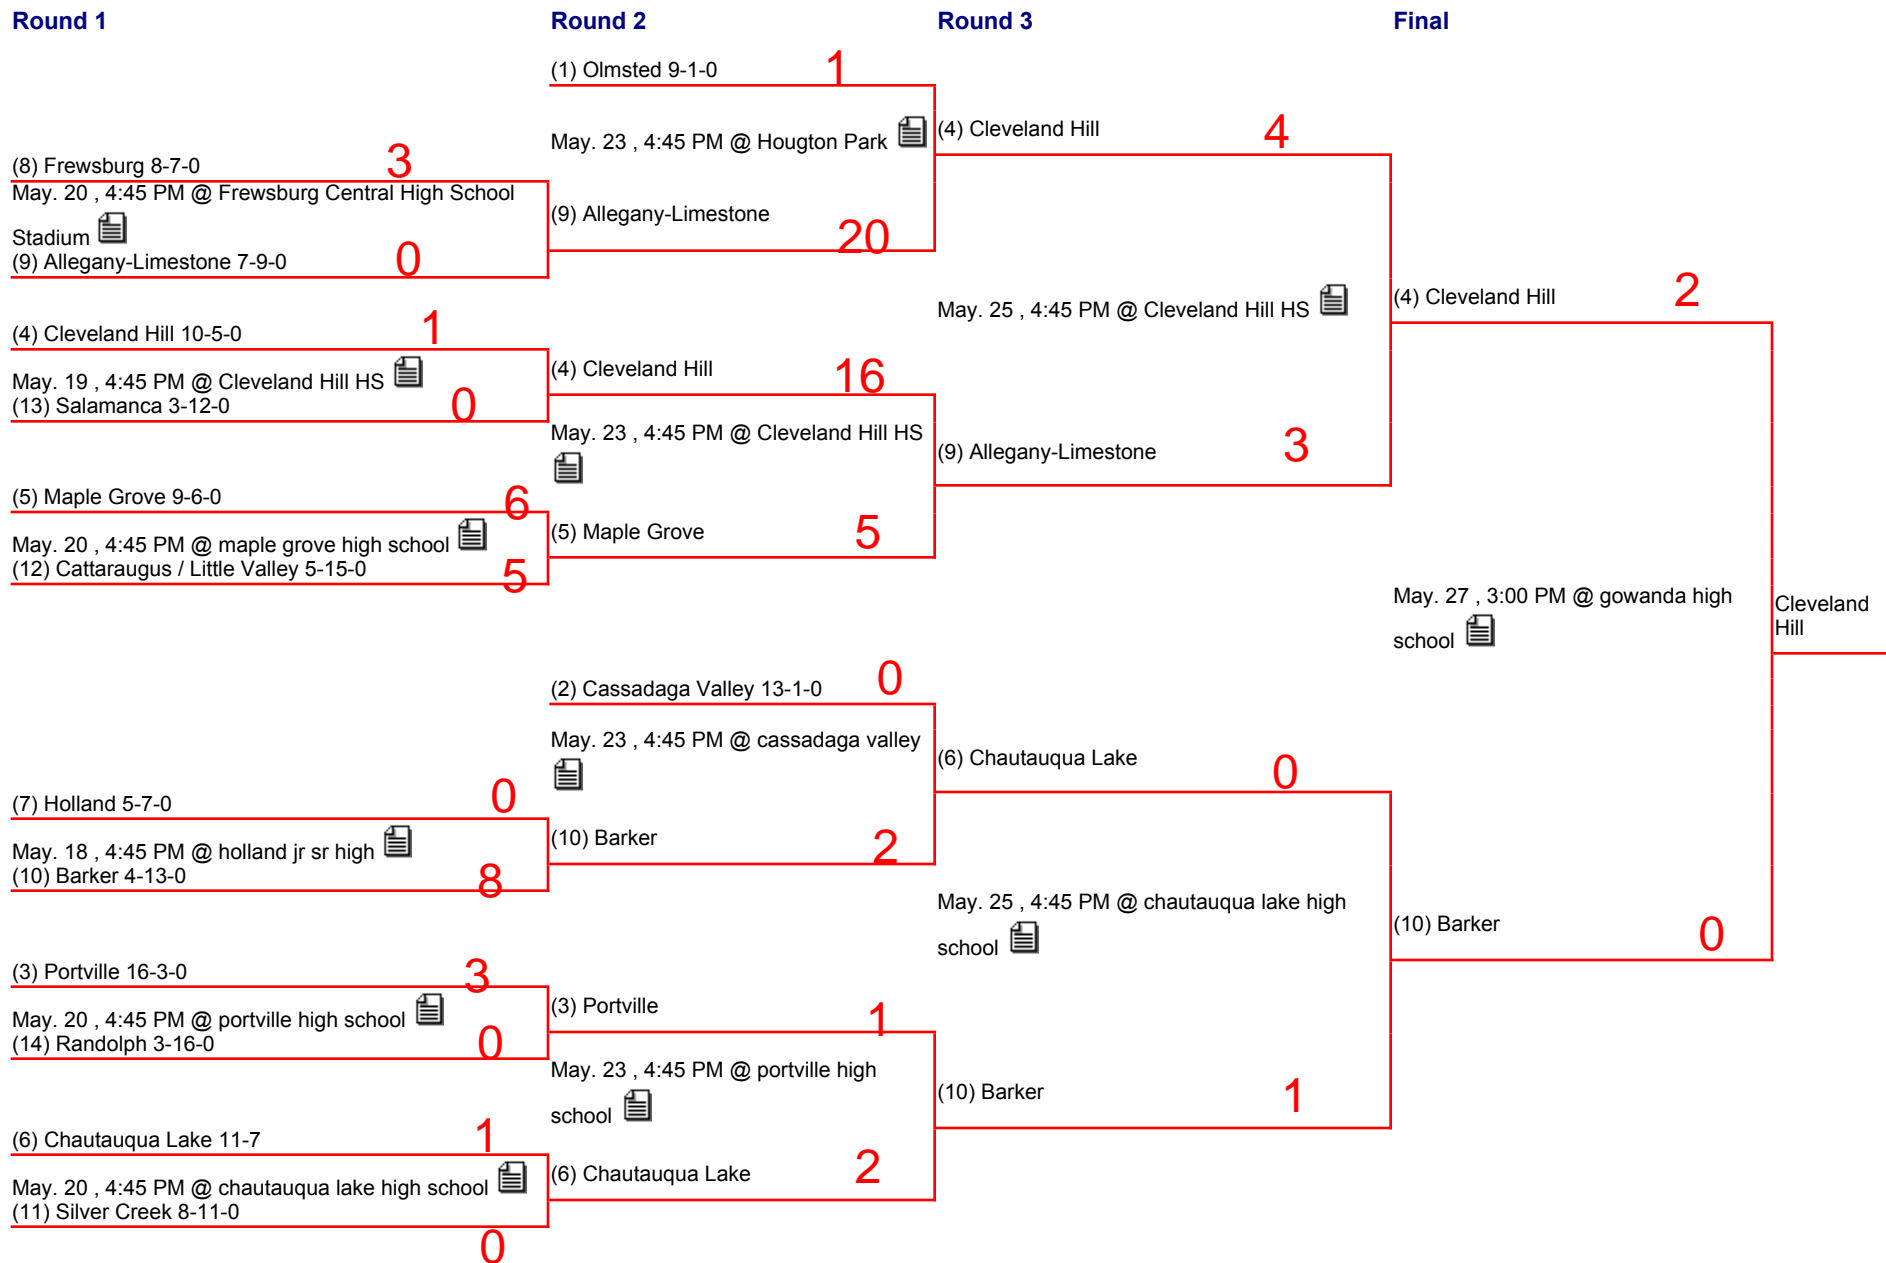

2016 Section 6 Girls Varsity Softball Class C Sectional Bracket