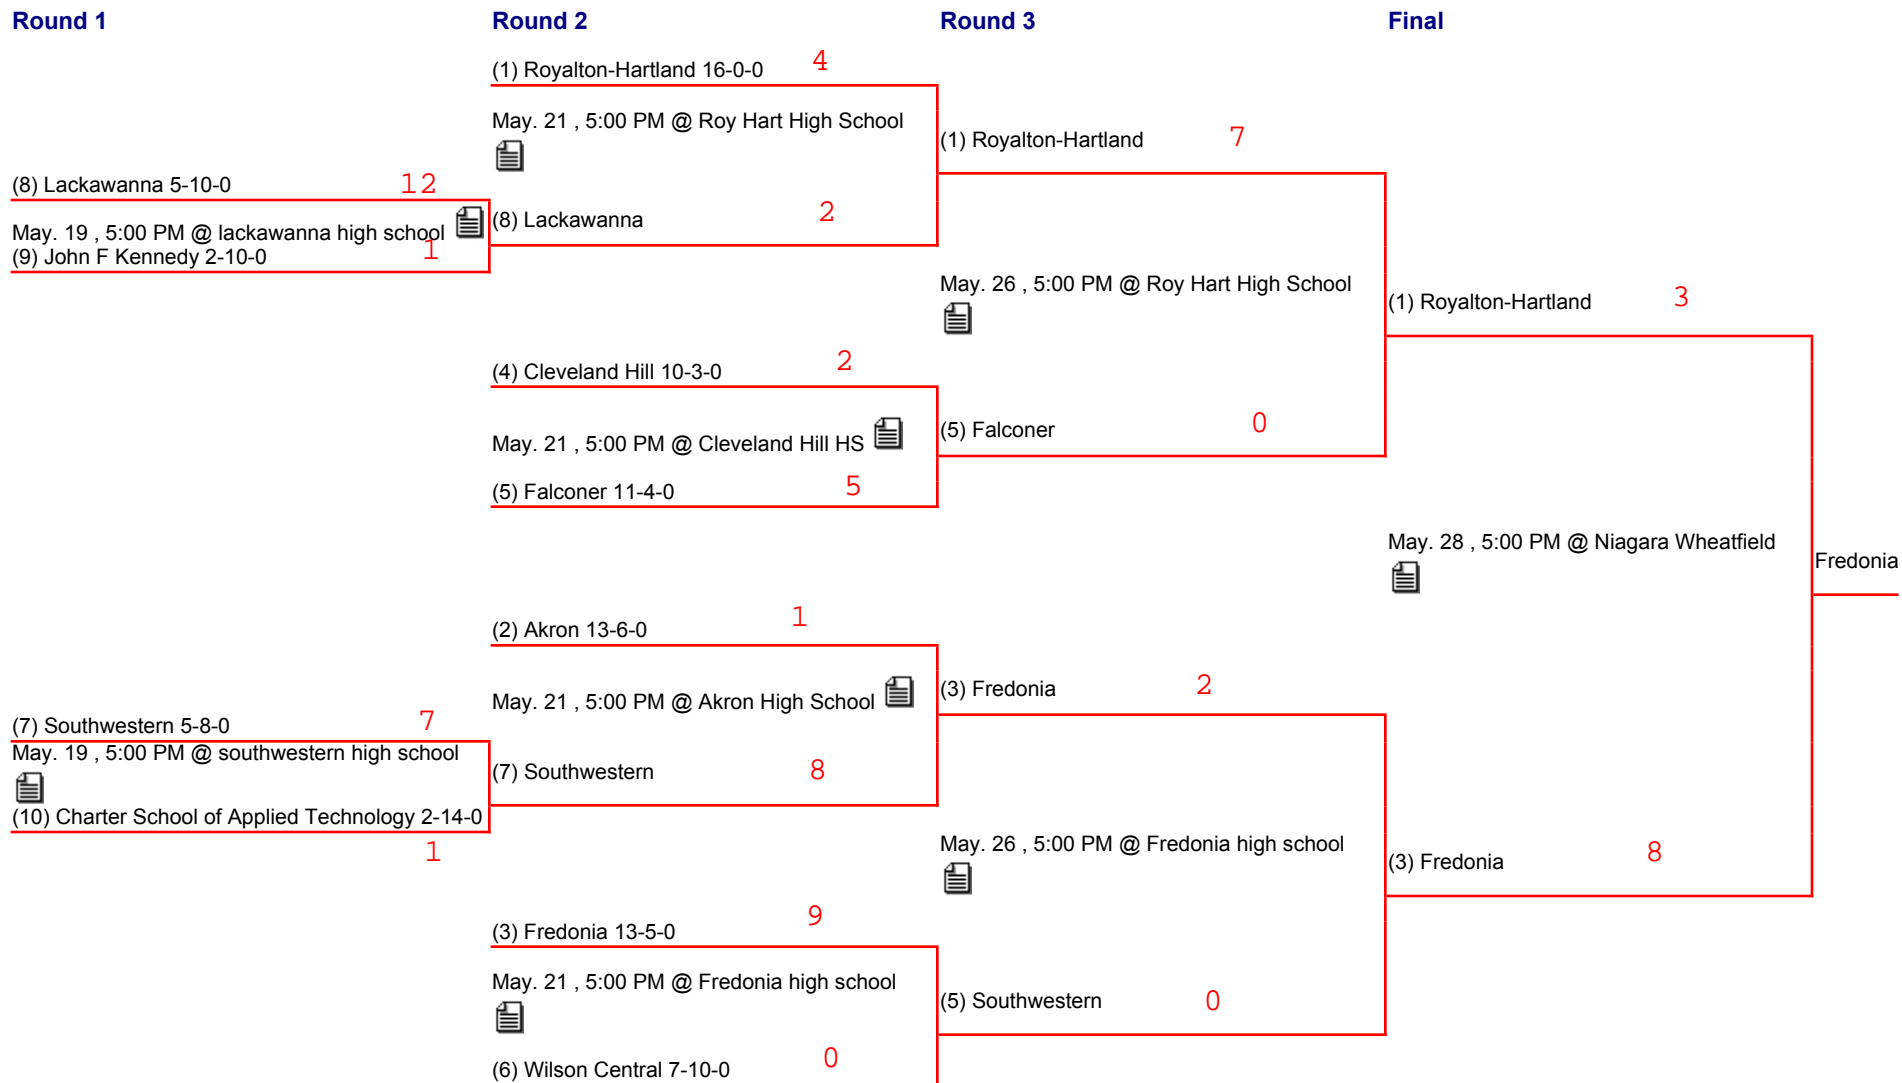

2015 Section 6 Girls Varsity Softball Class B2 Sectional Bracket

Alden vs. Fredonia For Class B Crossover
Sat. 5/30 Niagara Wheatfield at noon

Alden Wins 7 over Fredonia 6