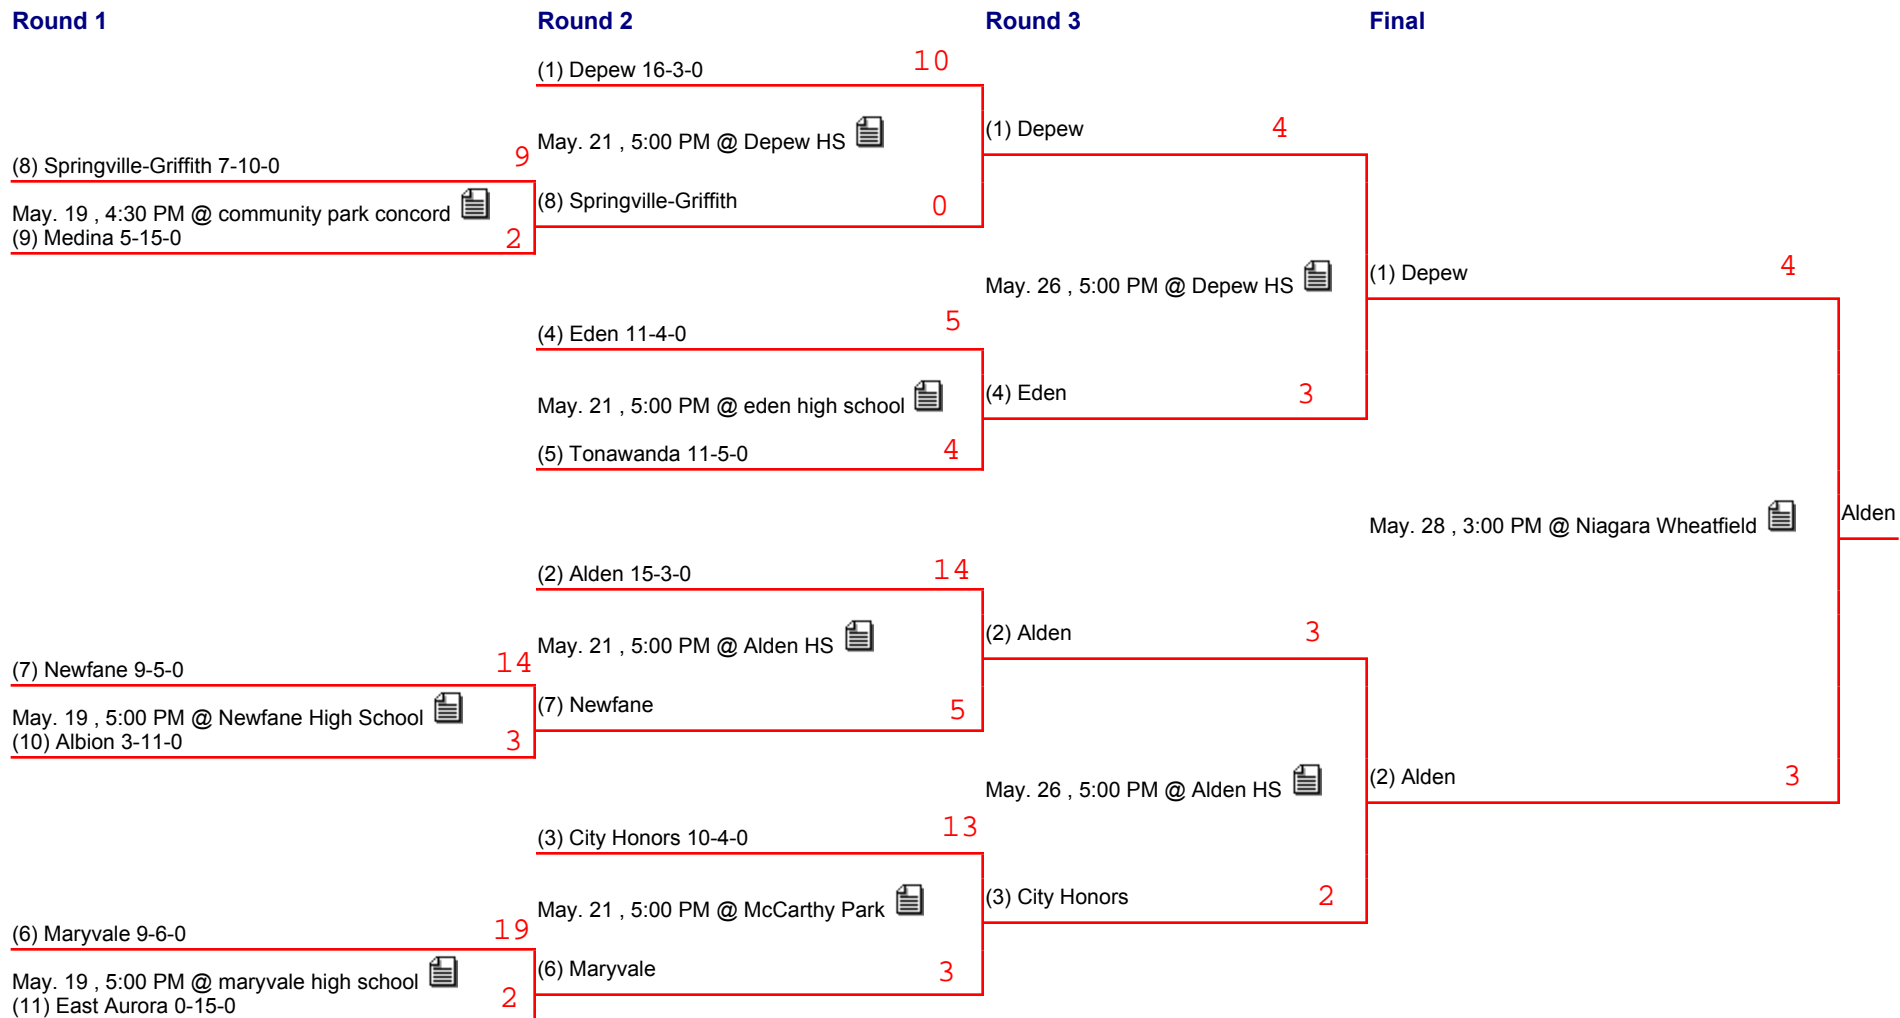

2015 Section 6 Girls Varsity Softball Class B1 Sectional Bracket

Alden vs. Fredonia For Class B Crossover
Sat. 5/30 Niagara Wheatfield at noon

Alden wins 7 over Fredonia 6