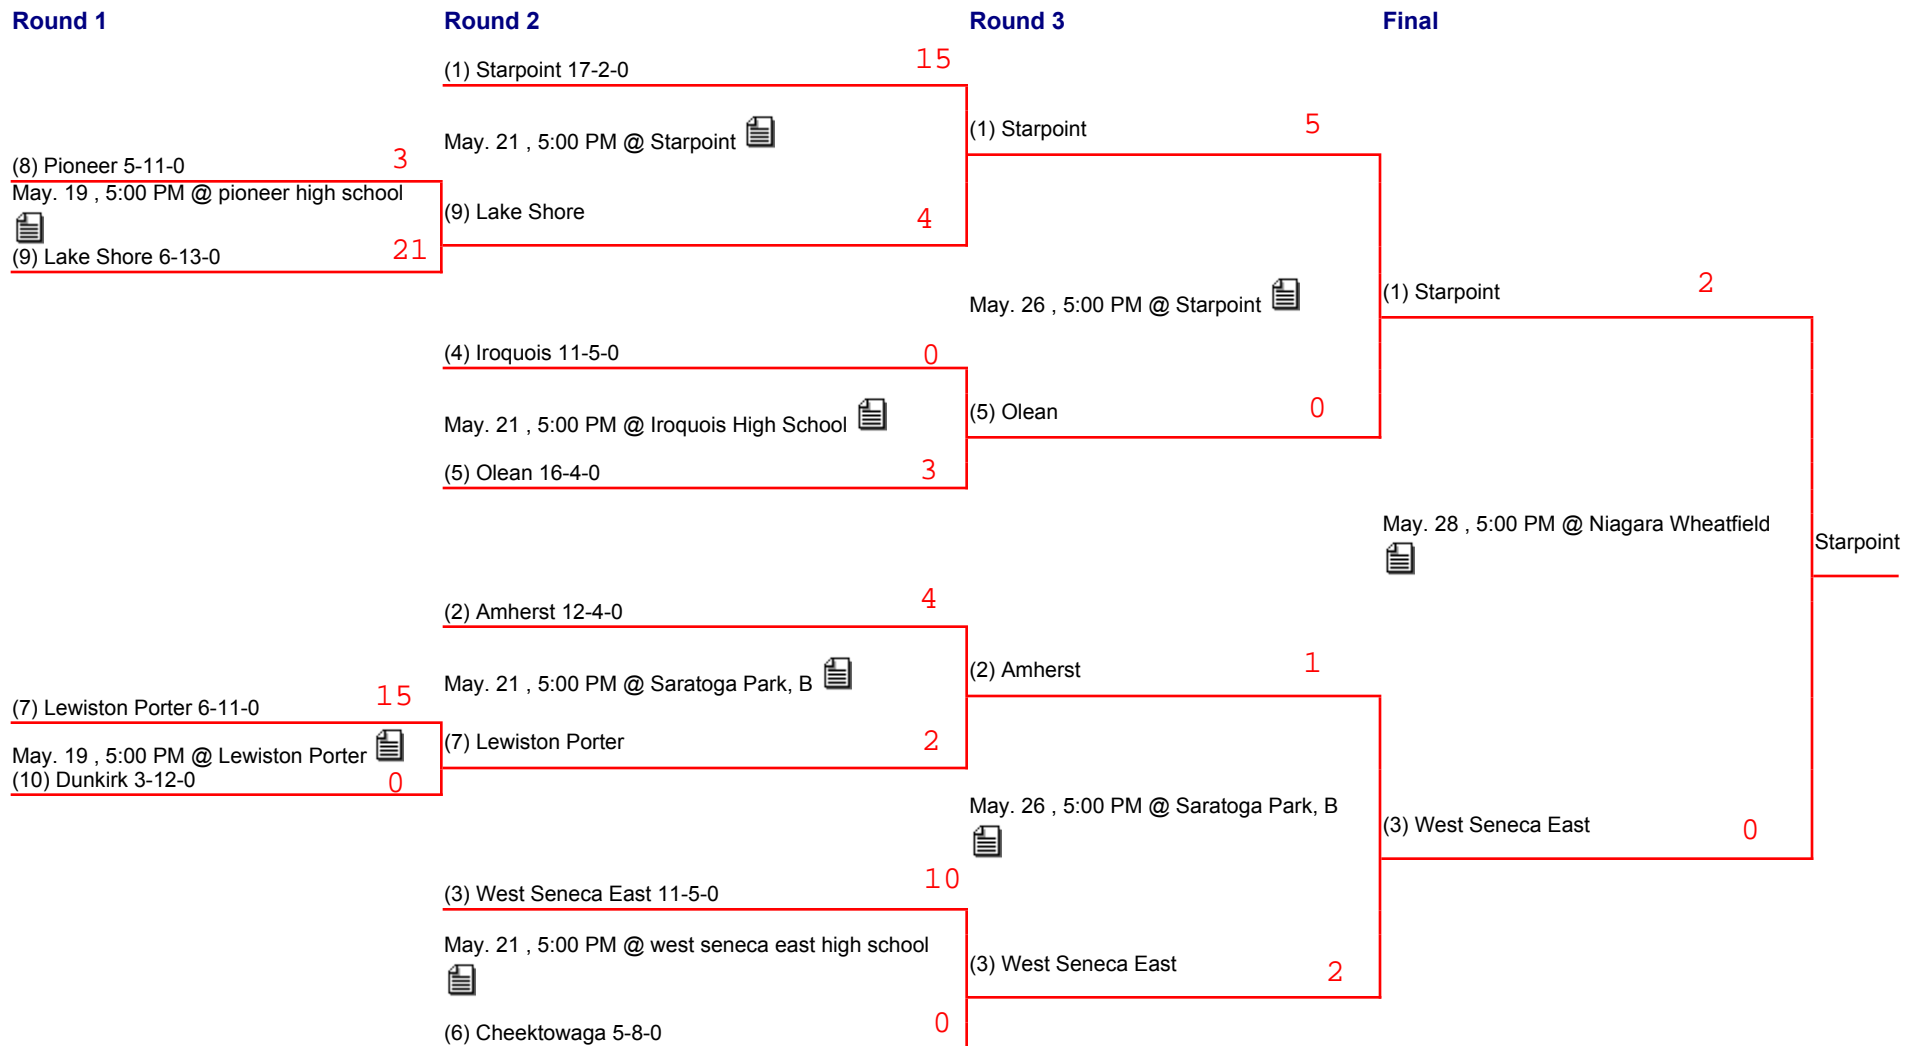

2015 Section 6 Girls Varsity Softball Class A2 Sectional Bracket

Will East Plays Starpoint for Class A Crossover 5/30/15
at Niagara Wheatfield @ 11 am

Starpoint wins 9 over Williamsville East