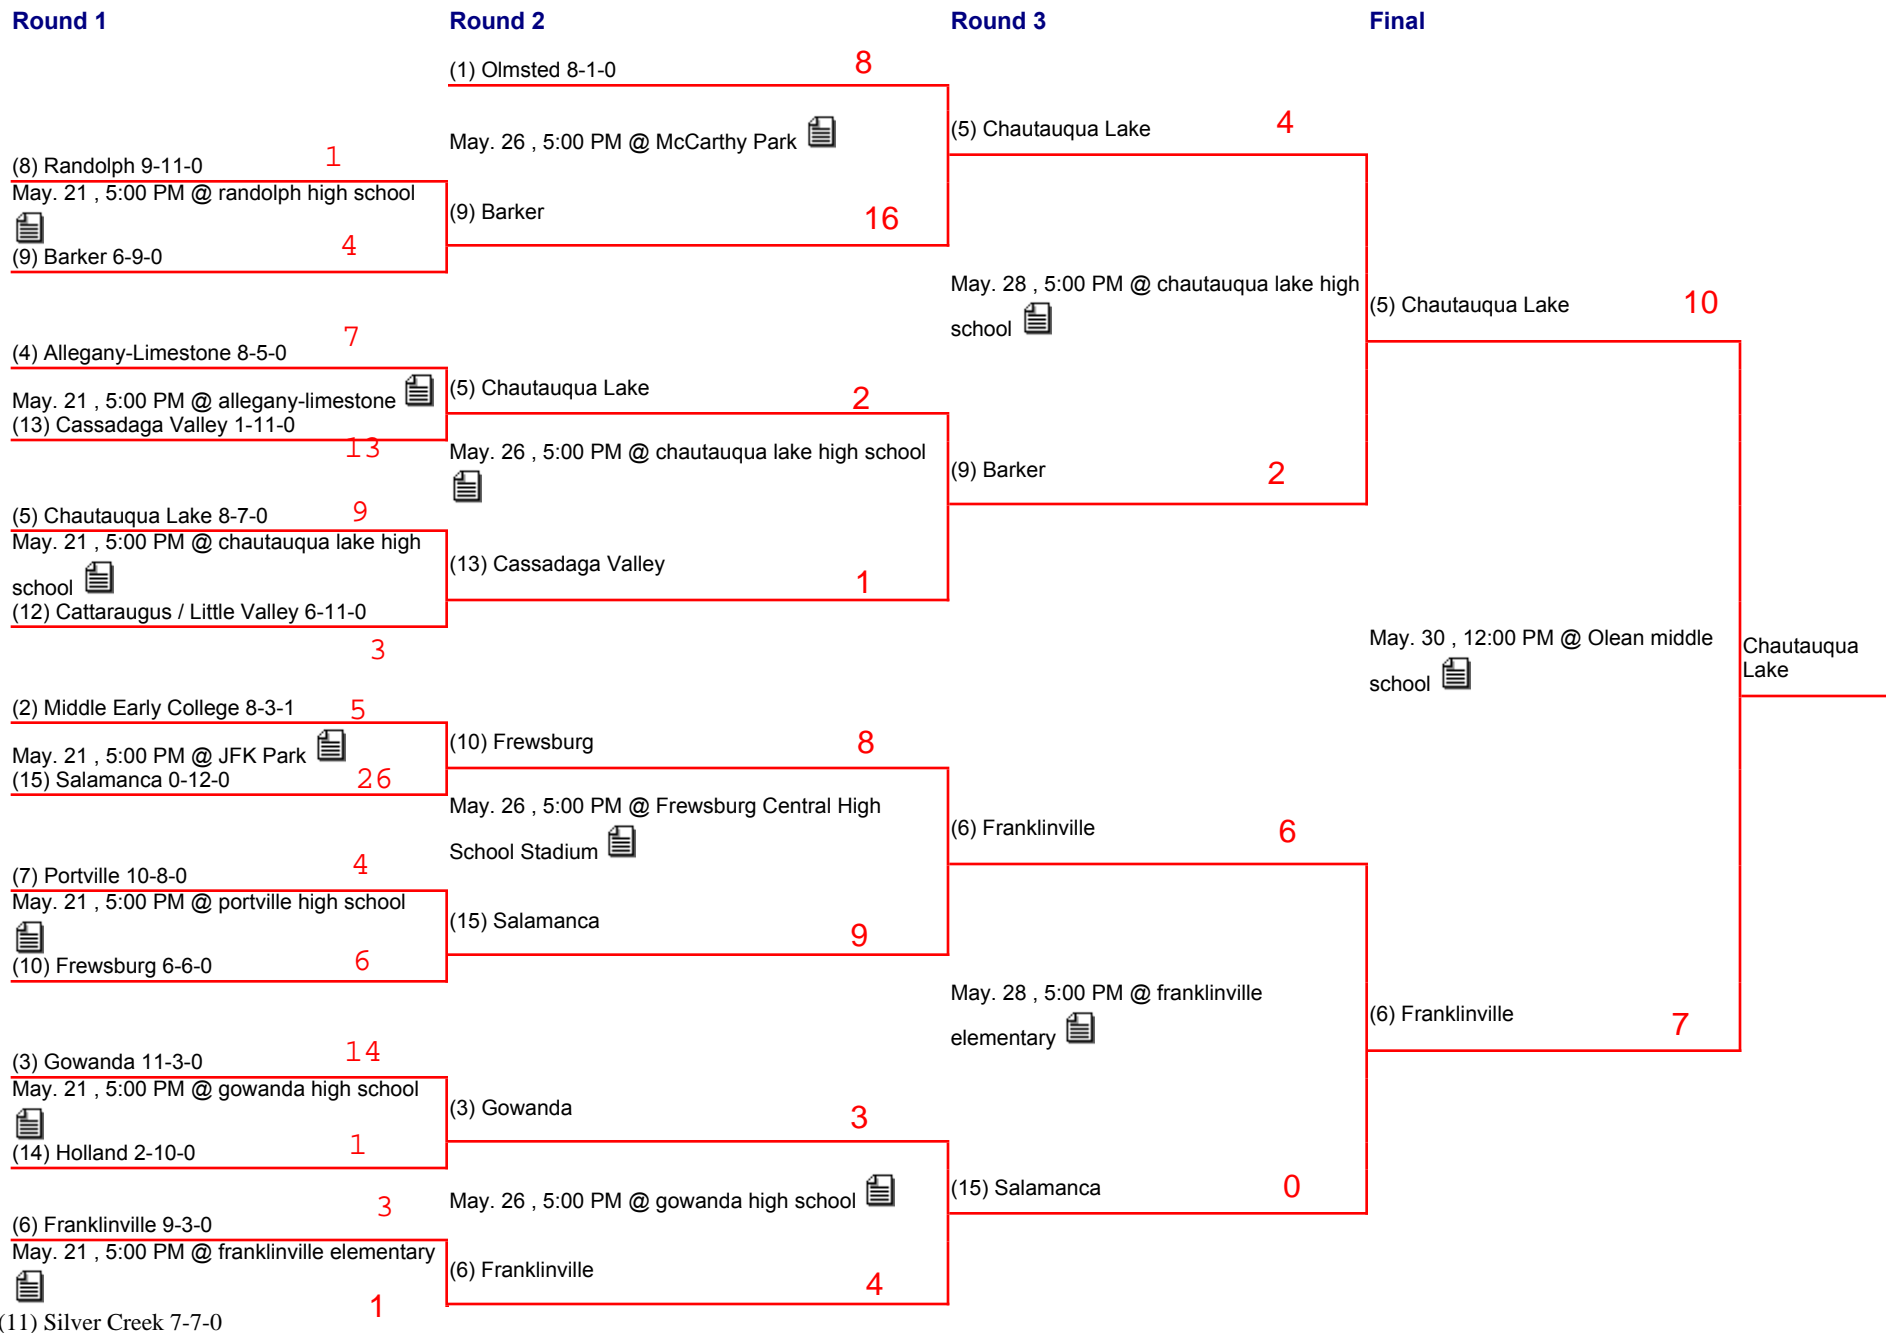

2015 Section 6 Girls Varsity Softball Class C Sectional Bracket