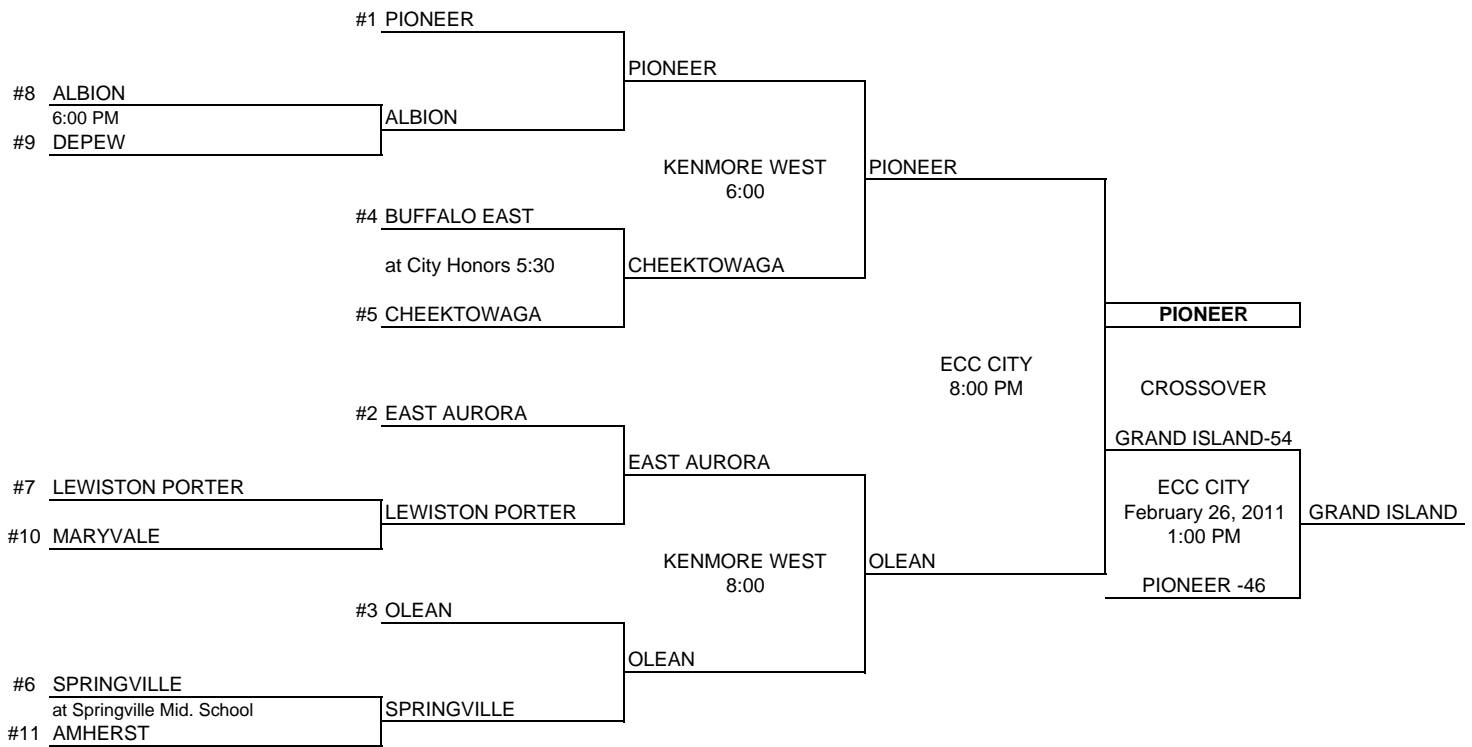

PRE-QTR	QUARTER	SEMI	FINAL
February 22, 2011	February 24, 2011	February 26, 2011	March 2, 2011

ROUND	DAY	DATE	TIME	SITE
PRE QTR	TUESDAY	February 22, 2011	7:00 PM	HIGHER SEED
QUARTER	THURSDAY	February 24, 2011	7:00 PM	HIGHER SEED
SEMI	SATURDAY	February 26, 2011	12:00 & 2:00 PM	KENMORE WEST
FINAL	WEDNESDAY	March 2, 2011	6:00 PM	ECC CITY
CROSS OVER FINAL	SATURDAY	March 5, 2011	1:00 PM	ECC CITY
REGIONAL	SATURDAY	March 12, 2011	2:00 PM	ECC CITY
STATE SEMI	FRIDAY	March 18, 2011	1:30 PM	HUDSON VALLEY
STATE FINAL	SATURDAY	March 19, 2011	7:00 PM	HUDSON VALLEY
FEDERATION SEMI	FRIDAY	March 25, 2011	BYE	ALBANY
FEDERATION FINAL	SATURDAY	March 26, 2011	12:15 PM	ALBANY

2010-2011 CLASSIFICATIONS AND BRACKETS

GIRLS

UP DATED
3/9/2011

AND BRACKETS

A-2

CLASS A-2

	SCHOOL	LEAGUE	LEAGUE RECORD WINS	LOSSES	POWER POINTS	POWER RATING
1	PIONEER	ECIC	14	0	70	5.000
2	EAST AURORA	ECIC	12	2	60	4.286
3	OLEAN	CCAA	10	2	40	3.333
4	BUFFALO EAST	BUFF	8	4	40	3.333
5	CHEEKTOWAGA	ECIC	9	5	45	3.214
6	SPRINGVILLE	ECIC	9	5	45	3.214
7	LEWISTON PORTER	NFL	7	7	42	3.000
8	ALBION	NO	8	6	38	2.714
9	DEPEW	ECIC	4	10	20	1.429
10	MARYVALE	ECIC	4	10	20	1.429
11	AMHERST	ECIC	1	11	5	0.417

PRE-QTR	QUARTER	SEMI	FINAL
February 22, 2011	February 24, 2011	February 26, 2011	March 2, 2011

ROUND	DAY	DATE	TIME	SITE
PRE QTR	TUESDAY	February 22, 2011	7:00 PM	HIGHER SEED
QUARTER	THURSDAY	February 24, 2011	7:00 PM	HIGHER SEED
SEMI	SATURDAY	February 26, 2011	6:00 & 8:00 PM	KENMORE WEST
FINAL	WEDNESDAY	March 2, 2011	8:00 PM	ECC CITY
CROSS OVER FINAL	SATURDAY	March 5, 2011	1:00 PM	ECC CITY
REGIONAL	SATURDAY	March 12, 2011	2:00 PM	ECC CITY
STATE SEMI	FRIDAY	March 18, 2011	1:30 PM	HUDSON VALLEY
STATE FINAL	SATURDAY	March 19, 2011	7:00 PM	HUDSON VALLEY
FEDERATION SEMI	FRIDAY	March 25, 2011	BYE	ALBANY
FEDERATION FINAL	SATURDAY	March 26, 2011	12:15 PM	ALBANY