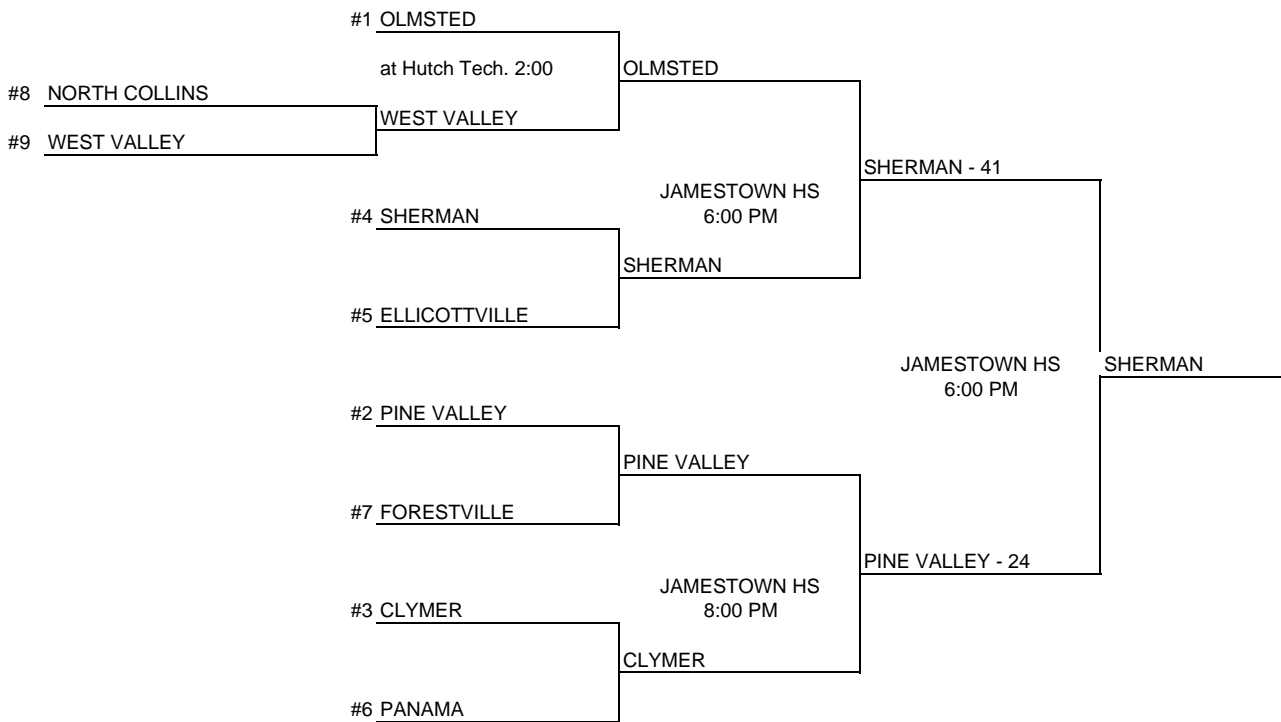

2010-2011 CLASSIFICATIONS AND BRACKETS

GIRLS

UP DATED
3/9/2011

AND BRACKETS

D

CLASS D

	SCHOOL	LEAGUE	WINS	LOSSES	POWER POINTS	POWER RATING
1	OLMSTED	BUFFALO	10	2	66	5.5000
2	PINE VALLEY	CCAA	11	1	62	5.1667
3	CLYMER	CCAA	10	2	50	4.1667
4	SHERMAN	CCAA	10	2	50	4.1667
5	ELLCOTTVILLE	CCAA	9	3	45	3.7500
6	PANAMA	CCAA	7	5	35	2.9167
7	FORESTVILLE	CCAA	4	8	20	1.6667
8	NORTH COLLINS	CCAA	2	10	11	0.9167
9	WEST VALLEY	CCAA	2	10	10	0.8333

PRE-QTR	QUARTER	SEMI	FINAL
February 24, 2011	February 26, 2011	March 2, 2011	March 5, 2011

ROUND	DAY	DATE	TIME	SITE
PRE QTR	THURSDAY	February 24, 2011	7:00 PM	MEMBER SCHOOL
QUARTER	SATURDAY	February 26, 2011	7:00 PM	MEMBER SCHOOL
SEMI	WEDNESDAY	March 2, 2011	6:00 & 8:00 PM	JAMESTOWN HS
FINAL	SATURDAY	March 5, 2011	6:00 PM	JAMESTOWN HS
REGIONAL	SATURDAY	March 12, 2011	7:00 PM	ECC CITY
STATE SEMI	SATURDAY	March 19, 2011	10:45 AM	HUDSON VALLEY
STATE FINAL	SUNDAY	March 20, 2011	12:00 PM	HUDSON VALLEY