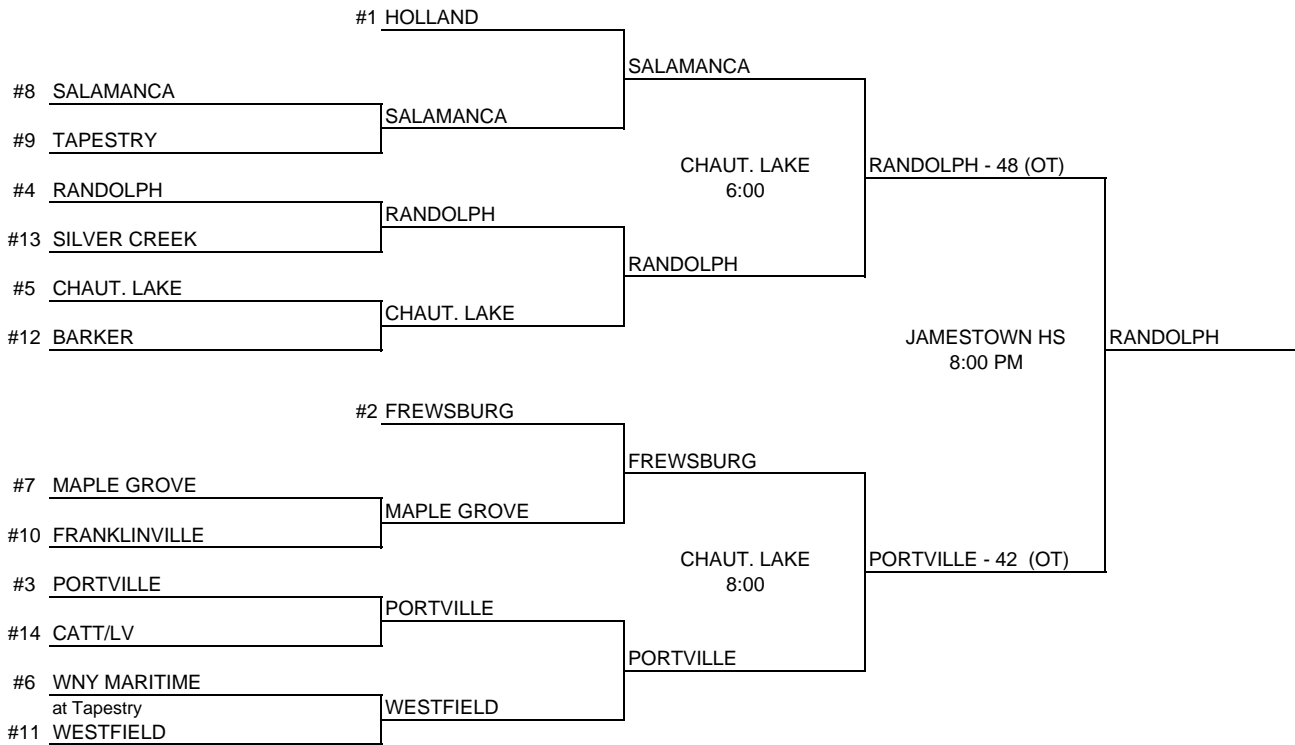

2010-2011 CLASSIFICATIONS AND BRACKETS

GIRLS

UP DATED
3/9/2011

AND BRACKETS

C

CLASS C

	SCHOOL	LEAGUE	LEAGUE RECORD		POWER POINTS	POWER RATING
			WINS	LOSSES		
1	HOLLAND	ECIC	11	1	66	5.500
2	FREWSBURG	CCAA	10	2	52	4.333
3	PORTVILLE	CCAA	10	2	52	4.333
4	RANDOLPH	CCAA	10	2	52	4.333
5	CHAUT. LAKE	CCAA	10	2	45	3.750
6	WNY MARITIME	INDEP.	9	3	44	3.667
7	MAPLE GROVE	CCAA	8	4	37	3.083
8	SALAMANCA	CCAA	6	6	32	2.667
9	TAPESTRY	INDEP.	8	10	42	2.333
10	FRANKLINVILLE	CCAA	6	6	27	2.250
11	WESTFIELD	CCAA	4	8	16	1.333
12	BARKER	NO	2	12	12	0.857
13	SILVER CREEK	CCAA	2	10	10	0.833
14	CATT/LV	CCAA	0	12	0	0.000

PRE-QTR	QUARTER	SEMI	FINAL
February 24, 2011	February 26, 2011	March 1, 2011	March 5, 2011

ROUND	DAY	DATE	TIME	SITE
PRE QTR	THURSDAY	February 24, 2011	7:00 PM	MEMBER SCHOOL
QUARTER	SATURDAY	February 26, 2011	7:00 PM	MEMBER SCHOOL
SEMI	TUESDAY	March 1, 2011	6:00 & 8:00 PM	CHAUT. LAKE HS
FINAL	SATURDAY	March 5, 2011	8:00 PM	JAMESTOWN HS
REGIONAL	FRIDAY	March 11, 2011	8:00 PM	GATES HS
STATE SEMI	SATURDAY	March 19, 2011	2:15 PM	HUDSON VALLEY
STATE FINAL	SUNDAY	March 20, 2011	1:45 PM	HUDSON VALLEY