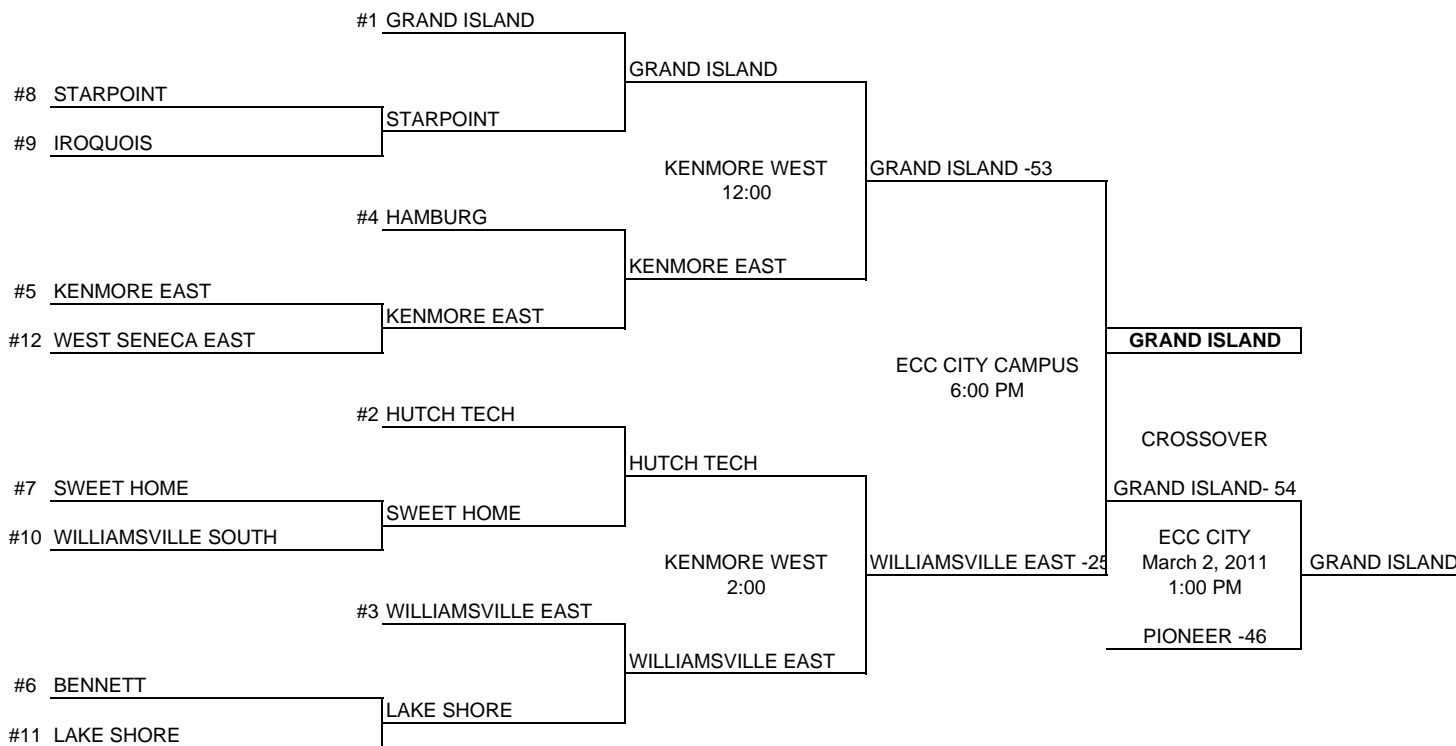

PRE-QTR	QUARTER	SEMI	FINAL
February 22, 2011	February 24, 2011	March 1, 2011	March 5, 2011

ROUND	DAY	DATE	TIME	SITE
PRE QTR	TUESDAY	February 22, 2011	7:00 PM	HIGHER SEED
QUARTER	THURSDAY	February 24, 2011	7:00 PM	HIGHER SEED
SEMI	TUESDAY	March 1, 2011	6:00 & 8:00 PM	KENMORE WEST
FINAL	SATURDAY	March 5, 2011	3:00 PM	ECC CITY
REGIONAL	SATURDAY	March 12, 2011	4:00 PM	ECC CITY
STATE SEMI	FRIDAY	March 18, 2011	6:15 PM	HUDSON VALLEY
STATE FINAL	SATURDAY	March 19, 2011	8:45 PM	HUDSON VALLEY
FEDERATION SEMI	SATURDAY	March 26, 2011	2:00 PM	ALBANY
FEDERATION FINAL	SUNDAY	March 27, 2011	12:00 PM	ALBANY

2010-2011 CLASSIFICATIONS AND BRACKETS GIRLS

UP DATED
3/9/2011

AND BRACKETS

A-1

CLASS A-1

SCHOOL	LEAGUE	WINS	LEAGUE RECORD LOSSES	POWER POINTS	POWER RATING
1 GRAND ISLAND	NFL	14	0	80	5.714
2 HUTCH TECH	BUFF	12	0	62	5.167
3 WILLIAMSVILLE EAST	ECIC	11	1	55	4.583
4 HAMBURG	ECIC	11	1	55	4.583
5 KENMORE EAST	NFL	10	4	58	4.143
6 BENNETT	BUFF	8	4	30	2.500
7 SWEET HOME	ECIC	5	7	25	2.083
8 STARPOINT	ECIC	5	7	25	2.083
9 IROQUOIS	ECIC	5	7	25	2.083
10 WILLIAMSVILLE SOUTH	ECIC	3	9	15	1.250
11 LAKE SHORE	ECIC	3	11	15	1.071
12 WEST SENECA EAST	ECIC	2	10	10	0.833

PRE-QTR	QUARTER	SEMI	FINAL
February 22, 2011	February 24, 2011	February 26, 2011	March 2, 2011

ROUND	DAY	DATE	TIME	SITE
PRE QTR	TUESDAY	February 22, 2011	7:00 PM	HIGHER SEED
QUARTER	THURSDAY	February 24, 2011	7:00 PM	HIGHER SEED
SEMI	SATURDAY	February 26, 2011	12:00 & 2:00 PM	KENMORE WEST
FINAL	WEDNESDAY	March 2, 2011	6:00 PM	ECC CITY
CROSS OVER FINAL	SATURDAY	March 5, 2011	1:00 PM	ECC CITY
REGIONAL	SATURDAY	March 12, 2011	2:00 PM	ECC CITY
STATE SEMI	FRIDAY	March 18, 2011	1:30 PM	HUDSON VALLEY
STATE FINAL	SATURDAY	March 19, 2011	7:00 PM	HUDSON VALLEY
FEDERATION SEMI	FRIDAY	March 25, 2011	BYE	ALBANY
FEDERATION FINAL	SATURDAY	March 26, 2011	12:15 PM	ALBANY