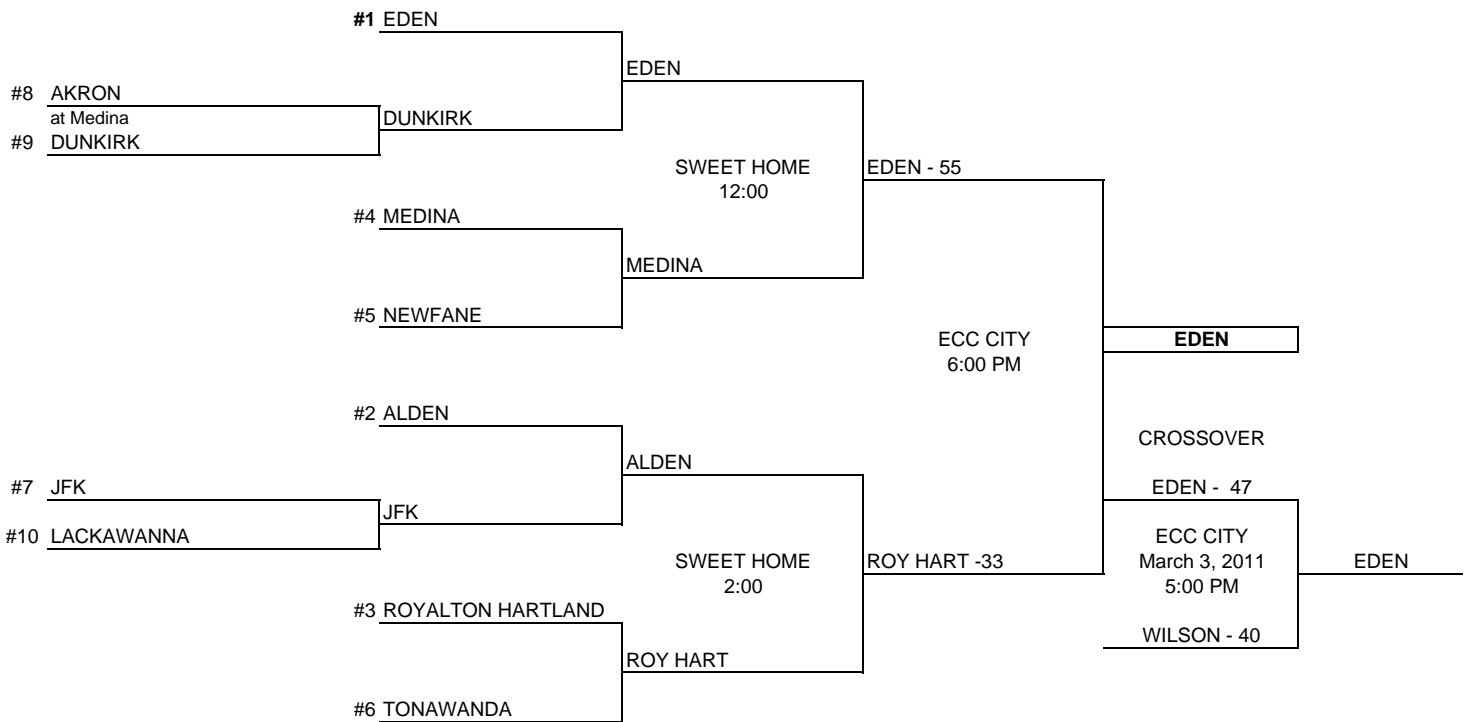

2010-2011 CLASSIFICATIONS AND BRACKETS GIRLS

UP DATED
3/9/2011

AND BRACKETS

GIRLS

B-1

CLASS B-1

SCHOOL	LEAGUE	WINS	LOSSES	POWER POINTS	POWER RATING
1 EDEN	ECIC	10	2	49	4.083
2 ALDEN	ECIC	8	4	40	3.333
3 ROYALTON HARTLAND	NO	9	5	44	3.143
4 MEDINA	NO	8	6	38	2.714
5 NEWFANE	NO	8	6	38	2.714
6 TONAWANDA	ECIC	6	6	30	2.500
7 JFK	ECIC	5	7	25	2.083
8 AKRON	NO	5	9	24	1.714
9 DUNKIRK	CCAA	2	10	10	0.833
10 LACKAWANNA	ECIC	0	12	0	0.000

PRE-QUARTER	QUARTER	SEMI	FINAL
February 22, 2011	February 24, 2011	February 26, 2011	March 3, 2011

ROUND	DAY	DATE	TIME	SITE
PRE QTR	TUESDAY	February 22, 2011	7:00 PM	HIGHER SEED
QUARTER	THURSDAY	February 24, 2011	7:00 PM	HIGHER SEED
SEMI	SATURDAY	February 26, 2011	12:00 & 2:00 PM	SWEET HOME
FINAL	THURSDAY	March 3, 2011	6:00 PM	ECC CITY
CROSS OVER FINAL	SATURDAY	March 5, 2011	5:00 PM	ECC CITY
REGIONAL	FRIDAY	March 11, 2011	6:00 PM	ECC CITY
STATE SEMI	FRIDAY	March 18, 2011	11:45 AM	HUDSON VALLEY
STATE FINAL	SATURDAY	March 19, 2011	4:00 PM	HUDSON VALLEY
FEDERATION SEMI	FRIDAY	March 25, 2011	10:00 AM	ALBANY
FEDERATION FINAL	SATURDAY	March 26, 2011	10:30 AM	ALBANY