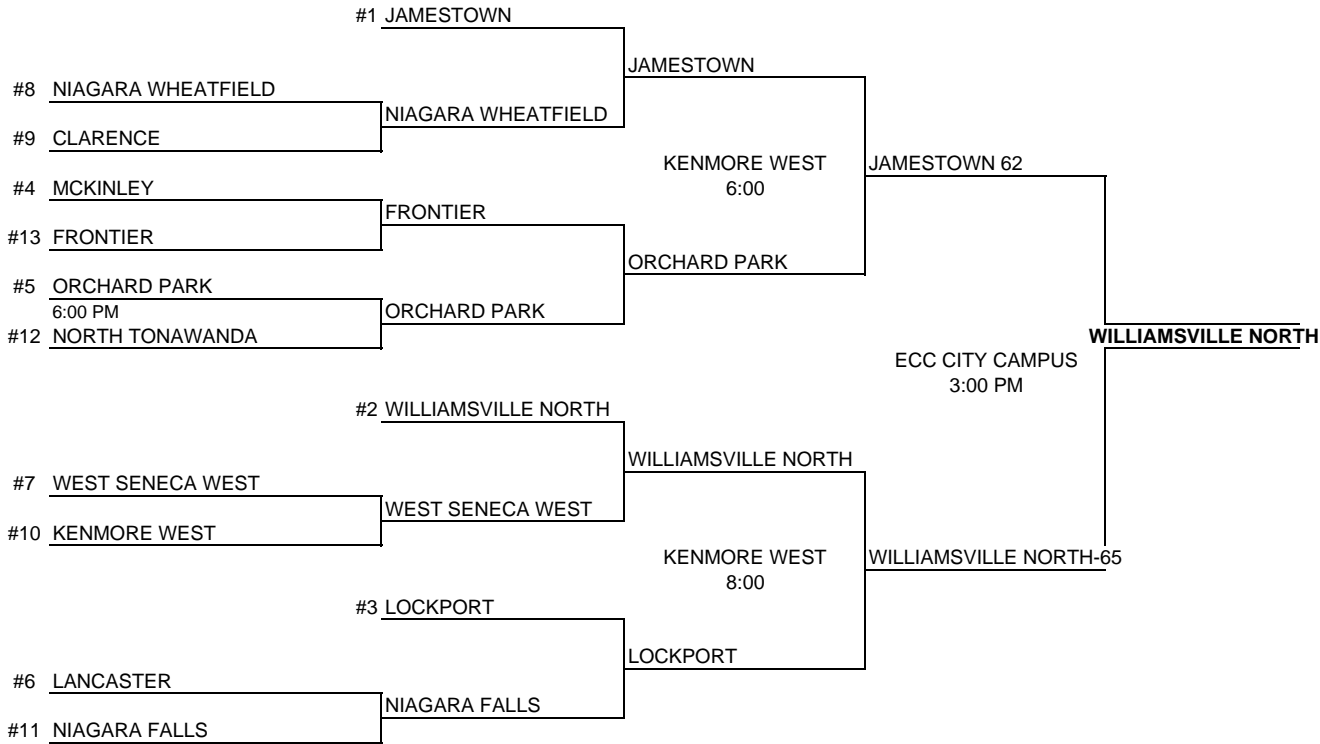

2010-2011 CLASSIFICATIONS AND BRACKETS

GIRLS

UP DATED
3/9/2011

AND BRACKETS

AA

CLASS AA

	SCHOOL	LEAGUE	LEAGUE RECORD		POWER POINTS	POWER RATING
			WINS	LOSSES		
1	JAMESTOWN	ECIC	12	0	60	5.000
2	WILLIAMSVILLE NORTH	ECIC	10	2	50	4.167
3	LOCKPORT	NFL	12	2	56	4.000
4	MCKINLEY	BUFFALO	10	2	40	3.333
5	ORCHARD PARK	ECIC	6	6	30	2.500
6	LANCASTER	ECIC	5	7	25	2.083
7	WEST SENECA WEST	ECIC	5	7	25	2.083
8	NIAGARA WHEATFIELD	NFL	6	8	29	2.071
9	CLARENCE	ECIC	4	8	20	1.667
10	KENMORE WEST	NFL	4	10	20	1.429
11	NIAGARA FALLS	NFL	2	12	10	0.714
12	NORTH TONAWANDA	NFL	1	13	5	0.357
13	FRONTIER	ECIC	0	12	0	0.000

PRE-QTR	QUARTER	SEMI	FINAL
February 22, 2011	February 24, 2011	March 1, 2011	March 5, 2011

ROUND	DAY	DATE	TIME	SITE
PRE QTR	TUESDAY	February 22, 2011	7:00 PM	HIGHER SEED
QUARTER	THURSDAY	February 24, 2011	7:00 PM	HIGHER SEED
SEMI	TUESDAY	March 1, 2011	6:00 & 8:00 PM	KENMORE WEST
FINAL	SATURDAY	March 5, 2011	3:00 PM	ECC CITY
REGIONAL	SATURDAY	March 12, 2011	4:00 PM	ECC CITY
STATE SEMI	FRIDAY	March 18, 2011	6:15 PM	HUDSON VALLEY
STATE FINAL	SATURDAY	March 19, 2011	8:45 PM	HUDSON VALLEY
FEDERATION SEMI	SATURDAY	March 26, 2011	2:00 PM	ALBANY
FEDERATION FINAL	SUNDAY	March 27, 2011	12:00 PM	ALBANY