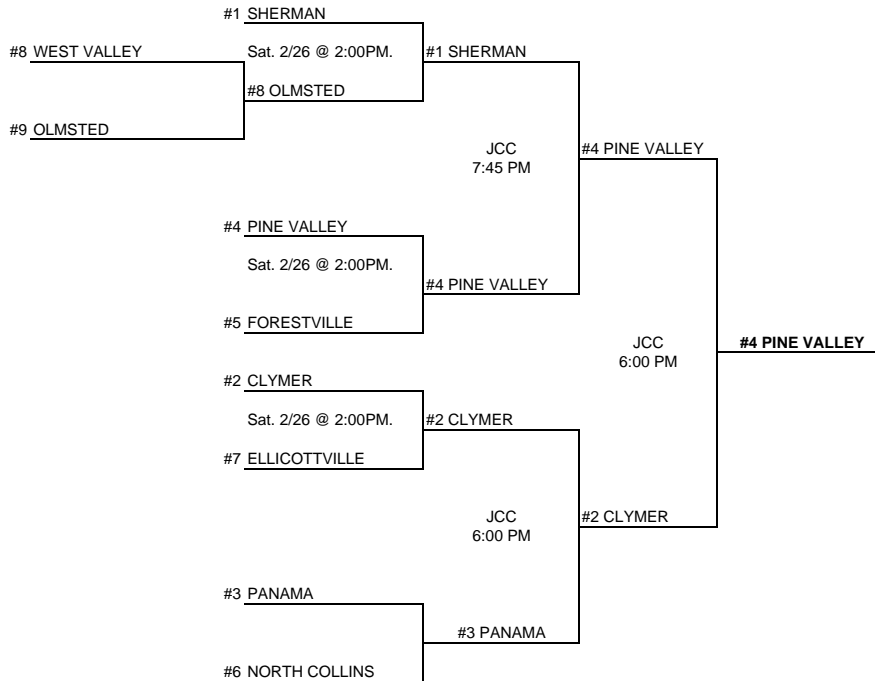

**2010-2011 CLASSIFICATIONS BOYS
AND BRACKETS**

**CLASS
D**

Updated:
3/9/11

SCHOOL	LEAGUE	LEAGUE RECORD WINS	LEAGUE RECORD LOSSES	POWER POINTS	POWER RATING	OVERALL WINS	OVERALL LOSSES
1 SHERMAN	CCAA	10	2	50	4.167	12	6
2 CLYMER	CCAA	10	2	50	4.167	15	3
3 PANAMA	CCAA	10	2	50	4.167	14	4
4 PINE VALLEY	CCAA	7	5	39	3.250	11	7
5 FORESTVILLE	CCAA	6	6	30	2.500	6	12
8 NORTH COLLINS	CCAA	4	8	22	1.750	9	9
6 ELLICOTTVILLE	CCAA	4	8	20	1.667	8	10
7 WEST VALLEY	CCAA	2	10	10	0.833	2	16
9 OLMSTED	BUFF	0	12	0	0.000	2	16

1ST ROUND	2ND ROUND	QTR FINALS	SEMI FINALS	FINALS
February 21, 2011	February 23, 2011	February 25, 2011	March 1, 2011	March 4, 2011

ROUND	DAY	DATE	TIME	SITE
1ST ROUND	MONDAY	February 21, 2011	7:00 PM	HIGHER SEED
2ND ROUND	WEDNESDAY	February 23, 2011	7:00 PM	HIGHER SEED
QTR	FRIDAY	February 25, 2011	7:00 PM	HIGHER SEED
SEMI	TUESDAY	March 1, 2011	7:45 PM	JCC
SEMI	TUESDAY	March 1, 2011	6:00 PM	JCC
FINAL	FRIDAY	March 4, 2011	6:00 PM	JCC
REGIONAL	SATURDAY	March 12, 2011	12:00 PM	ROCHESTER
STATE SEMI	FRIDAY	March 18, 2011	11:45 AM	GLENS FALLS
STATE FINAL	SATURDAY	March 19, 2011	5:30 PM	GLENS FALLS