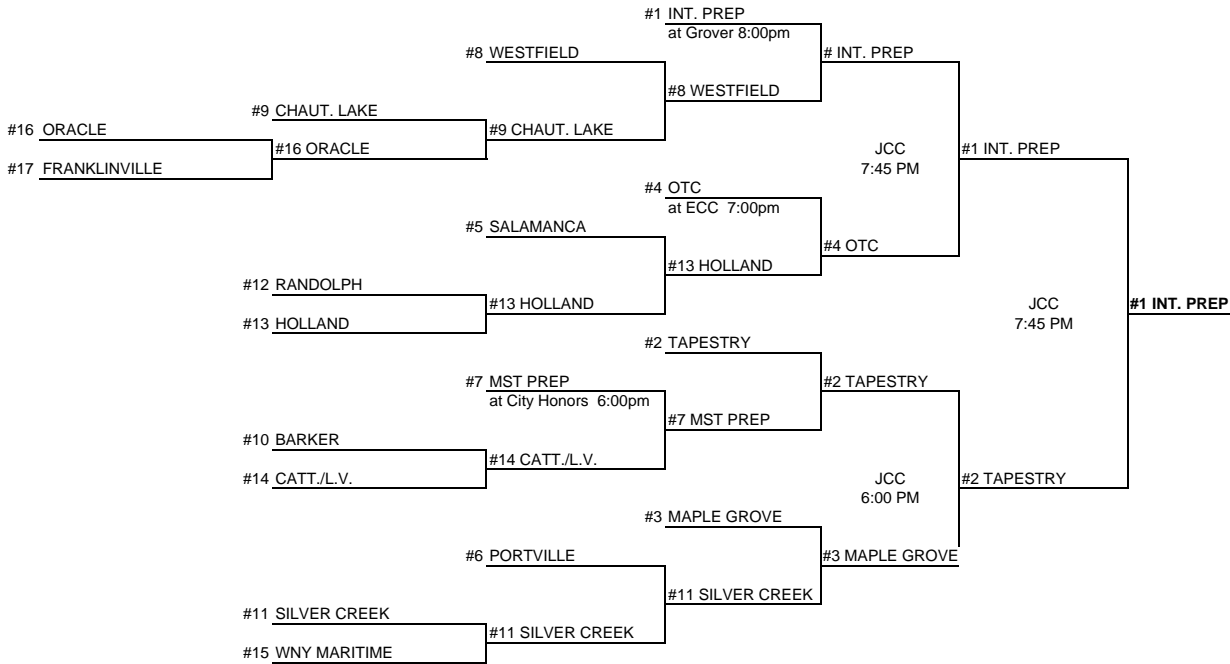

2010-2011 CLASSIFICATIONS AND BRACKETS BOYS CLASS C

Updated: 3/9/11

SCHOOL	LEAGUE	LEAGUE RECORD WINS	LEAGUE RECORD LOSSES	POWER POINTS	POWER RATING	OVERALL WINS	OVERALL LOSSES
1 INT. PREP	BUFF	12	0	66	5.500	15	3
2 TAPESTRY	INDEP.	15	3	80	4.444	15	3
4 MAPLE GROVE	CCAA	11	1	50	4.167	16	2
3 OTC	BUFF	9	3	48	4.000	11	7
5 SALAMANCA	CCAA	9	3	46	3.833	14	4
6 PORTVILLE	CCAA	9	3	45	3.750	14	4
7 MST PREP	BUFF	8	4	44	3.667	9	9
8 WESTFIELD	CCAA	9	3	39	3.250	12	6
10 CHAUT. LAKE	CCAA	9	3	35	2.917	11	7
9 BARKER	NO	7	7	44	3.143	10	8
11 SILVER CREEK	CCAA	6	6	31	2.583	12	6
12 RANDOLPH	CCAA	5	7	25	2.083	6	11
13 HOLLAND	ECIC	3	9	18	1.500	6	12
14 CATT/LV	CCAA	3	9	15	1.250	6	12
15 WNY MARITIME	INDEP.	3	14	15	0.882	3	14
16 ORACLE	INDEP.	3	15	13	0.722	3	15
17 FRANKLINVILLE	CCAA	2	10	8	0.667	3	15

PLAY IN GAME	1ST ROUND	2ND ROUND	QTR FINALS	SEMI FINALS	FINALS
	February 22, 2011	February 23, 2011	February 25, 2011	March 2, 2011	March 4, 2011

ROUND	DAY	DATE	TIME	SITE
1ST ROUND	TUESDAY	February 22, 2011	7:00 PM	HIGHER SEED
2ND ROUND	WEDNESDAY	February 23, 2011	7:00 PM	HIGHER SEED
QTR	FRIDAY	February 25, 2011	7:00 PM	HIGHER SEED
SEMI	WEDNESDAY	March 2, 2011	7:45 PM	JCC
SEMI	WEDNESDAY	March 2, 2011	6:00 PM	JCC
FINAL	FRIDAY	March 4, 2011	7:45 PM	JCC
REGIONAL	SATURDAY	March 12, 2011	1:45 PM	ROCHESTER
STATE SEMI	FRIDAY	March 18, 2011	5:00 PM	GLENS FALLS
STATE FINAL	SATURDAY	March 19, 2011	7:15 PM	GLENS FALLS