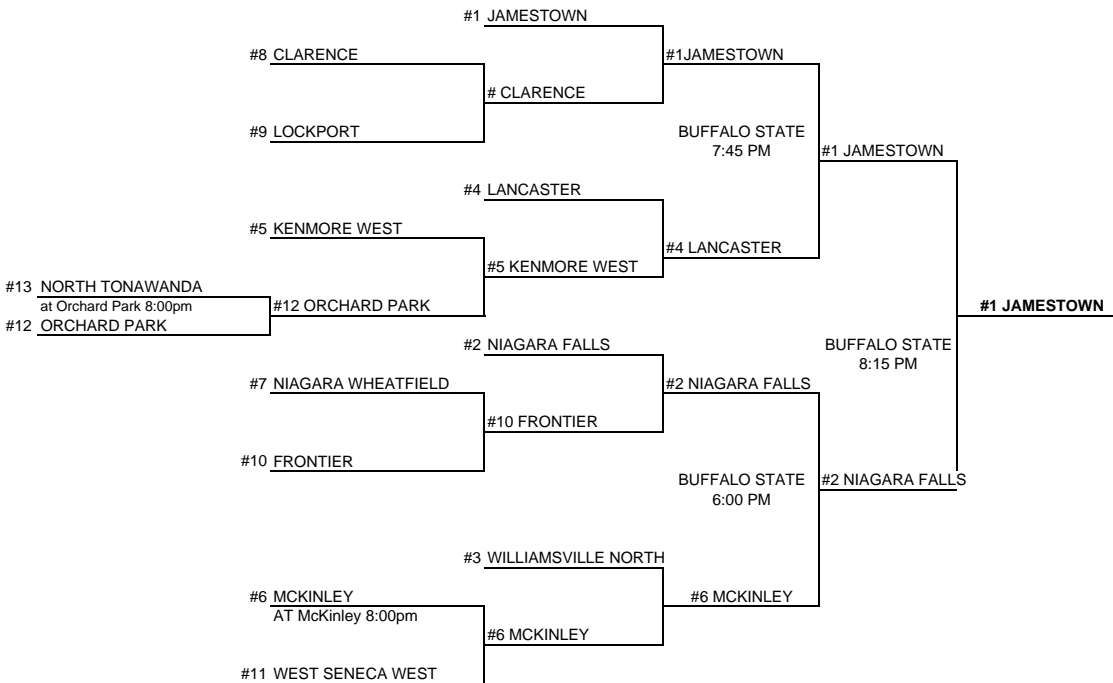

2010-2011 CLASSIFICATIONS AND BRACKETS BOYS CLASS AA

Updated: 3/9/11

SCHOOL	LEAGUE	LEAGUE RECORD WINS	LEAGUE RECORD LOSSES	POWER POINTS	POWER RATING	OVERALL WINS	OVERALL LOSSES
2 JAMESTOWN	ECIC	11	1	55	4.583	15	3
1 NIAGARA FALLS	NFL	14	0	64	4.571	17	1
3 WILLIAMSVILLE NORTH	ECIC	9	3	45	3.750	13	5
5 LANCASTER	ECIC	8	4	40	3.333	13	5
4 KENMORE WEST	NFL	10	4	45	3.214	13	4
6 MCKINLEY	BUFF	11	3	44	3.143	15	3
7 NIAGARA WHEATFIELD	NFL	9	5	40	2.857	10	8
8 CLARENCE	ECIC	6	6	30	2.500	10	8
9 LOCKPORT	NFL	7	7	30	2.143	9	9
10 FRONTIER	ECIC	4	8	20	1.667	9	9
11 WEST SENECA WEST	ECIC	2	10	10	0.833	7	11
12 ORCHARD PARK	ECIC	2	10	10	0.833	6	12
13 NORTH TONAWANDA	NFL	2	12	10	0.714	2	16

1ST ROUND February 22, 2011	2ND ROUND February 23, 2011	QTR FINALS February 25, 2011	SEMI FINALS March 3, 2011	FINALS March 5, 2011
--------------------------------	--------------------------------	---------------------------------	------------------------------	-------------------------

ROUND	DAY	DATE	TIME	SITE
1ST ROUND	TUESDAY	February 22, 2011	7:00 PM	HIGHER SEED
2ND ROUND	WEDNESDAY	February 23, 2011	7:00 PM	HIGHER SEED
QTR	FRIDAY	February 25, 2011	7:00 PM	HIGHER SEED
SEMI	THURSDAY	March 3, 2011	7:45 PM	BUFFALO STATE
SEMI	THURSDAY	March 3, 2011	6:00 PM	BUFFALO STATE
FINAL	SATURDAY	March 5, 2011	8:15 PM	BUFFALO STATE
REGIONAL	SATURDAY	March 12, 2011	8:15 PM	ROCHESTER
STATE SEMI	SATURDAY	March 19, 2011	12:30PM	GLENS FALLS
STATE FINAL	SUNDAY	March 20, 2011	3:15 PM	GLENS FALLS