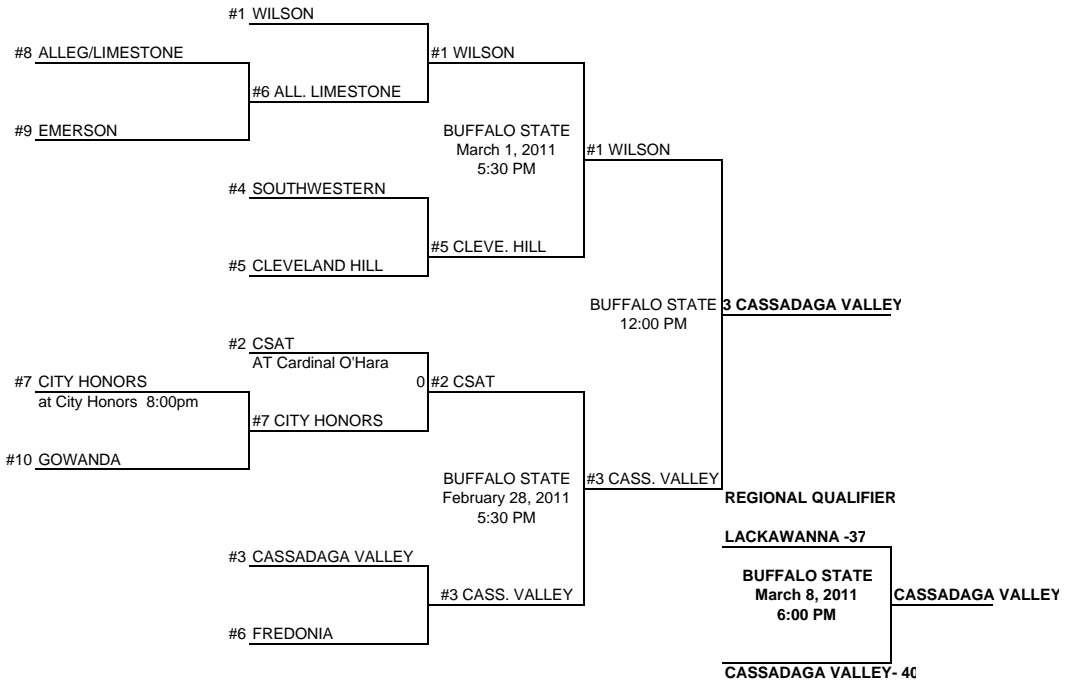

2010-2011 CLASSIFICATIONS AND BRACKETS BOYS CLASS B-2

Updated: 3/9/11

SCHOOL	LEAGUE	LEAGUE RECORD WINS	LEAGUE RECORD LOSSES	POWER POINTS	POWER RATING	OVERALL WINS	OVERALL LOSSES
1 WILSON	NO	13	1	65	4.643	14	4
2 CSAT	NO	10	4	50	3.571	13	5
3 CASSADAGA VALLEY	CCAA	10	2	40	3.333	15	3
4 SOUTHWESTERN	CCAA	8	4	40	3.333	12	5
5 CLEVELAND HILL	ECIC	7	5	33	2.750	11	7
6 FREDONIA	CCAA	6	6	31	2.583	7	11
7 CITY HONORS	BUFF	6	6	25	2.083	7	11
8 ALLEG/LIMESTONE	CCAA	5	7	25	2.083	7	11
9 EMERSON	BUFF	5	7	21	1.750	9	8
10 GOWANDA	CCAA	0	12	0	0.000	3	15

1ST ROUND	2ND ROUND	QTR FINALS	SEMI FINALS	FINALS
February 21, 2011	February 23, 2011	February 25, 2011	2/28 & 3/1	March 5, 2011

ROUND	DAY	DATE	TIME	SITE
1ST ROUND	MONDAY	February 21, 2011	7:00 PM	HIGHER SEED
2ND ROUND	WEDNESDAY	February 23, 2011	7:00 PM	HIGHER SEED
QTR	FRIDAY	February 25, 2011	7:00 PM	HIGHER SEED
SEMI	TUESDAY	March 1, 2011	5:30 PM	BUFFALO STATE
SEMI	MONDAY	February 28, 2011	5:30 PM	BUFFALO STATE
FINAL	SATURDAY	March 5, 2011	12:00 PM	BUFFALO STATE
REGIONAL QUALIFIER	TUESDAY	March 8, 2011	6:00 PM	BUFFALO STATE
REGIONAL	SATURDAY	March 12, 2011	3:30 PM	ROCHESTER
STATE SEMI	FRIDAY	March 18, 2011	6:45 PM	GLENS FALLS
STATE FINAL	SATURDAY	March 19, 2011	9:00 PM	GLENS FALLS