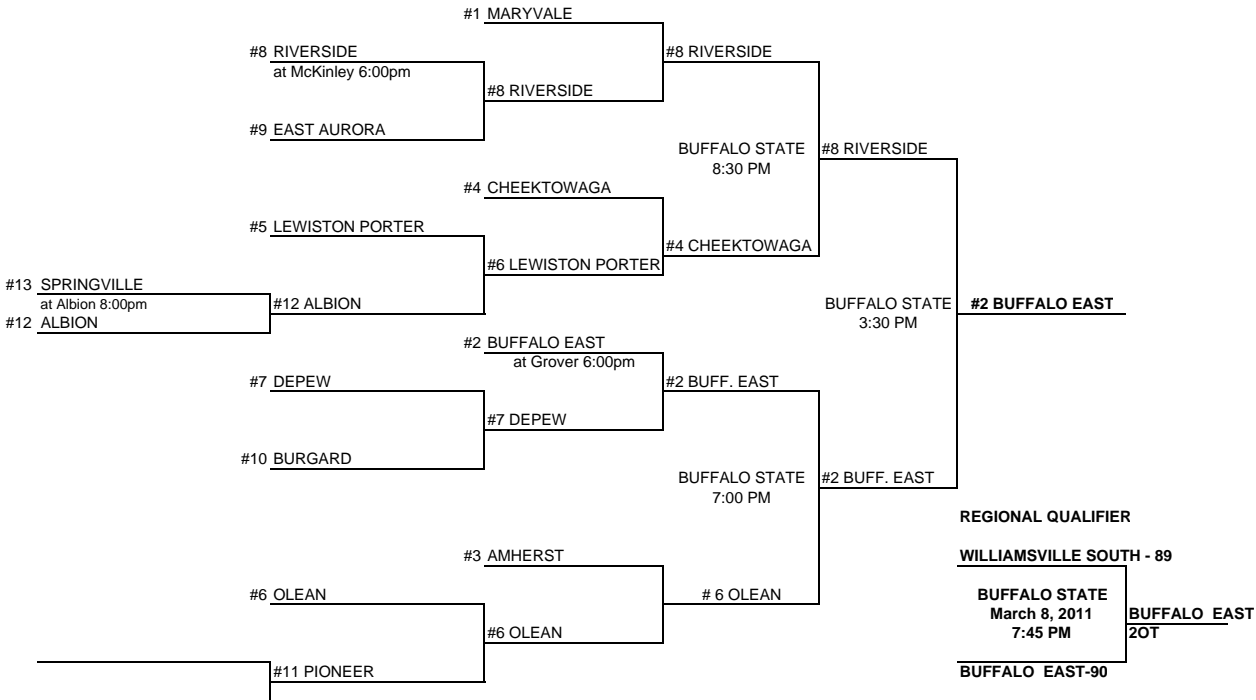

2010-2011 CLASSIFICATIONS AND BRACKETS BOYS CLASS A-2

Updated: 3/9/11

SCHOOL	LEAGUE	LEAGUE RECORD WINS	LEAGUE RECORD LOSSES	POWER POINTS	POWER RATING	OVERALL WINS	OVERALL LOSSES
1 MARYVALE	ECIC	13	1	65	4.643	16	2
2 BUFFALO EAST	BUFF	12	2	61	4.357	14	4
3 AMHERST	ECIC	11	3	55	3.929	12	6
4 CHEEKTOWAGA	ECIC	11	3	55	3.929	15	3
5 LEWISTON PORTER	NFL	9	5	50	3.571	13	5
8 OLEAN	CCAA	9	3	36	3.000	13	5
6 DEPEW	BUFF	8	6	40	2.857	10	8
7 RIVERSIDE	ECIC	8	6	40	2.857	11	7
9 EAST AURORA	ECIC	6	8	30	2.143	6	12
10 BURGARD	BUFF	4	10	20	1.429	6	12
11 PIONEER	ECIC	4	10	20	1.429	4	13
12 ALBION	NO	4	10	16	1.143	5	13
13 SPRINGVILLE	ECIC	2	12	10	0.714	4	14

1ST ROUND	2ND ROUND	QTR FINALS	SEMI FINALS	FINALS
February 22, 2011	February 23, 2011	February 25, 2011	March 1, 2011	March 5, 2011

ROUND	DAY	DATE	TIME	SITE
1ST ROUND	TUESDAY	February 22, 2011	7:00 PM	HIGHER SEED
2ND ROUND	WEDNESDAY	February 23, 2011	7:00 PM	HIGHER SEED
QTR	FRIDAY	February 25, 2011	7:00 PM	HIGHER SEED
SEMI	TUESDAY	March 1, 2011	8:30 PM	BUFFALO STATE
SEMI	TUESDAY	March 1, 2011	7:00 PM	BUFFALO STATE
FINAL	SATURDAY	March 5, 2011	3:30 PM	BUFFALO STATE
REGIONAL QUALIFIER	TUESDAY	March 8, 2011	7:45 PM	BUFFALO STATE
REGIONAL	SATURDAY	March 12, 2011	6:30 PM	ROCHESTER
STATE SEMI	SATURDAY	March 19, 2011	9:00 AM	GLENS FALLS
STATE FINAL	SUNDAY	March 20, 2011	1:30 PM	GLENS FALLS
FEDERATION SEMI	FRIDAY	March 25, 2011	6:45 PM	GLENS FALLS
FEDERATION FINALS	SATURDAY	March 26, 2011	19:30	GLENS FALLS