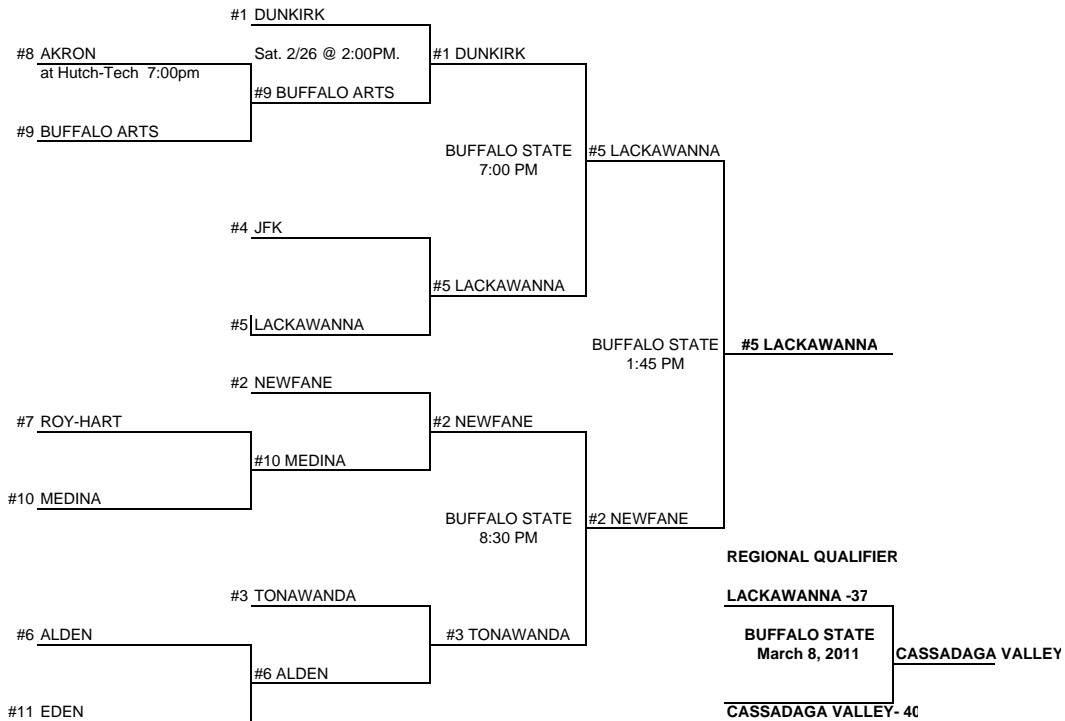

2010-2011 CLASSIFICATIONS AND BRACKETS BOYS CLASS B-1

Updated: 3/9/11

SCHOOL	LEAGUE	LEAGUE RECORD WINS	LEAGUE RECORD LOSSES	POWER POINTS	POWER RATING	OVERALL WINS	OVERALL LOSSES
1 DUNKIRK	CCAA	12	0	62	5.167	18	0
2 NEWFANE	NO	13	1	65	4.643	14	4
3 TONAWANDA	ECIC	11	1	53	4.417	15	3
4 JFK	ECIC	8	4	39	3.250	11	7
5 LACKAWANNA	ECIC	8	4	38	3.167	10	8
6 ALDEN	ECIC	5	7	23	1.917	8	10
7 ROY-HART	NO	4	10	21	1.500	4	14
9 AKRON	NO	3	11	15	1.071	3	15
8 BUFFALO ARTS	BUFF	2	10	10	0.833	7	11
10 MEDINA	NO	2	12	10	0.714	3	15
11 EDEN	ECIC	0	12	0	0.000	1	17

1ST ROUND	2ND ROUND	QTR FINALS	SEMI FINALS	FINALS
February 21, 2011	February 23, 2011	February 25, 2011	February 28, 2011	March 5, 2011

ROUND	DAY	DATE	TIME	SITE
1ST ROUND	MONDAY	February 21, 2011	7:00 PM	HIGHER SEED
2ND ROUND	WEDNESDAY	February 23, 2011	7:00 PM	HIGHER SEED
QTR	FRIDAY	February 25, 2011	7:00 PM	HIGHER SEED
SEMI	MONDAY	February 28, 2011	7:00 PM	BUFFALO STATE
SEMI	MONDAY	February 28, 2011	8:30 PM	BUFFALO STATE
FINAL	SATURDAY	March 5, 2011	1:45 PM	BUFFALO STATE
REGIONAL QUALIFIER	TUESDAY	March 8, 2011	6:00 PM	BUFFALO STATE
REGIONAL	SATURDAY	March 12, 2011	3:30 PM	ROCHESTER
STATE SEMI	FRIDAY	March 18, 2011	6:45 PM	GLENS FALLS
STATE FINAL	SATURDAY	March 19, 2011	9:00 PM	GLENS FALLS