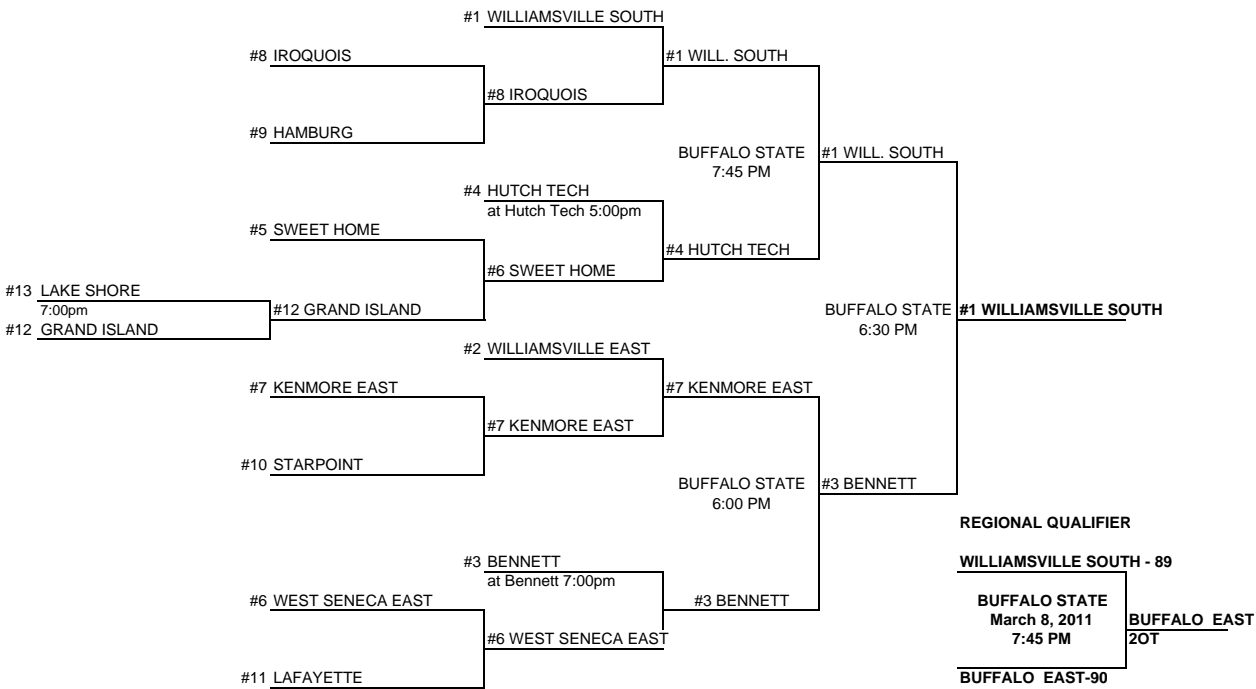

1ST ROUND February 22, 2011	2ND ROUND February 23, 2011	QTR FINALS February 25, 2011	SEMI FINALS March 3, 2011	FINALS March 5, 2011
--------------------------------	--------------------------------	---------------------------------	------------------------------	-------------------------

ROUND	DAY	DATE	TIME	SITE
1ST ROUND	TUESDAY	February 22, 2011	7:00 PM	HIGHER SEED
2ND ROUND	WEDNESDAY	February 23, 2011	7:00 PM	HIGHER SEED
QTR	FRIDAY	February 25, 2011	7:00 PM	HIGHER SEED
SEMI	THURSDAY	March 3, 2011	7:45 PM	BUFFALO STATE
SEMI	THURSDAY	March 3, 2011	6:00 PM	BUFFALO STATE
FINAL	SATURDAY	March 5, 2011	8:15 PM	BUFFALO STATE
REGIONAL	SATURDAY	March 12, 2011	8:15 PM	ROCHESTER
STATE SEMI	SATURDAY	March 19, 2011	12:30PM	GLENS FALLS
STATE FINAL	SUNDAY	March 20, 2011	3:15 PM	GLENS FALLS

1ST ROUND February 22, 2011	2ND ROUND February 23, 2011	QTR FINALS February 25, 2011	SEMI FINALS March 2, 2011	FINALS March 5, 2011
--------------------------------	--------------------------------	---------------------------------	------------------------------	-------------------------