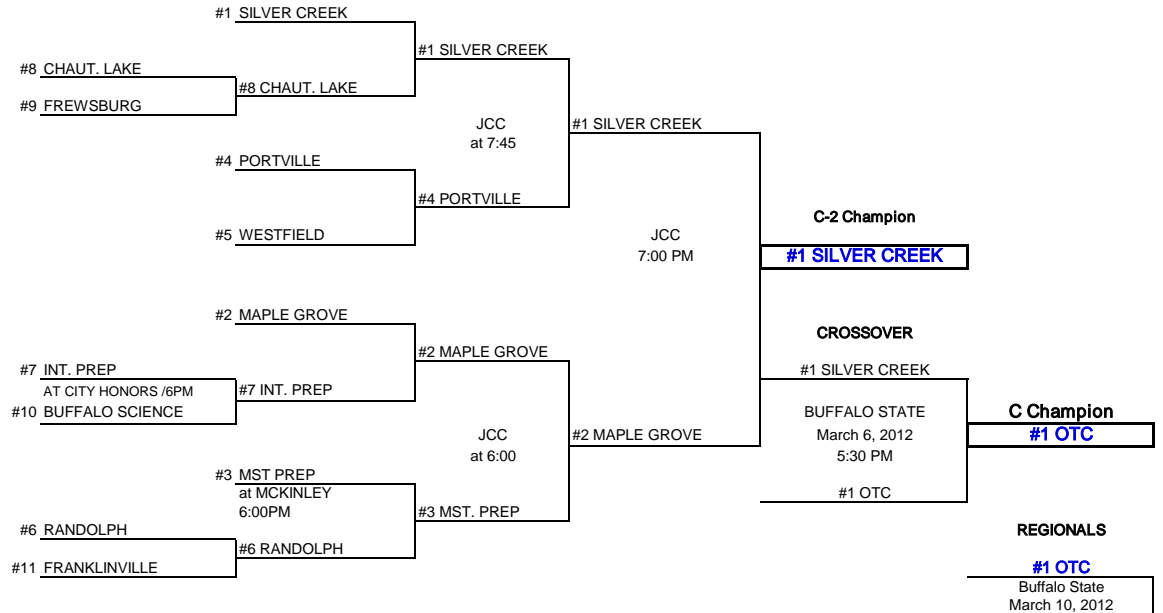

2011-2012 CLASSIFICATIONS AND BRACKETS BOYS

UP DATED
9/25/2012

AND BRACKETS

C-2

CLASS C-2

	SCHOOL	LEAGUE	LEAGUE RECORD		POWER POINTS	POWER RATING	OVERALL RECORD	
			WINS	LOSSES			WINS	LOSSES
1	SILVER CREEK	CCAA	11	1	55	4.583	17	1
2	MAPLE GROVE	CCAA	12	0	54	4.500	15	3
3	MST PREP	BUFFALO	11	3	62	4.429	15	3
4	PORTVILLE	CCAA	9	3	45	3.750	12	6
5	WESTFIELD	CCAA	10	2	44	3.667	13	5
6	RANDOLPH	CCAA	8	4	40	3.333	12	5
7	INT. PREP	BUFFALO	8	6	40	2.857	10	8
8	CHAUT. LAKE	CCAA	8	4	34	2.833	9	9
9	FREWSBURG	CCAA	3	9	15	1.250	7	11
10	BUFFALO SCIENCE	INDEPENDENT	3	10	15	1.154	3	10
11	FRANKLINVILLE	CCAA	3	9	12	1.000	8	10

1ST ROUND	2ND ROUND	QUARTER	SEMI	FINAL
February 20, 2012	February 22, 2012	Feb. 24, 2012	Feb. 28, 2012	March 2, 2012

ROUND	DAY	DATE	TIME	SITE
1ST ROUND	MONDAY	Feb.20, 2012	7:00 PM	HIGHER SEED
2ND ROUND	WEDNESDAY	Feb. 22, 2012	7:00 PM	HIGHER SEED
QUARTER	FRIDAY	Feb. 24, 2012	7:00 PM	HIGHER SEED
SEMI	TUESDAY	Feb. 28, 2012	6:00/7:45	JCC
FINAL	FRIDAY	March 2, 2012	7:00 PM	JCC
REGIONAL QUALIFIER	TUESDAY	March 6, 2012	5:30 PM	BUFFALO STATE
REGIONAL	SATURDAY	March 10, 2012	1:45 PM	BUFFALO STATE
STATE SEMI		March 16, 2012	1:30 PM	GLENS FALLS CIVIC CTR
STATE FINAL		March 17, 2012	7:15 PM	GLENS FALLS CIVIC CTR
FEDERATION SEMI		March 23, 2012		TIMES UNION CTR
FEDERATION FINAL		March 24, 2012		TIMES UNION CTR

REGIONALS

#1 OTC
Buffalo State
March 10, 2012
1:45 PM

EAST Rochester
(53 - 35)

State semi-final
OTC Vs. Cooperstown
58 - 57 OT

OTC vs. Tuckahoe
77-66

OTC State Champion