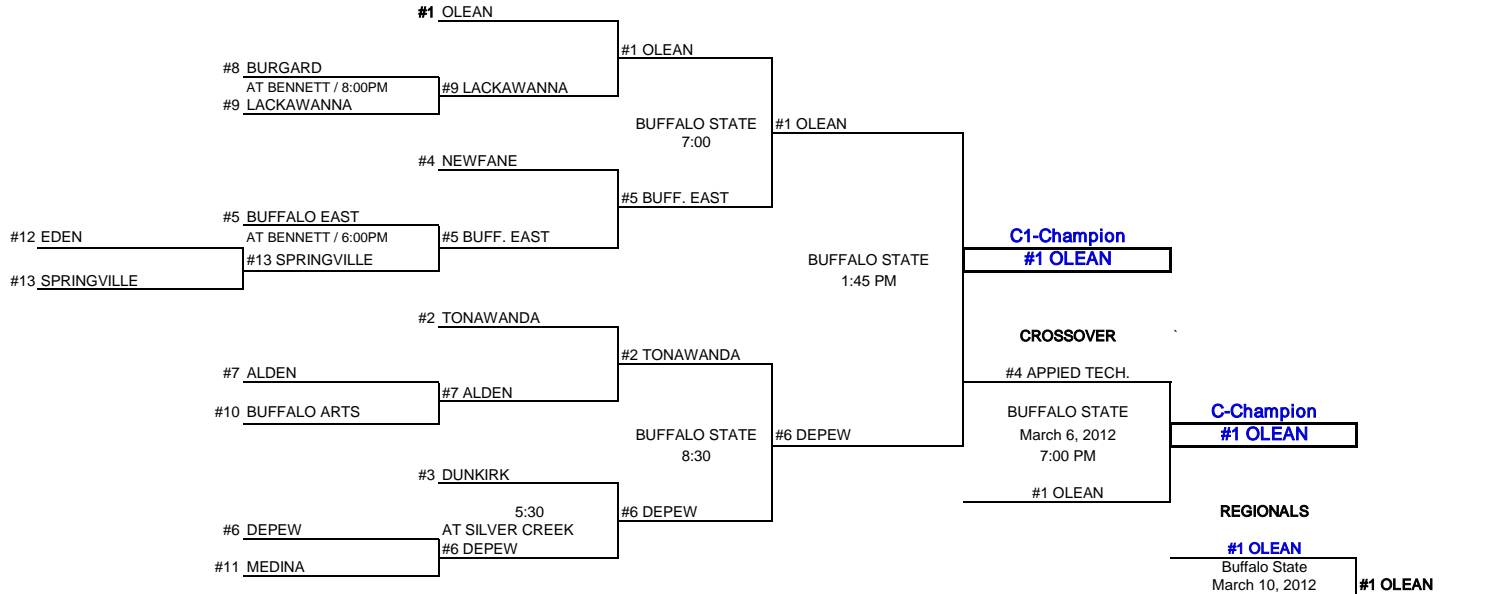

2011-2012 CLASSIFICATIONS BOYS

UP DATED
9/25/2012

AND BRACKETS

B-1

CLASS B-1

	SCHOOL	LEAGUE	LEAGUE RECORD		POWER POINTS	POWER RATING	OVERALL RECORD	
			WINS	LOSSES			WINS	LOSSES
1	OLEAN	CCAA	12	0	60	5.000	17	1
2	TONAWANDA	ECIC	11	1	53	4.417	17	1
3	DUNKIRK	CCAA	10	2	50	4.167	16	2
4	NEWFANE	NO	11	3	54	3.857	14	4
5	BUFFALO EAST	BUFFALO	9	5	52	3.714	9	9
6	DEPEW	ECIC	7	5	40	3.333	12	6
7	ALDEN	ECIC	7	5	34	2.833	10	8
8	BURGARD	BUFFALO	5	9	30	2.143	6	12
9	LACKAWANNA	ECIC	5	7	24	2.000	6	12
10	BUFFALO ARTS	BUFFALO	3	11	11	0.786	4	14
11	MEDINA	NO	2	12	9	0.643	5	13
12	EDEN	ECIC	0	12	0	0.000	2	16
13	SPRINGVILLE	ECIC	0	12	0	0.000	3	15

1ST ROUND	2ND ROUND	QUARTER	SEMI	FINAL
Feb. 21, 2012	February 22, 2012	Feb. 24, 2012	Feb. 27, 2012	March 3, 2012

ROUND	DAY	DATE	TIME	SITE
1ST ROUND	TUESDAY	Feb. 21, 2012	7:00 PM	HIGHER SEED
2ND ROUND	WEDNESDAY	Feb. 22, 2012	7:00 PM	HIGHER SEED
QUARTER	FRIDAY	Feb. 24, 2012	7:00 PM	HIGHER SEED
SEMI	MONDAY	Feb. 27, 2012	7:00/8:30	BUFFALO STATE
FINAL	SATURDAY	March 3, 2012	1:45 PM	BUFFALO STATE
REGIONAL QUALIFIER	TUESDAY	March 6, 2012	7:00 PM	BUFFALO STATE
REGIONAL	SATURDAY	March 10, 2012	3:30 PM	BUFFALO STATE
STATE SEMI		March 16, 2012	6:45 PM	GLENS FALLS CIVIC CTR
STATE FINAL		March 17, 2012	9:00 PM	GLENS FALLS CIVIC CTR
FEDERATION SEMI		March 23, 2012		TIMES UNION CTR
FEDERATION FINAL		March 24, 2012		TIMES UNION CTR

REGIONALS
#1 OLEAN
Buffalo State
March 10, 2012
3:30 PM
WAYLAND-COHOCTON
(47-39)

State Semi Final
Olean(44) vs. Bishop Luden (60)