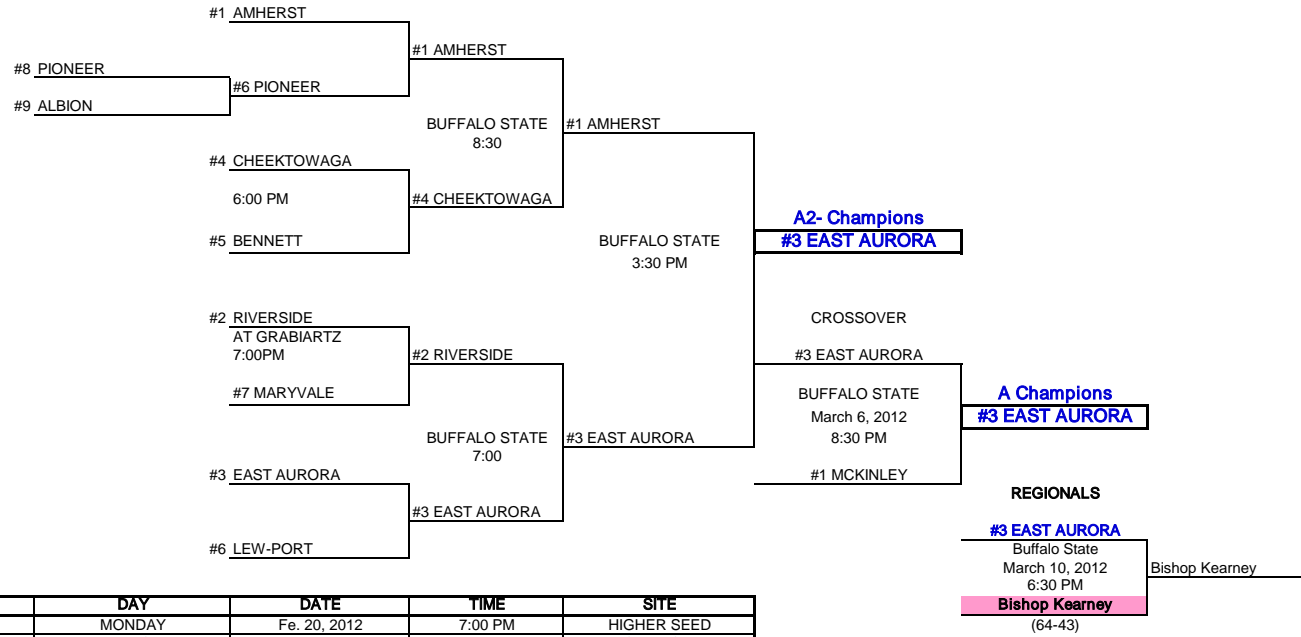

1ST ROUND	2ND ROUND	QUARTER	SEMI	FINAL
February 20, 2012	February 22, 2012	Feb. 24, 2012	Feb. 29, 2012	March 3, 2012

ROUND	DAY	DATE	TIME	SITE
1ST ROUND	MONDAY	Feb. 20, 2012	7:00 PM	HIGHER SEED
2ND ROUND	WEDNESDAY	Feb. 22, 2012	7:00 PM	HIGHER SEED
QUARTER	FRIDAY	Feb. 24, 2012	7:00 PM	HIGHER SEED
SEMI	WEDNESDAY	Feb. 29, 2012	6:00/7:45	BUFFALO STATE
FINAL	SATURDAY	March 3, 2012	6:30 PM	BUFFALO STATE
REGIONAL QUALIFIER	TUESDAY	March 6, 2012	8:30 PM	BUFFALO STATE
REGIONAL	SATURDAY	March 10, 2012	6:30 PM	BUFFALO STATE
STATE SEMI		March 17, 2012	9:00 AM	GLENS FALLS CIVIC CTR
STATE FINAL		March 18, 2012	1:30 PM	GLENS FALLS CIVIC CTR
FEDERATION SEMI		March 23, 2012		TIMES UNION CTR
FEDERATION FINAL		March 24, 2012		TIMES UNION CTR

2011-2012 CLASSIFICATIONS BOYS

UP DATED
9/25/2012

AND BRACKETS

A-2

CLASS A-2

	SCHOOL	LEAGUE	LEAGUE RECORD		POWER POINTS	POWER RATING	OVERALL RECORD	
			WINS	LOSSES			WINS	LOSSES
1	AMHERST	ECIC	10	2	46	3.833	13	5
2	RIVERSIDE	BUFFALO	11	3	52	3.714	14	4
3	EAST AURORA	ECIC	9	3	41	3.417	13	5
4	CHEEKTOWAGA	ECIC	7	5	32	2.667	8	10
5	BENNETT	BUFFALO	6	8	29	2.071	7	11
6	LEWISTON PORTER	NFL	5	9	27	1.929	8	10
7	MARYVALE	ECIC	5	7	23	1.917	7	11
8	PIONEER	ECIC	4	8	18	1.500	6	12
9	ALBION	NO	5	9	19	1.357	8	10

1ST ROUND	2ND ROUND	QUARTER	SEMI	FINAL
February 20, 2012	February 22, 2012	Feb. 24, 2012	Feb. 28, 2012	March 3, 2012

ROUND	DAY	DATE	TIME	SITE
1ST ROUND	MONDAY	Fe. 20, 2012	7:00 PM	HIGHER SEED
2ND ROUND	WEDNESDAY	Feb. 22, 2012	7:00 PM	HIGHER SEED
QUARTER	FRIDAY	Feb. 24, 2012	7:00 PM	HIGHER SEED
SEMI	TUESDAY	Feb. 28, 2012	7:00/8:30	BUFFALO STATE
FINAL	SATURDAY	March 3, 2012	3:30 PM	BUFFALO STATE
REGIONAL QUALIFIER	TUESDAY	March 6, 2012	8:30 PM	BUFFALO STATE
REGIONAL	SATURDAY	March 10, 2012	6:30 PM	BUFFALO STATE
STATE SEMI		March 17, 2012	9:00 AM	GLENS FALLS CIVIC CTR
STATE FINAL		March 18, 2012	1:30 PM	GLENS FALLS CIVIC CTR
FEDERATION SEMI		March 23, 2012		TIMES UNION CTR
FEDERATION FINAL		March 24, 2012		TIMES UNION CTR