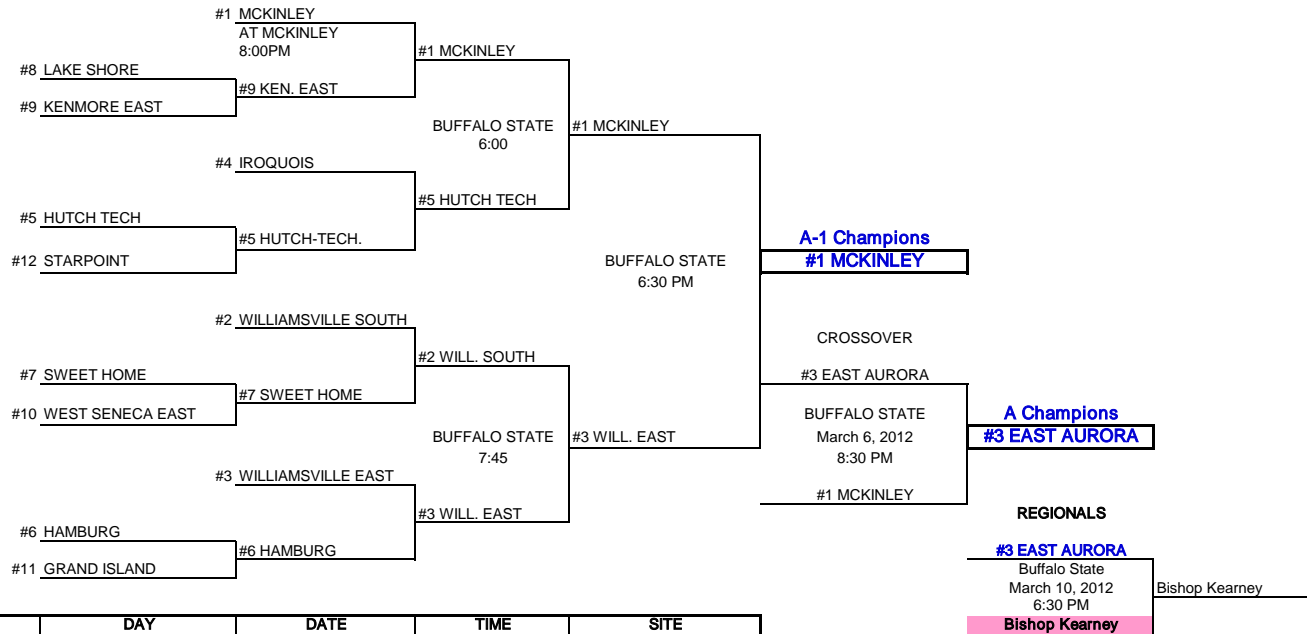

2011-2012 CLASSIFICATIONS BOYS

UP DATED
9/25/2012

**AND
BRACKETS**

A-1

CLASS A-1

	SCHOOL	LEAGUE	LEAGUE RECORD		POWER POINTS	POWER RATING	OVERALL RECORD	
			WINS	LOSSES			WINS	LOSSES
1	MCKINLEY	BUFFALO	14	0	66	4.714	16	2
2	WILLIAMSVILLE SOUTH	ECIC	10	2	50	4.167	13	5
3	WILLIAMSVILLE EAST	ECIC	10	2	50	4.167	14	4
4	IROQUOIS	ECIC	8	4	40	3.333	12	6
5	HUTCH TECH	BUFFALO	9	5	41	2.929	12	6
6	HAMBURG	ECIC	7	5	35	2.917	9	9
7	SWEET HOME	ECIC	6	8	36	2.571	7	11
8	LAKE SHORE	ECIC	4	8	20	1.667	5	13
9	KENMORE EAST	NFL	3	11	15	1.071	5	13
10	WEST SENECA EAST	ECIC	2	10	10	0.833	2	16
11	GRAND ISLAND	NFL	1	13	6	0.429	4	14
12	STARPOINT	ECIC	1	11	5	0.417	1	17

1ST ROUND	2ND ROUND	QUARTER	SEMI	FINAL
February 20, 2012	February 22, 2012	Feb. 24, 2012	Feb. 29, 2012	March 3, 2012

ROUND	DAY	DATE	TIME	SITE
1ST ROUND	MONDAY	Feb. 20, 2012	7:00 PM	HIGHER SEED
2ND ROUND	WEDNESDAY	Feb. 22, 2012	7:00 PM	HIGHER SEED
QUARTER	FRIDAY	Feb. 24, 2012	7:00 PM	HIGHER SEED
SEMI	WEDNESDAY	Feb. 29, 2012	6:00/7:45	BUFFALO STATE
FINAL	SATURDAY	March 3, 2012	6:30 PM	BUFFALO STATE
REGIONAL QUALIFIER	TUESDAY	March 6, 2012	8:30 PM	BUFFALO STATE
REGIONAL	SATURDAY	March 10, 2012	6:30 PM	BUFFALO STATE
STATE SEMI		March 17, 2012	9:00 AM	GLENS FALLS CIVIC CTR
STATE FINAL		March 18, 2012	1:30 PM	GLENS FALLS CIVIC CTR
FEDERATION SEMI		March 23, 2012		TIMES UNION CTR
FEDERATION FINAL		March 24, 2012		TIMES UNION CTR