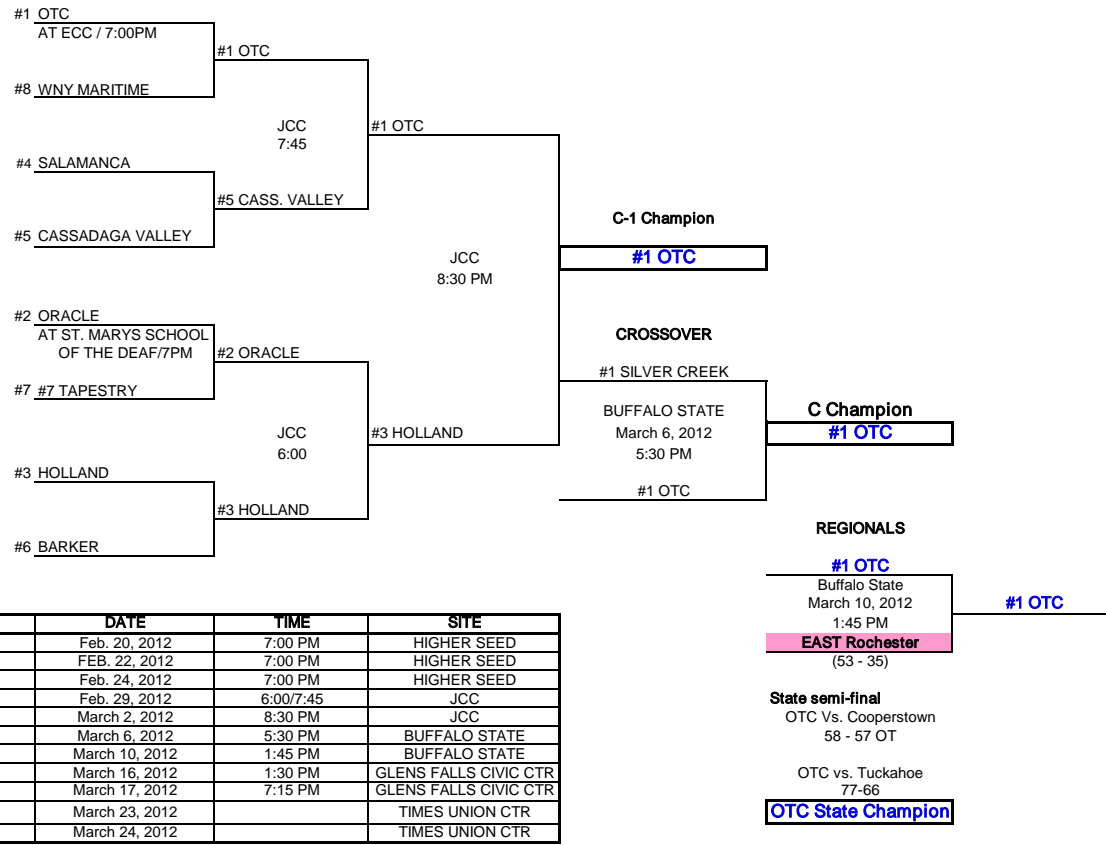

1ST ROUND	2ND ROUND	QUARTER	SEMI	FINAL
Feb. 21, 2012	February 22, 2012	Feb. 24, 2012	FEB. 27, 28, 2012	March 3, 2012

ROUND	DAY	DATE	TIME	SITE
1ST ROUND	TUESDAY	Feb. 21, 2012	7:00 PM	HIGHER SEED
2ND ROUND	WEDNESDAY	Feb. 22, 2012	7:00 PM	HIGHER SEED
QUARTER	FRIDAY	Feb. 24, 2012	Fe	HIGHER SEED
SEMI	MONDAY/TUESDAY	Feb. 27, 28, 2012	5:30 PM	BUFFALO STATE
FINAL	SATURDAY	March 3, 2012	12:00 PM	BUFFALO STATE
REGIONAL QUALIFIER	TUESDAY	March 6, 2012	7:00 PM	BUFFALO STATE
REGIONAL	SATURDAY	March 10, 2012	3:30 PM	BUFFALO STATE
STATE SEMI		March 16, 2012	6:45 PM	GLENS FALLS CIVIC CTR
STATE FINAL		March 17, 2012	9:00 PM	GLENS FALLS CIVIC CTR
FEDERATION SEMI		March 23, 2012		TIMES UNION CTR
FEDERATION FINAL		March 24, 2012		TIMES UNION CTR

State Semi Final
Olean(44) vs. Bishop Luden (60)

2011-2012 CLASSIFICATIONS AND BRACKETS BOYS

UP DATED
9/25/2012

AND BRACKETS

C-1

CLASS C-1

	SCHOOL	LEAGUE	LEAGUE RECORD		POWER POINTS	POWER RATING	OVERALL RECORD	
			WINS	LOSSES			WINS	LOSSES
1	OTC	BUFFALO	14	0	75	5.357	15	3
2	ORACLE	INDEPENDENT	14	4	68	3.778	14	4
3	HOLLAND	ECIC	6	6	36	3.000	8	10
4	SALAMANCA	CCAA	6	6	30	2.500	10	8
5	CASSADAGA VALLEY	CCAA	5	7	25	2.083	8	10
6	BARKER	NO	4	10	25	1.786	5	13
7	TAPESTRY	INDEPENDENT	5	13	27	1.500	5	13
8	WNY MARITIME	INDEPENDENT	4	12	22	1.375	4	12

1ST ROUND	2ND ROUND	QUARTER	SEMI	FINAL
February 20, 2012	February 22, 2012	Feb. 24, 2012	Feb. 29, 2012	March 2, 2012

ROUND	DAY	DATE	TIME	SITE
1ST ROUND	MONDAY	Feb. 20, 2012	7:00 PM	HIGHER SEED
2ND ROUND	WEDNESDAY	FEB. 22, 2012	7:00 PM	HIGHER SEED
QUARTER	FRIDAY	Feb. 24, 2012	7:00 PM	HIGHER SEED
SEMI	WEDNESDAY	Feb. 29, 2012	6:00/7:45	JCC
FINAL	FRIDAY	March 2, 2012	8:30 PM	JCC
REGIONAL QUALIFIER	TUESDAY	March 6, 2012	5:30 PM	BUFFALO STATE
REGIONAL	SATURDAY	March 10, 2012	1:45 PM	BUFFALO STATE
STATE SEMI		March 16, 2012	1:30 PM	GLENS FALLS CIVIC CTR.
STATE FINAL		March 17, 2012	7:15 PM	GLENS FALLS CIVIC CTR.
FEDERATION SEMI		March 23, 2012		TIMES UNION CTR
FEDERATION FINAL		March 24, 2012		TIMES UNION CTR