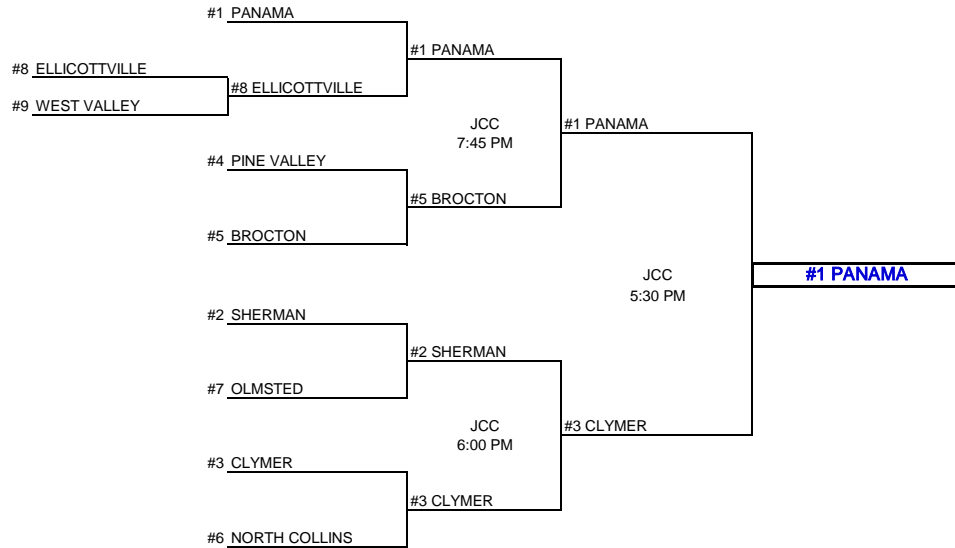

REGIONALS

#1 OTC
Buffalo State
March 10, 2012
1:45 PM

EAST Rochester
(53 - 35)

State semi-final
OTC Vs. Cooperstown
58 - 57 OT

OTC vs. Tuckahoe
77-66

OTC State Champion

2011-2012 CLASSIFICATIONS AND BRACKETS BOYS

UP DATED
9/25/2012

AND BRACKETS

D

CLASS **D**

	SCHOOL	LEAGUE	LEAGUE RECORD		POWER POINTS	POWER RATING	OVERALL RECORD	
			WINS	LOSSES			WINS	LOSSES
1	PANAMA	CCAA	11	1	55	4.5833	15	3
2	SHERMAN	CCAA	10	2	50	4.1667	14	4
3	CLYMER	CCAA	9	3	45	3.7500	11	7
4	PINE VALLEY	CCAA	5	7	27	2.2500	7	11
5	BROCTON	CCAA	5	7	25	2.0833	7	9
6	NORTH COLLINS	CCAA	5	7	25	2.0833	10	8
7	OLMSTED	BUFFALO	3	11	19	1.3571	4	14
8	ELLCOTTVILLE	CCAA	3	9	16	1.3333	3	15
9	WEST VALLEY	CCAA	2	10	10	0.8333	3	15

1ST ROUND	2ND ROUND	QUARTER	SEMI	FINAL
February 20, 2012	February 22, 2012	Feb. 24, 2012	Feb. 27	March 2, 2012

REGIONALS
PANAMA
Buffalo State
March 10, 2012
NOON
NOTRE-Dame-Batavia
(62-51)

ROUND	DAY	DATE	TIME	SITE
1ST ROUND	MONDAY	Feb. 20, 2012	7:00 PM	HIGHER SEED
2ND ROUND	WEDNESDAY	Feb. 22, 2012	7:00 PM	HIGHER SEED
QUARTER	FRIDAY	Feb. 24, 2012	7:00 PM	HIGHER SEED
SEMI	MONDAY	Feb. 27, 2012	6:00/7:45	JCC
FINAL	FRIDAY	March 2, 2012	5:30 PM	JCC
REGIONAL	SATURDAY	March 10, 2012	12:00 PM	BUFFALO STATE
STATE SEMI		March 16, 2012	10:00 AM	GLENS FALLS CIVIC CTR
STATE FINAL		March 17, 2012	5:30 PM	GLENS FALLS CIVIC CTR
FEDERATION SEMI		March 23, 2012		TIMES UNION CTR
FEDERATION FINAL		March 24, 2012		TIMES UNION CTR