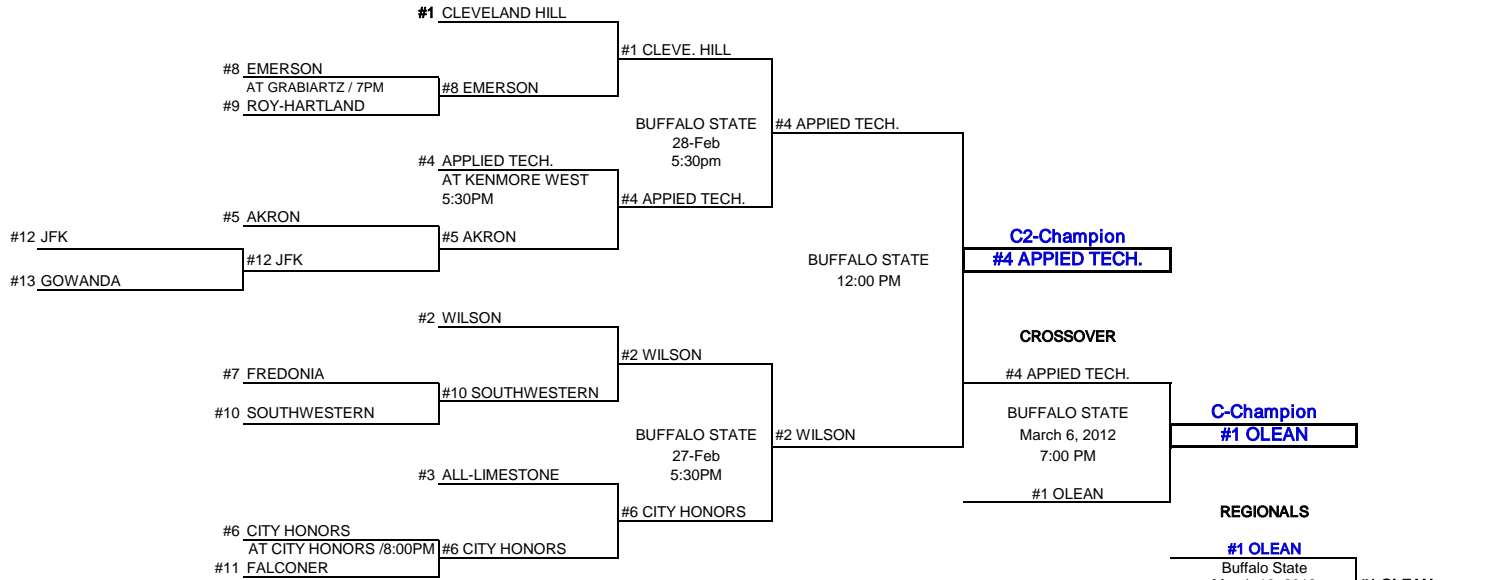

2011-2012 CLASSIFICATIONS AND BRACKETS BOYS

UP DATED
9/25/2012

AND BRACKETS

B-2

SCHOOL CLASS	LEAGUE B-2	LEAGUE RECORD		POWER POINTS	POWER RATING	OVERALL RECORD	
		WINS	LOSSES			WINS	LOSSES
1 CLEVELAND HILL	ECIC	11	1	53	4.417	15	2
2 WILSON	NO	11	3	55	3.929	13	5
3 ALLEGANY/LIMESTONE	CCAA	8	4	40	3.333	11	7
4 APPLIED TECH.	NO	9	5	46	3.286	10	8
5 AKRON	NO	9	5	46	3.286	11	7
6 CITY HONORS	BUFFALO	10	4	41	2.929	12	6
7 FREDONIA	CCAA	6	6	30	2.500	7	10
8 EMERSON	BUFFALO	7	7	29	2.071	11	7
9 ROY-HARTLAND	NO	5	9	24	1.714	7	11
10 SOUTHWESTERN	CCAA	4	8	20	1.667	6	11
11 FALCONER	ECIC	2	10	10	0.833	3	15
12 JFK	CCAA	2	10	10	0.833	4	14
13 GOWANDA	CCAA	0	12	0	0.000	2	16

1ST ROUND	2ND ROUND	QUARTER	SEMI	FINAL
Feb. 21, 2012	February 22, 2012	Feb. 24, 2012	FEB. 27, 28, 2012	March 3, 2012

ROUND	DAY	DATE	TIME	SITE
1ST ROUND	TUESDAY	Feb. 21, 2012	7:00 PM	HIGHER SEED
2ND ROUND	WEDNESDAY	Feb. 22, 2012	7:00 PM	HIGHER SEED
QUARTER	FRIDAY	Feb. 24, 2012	Fe	HIGHER SEED
SEMI	MONDAY/TUESDAY	Feb. 27, 28, 2012	5:30 PM	BUFFALO STATE
FINAL	SATURDAY	March 3, 2012	12:00 PM	BUFFALO STATE
REGIONAL QUALIFIER	TUESDAY	March 6, 2012	7:00 PM	BUFFALO STATE
REGIONAL	SATURDAY	March 10, 2012	3:30 PM	BUFFALO STATE
STATE SEMI		March 16, 2012	6:45 PM	GLENS FALLS CIVIC CTR
STATE FINAL		March 17, 2012	9:00 PM	GLENS FALLS CIVIC CTR
FEDERATION SEMI		March 23, 2012		TIMES UNION CTR
FEDERATION FINAL		March 24, 2012		TIMES UNION CTR

State Semi Final
Olean(44) vs. Bishop Luden (60)