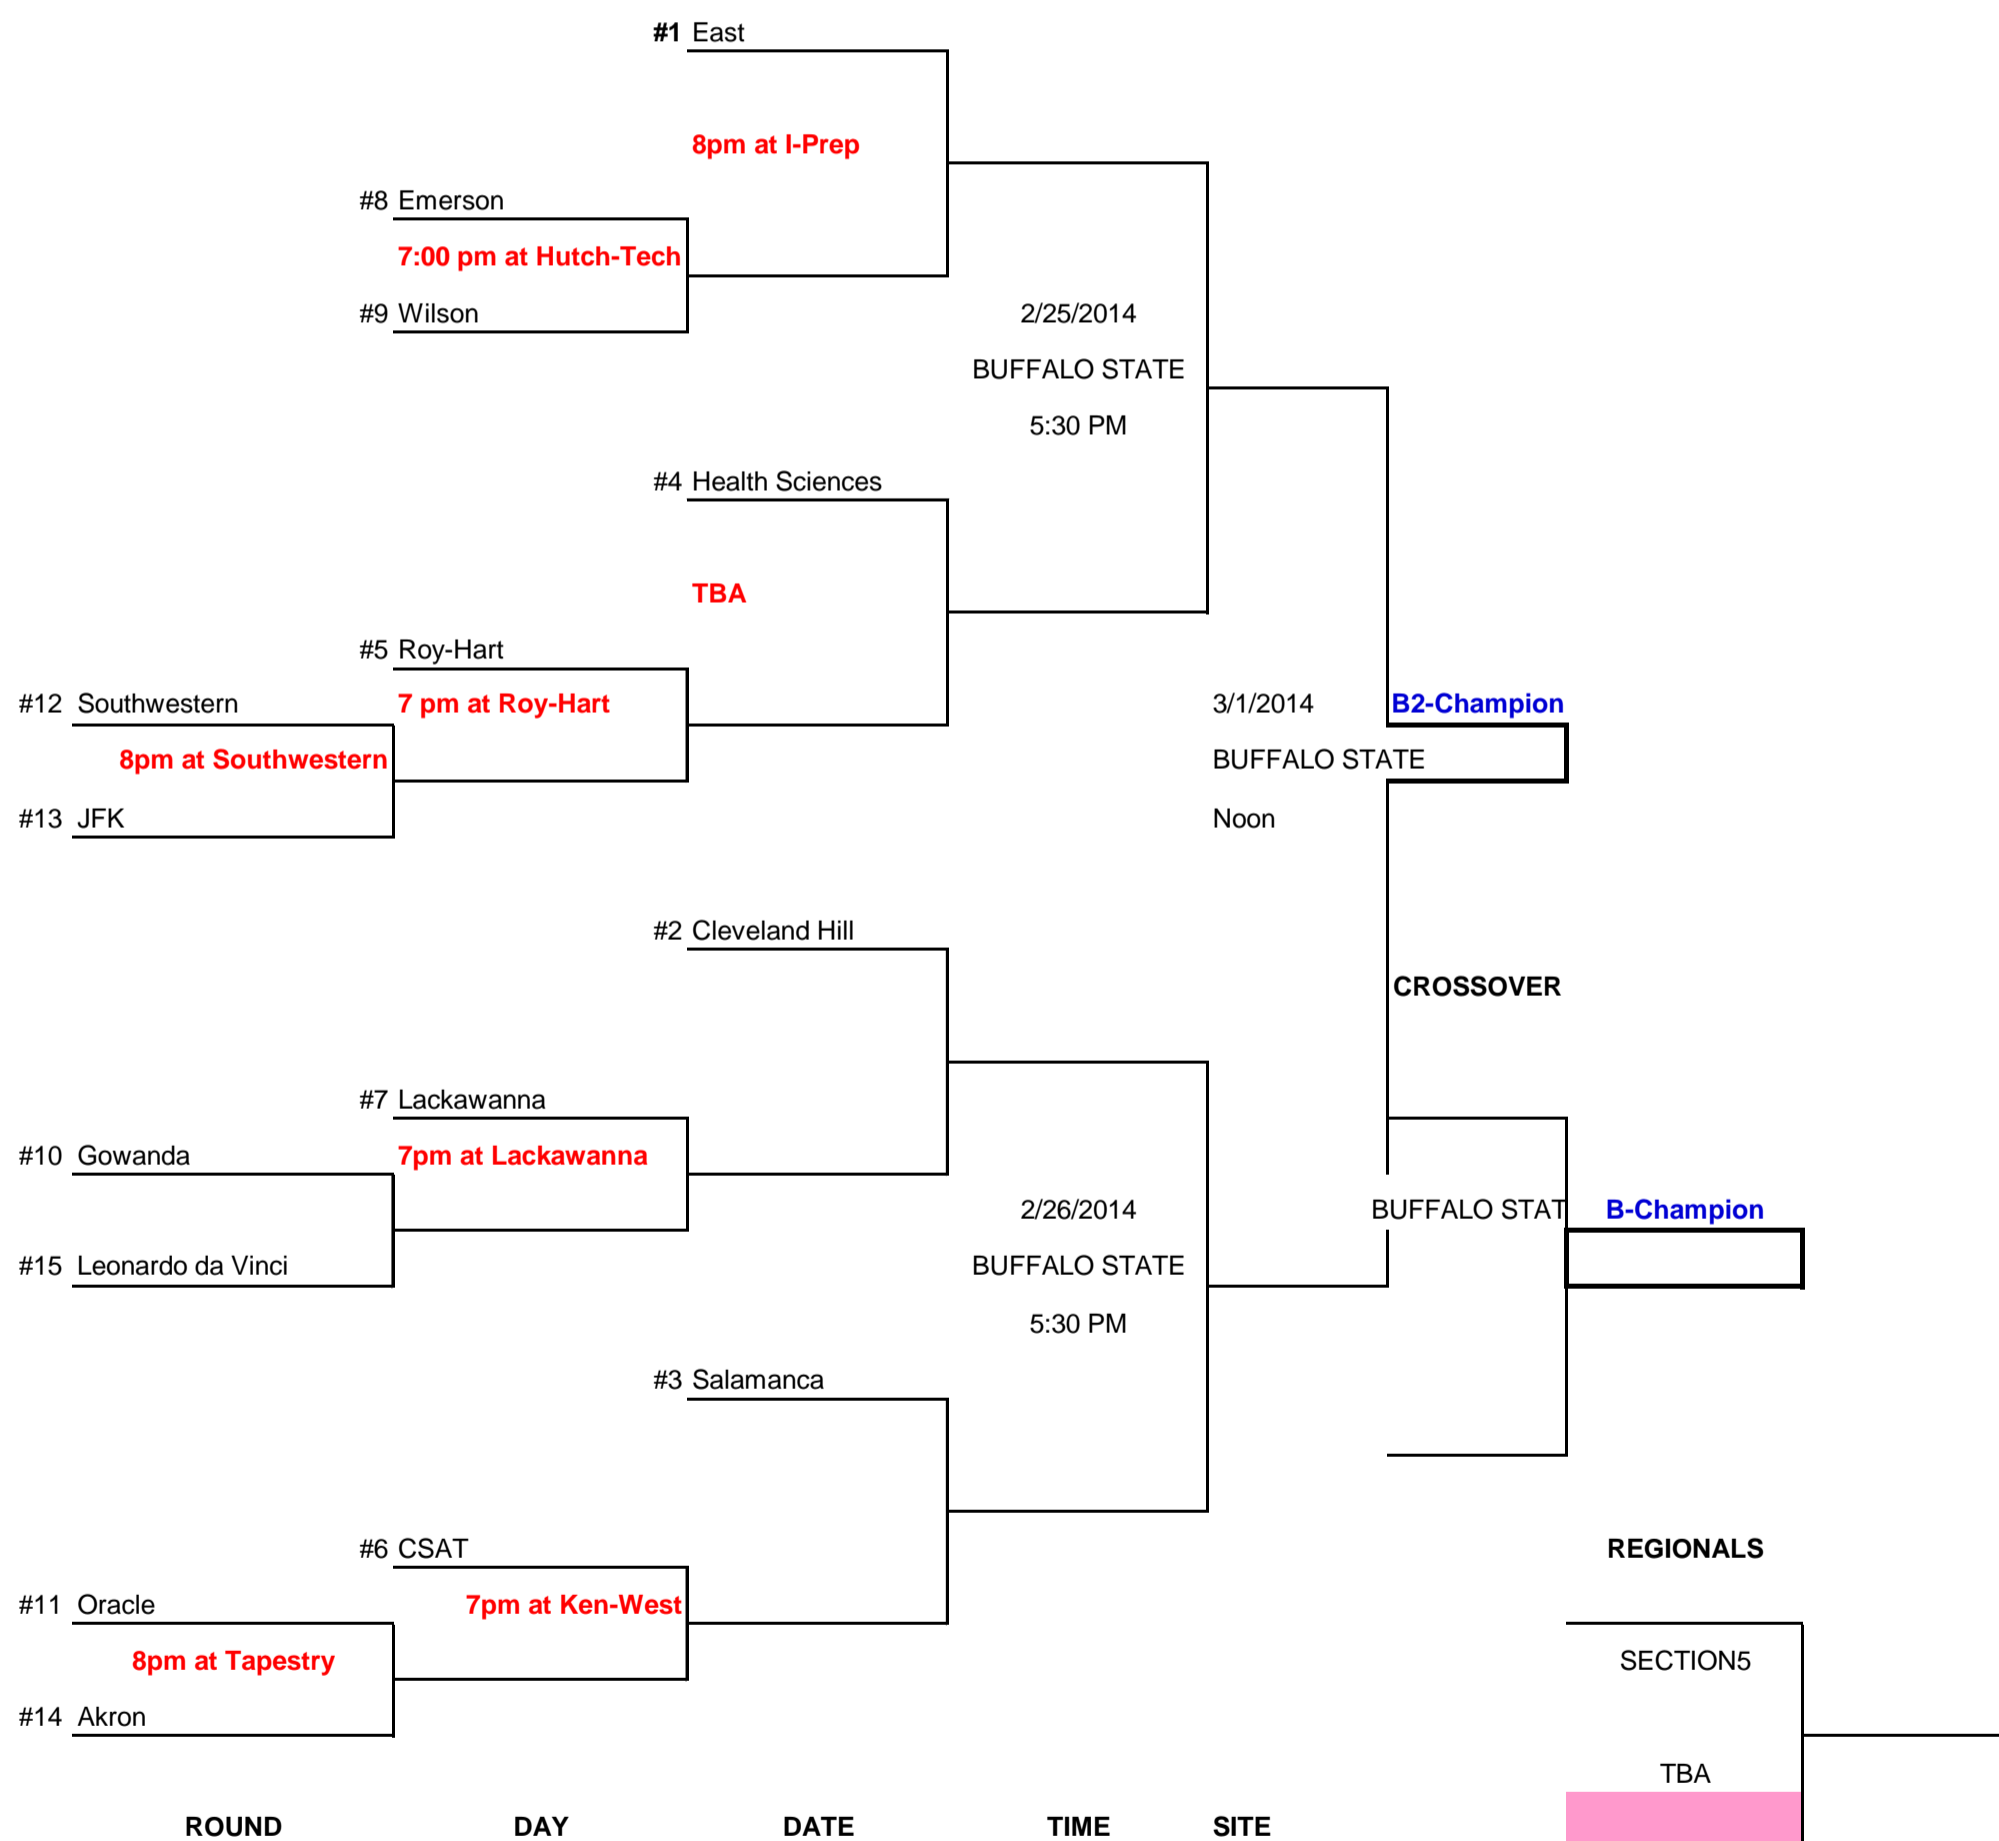

CLASS: B2

Updated: 2/15/2014

	SCHOOL	LEAGUE	LEAGUE	OVERALL	POWER		POWER	
			WIN/LOSS	WIN/LOSS	TOT QP	TOT WP	POINTS	RATING
1	East	Buffalo	15/3	10/2	18	0.833	56	4.667
2	Cleveland Hill	ECIC	13/4	11/1	17	0.765	54	4.500
3	Salamanca	CCAA	13/5	9/1	18	0.722	38	3.800
4	Health Sciences	Independent	14/4	7/1	18	0.788	66	3.667
5	Roy-Hart	NO	9/9	8/6	18	0.500	41	2.929
6	CSAT	NO	8/10	7/7	18	0.444	36	2.571
7	Lackawanna	ECIC	7/10	6/6	17	0.412	29	2.417
8	Emerson	Buffalo	6/9	4/8	16	0.438	19	1.583
9	Wilson	NO	5/13	4/10	18	0.278	20	1.429
10	Gowanda	CCAA	10/8	3/7	18	0.556	12	1.200
11	Oracle	Independent	4/14	1/8	18	0.222	17	0.944
12	Southwestern	CCAA	5/12	2/8	17	0.294	9	0.900
13	JFK	ECIC	2/16	2/11	18	0.111	10	0.833
14	Akron	NO	4/14	2/12	18	0.222	11	0.786
15	Leonardo da Vinci	Buffalo	0/13	0/0	13	0.000	0	0.000

1ST ROUND	2ND ROUND	QUARTER	SEMI	FINAL
2/18/14	2/19/14	2/21/14		

ROUND	DAY	DATE	TIME	SITE
1ST ROUND	Tuesday	February 18, 2014	TBA	HIGHER SEED
2ND ROUND	Wednesday	February 19, 2014	TBA	HIGHER SEED
QUARTER	Friday	February 21, 2014	TBA	HIGHER SEED
SEMI		February 26, 2014	5:30 PM	BUFFALO STATE
SEMI		February 25, 2014	5:30 PM	BUFFALO STATE
FINAL		March 1, 2014	Noon	BUFFALO STATE
CROSSOVER		March 4, 2014	TBA	BUFFALO STATE
REGIONAL		March 8, 2014	TBA	SECTION5
STATE SEMI		March 14, 2014	TBA	GLENS FALLS CIVIC CTR
STATE FINAL		March 16, 2014	TBA	GLENS FALLS CIVIC CTR
FEDERATION SEMI		March 21, 2014	TBA	TIMES UNION CTR
FEDERATION FINAL		March 22, 2014	TBA	TIMES UNION CTR