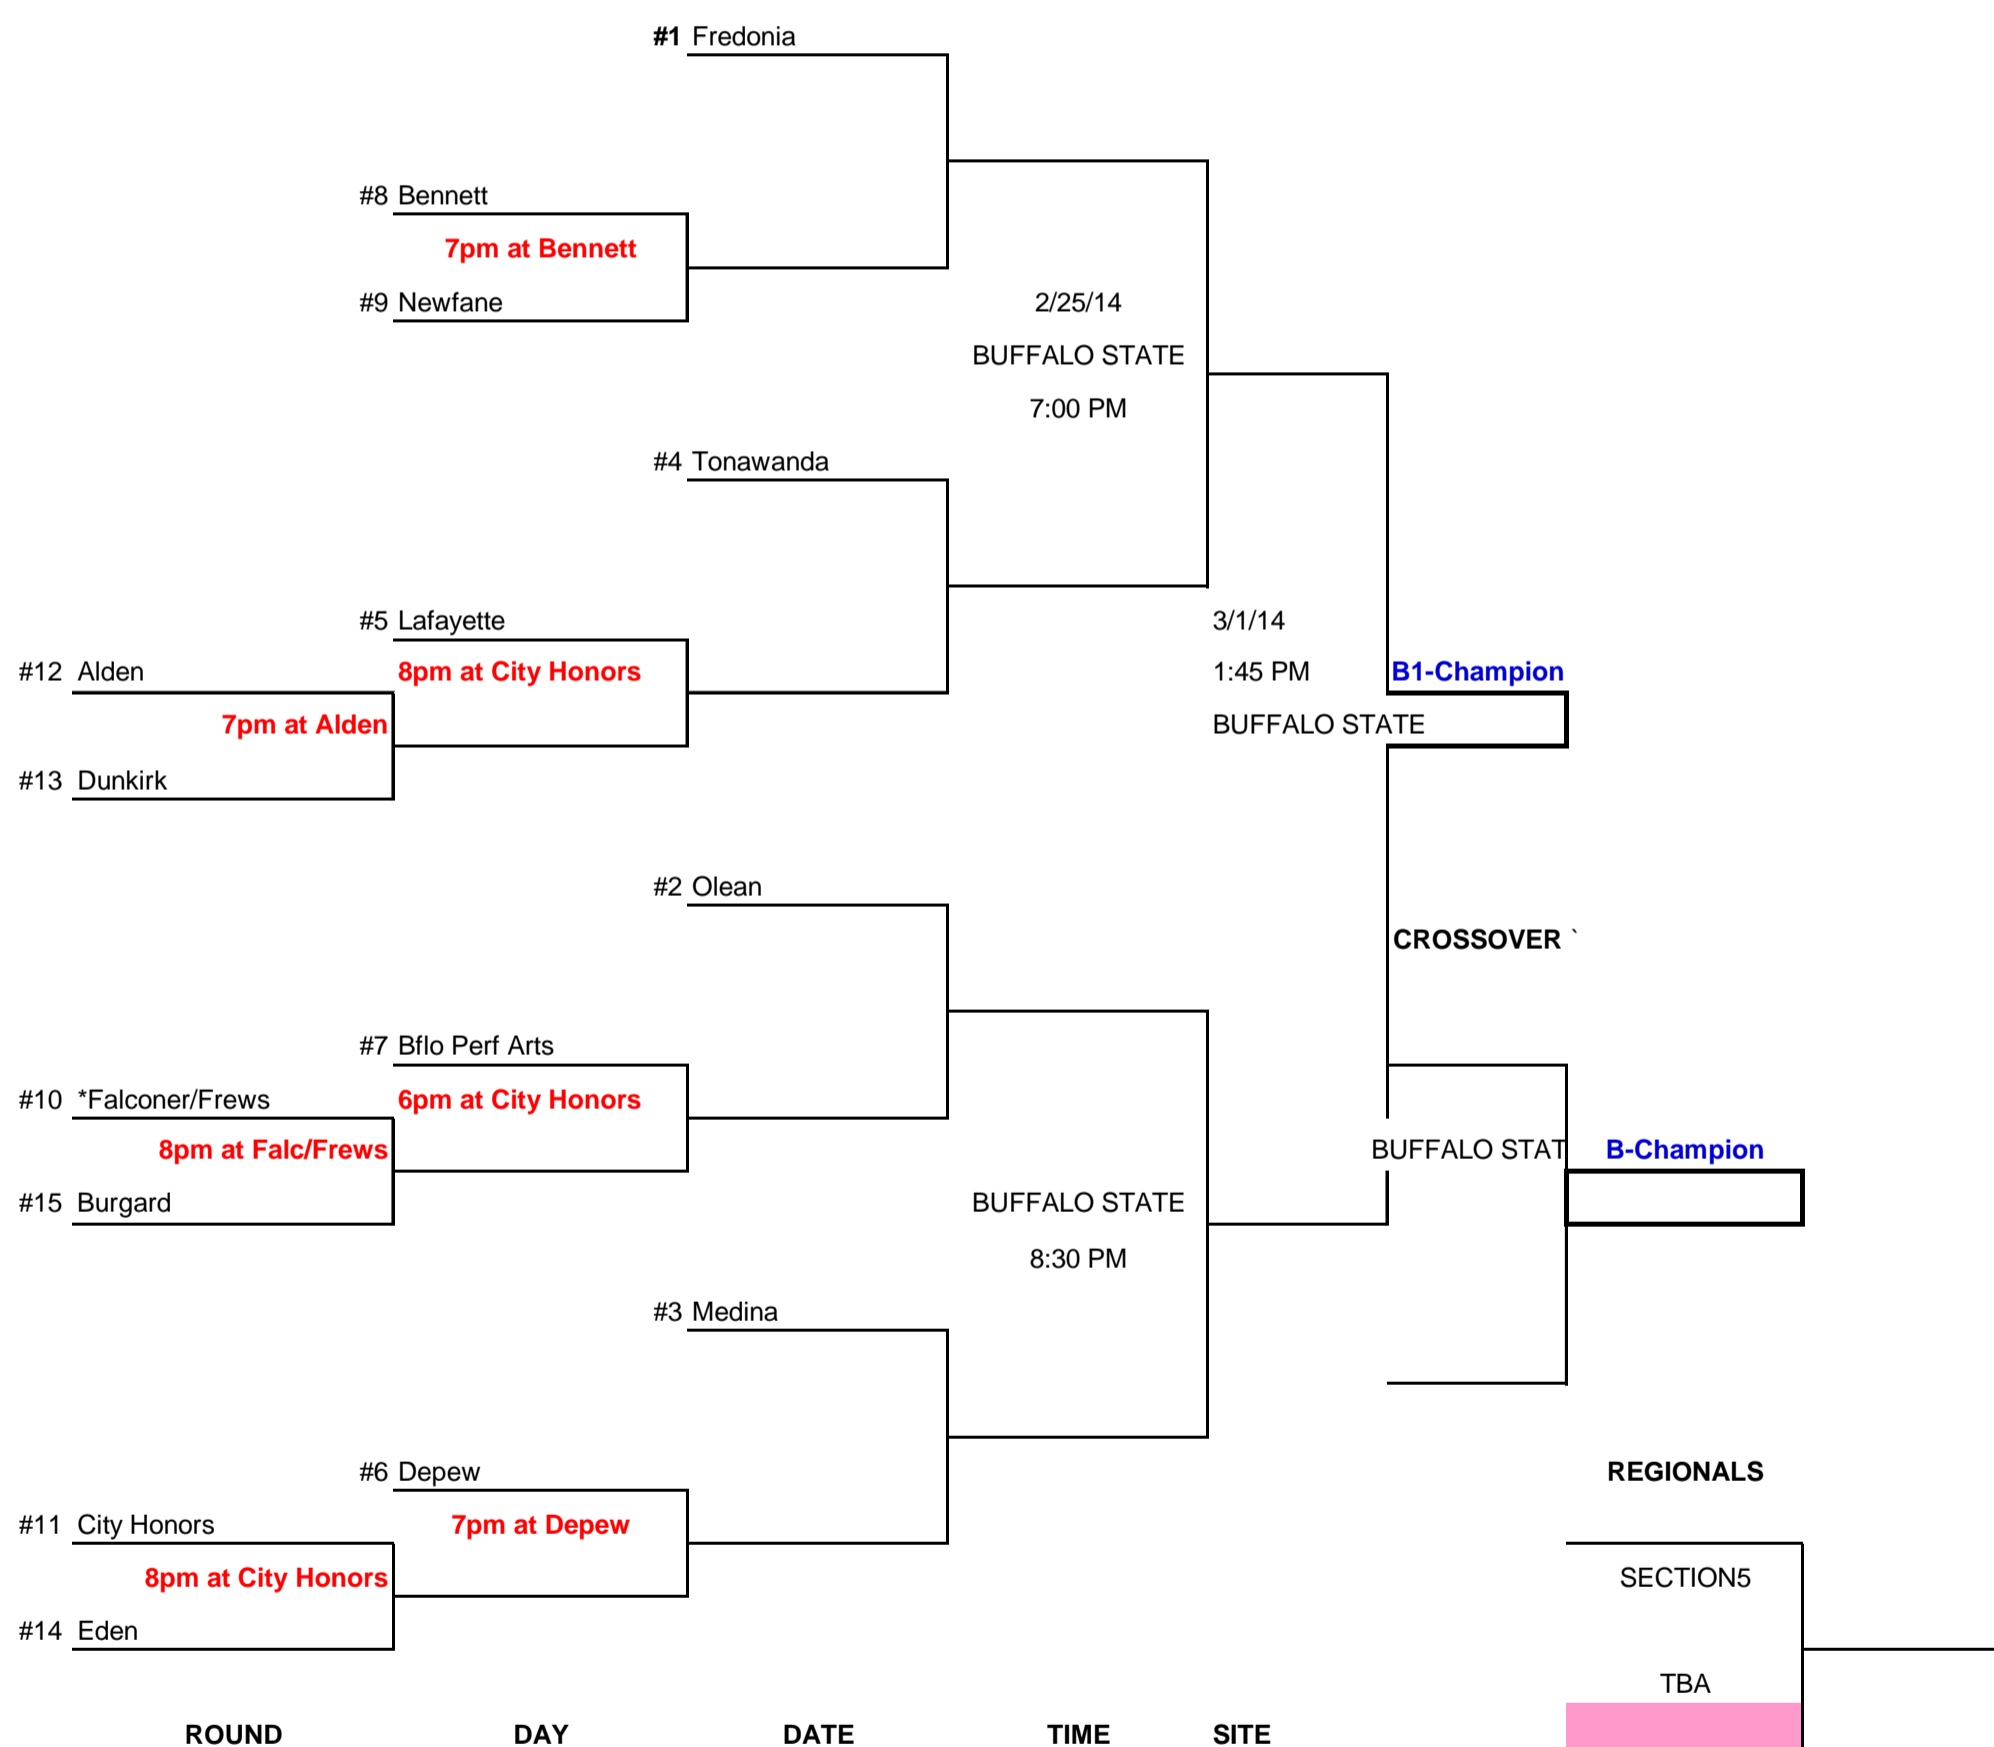

1ST ROUND	2ND ROUND	QUARTER	SEMI	FINAL
2/18/14	2/19/14	2/21/14	2/25/14	3/1/14

ROUND	DAY	DATE	TIME	SITE
1ST ROUND	Tuesday	February 18, 2014	TBA	HIGHER SEED
2ND ROUND	Wednesday	February 19, 2014	TBA	HIGHER SEED
QUARTER	Friday	February 21, 2014	TBA	HIGHER SEED
SEMI		February 25, 2014	TBA	BUFFALO STATE
SEMI		February 25, 2014	TBA	BUFFALO STATE
FINAL		March 1, 2014	TBA	BUFFALO STATE
CROSSOVER		March 4, 2014	TBA	BUFFALO STATE
REGIONAL		March 8, 2014	TBA	SECTION 5
STATE SEMI		March 14, 2014	TBA	GLENS FALLS CIVIC CTR
STATE FINAL		March 16, 2014	TBA	GLENS FALLS CIVIC CTR
FEDERATION SEMI		March 21, 2014	TBA	TIMES UNION CTR
FEDERATION FINAL		March 22, 2014	TBA	TIMES UNION CTR