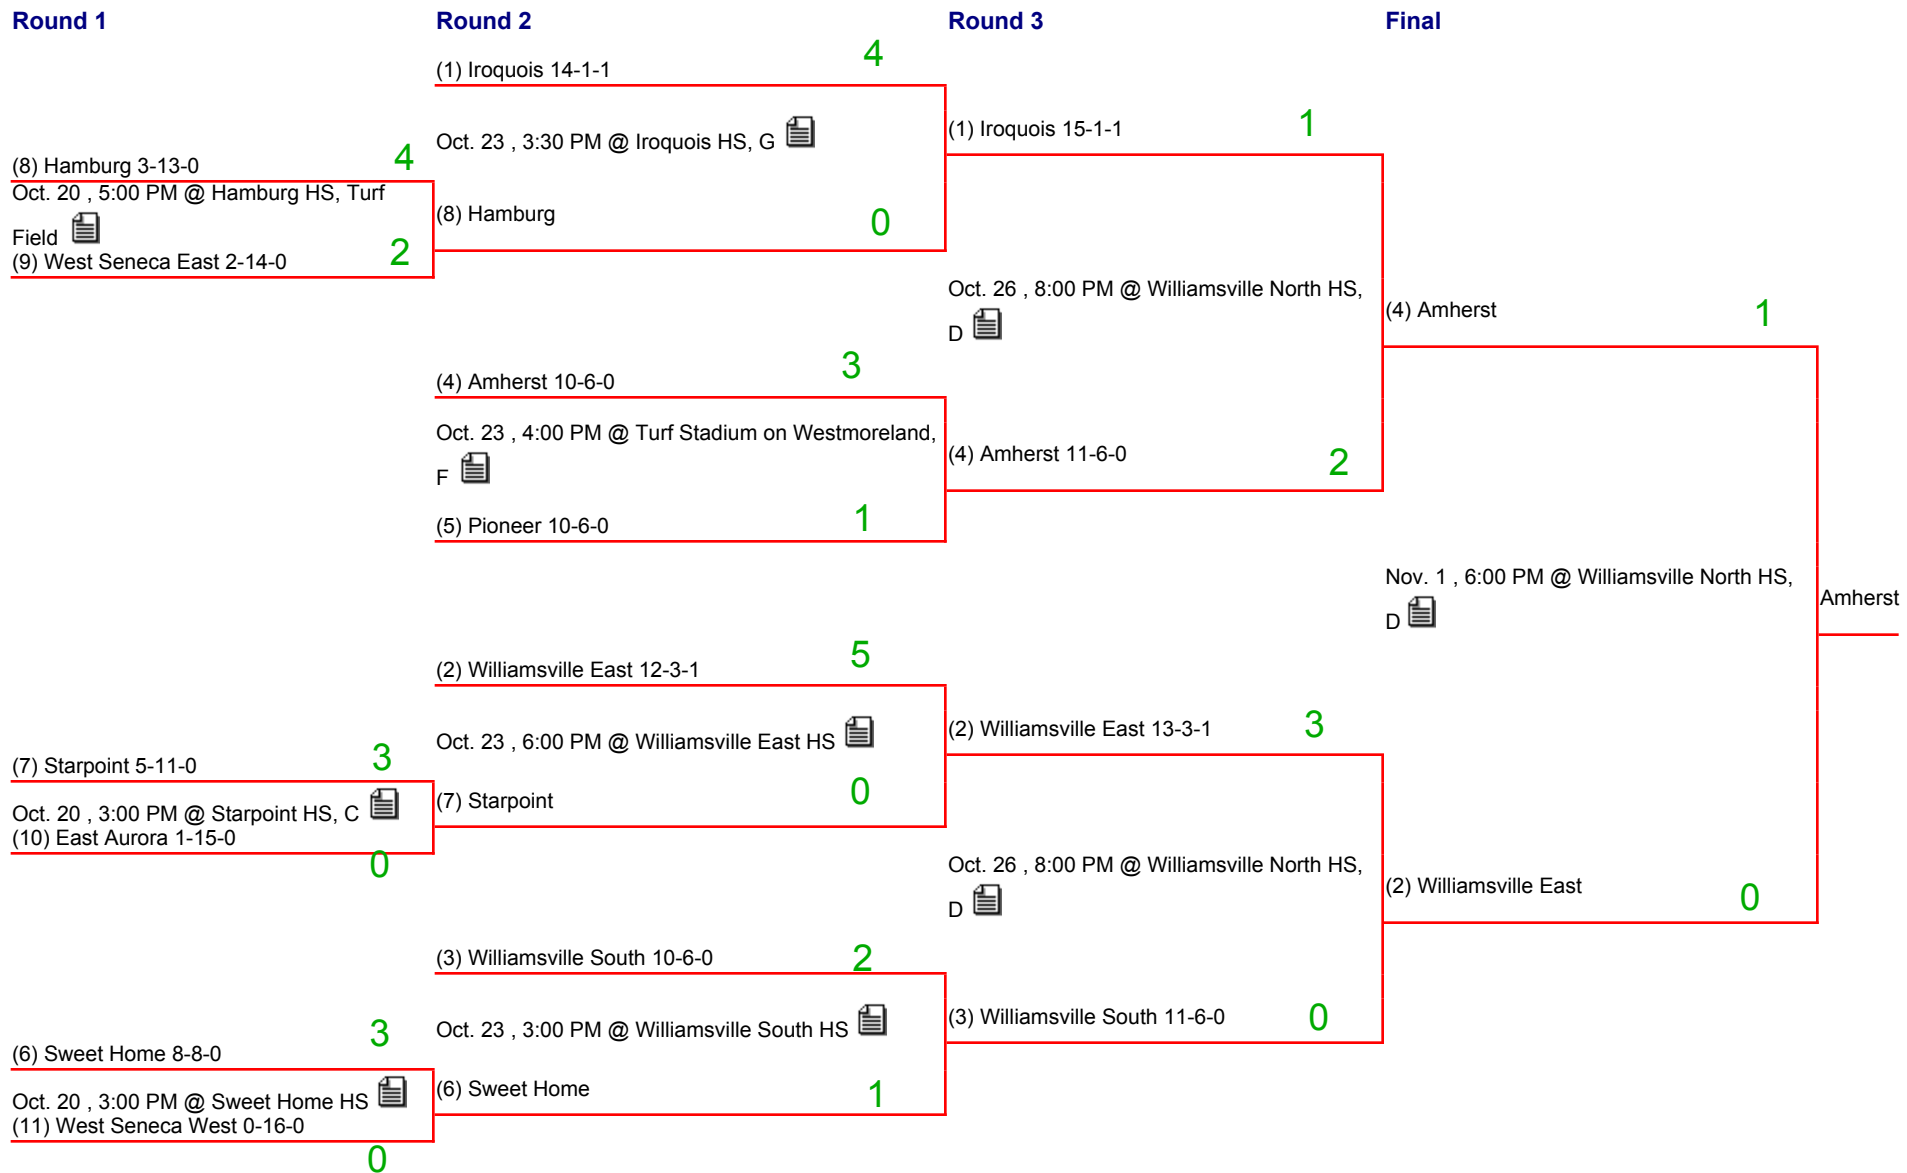

(1) Williamsville North 16-0-0

1

Oct. 26 , 6:00 PM @ Williamsville North HS, D 

(4) Lancaster 10-7-0

0

(2) Clarence 13-3-0

2

Oct. 26 , 6:00 PM @ Williamsville North HS, D 

(3) Orchard Park 9-7-0

0

Final

(1) Williamsville North

1

Nov. 1 , 6:00 PM @ Williamsville South HS 

Williamsville North

(2) Clarence

0

2018 Section 6 Girls Varsity Field Hockey Class B Sectional Bracket

2018 Section 6 Girls Varsity Field Hockey Class C Sectional Bracket

Round 1

(4) Holland 7-8-1

3

Oct. 23 , 3:00 PM @ Holland Elementary, F 
(5) Medina 5-7-0

0

(3) Royalton-Hartland 8-4-0

2

Oct. 23 , 3:00 PM @ Royalton Hartland HS, var. f-h field 1 
(6) Wilson 5-7-0

0

(2) Barker 11-1-0

1

Oct. 23 , 6:30 PM @ Veterans Park (Medina) 
(7) Eden 5-10-1