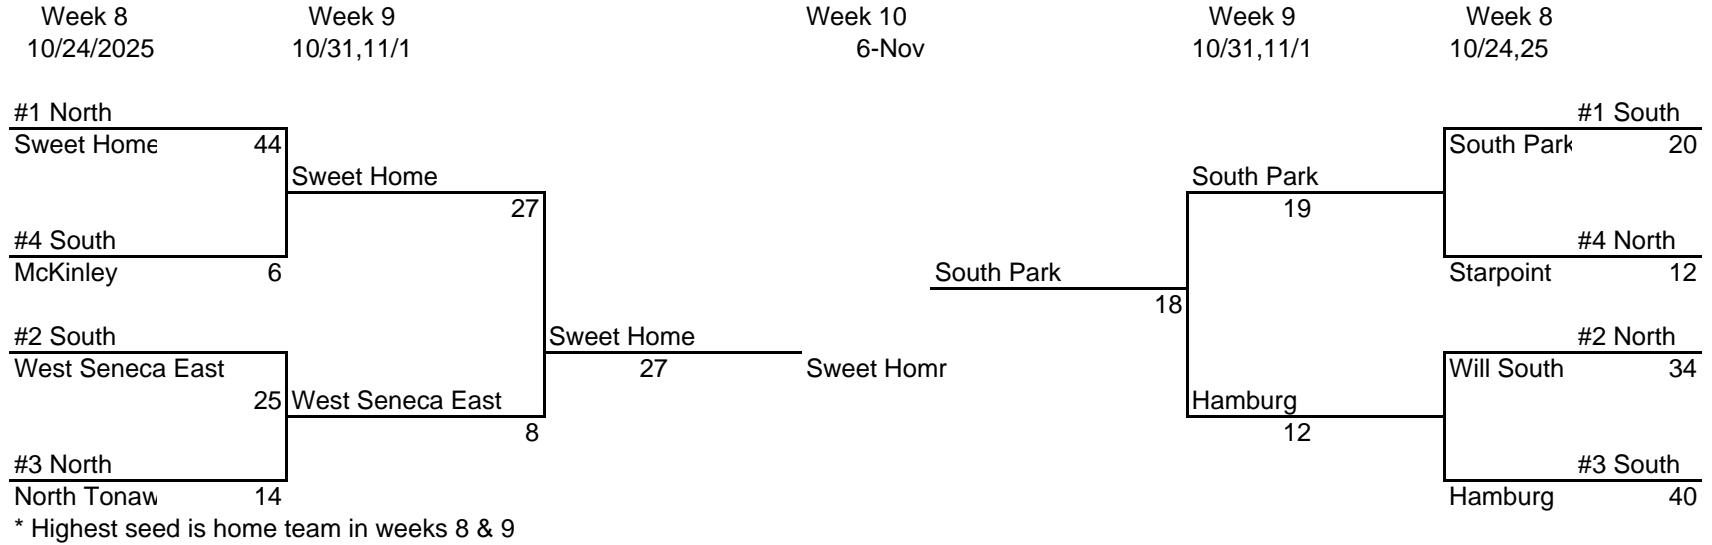

SECTION VI PLAY-OFFS "AA "

* Highest seed is home team in weeks 8 & 9

CHUCK FUNKE CLASSIC BRACKET

*Highest Seed is home team

SECTION VI PLAY-OFFS "A"

CHUCK FUNKE MEMORIAL CLASSICS

SECTION VI PLAY-OFFS "B"

* Highest seed is home team in weeks 8 & 9

CHUCK FUNKE MEMORIAL CLASSICS

*Highest seed is home team

SECTION VI PLAY-OFFS "C"

* Highest seed is home team in weeks 8 & 9

CHUCK FUNKE CLASSIC BRACKET

*Highest Seed is home team

Week 9
10/31/11/1

Week 10
RWS 11/6

CLASS D

1 Randolph

Randolph

28

4 Panama

0

2 Frank/EII/WV

Frank/EII/WV