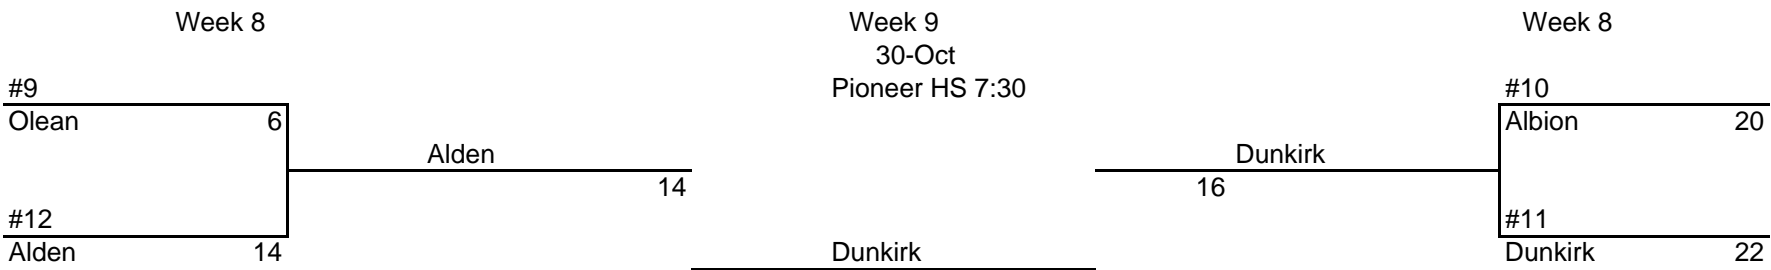

SECTION VI PLAY-OFFS "AA "

* Highest seed is home team in weeks 8 & 9

CHUCK FUNKE CLASSIC BRACKET

*Highest Seed is home team

SECTION VI PLAY-OFFS "A"

CHUCK FUNKE MEMORIAL CLASSICS

SECTION VI PLAY-OFFS "B"

* Highest seed is home team in weeks 8 & 9

CHUCK FUNKE MEMORIAL CLASSICS

*Highest seed is home team

SECTION VI PLAY-OFFS "C"

* Highest seed is home team in weeks 8 & 9

CHUCK FUNKE CLASSIC BRACKET

*Highest Seed is home team

Week 9
10/31/11/1

Week 10
RWS 11/6