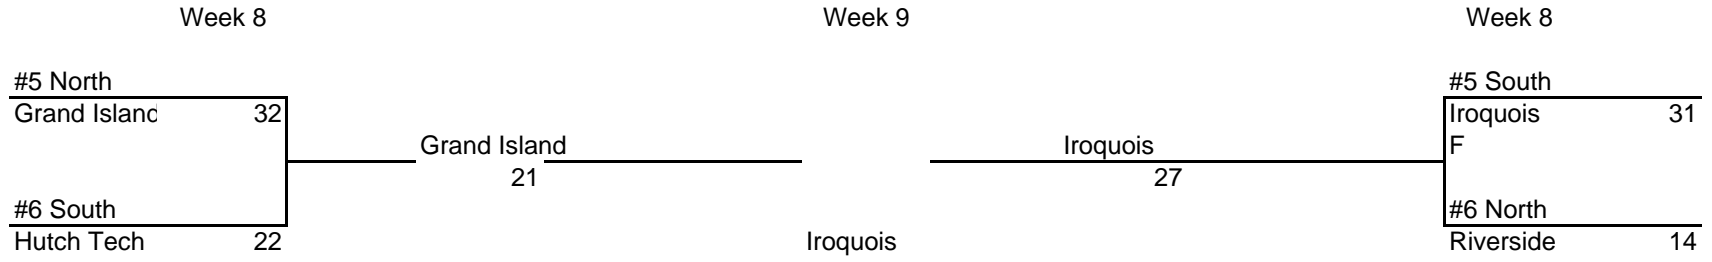

SECTION VI PLAY-OFFS "AA "

* Highest seed is home team in weeks 8 & 9

CHUCK FUNKE CLASSIC BRACKET

*Highest Seed is home team

SECTION VI PLAY-OFFS "A"

CHUCK FUNKE MEMORIAL CLASSICS

SECTION VI PLAY-OFFS "B"

* Highest seed is home team in weeks 8 & 9

CHUCK FUNKE MEMORIAL CLASSICS

*Highest seed is home team

SECTION VI PLAY-OFFS "C"

* Highest seed is home team in weeks 8 & 9

CHUCK FUNKE CLASSIC BRACKET

*Highest Seed is home team

Week 9
10/31/11/1

Week 10
RWS 11/6