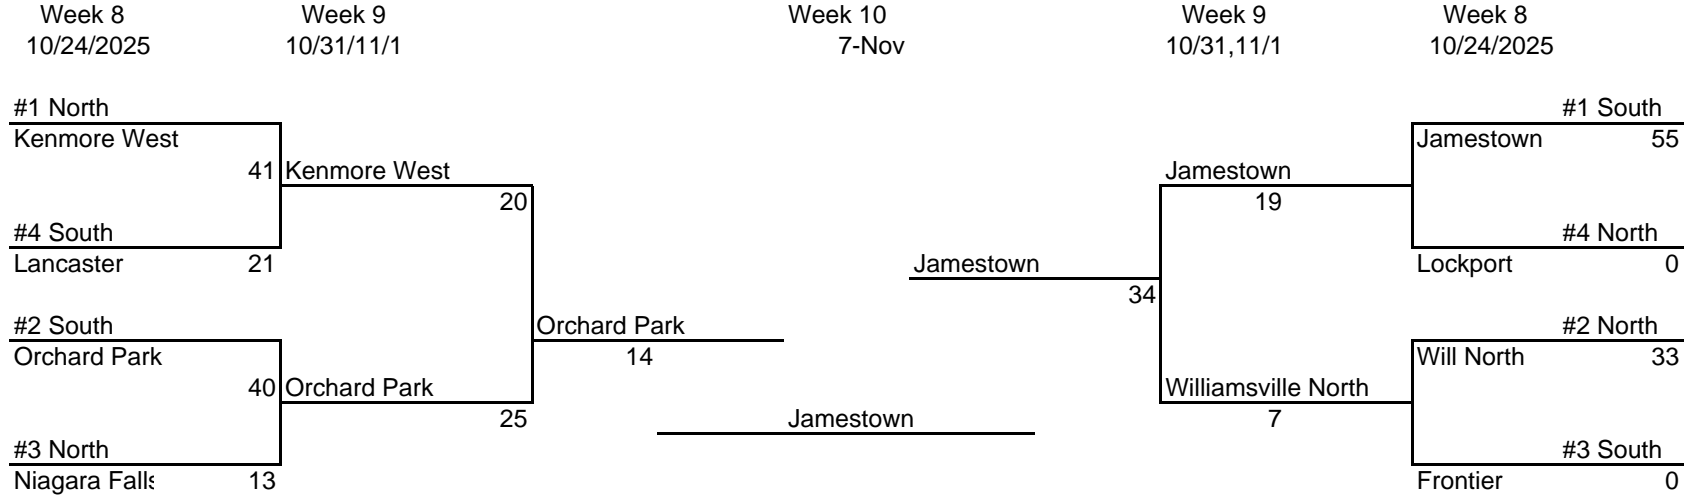

SECTION VI PLAY-OFFS "AA "

* Highest seed is home team in weeks 8 & 9

CHUCK FUNKE CLASSIC BRACKET

*Highest Seed is home team

SECTION VI PLAY-OFFS "A"

CHUCK FUNKE MEMORIAL CLASSICS

SECTION VI PLAY-OFFS "B"

* Highest seed is home team in weeks 8 & 9

CHUCK FUNKE MEMORIAL CLASSICS

*Highest seed is home team

SECTION VI PLAY-OFFS "C"

* Highest seed is home team in weeks 8 & 9

CHUCK FUNKE CLASSIC BRACKET

*Highest Seed is home team

Week 9
10/31/11/1

Week 10
RWS 11/6

CLASS D

1 Randolph

Randolph

28

4 Panama

0

2 Frank/EII/WV

Frank/EII/WV