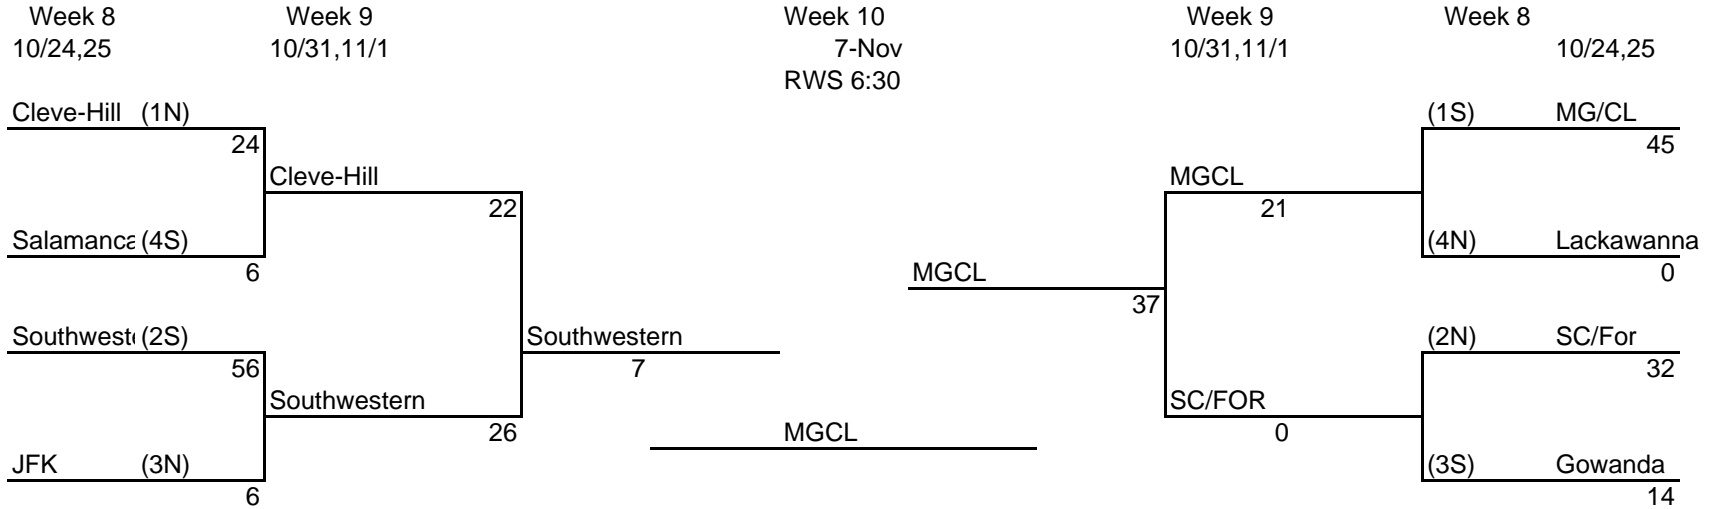

SECTION VI PLAY-OFFS "AA "

* Highest seed is home team in weeks 8 & 9

CHUCK FUNKE CLASSIC BRACKET

*Highest Seed is home team

SECTION VI PLAY-OFFS "A"

CHUCK FUNKE MEMORIAL CLASSICS

SECTION VI PLAY-OFFS "B"

* Highest seed is home team in weeks 8 & 9

CHUCK FUNKE MEMORIAL CLASSICS

*Highest seed is home team

SECTION VI PLAY-OFFS "C"

* Highest seed is home team in weeks 8 & 9

CHUCK FUNKE CLASSIC BRACKET

*Highest Seed is home team

Week 9
10/31/11/1

Week 10
RWS 11/6

CLASS D

1 Randolph

Randolph

28

4 Panama

0

2 Frank/EII/WV

Frank/EII/WV