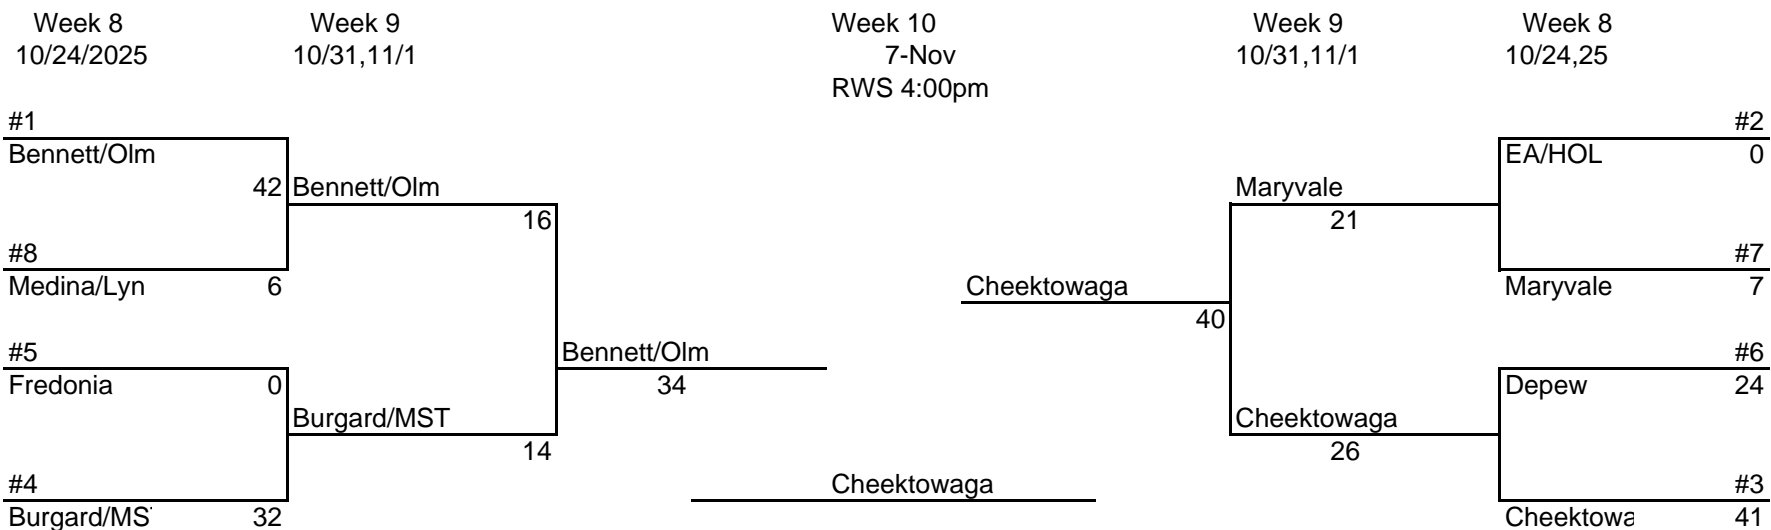

SECTION VI PLAY-OFFS "AA "

* Highest seed is home team in weeks 8 & 9

CHUCK FUNKE CLASSIC BRACKET

*Highest Seed is home team

SECTION VI PLAY-OFFS "A"

CHUCK FUNKE MEMORIAL CLASSICS

SECTION VI PLAY-OFFS "B"

* Highest seed is home team in weeks 8 & 9

CHUCK FUNKE MEMORIAL CLASSICS

*Highest seed is home team

SECTION VI PLAY-OFFS "C"

* Highest seed is home team in weeks 8 & 9

CHUCK FUNKE CLASSIC BRACKET

*Highest Seed is home team

Week 9
10/31/11/1

Week 10
RWS 11/6