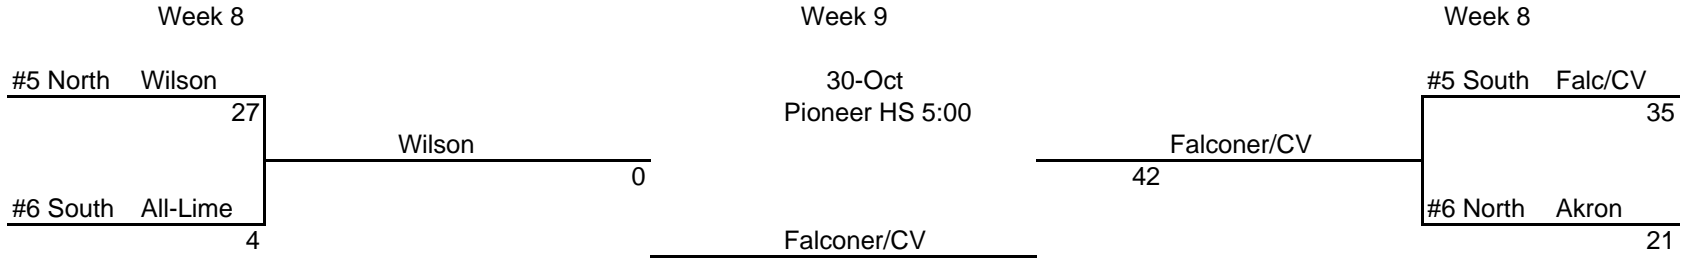

SECTION VI PLAY-OFFS "AA "

* Highest seed is home team in weeks 8 & 9

CHUCK FUNKE CLASSIC BRACKET

*Highest Seed is home team

SECTION VI PLAY-OFFS "A"

CHUCK FUNKE MEMORIAL CLASSICS

SECTION VI PLAY-OFFS "B"

* Highest seed is home team in weeks 8 & 9

CHUCK FUNKE MEMORIAL CLASSICS

*Highest seed is home team

SECTION VI PLAY-OFFS "C"

* Highest seed is home team in weeks 8 & 9

CHUCK FUNKE CLASSIC BRACKET

*Highest Seed is home team

Week 9
10/31/11/1

Week 10
RWS 11/6