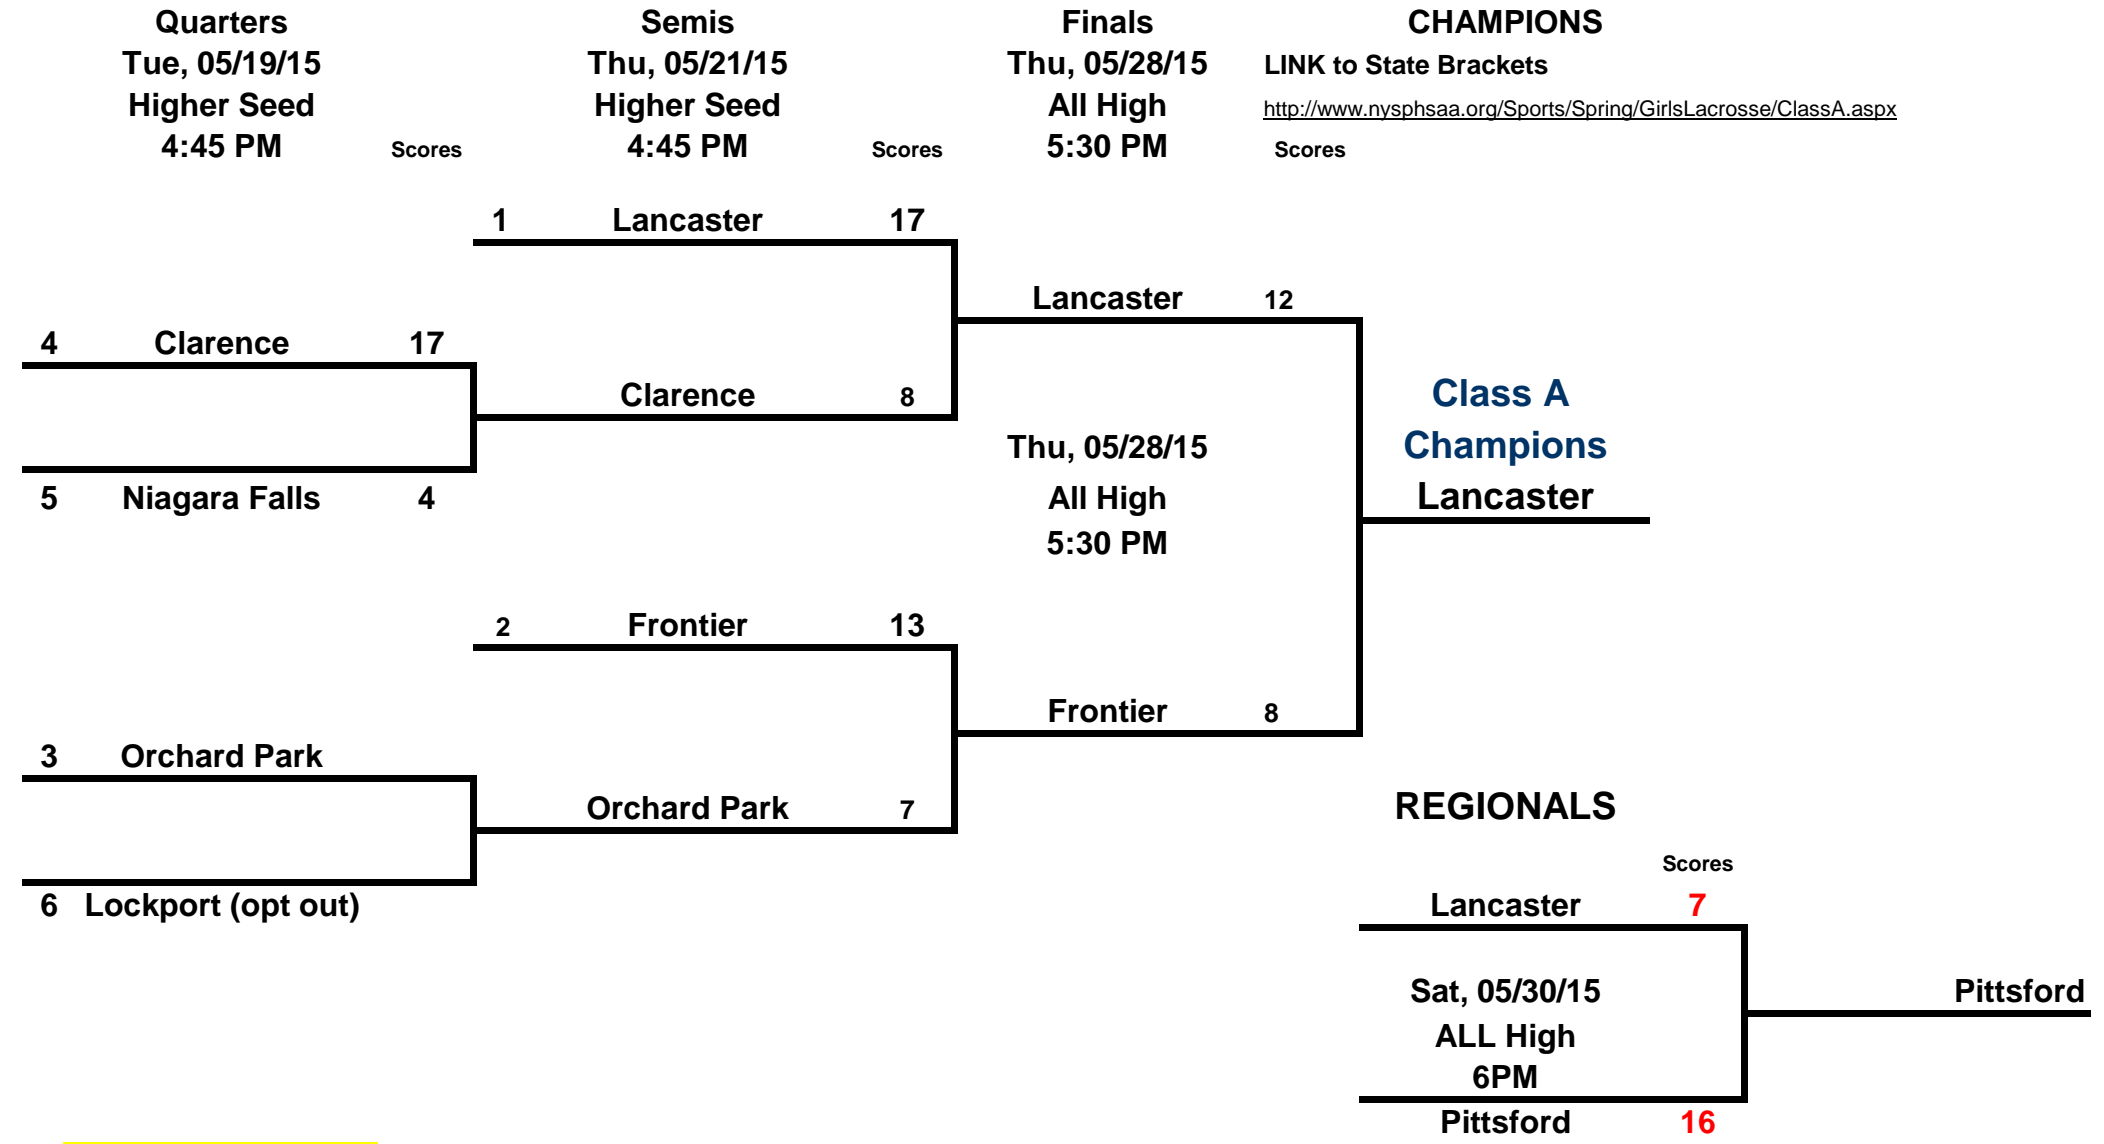

CLASS A

CLASS A TEAMS

- 1 Lancaster
- 2 Frontier
- 3 Orchard Park
- 4 Clarence
- 5 Niagara Falls
- 6 Lockport (opt out)

Beds Order High-Low

- Niagara Falls
- Lancaster
- Clarence
- Frontier
- Orchard Park
- Lockport

CLASS A Semi: 6/5 SUNY Cortland White 12 Noon
CLASS A Finals: 6/6 SUNY Cortland Red 12 Noon

**2015 Section VI
Girls Lacrosse Playoff Brackets**

Link to State Brackets
<http://www.nysphsaa.org/Sports/Spring/GirlsLacrosse.aspx>

Finals
Thu, 05/28/15
All High
8:00 PM

LINK to State Brackets

<http://www.nysphsaa.org/Sports/Spring/GirlsLacrosse/ClassB.aspx>

Scores

CHAMPIONS

CLASS B TEAMS

- 1 Hamburg
- 2 Niagara Wheatfield
- 3 Williamsville East
- 4 Williamsville North
- 5 West Seneca East
- 6 Grand Island
- 7 Williamsville South
- 8 West Seneca West
- 9 Sweet Home
- 10 North Tonawanda