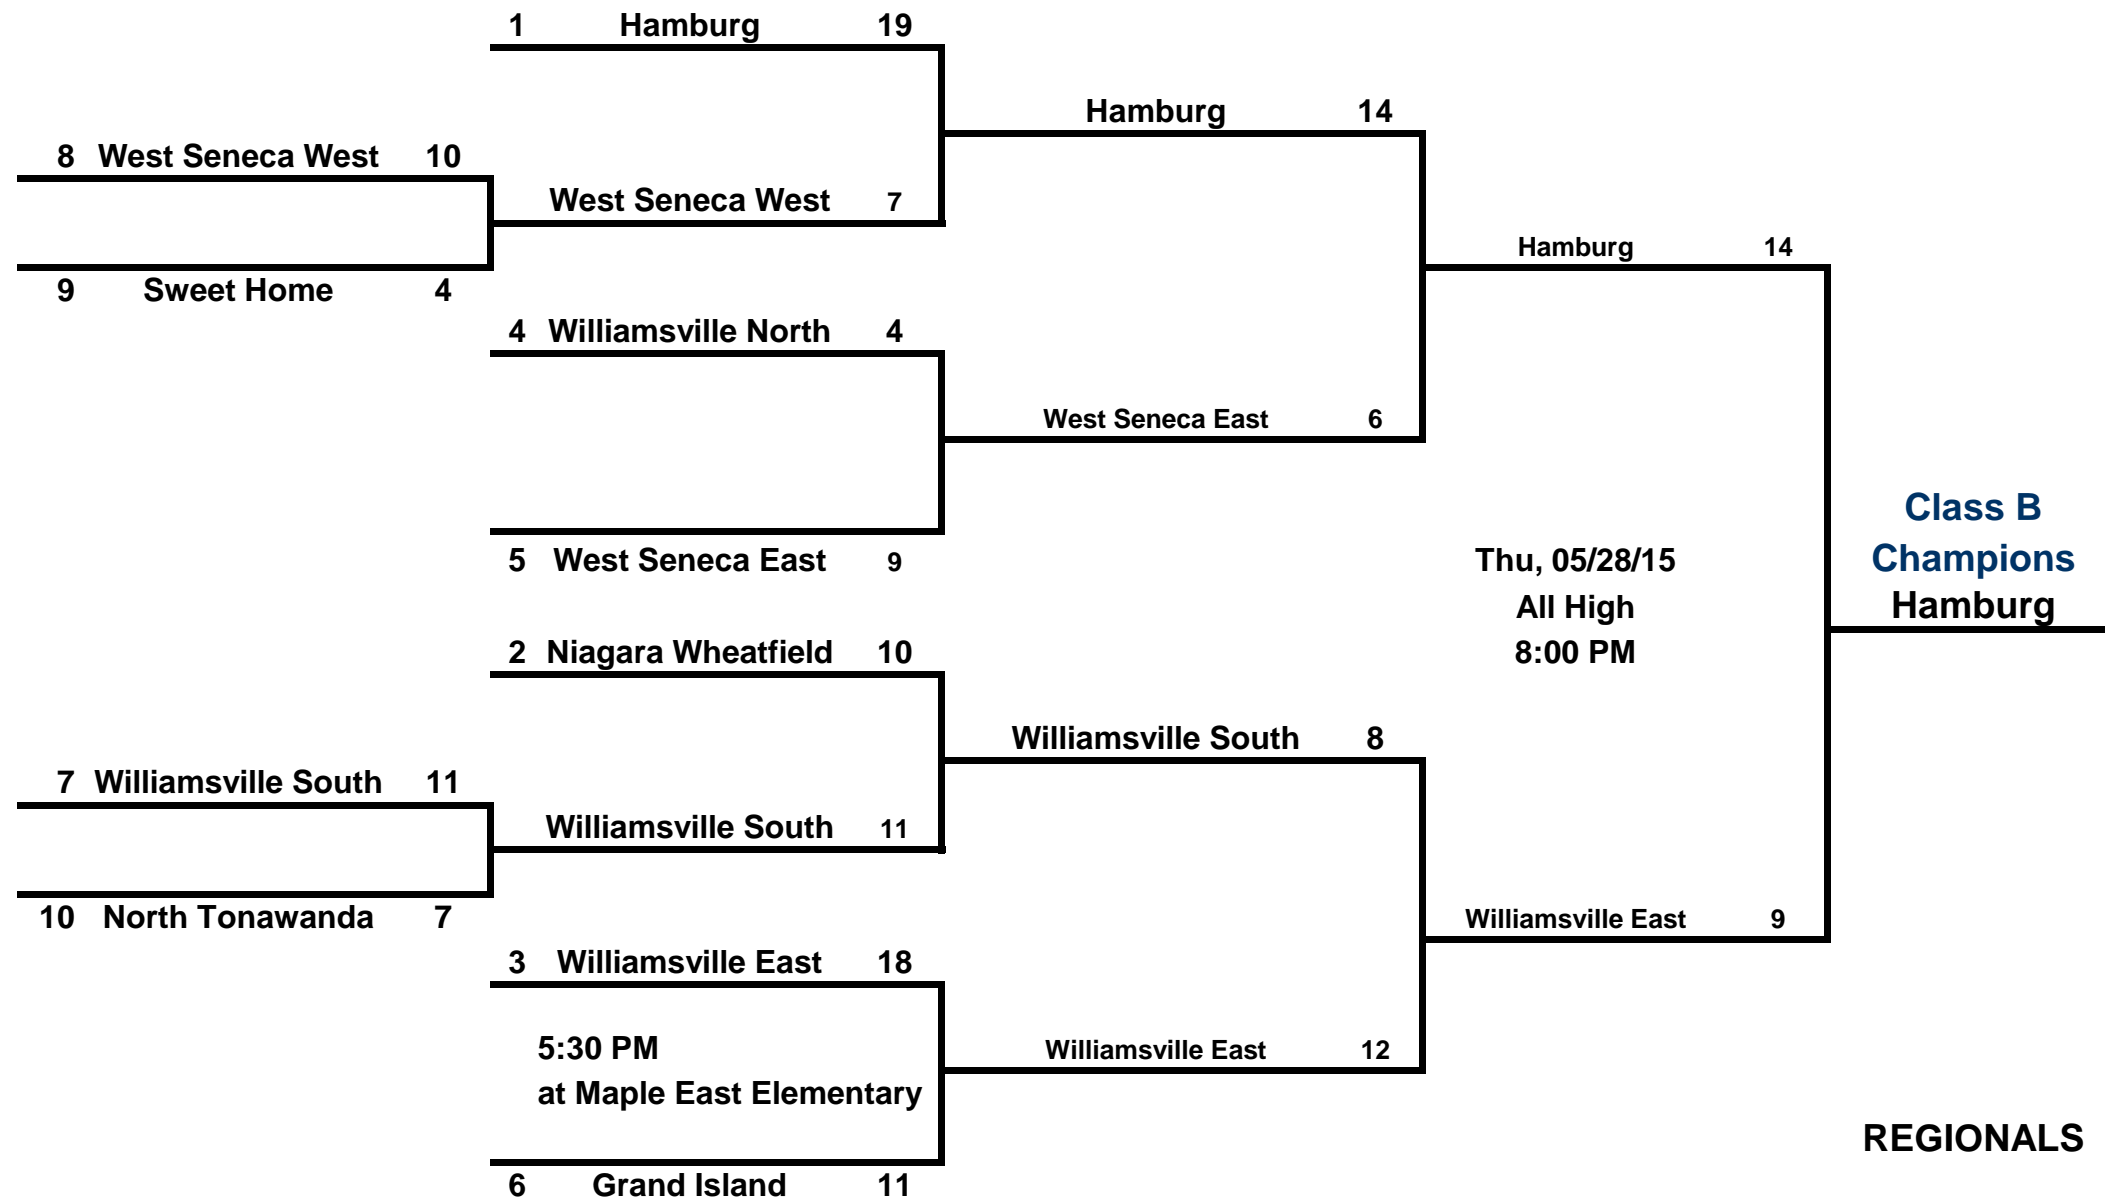

CLASS A Semi: 6/5 SUNY Cortland White 12 Noon
CLASS A Finals: 6/6 SUNY Cortland Red 12 Noon

**2015 Section VI
Girls Lacrosse Playoff Brackets**

Link to State Brackets
<http://www.nysphsaa.org/Sports/Spring/GirlsLacrosse.aspx>

Finals
Thu, 05/28/15
All High
8:00 PM

LINK to State Brackets

<http://www.nysphsaa.org/Sports/Spring/GirlsLacrosse/ClassB.aspx>

Scores

CHAMPIONS

CLASS B TEAMS

- 1 Hamburg
- 2 Niagara Wheatfield
- 3 Williamsville East
- 4 Williamsville North
- 5 West Seneca East
- 6 Grand Island
- 7 Williamsville South
- 8 West Seneca West
- 9 Sweet Home
- 10 North Tonawanda