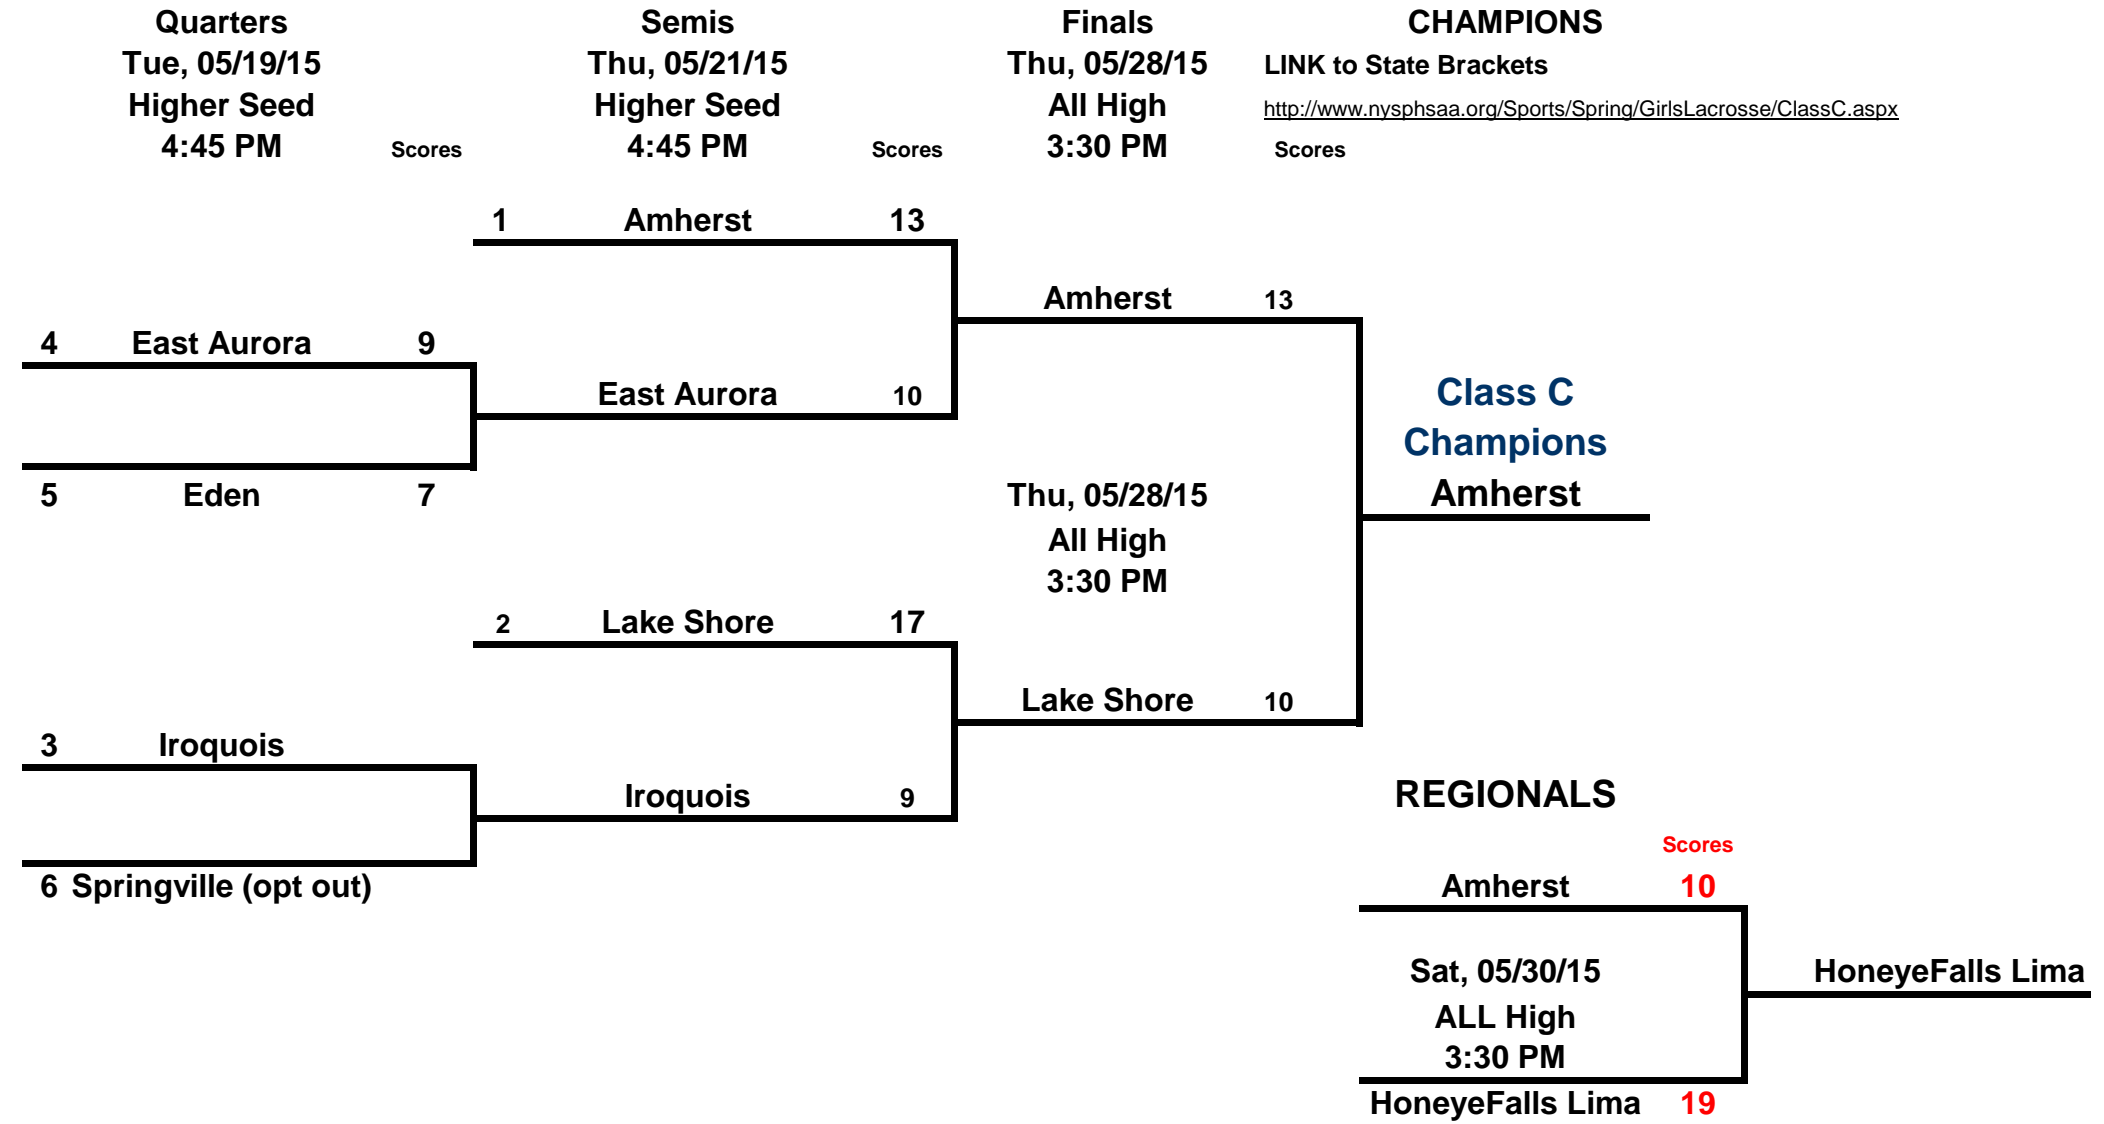

Finals
Thu, 05/28/15
All High
8:00 PM

LINK to State Brackets

<http://www.nysphsaa.org/Sports/Spring/GirlsLacrosse/ClassB.aspx>

Scores

CHAMPIONS

CLASS B TEAMS

- 1 Hamburg
- 2 Niagara Wheatfield
- 3 Williamsville East
- 4 Williamsville North
- 5 West Seneca East
- 6 Grand Island
- 7 Williamsville South
- 8 West Seneca West
- 9 Sweet Home
- 10 North Tonawanda

Beds Order High-Low

- West Seneca West
- Williamsville North
- Niagara Wheatfield
- North Tonawanda
- Hamburg
- Sweet Home
- Williamsville East
- Grand Island
- Williamsville South
- West Seneca East

CLASS B Semi: 6/5 SUNY Cortland White 2:30 PM

CLASS B Finals: 6/6 SUNY Cortland Red 2:30 PM

REGIONALS

CLASS C

- CLASS C TEAMS**
- 1 Amherst
 - 2 Lake Shore
 - 3 Iroquis
 - 4 East Aurora
 - 5 Eden
 - 6 Springville (opt out)

- # Beds Order High-Low**
- 3 Iroquois
 - 2 Lake Shore
 - 1 Amherst
 - 4 East Aurora
 - 6 Springville
 - 5 Eden