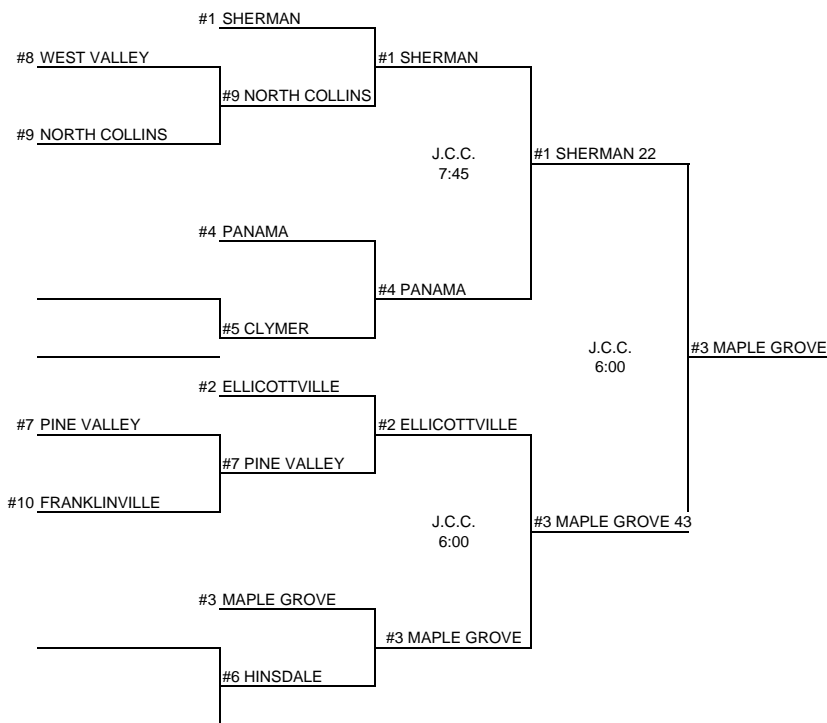

2009-2010 CLASSIFICATIONS	BOYS
AND BRACKETS	CLASS D
	3/9/2010

SCHOOL	LEAGUE	LEAGUE RECORD WINS	LEAGUE RECORD LOSSES	POWER POINTS	POWER RATING	OVERALL WINS	OVERALL LOSSES
SHERMAN	CCAA	12	2	60	4.286	15	3
ELLCOTTVILLE	CCAA	12	3	60	4.000	13	5
MAPLE GROVE	CCAA	10	8	65	3.611	10	8
PANAMA	CCAA	10	4	50	3.571	11	7
CLYMER	CCAA	9	5	45	3.214	11	7
HINSDALE	CCAA	9	6	45	3.000	10	7
PINE VALLEY	CCAA	7	7	35	2.500	9	9
WEST VALLEY	CCAA	7	8	35	2.333	9	9
NORTH COLLINS	CCAA	6	9	30	2.000	9	9
FRANKLINVILLE	CCAA	5	10	25	1.667	5	13

1ST ROUND	2ND ROUND	QTR FINALS	SEMI FINALS	FINALS
February 22, 2010	February 24, 2010	February 26, 2010	March 2, 2010	March 5, 2010

ROUND	DAY	DATE	TIME	SITE
1ST ROUND	MONDAY	February 22, 2010	7:00 PM	HIGHER SEED
2ND ROUND	WEDNESDAY	February 24, 2010	7:00 PM	HIGHER SEED
QTR	FRIDAY	February 26, 2010	7:00 PM	HIGHER SEED
SEMI	TUESDAY	March 2, 2010	6:00-7:45 PM	JCC
FINAL	FRIDAY	March 5, 2010	6:00 PM	JCC
REGIONAL	SATURDAY	March 13, 2010	12:00 PM	BUFFALO STATE
STATE SEMI				
STATE FINAL				
FEDERATION SEMI				
FEDERATION FINALS