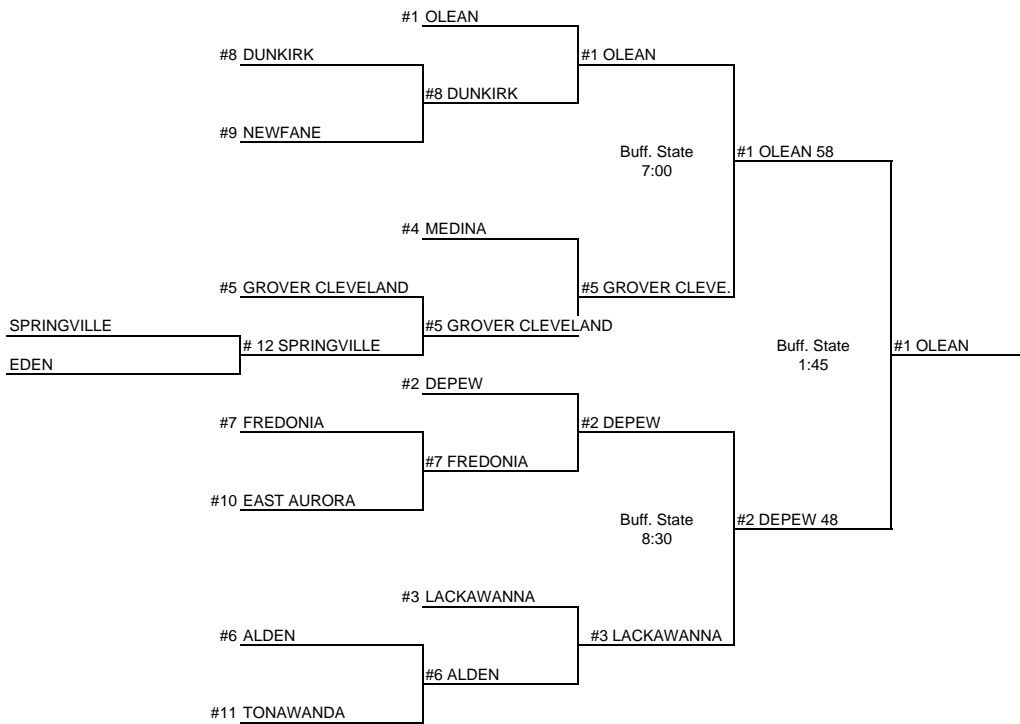

1ST ROUND	2ND ROUND	QTR FINALS	SEMI FINALS	FINALS
February 22, 2010	February 24, 2010	February 26, 2010	March 3, 2010	March 6, 2010

ROUND	DAY	DATE	TIME	SITE
1ST ROUND	MONDAY	February 22, 2010	7:00 PM	HIGHER SEED
2ND ROUND	WEDNESDAY	February 24, 2010	7:00 PM	HIGHER SEED
QTR	FRIDAY	February 26, 2010	7:00 PM	HIGHER SEED
SEMI	WEDNESDAY	March 3, 2010	6:00-7:45 PM	BUFFALO STATE
FINAL	SATURDAY	March 6, 2010	6:30 PM	BUFFALO STATE
REGIONAL QUALIFIER	TUESDAY	March 9, 2010	7:45 PM	BUFFALO STATE
REGIONAL	SATURDAY	March 13, 2010	6:30 PM	BUFFALO STATE
STATE SEMI				
STATE FINAL				
FEDERATION SEMI				
FEDERATION FINALS				

1ST ROUND	2ND ROUND	QTR FINALS	SEMI FINALS	FINALS
February 22, 2010	February 24, 2010	February 26, 2010	March 2, 2010	March 6, 2010

ROUND	DAY	DATE	TIME	SITE
1ST ROUND	MONDAY	February 22, 2010	7:00 PM	HIGHER SEED
2ND ROUND	WEDNESDAY	February 24, 2010	7:00 PM	HIGHER SEED
QTR	FRIDAY	February 26, 2010	7:00 PM	HIGHER SEED
SEMI	TUESDAY	March 2, 2010	7:00-8:30 PM	BUFFALO STATE
FINAL	SATURDAY	March 6, 2010	3:30 PM	BUFFALO STATE
REGIONAL QUALIFIER	TUESDAY	March 9, 2010	7:45 PM	BUFFALO STATE
REGIONAL	SATURDAY	March 13, 2010	6:30 PM	BUFFALO STATE
STATE SEMI				
STATE FINAL				
FEDERATION SEMI				
FEDERATION FINALS				

1ST ROUND	2ND ROUND	QTR FINALS	SEMI FINALS	FINALS
February 22, 2010	February 24, 2010	February 26, 2010	March 1, 2010	March 6, 2010

ROUND	DAY	DATE	TIME	SITE
1ST ROUND	MONDAY	February 22, 2010	7:00 PM	HIGHER SEED
2ND ROUND	WEDNESDAY	February 24, 2010	7:00 PM	HIGHER SEED
QTR	FRIDAY	February 26, 2010	7:00 PM	HIGHER SEED
SEMI	MONDAY	March 1, 2010	7:00-8:30 PM	BUFFALO STATE
FINAL	SATURDAY	March 6, 2010	1:45 PM	BUFFALO STATE
REGIONAL QUALIFIER	TUESDAY	March 9, 2010	6:00 PM	BUFFALO STATE
REGIONAL	SATURDAY	March 13, 2010	3:30 PM	BUFFALO STATE
STATE SEMI				
STATE FINAL				
FEDERATION SEMI				
FEDERATION FINALS				