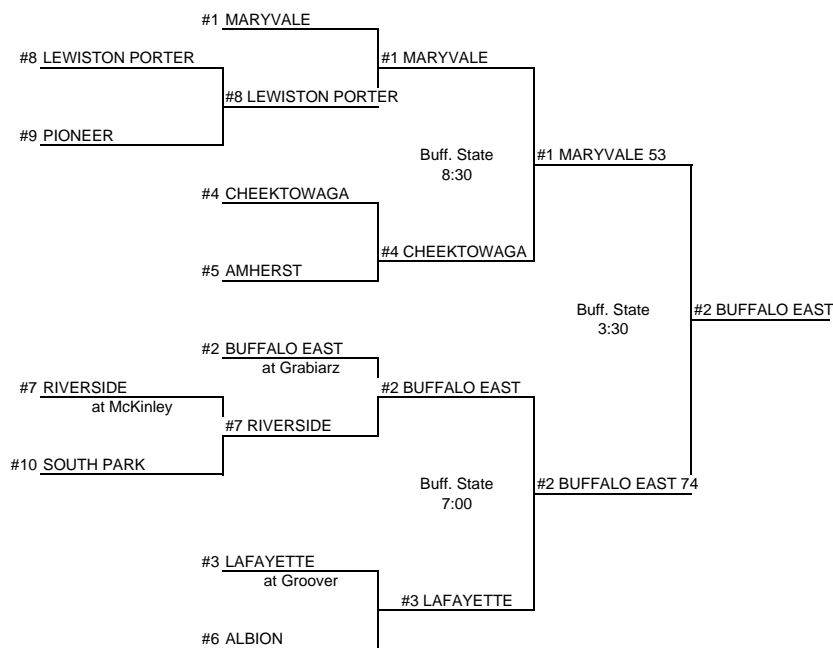

1ST ROUND	2ND ROUND	QTR FINALS	SEMI FINALS	FINALS
February 22, 2010	February 24, 2010	February 26, 2010	March 4, 2010	March 6, 2010

ROUND	DAY	DATE	TIME	SITE
1ST ROUND	MONDAY	February 22, 2010	7:00 PM	HIGHER SEED
2ND ROUND	WEDNESDAY	February 24, 2010	7:00 PM	HIGHER SEED
QTR	FRIDAY	February 26, 2010	7:00 PM	HIGHER SEED
SEMI	THURSDAY	March 4, 2010	6:00-7:45 PM	BUFFALO STATE
FINAL	SATURDAY	March 6, 2010	8:15 PM	BUFFALO STATE
REGIONAL	SATURDAY	March 13, 2010	8:15 PM	BUFFALO STATE
STATE SEMI				
STATE FINAL				
FEDERATION SEMI				
FEDERATION FINALS				

1ST ROUND	2ND ROUND	QTR FINALS	SEMI FINALS	FINALS
February 22, 2010	February 24, 2010	February 26, 2010	March 3, 2010	March 6, 2010

ROUND	DAY	DATE	TIME	SITE
1ST ROUND	MONDAY	February 22, 2010	7:00 PM	HIGHER SEED
2ND ROUND	WEDNESDAY	February 24, 2010	7:00 PM	HIGHER SEED
QTR	FRIDAY	February 26, 2010	7:00 PM	HIGHER SEED
SEMI	WEDNESDAY	March 3, 2010	6:00-7:45 PM	BUFFALO STATE
FINAL	SATURDAY	March 6, 2010	6:30 PM	BUFFALO STATE
REGIONAL QUALIFIER	TUESDAY	March 9, 2010	7:45 PM	BUFFALO STATE
REGIONAL	SATURDAY	March 13, 2010	6:30 PM	BUFFALO STATE
STATE SEMI				
STATE FINAL				
FEDERATION SEMI				
FEDERATION FINALS				

1ST ROUND	2ND ROUND	QTR FINALS	SEMI FINALS	FINALS
February 22, 2010	February 24, 2010	February 26, 2010	March 2, 2010	March 6, 2010

ROUND	DAY	DATE	TIME	SITE
1ST ROUND	MONDAY	February 22, 2010	7:00 PM	HIGHER SEED
2ND ROUND	WEDNESDAY	February 24, 2010	7:00 PM	HIGHER SEED
QTR	FRIDAY	February 26, 2010	7:00 PM	HIGHER SEED
SEMI	TUESDAY	March 2, 2010	7:00-8:30 PM	BUFFALO STATE
FINAL	SATURDAY	March 6, 2010	3:30 PM	BUFFALO STATE
REGIONAL QUALIFIER	TUESDAY	March 9, 2010	7:45 PM	BUFFALO STATE
REGIONAL	SATURDAY	March 13, 2010	6:30 PM	BUFFALO STATE
STATE SEMI				
STATE FINAL				
FEDERATION SEMI				
FEDERATION FINALS				