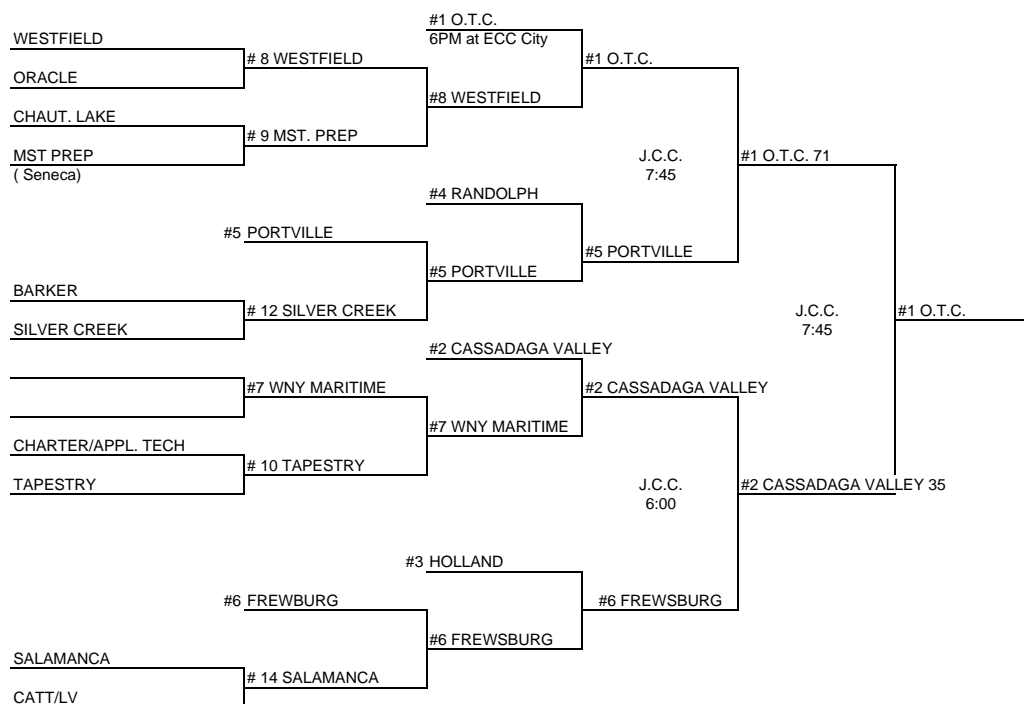

2009-2010 CLASSIFICATIONS	BOYS
AND BRACKETS	CLASS C
	3/9/2010

SCHOOL	LEAGUE	LEAGUE RECORD WINS	LEAGUE RECORD LOSSES	POWER POINTS	POWER RATING	OVERALL WINS	OVERALL LOSSES
OTC	BUFF	13	0	77	5.923	17	1
CASSADAGA VALLEY	CCAA	11	1	55	4.583	17	1
HOLLAND	ECIC	8	4	48	4.000	11	7
RANDOLPH	CCAA	8	3	40	3.636	10	8
PORTVILLE	CCAA	8	3	40	3.636	13	5
FREWBURG	CCAA	8	4	40	3.333	12	6
WNY MARITIME	INDEP.	9	7	49	3.063	9	7
WESTFIELD	CCAA	7	5	35	2.917	9	9
MST PREP	BUFF	5	8	31	2.385	9	9
TAPESTRY	INDEP.	7	11	38	2.111	7	11
CATT/LV	CCAA	3	8	15	1.364	5	13
SILVER CREEK	CCAA	3	9	15	1.250	7	11
BARKER	NO	3	11	16	1.143	5	13
SALAMANCA	CCAA	2	9	10	0.909	6	12
CHARTER/APPL. TECH	NO	2	12	12	0.857	4	14
CHAUT. LAKE	CCAA	2	10	10	0.833	4	14
ORACLE	INDEP.	2	14	10	0.625	2	14

1ST ROUND	2ND ROUND	QTR FINALS	SEMI FINALS	FINALS
February 22, 2010	February 24, 2010	February 26, 2010	March 3, 2010	March 5, 2010

ROUND	DAY	DATE	TIME	SITE
1ST ROUND	MONDAY	February 22, 2010	7:00 PM	HIGHER SEED
2ND ROUND	WEDNESDAY	February 24, 2010	7:00 PM	HIGHER SEED
QTR	FRIDAY	February 26, 2010	7:00 PM	HIGHER SEED
SEMI	WEDNESDAY	March 3, 2010	6:00-7:45 PM	JCC
FINAL	FRIDAY	March 5, 2010	7:45 PM	JCC
REGIONAL	SATURDAY	March 13, 2010	1:45 PM	BUFFALO STATE
STATE SEMI				
STATE FINAL				
FEDERATION SEMI				
FEDERATION FINALS