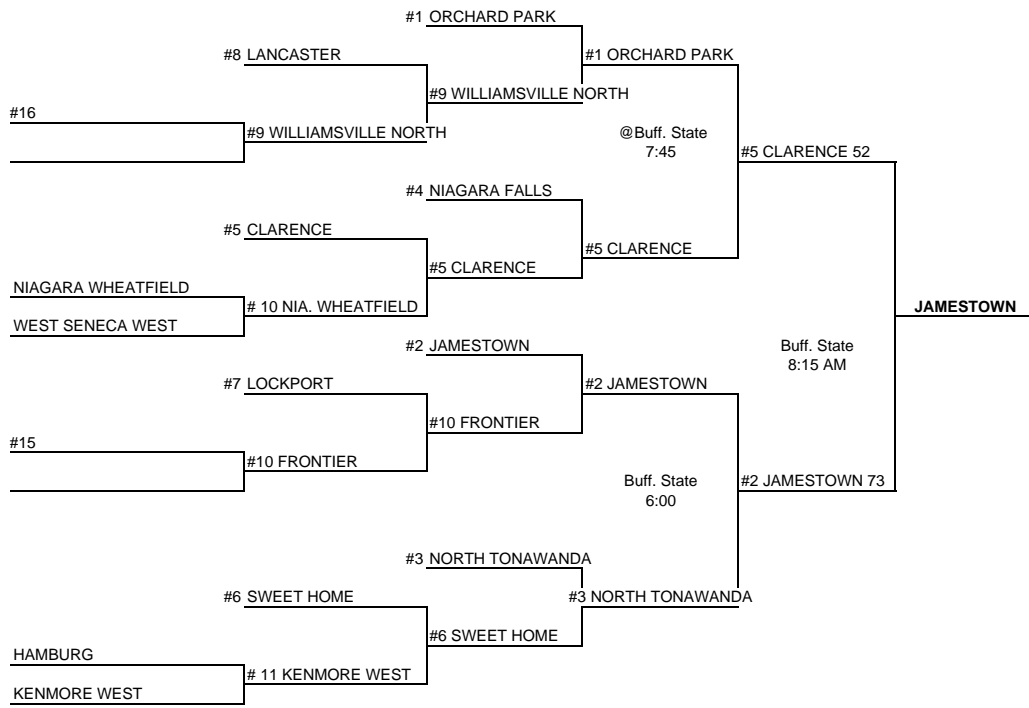

<b>2009-2010 CLASSIFICATIONS</b>	<b>BOYS</b>
<b>AND</b>	<b>CLASS</b>
BRACKETS	AA
	3/9/2010

SCHOOL	LEAGUE	LEAGUE RECORD WINS	LEAGUE RECORD LOSSES	POWER POINTS	POWER RATING	OVERALL WINS	OVERALL LOSSES
ORCHARD PARK	ECIC	13	1	65	4.643	15	3
JAMESTOWN	ECIC	11	3	55	3.929	15	3
NORTH TONAWANDA	NFL	12	2	54	3.857	15	3
NIAGARA FALLS	NFL	12	2	54	3.857	14	4
CLARENCE	ECIC	10	4	50	3.571	12	6
SWEET HOME	ECIC	10	2	40	3.333	14	4
LOCKPORT	NFL	9	5	41	2.929	11	7
LANCASTER	ECIC	7	7	35	2.500	10	8
WILLIAMSVILLE NORTH	ECIC	5	9	25	1.786	7	11
FRONTIER	ECIC	5	9	25	1.786	7	11
KENMORE WEST	NFL	5	9	23	1.643	8	10
WEST SENECA WEST	ECIC	4	10	20	1.429	7	11
NIAGARA WHEATFIELD	NFL	3	11	12	0.857	4	13
HAMBURG	ECIC	1	13	5	0.357	1	17

1ST ROUND	2ND ROUND	QTR FINALS	SEMI FINALS	FINALS
February 22, 2010	February 24, 2010	February 26, 2010	March 4, 2010	March 6, 2010

ROUND	DAY	DATE	TIME	SITE
1ST ROUND	MONDAY	February 22, 2010	7:00 PM	HIGHER SEED
2ND ROUND	WEDNESDAY	February 24, 2010	7:00 PM	HIGHER SEED
QTR	FRIDAY	February 26, 2010	7:00 PM	HIGHER SEED
SEMI	THURSDAY	March 4, 2010	6:00-7:45 PM	BUFFALO STATE
FINAL	SATURDAY	March 6, 2010	8:15 PM	BUFFALO STATE
REGIONAL	SATURDAY	March 13, 2010	8:15 PM	BUFFALO STATE
STATE SEMI				
STATE FINAL				
FEDERATION SEMI				
FEDERATION FINALS				